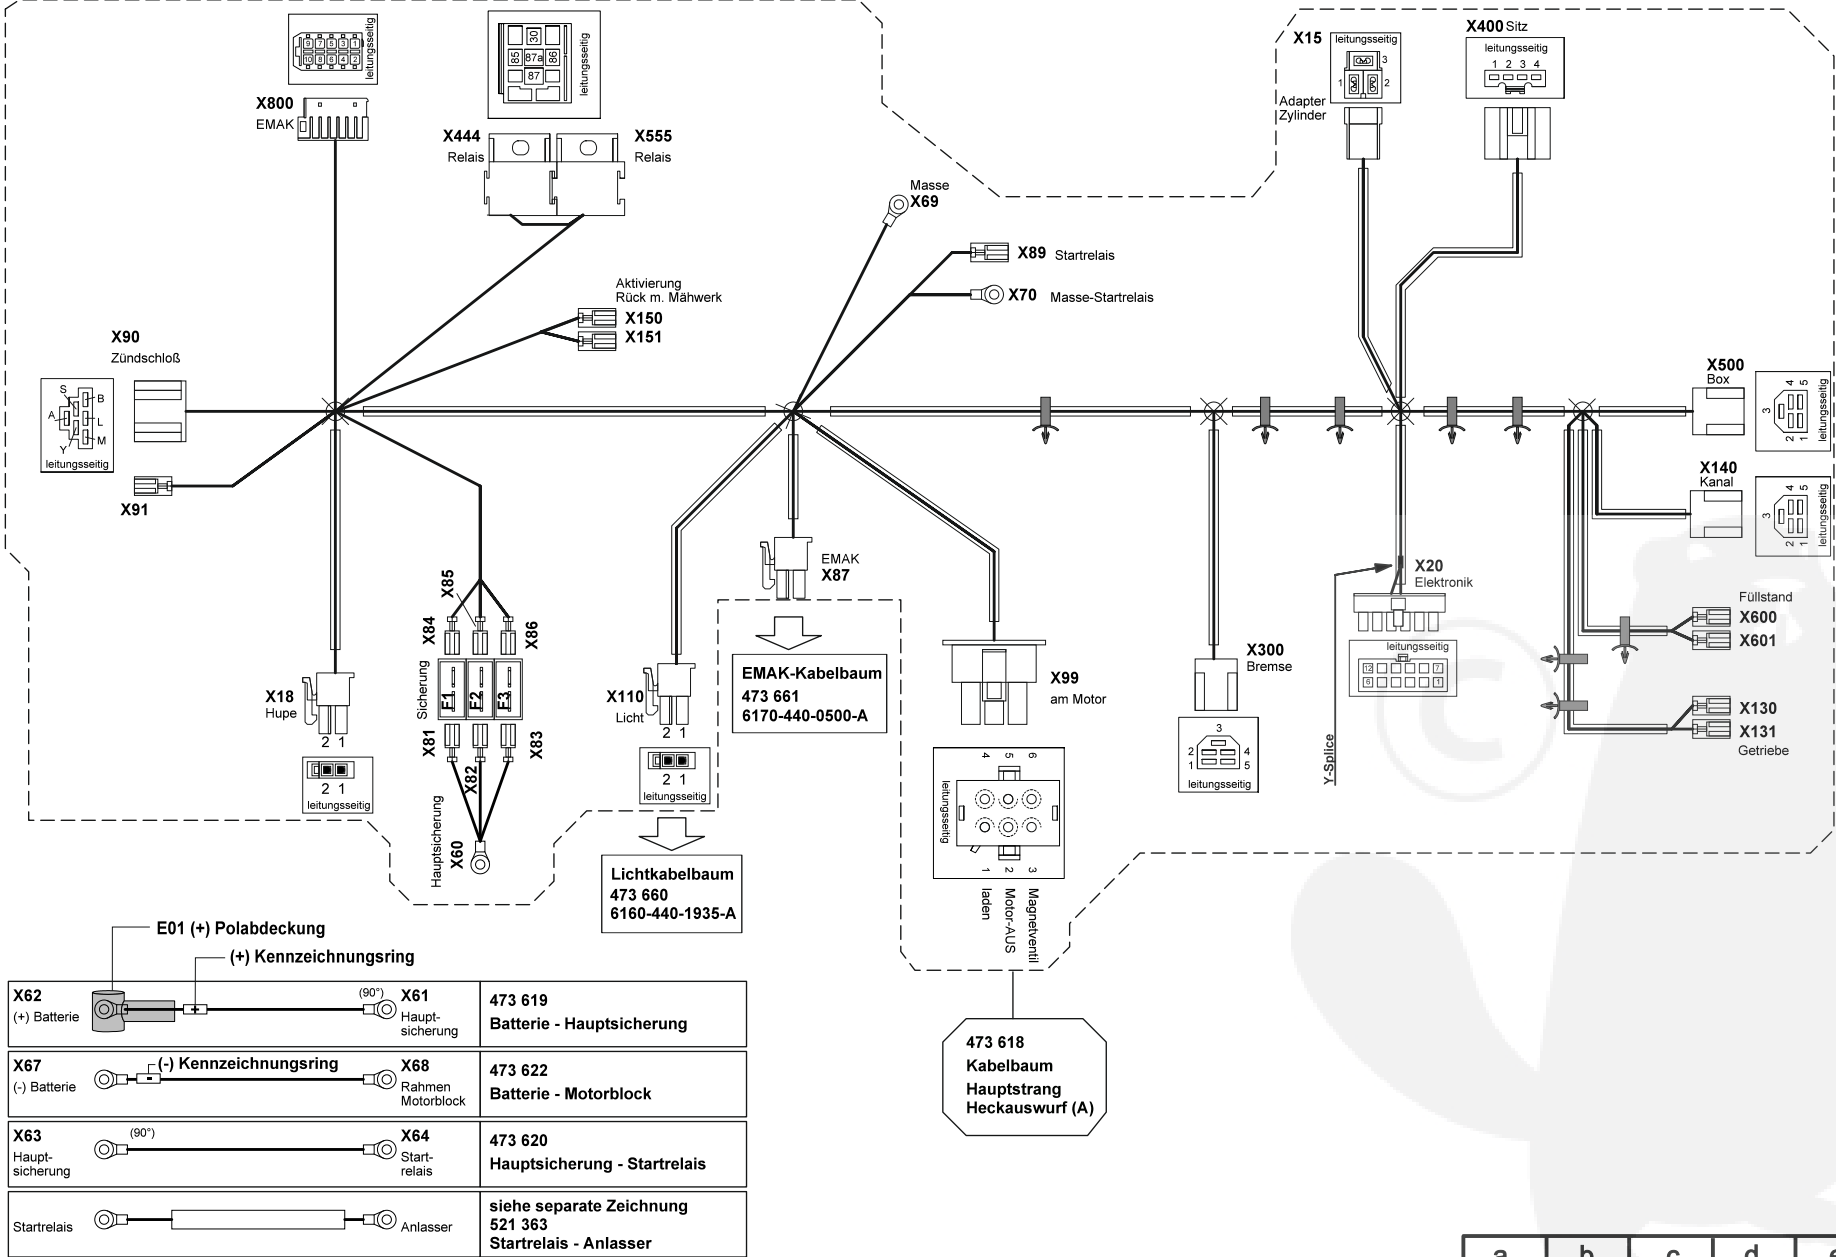

Powerline T 18-95.4 HD

Art. 119348

AL-KO

E19348-9

a	b	c	d	e	f
---	---	---	---	---	---

Powerline T 18-95.4 HD

Art. 119348

E19348-10