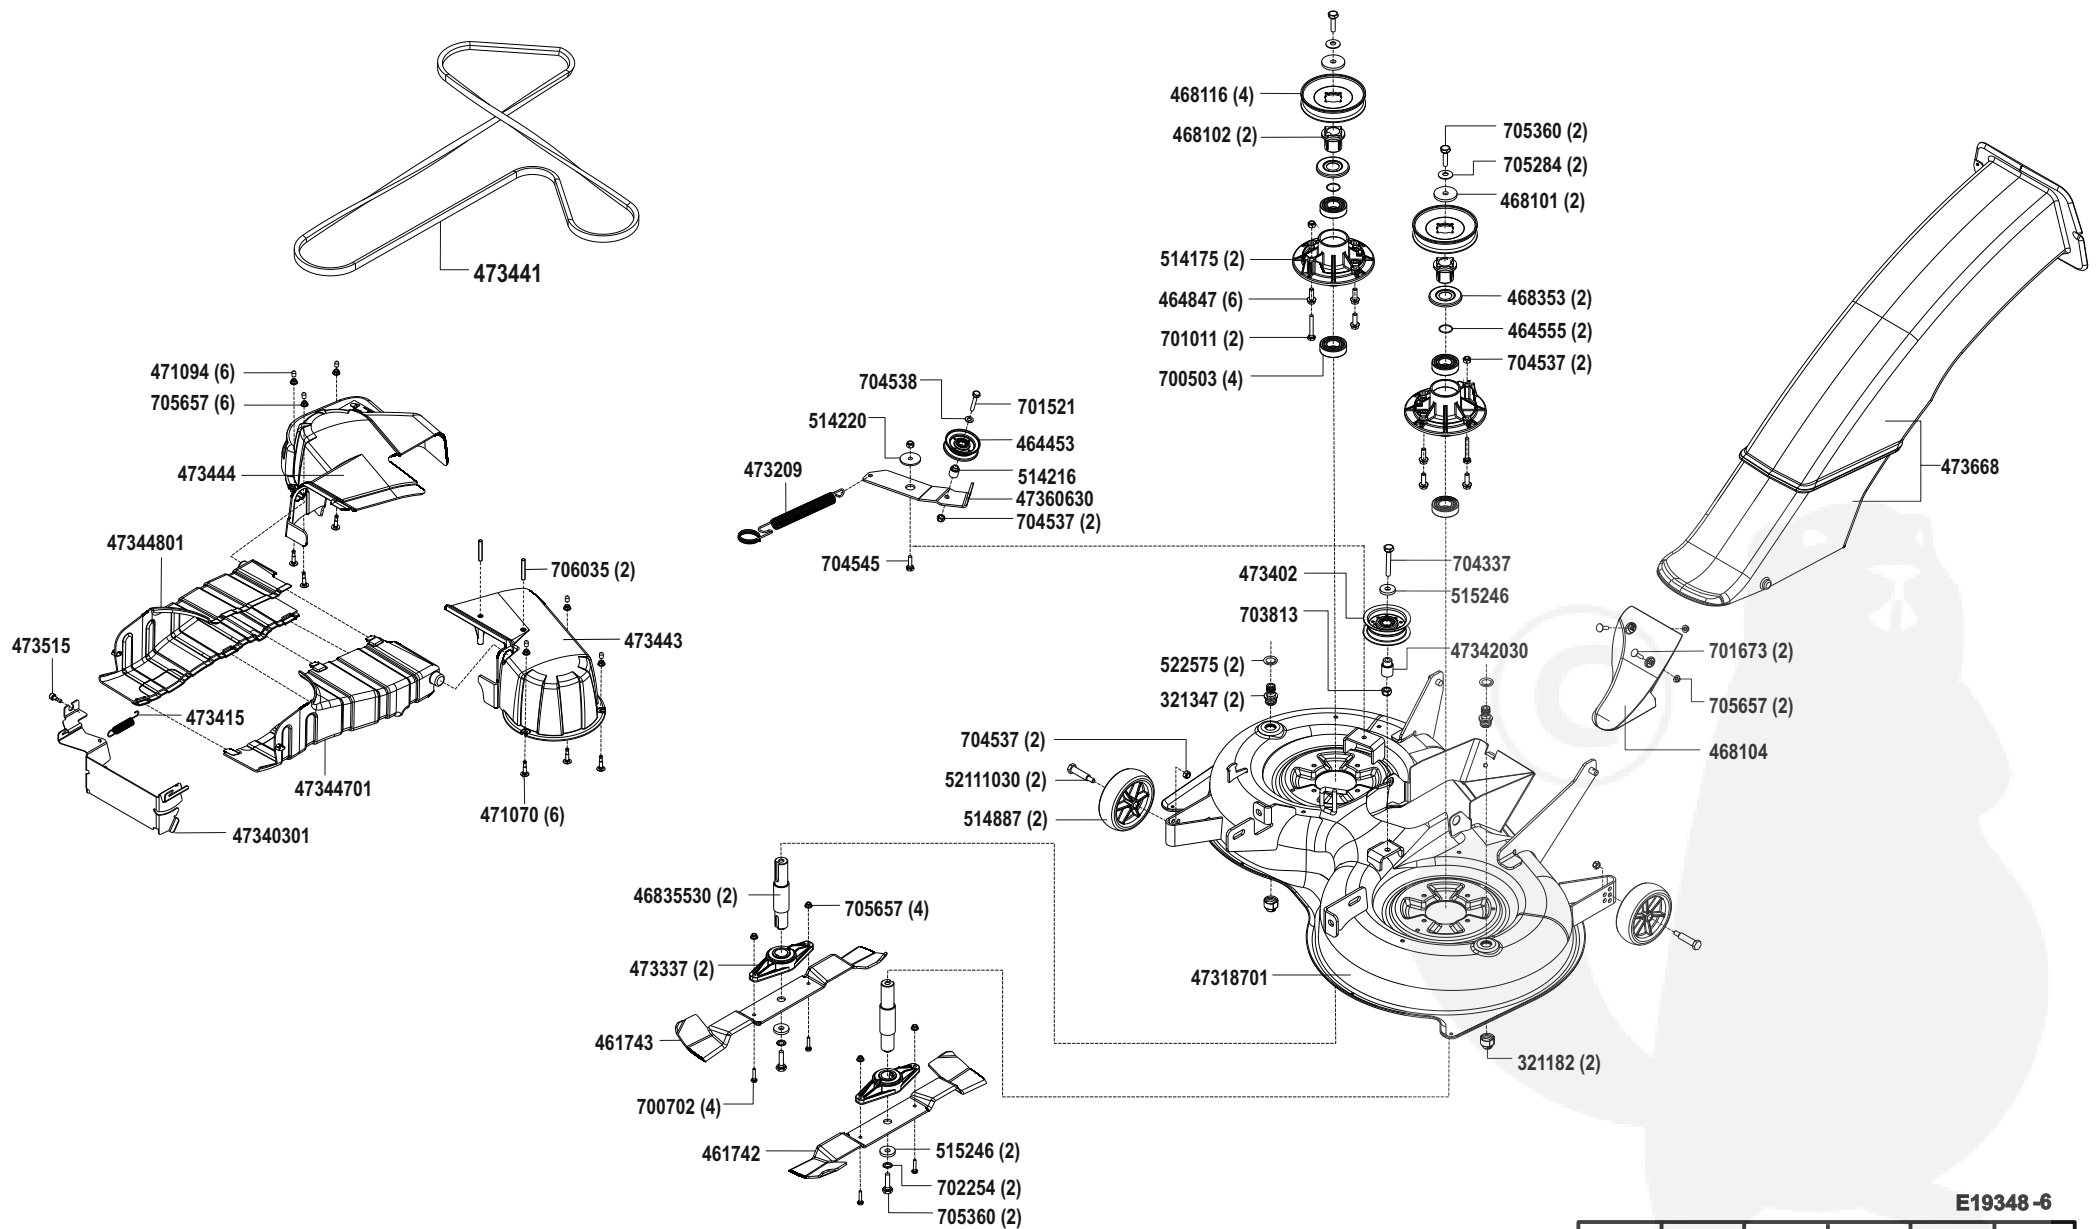

Powerline T 18-95.4 HD

Art. 119348

AL-KO

E19348-6

a	b	c	d	e	f