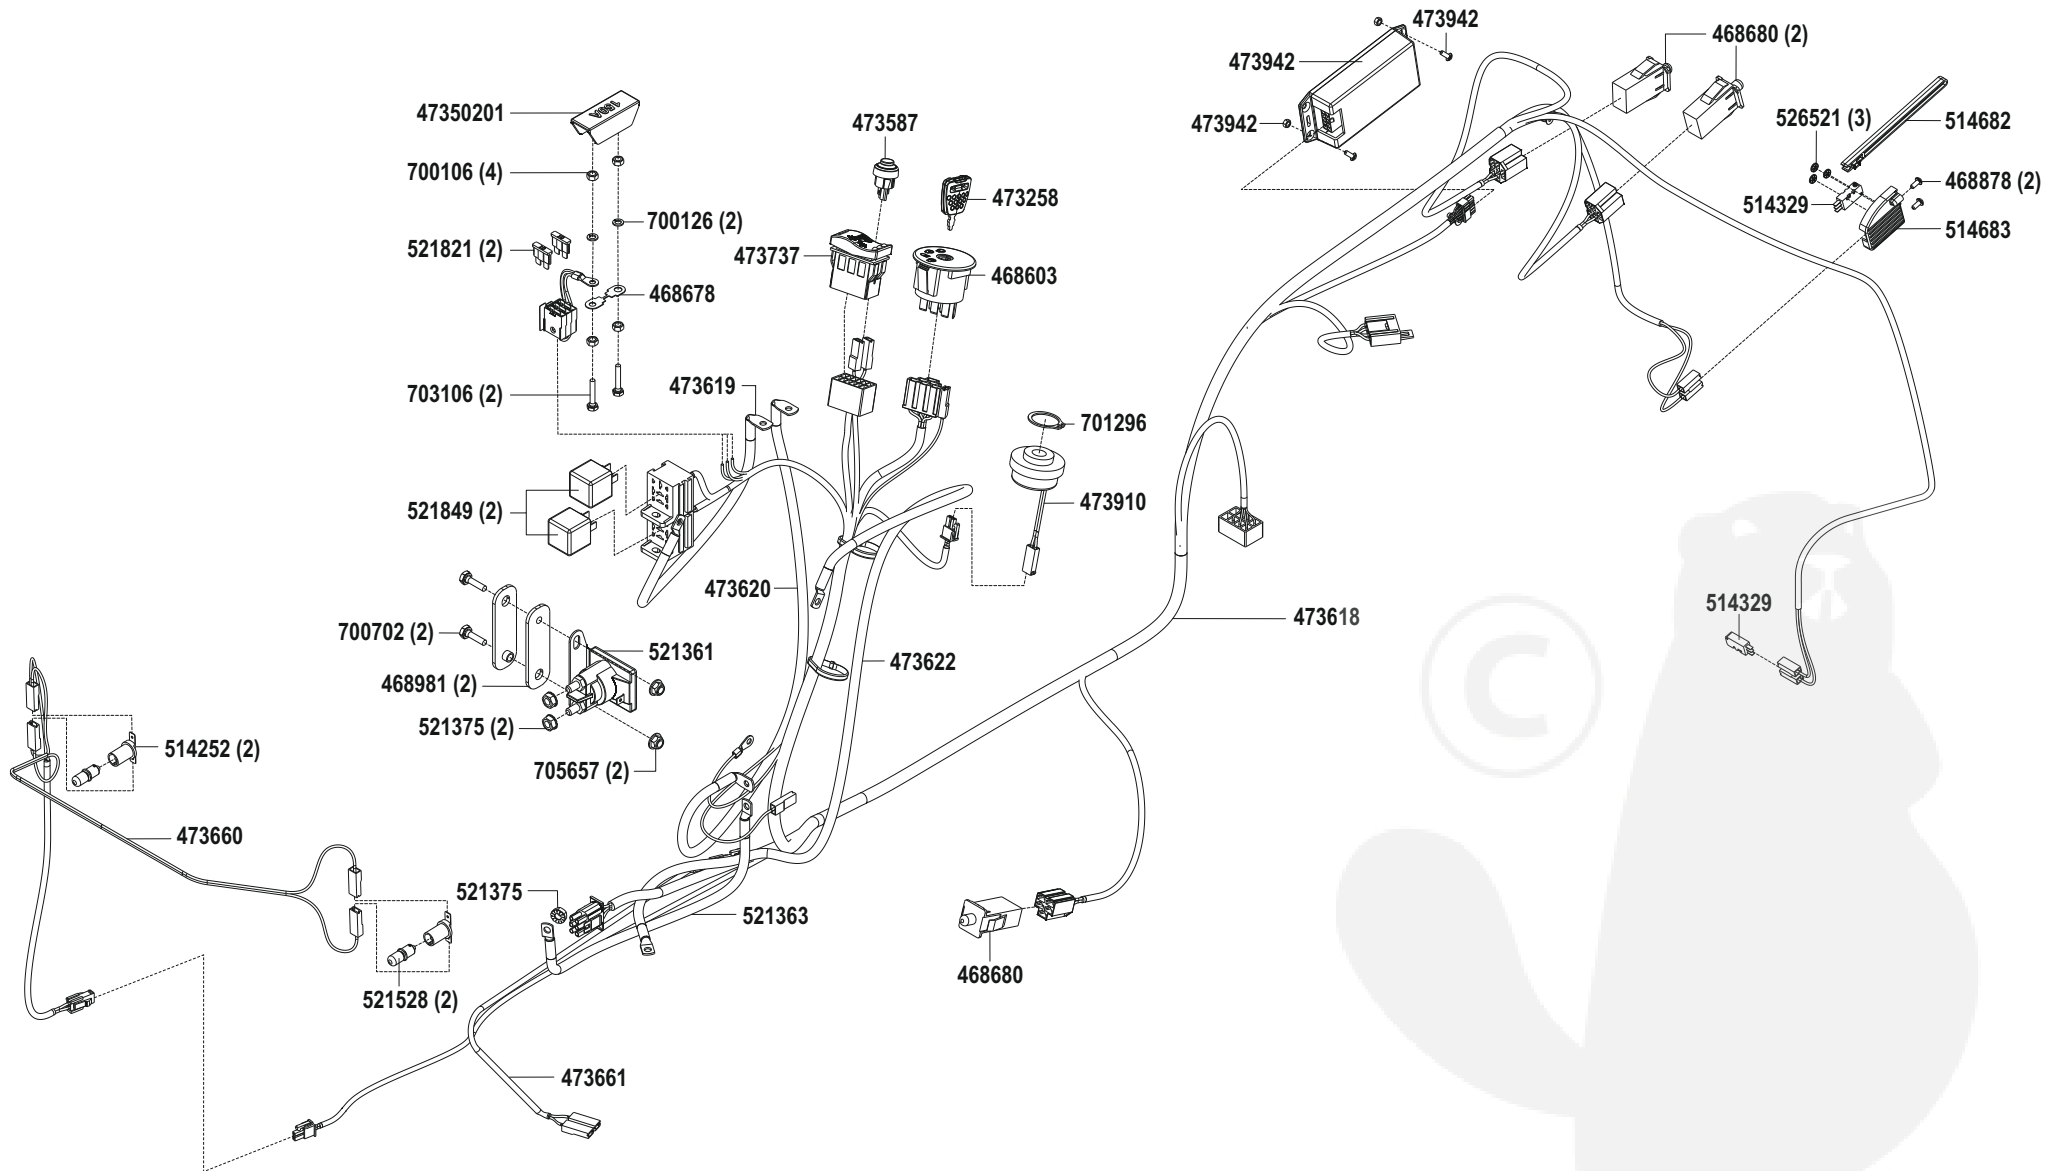

Powerline T 18-95.4 HD

Art. 119348

AL-KO

E19348-1

a	b	c	d	e	f
---	---	---	---	---	---

Powerline T 18-95.4 HD

Art. 119348

AL-KO

AL-KO

E19348-7

a	b	c	d	e	f
---	---	---	---	---	---

Powerline T 18-95.4 HD

Art. 119348

AL-KO

E19348-8

a	b	c	d	e	f
---	---	---	---	---	---

Powerline T 18-95.4 HD

Art. 119348

AL-KO

E19348-9

a	b	c	d	e	f
---	---	---	---	---	---

Powerline T 18-95.4 HD

Art. 119348

E19348-10

a	b	c	d	e	f
---	---	---	---	---	---

Powerline T 18-95.4 HD

Art. 119348

AL-KO

E19348-11

a	b	c	d	e	f
---	---	---	---	---	---