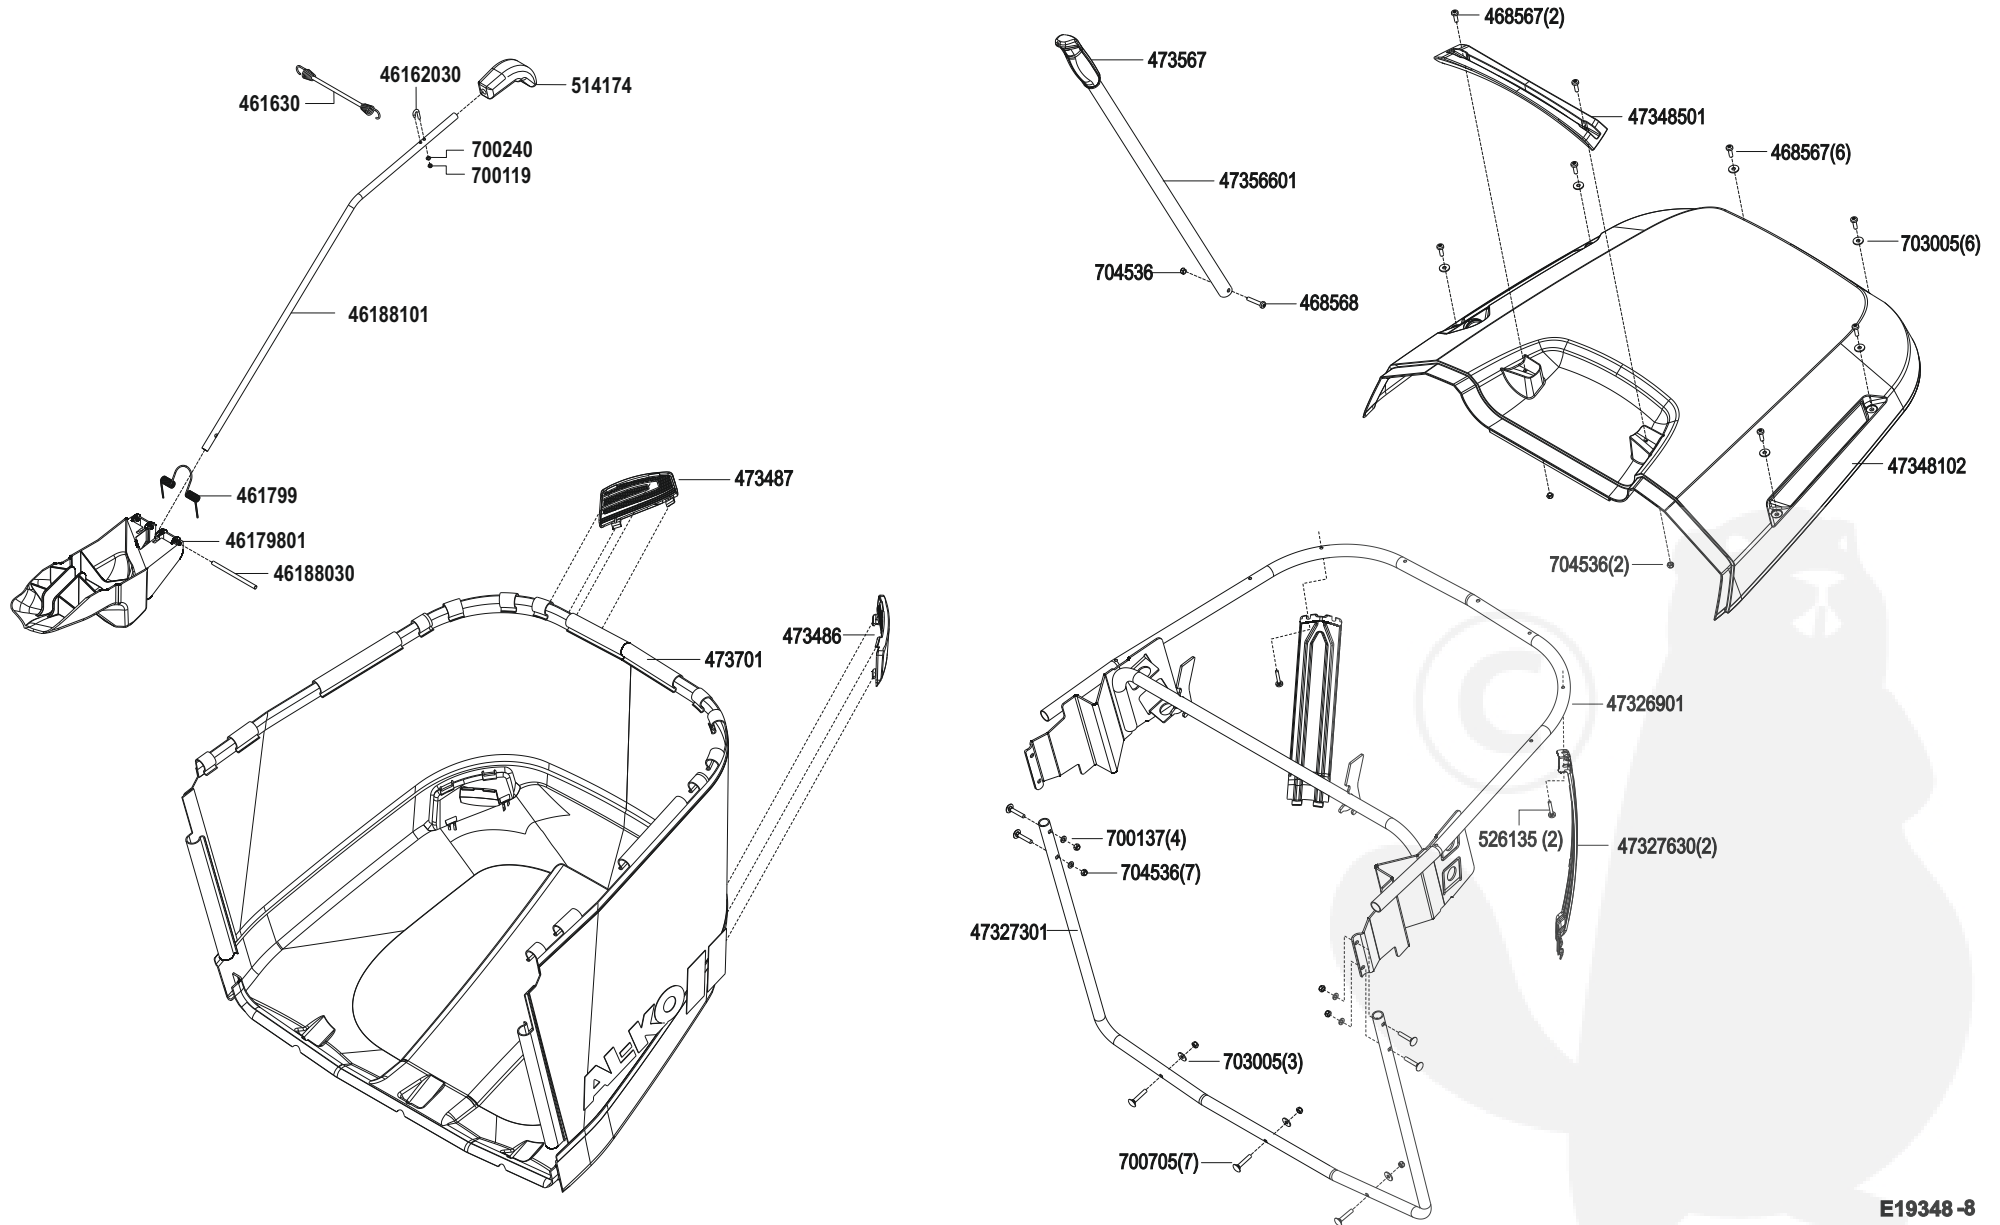

AL-KO

E19348-7

a	b	c	d	e	f
---	---	---	---	---	---

Powerline T 18-95.4 HD

Art. 119348

AL-KO

E19348-8

a	b	c	d	e	f
---	---	---	---	---	---