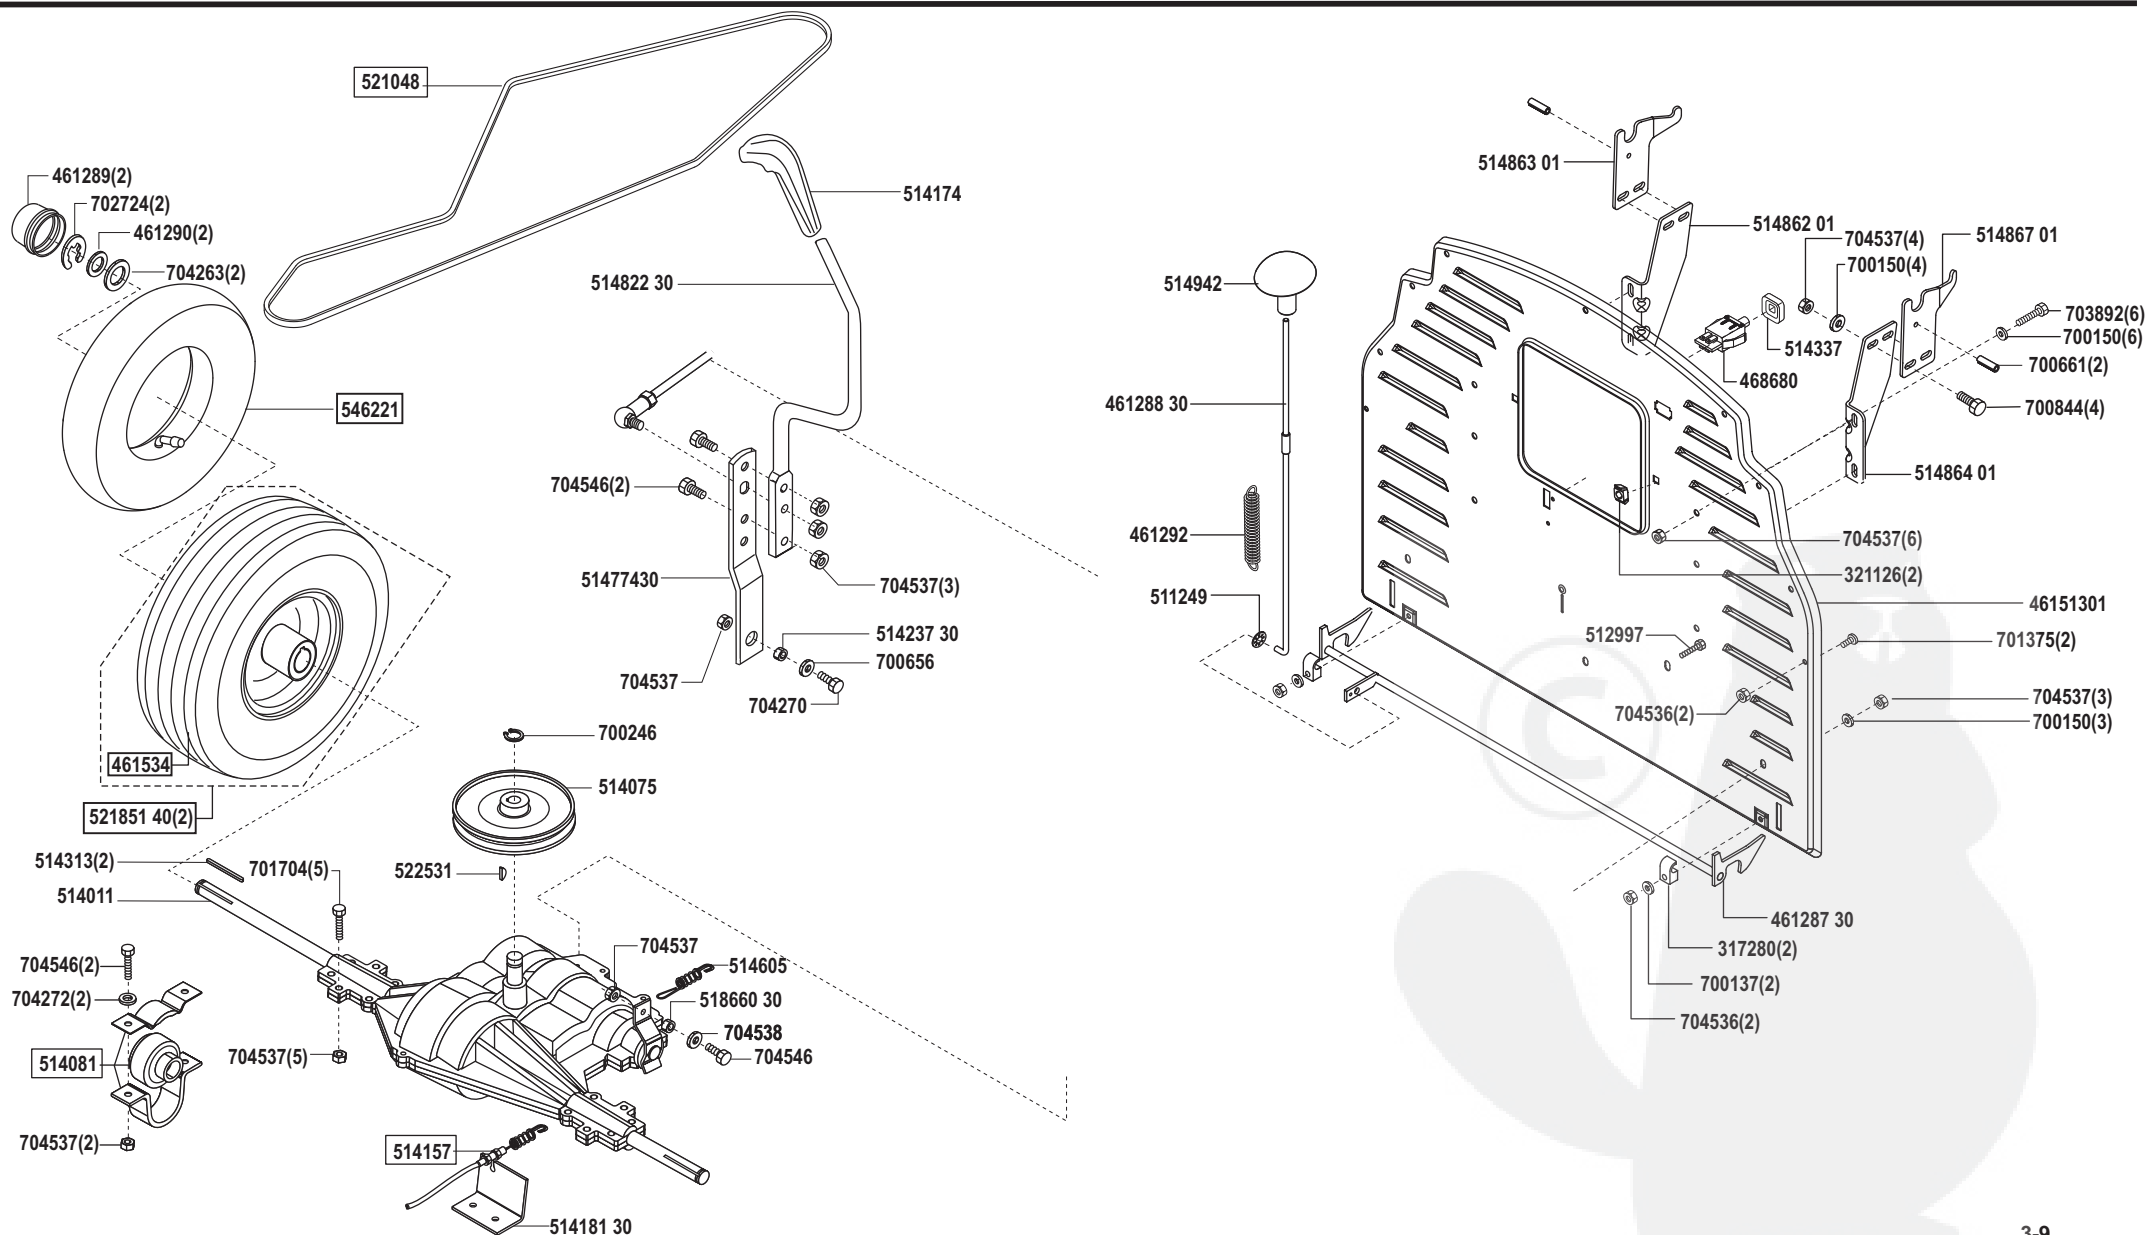

Power Line T13-92 HD edition

Art. Nr. 119283

AL-KO

a	b	c	d	e	f
---	---	---	---	---	---

Power Line T13-92 HD edition

Art. Nr. 119283

a	b	c	d	e	f
---	---	---	---	---	---

Power Line T13-92 HD edition

Art. Nr. 119283

a	b	c	d	e	f
---	---	---	---	---	---

Power Line T13-92 HD edition

Art. Nr. 119283

a	b	c	d	e	f
---	---	---	---	---	---

Power Line T13-92 HD edition

Art. Nr. 119283

a	b	c	d	e	f
---	---	---	---	---	---

Power Line T13-92 HD edition

Art. Nr. 119283

a	b	c	d	e	f
---	---	---	---	---	---

Power Line T13-92 HD edition

Art. Nr. 119283

a	b	c	d	e	f
---	---	---	---	---	---

Power Line T13-92 HD edition

Art. Nr. 119283

(Sicherung) FUSE	F1 F2
(Summer) SIGNAL BUZZER X80	Leitungsschalt
(Ladekabel) CHARGING WIRE (Kurzschluß) SHORT CIRCUIT (Megnetventil) ELECTROMAGNETIC VALVE X90	Leitungsschalt
(Bremsse) BRAKE X11	Leitungsschalt
(Sitzschalter) SEAT SWITCH X13	Leitungsschalt
(Box) Box X14	Leitungsschalt
(Zündschloß) ENGINE LOCK X10	Leitungsschalt
D1	
(Mähwerk) CUTTING PLATE ASSY X12	Leitungsschalt
(Relais Steuerung) RELAY CONTROL K1 X01	
(Relais Steuerung) RELAY CONTROL K2 X02	