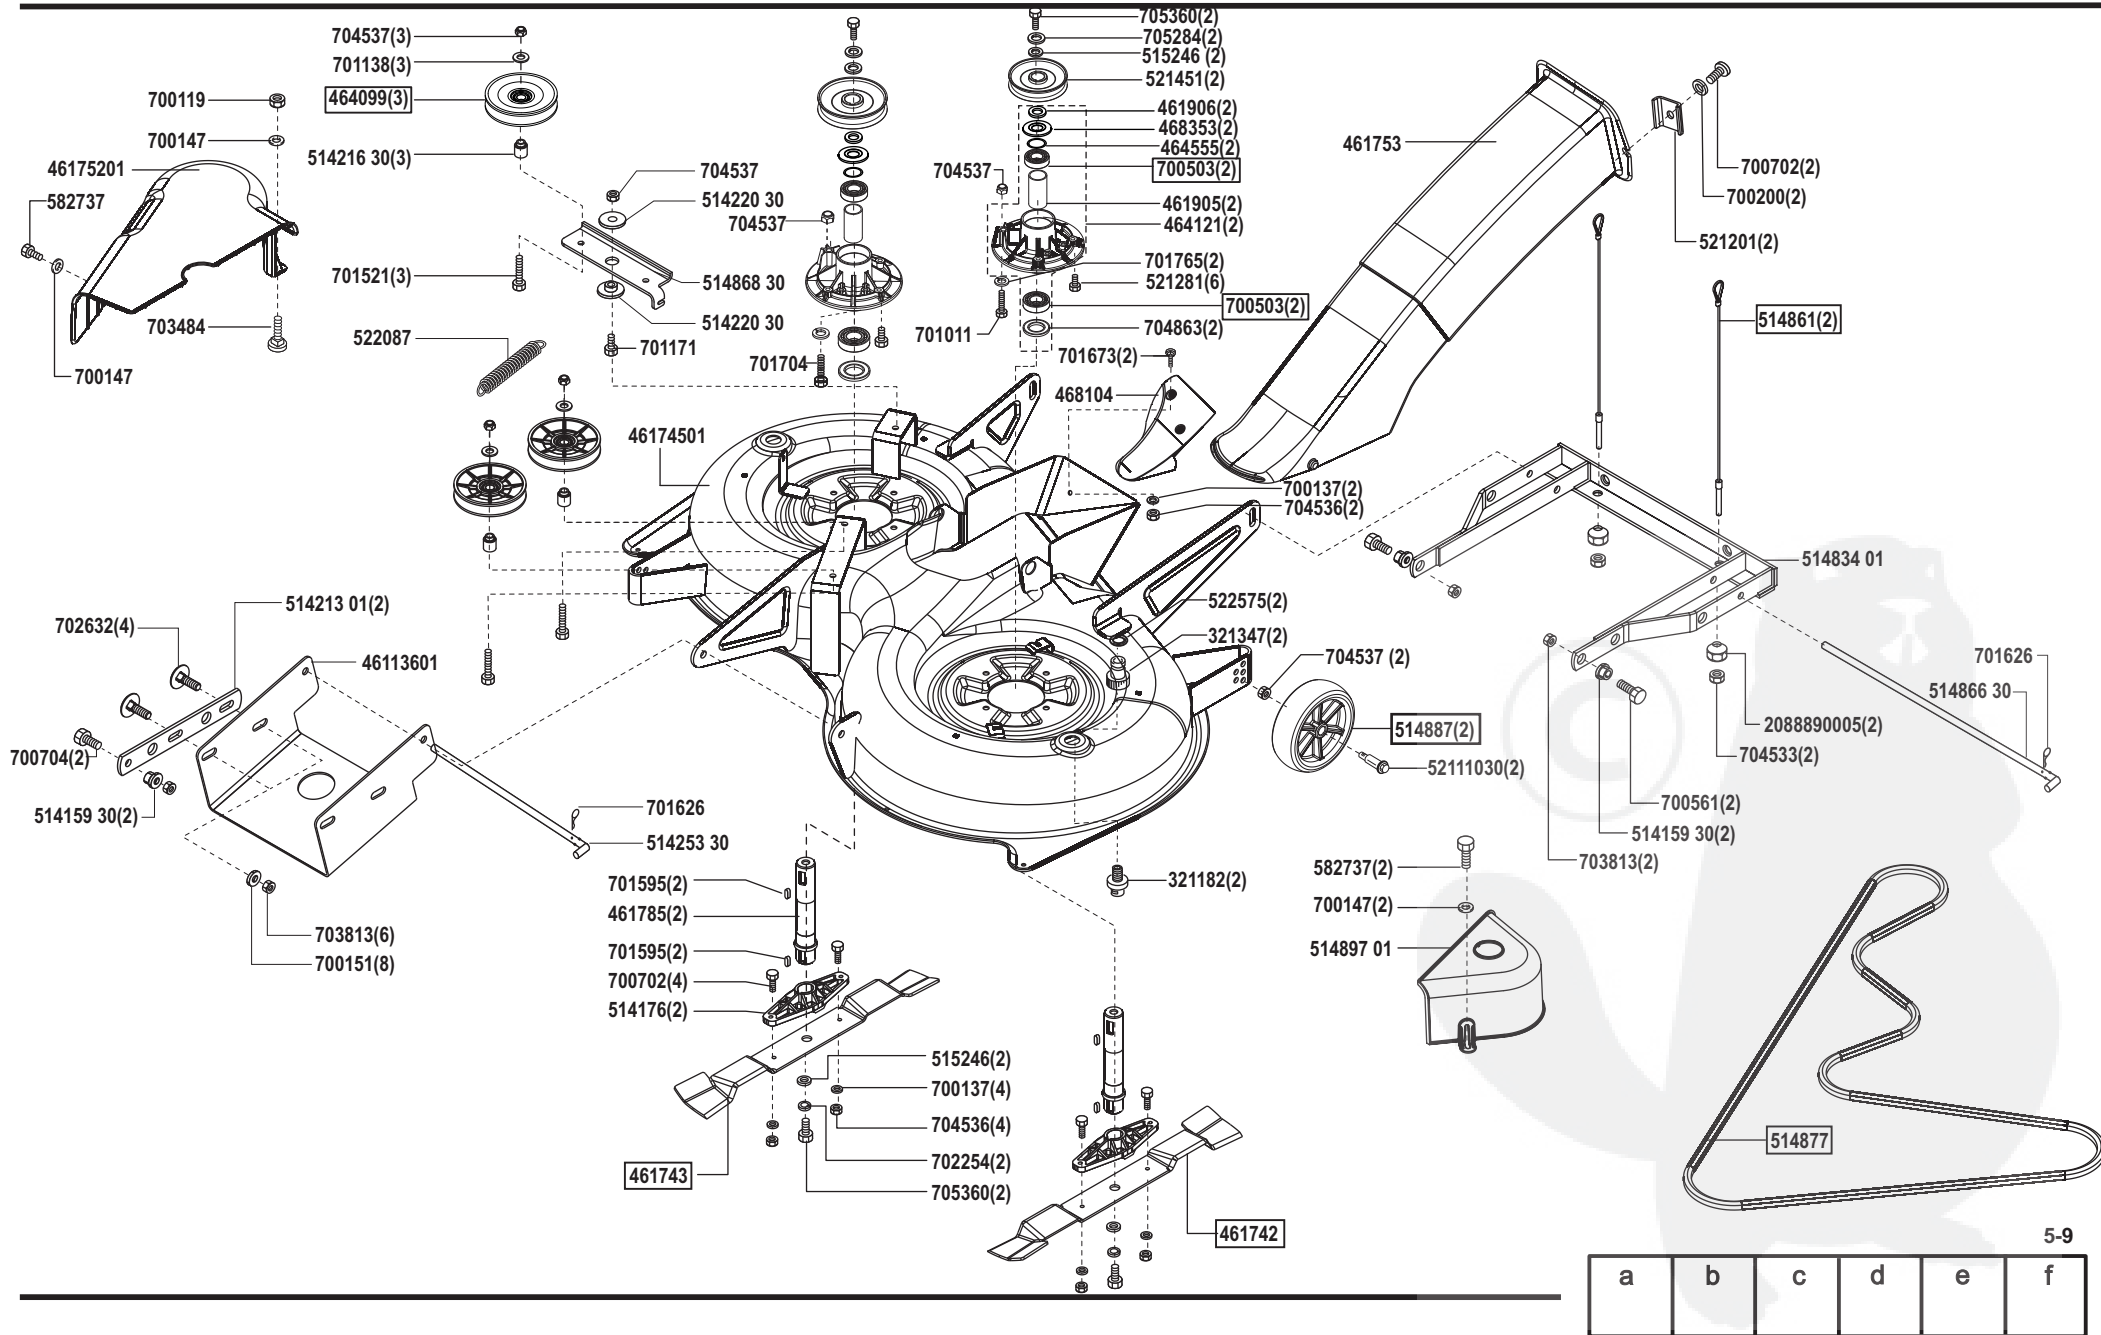

Power Line T13-92 HD edition

Art. Nr. 119283

AL-KO

a	b	c	d	e	f
---	---	---	---	---	---

Power Line T13-92 HD edition

Art. Nr. 119283

a	b	c	d	e	f
---	---	---	---	---	---

Power Line T13-92 HD edition

Art. Nr. 119283

a	b	c	d	e	f
---	---	---	---	---	---

Power Line T13-92 HD edition

Art. Nr. 119283

a	b	c	d	e	f
---	---	---	---	---	---

Power Line T13-92 HD edition

Art. Nr. 119283

a	b	c	d	e	f
---	---	---	---	---	---

Power Line T13-92 HD edition

Art. Nr. 119283

a	b	c	d	e	f
---	---	---	---	---	---

Power Line T13-92 HD edition

Art. Nr. 119283

a	b	c	d	e	f
---	---	---	---	---	---

Power Line T13-92 HD edition

Art. Nr. 119283

(Sicherung) FUSE	F1 F2
(Summer) SIGNAL BUZZER X80	Leitungsschalt
(Ladekabel) CHARGING WIRE (Kurzschluß) SHORT CIRCUIT (Megnetventil) ELECTROMAGNETIC VALVE X90	Leitungsschalt
(Bremsse) BRAKE X11	Leitungsschalt
(Sitzschalter) SEAT SWITCH X13	Leitungsschalt
(Box) Box X14	Leitungsschalt
(Zündschloß) ENGINE LOCK X10	Leitungsschalt
D1	
(Mähwerk) CUTTING PLATE ASSY X12	Leitungsschalt
(Relais Steuerung) RELAY CONTROL K1 X01	
(Relais Steuerung) RELAY CONTROL K2 X02	