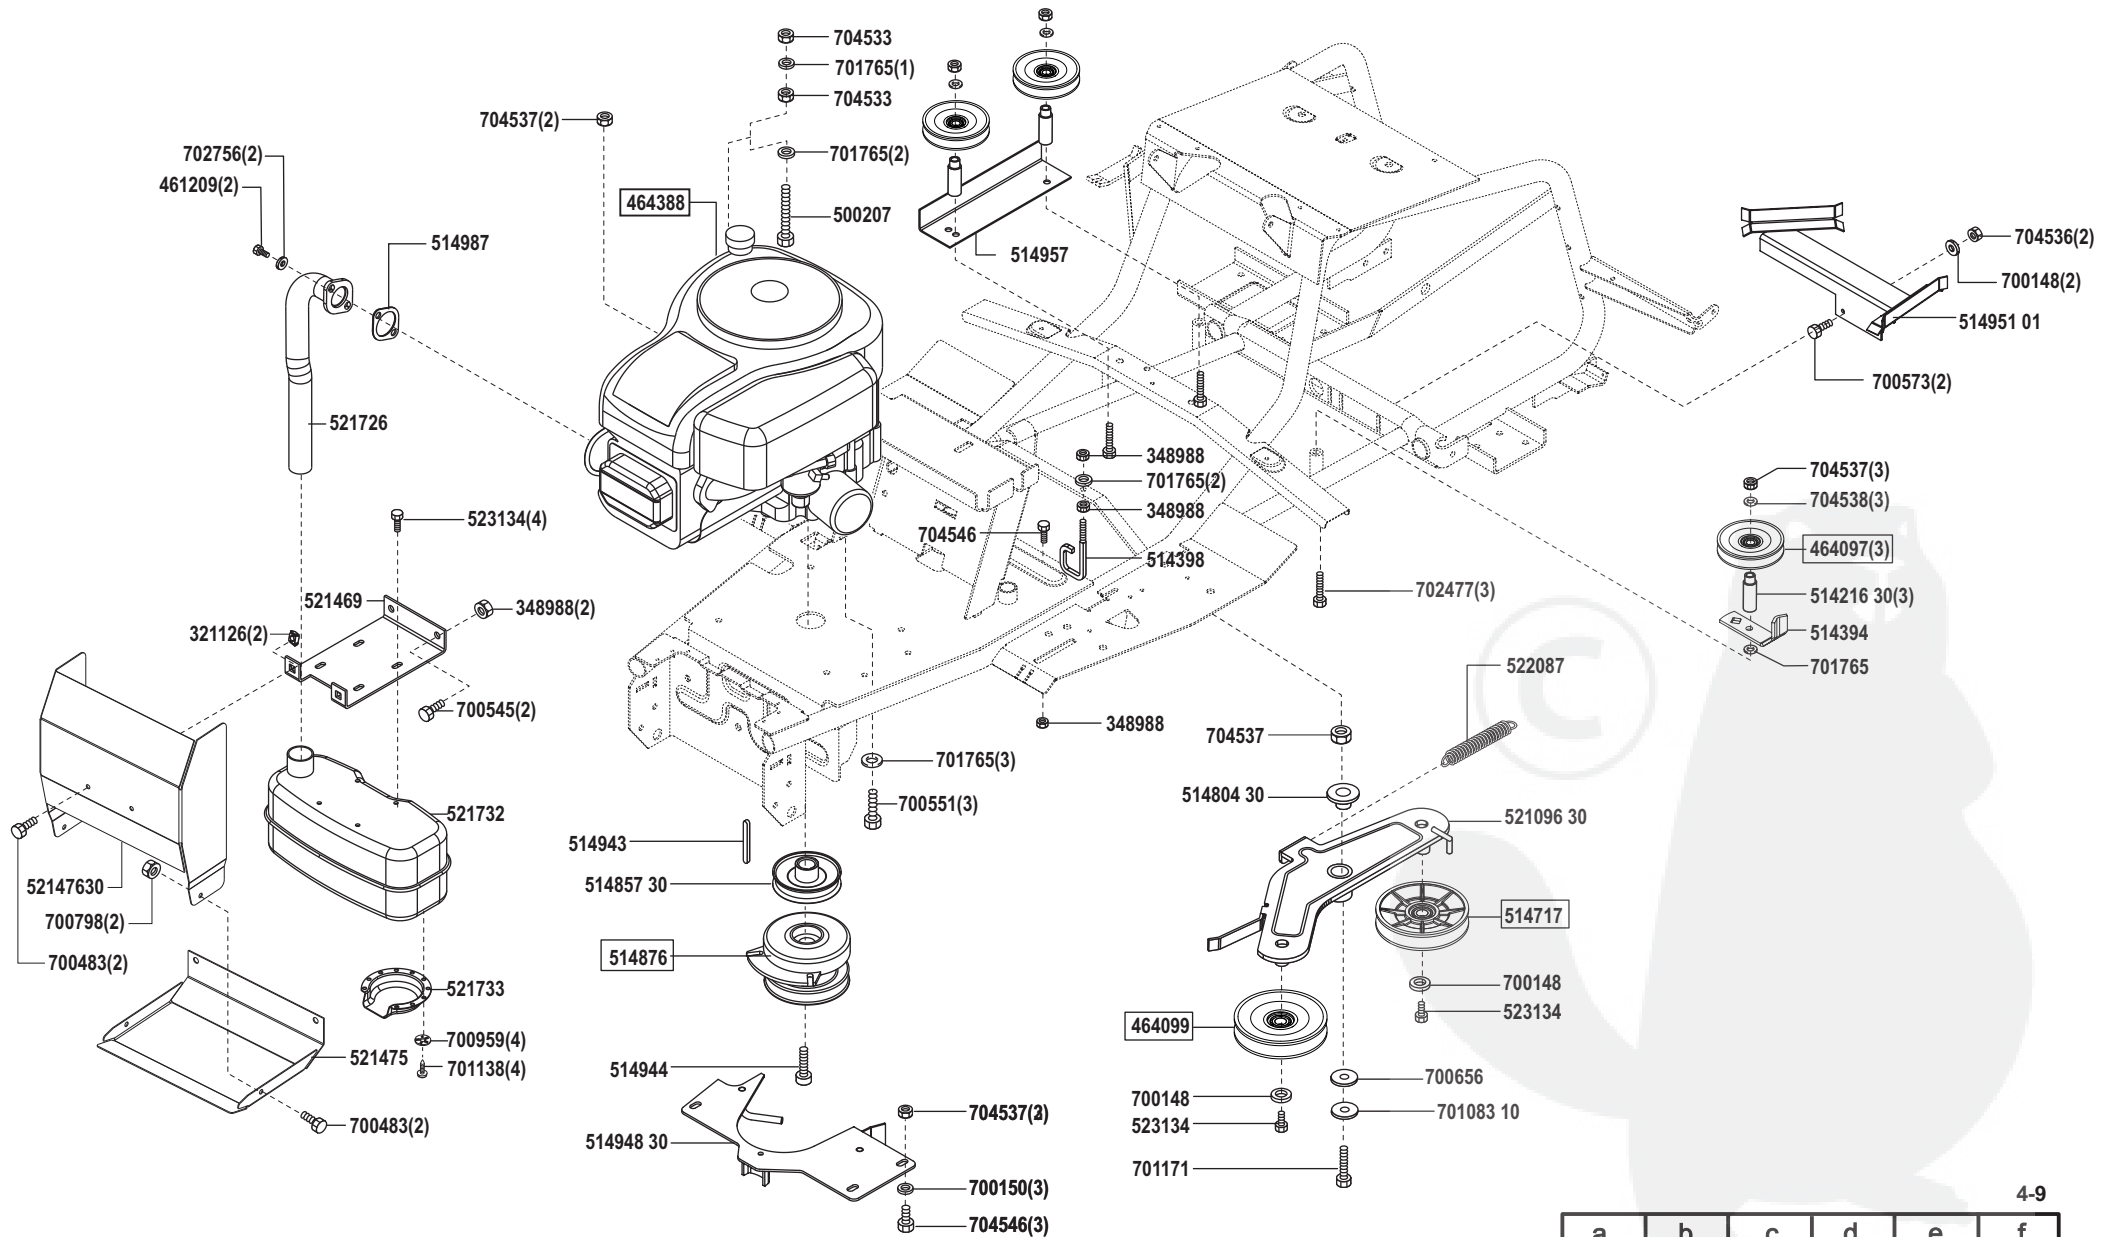

Power Line T13-92 HD edition

Art. Nr. 119283

AL-KO

a	b	c	d	e	f
---	---	---	---	---	---

Power Line T13-92 HD edition

Art. Nr. 119283

a	b	c	d	e	f
---	---	---	---	---	---

Power Line T13-92 HD edition

Art. Nr. 119283

a	b	c	d	e	f
---	---	---	---	---	---

Power Line T13-92 HD edition

Art. Nr. 119283

a	b	c	d	e	f
---	---	---	---	---	---

Power Line T13-92 HD edition

Art. Nr. 119283

a	b	c	d	e	f
---	---	---	---	---	---

Power Line T13-92 HD edition

Art. Nr. 119283

a	b	c	d	e	f
---	---	---	---	---	---

Power Line T13-92 HD edition

Art. Nr. 119283

a	b	c	d	e	f
---	---	---	---	---	---

Power Line T13-92 HD edition

Art. Nr. 119283

(Sicherung) FUSE	F1 F2
(Summer) SIGNAL BUZZER X80	Leitungsschalt
(Ladekabel) CHARGING WIRE (Kurzschluß) SHORT CIRCUIT (Megnetventil) ELECTROMAGNETIC VALVE X90	Leitungsschalt
(Bremsse) BRAKE X11	Leitungsschalt
(Sitzschalter) SEAT SWITCH X13	Leitungsschalt
(Box) Box X14	Leitungsschalt
(Zündschloß) ENGINE LOCK X10	Leitungsschalt
D1	
(Mähwerk) CUTTING PLATE ASSY X12	Leitungsschalt
(Relais Steuerung) RELAY CONTROL K1 X01	
(Relais Steuerung) RELAY CONTROL K2 X02	