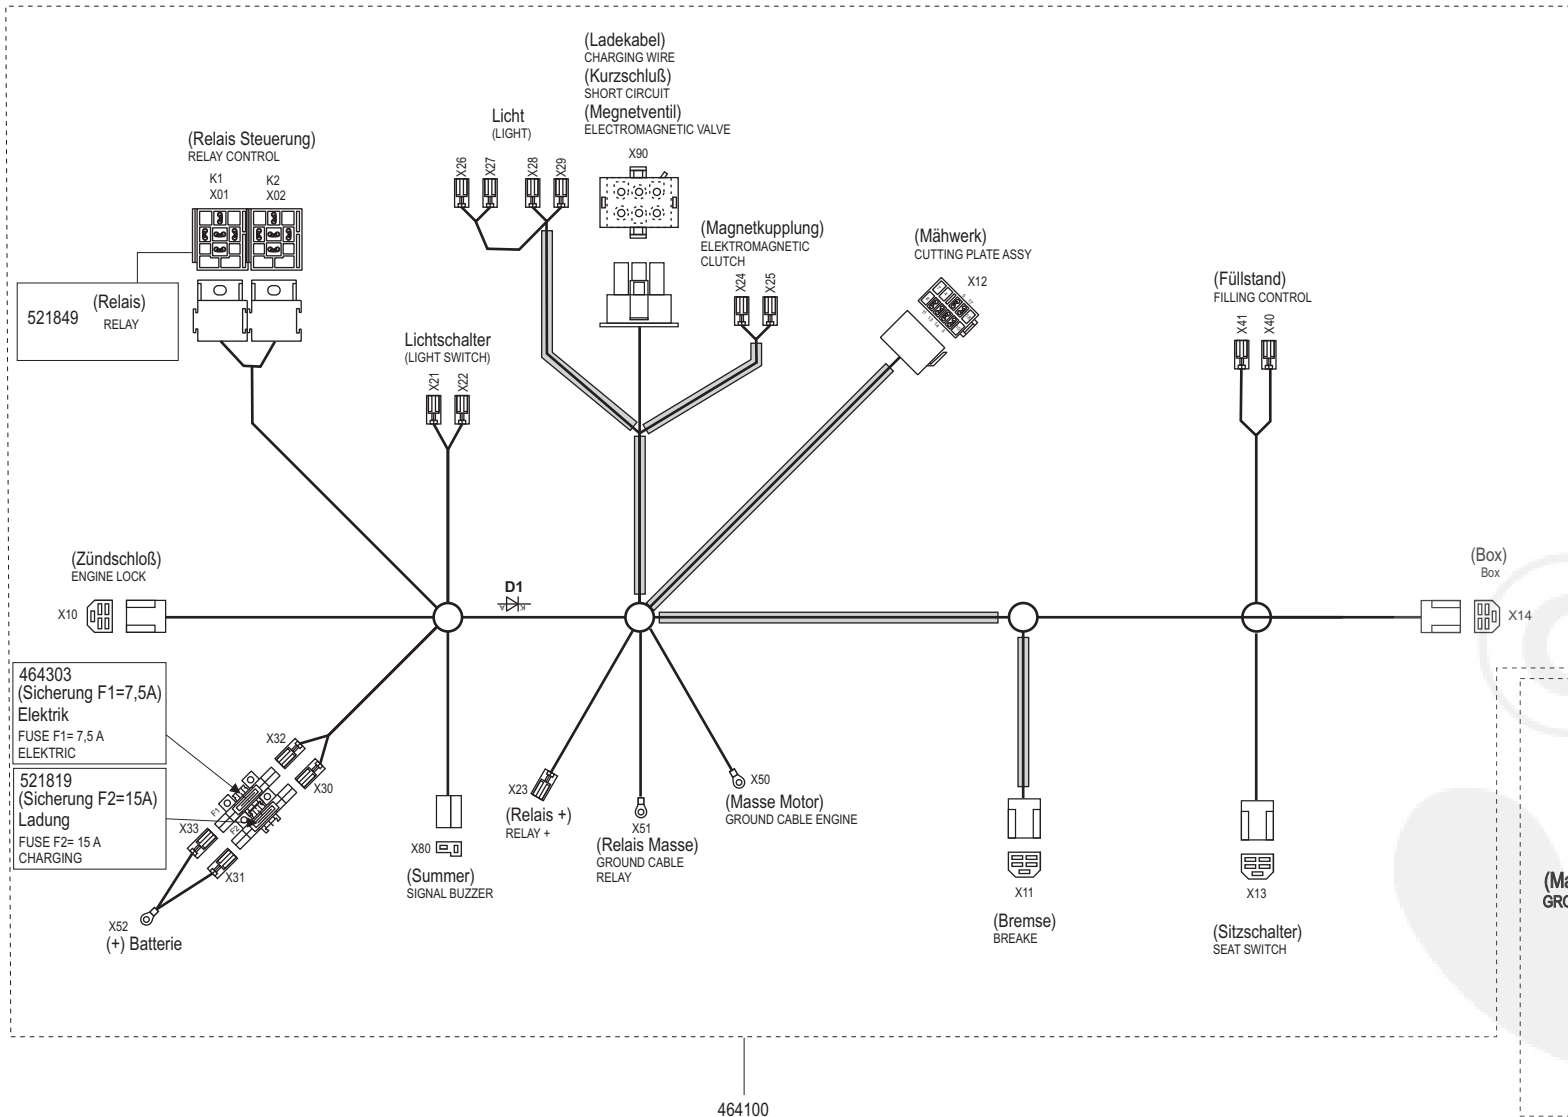

Art. Nr. 119283

a	b	c	d	e	f
---	---	---	---	---	---

Power Line T13-92 HD edition

Art. Nr. 119283

a	b	c	d	e	f
---	---	---	---	---	---

Power Line T13-92 HD edition

Art. Nr. 119283

a	b	c	d	e	f
---	---	---	---	---	---

Power Line T13-92 HD edition

Art. Nr. 119283

a	b	c	d	e	f
---	---	---	---	---	---

Power Line T13-92 HD edition

Art. Nr. 119283

a	b	c	d	e	f
---	---	---	---	---	---

Power Line T13-92 HD edition

Art. Nr. 119283

(Sicherung) FUSE	F1 F2
(Summer) SIGNAL BUZZER X80	Leitungsschalt
(Ladekabel) CHARGING WIRE (Kurzschluß) SHORT CIRCUIT (Megnetventil) ELECTROMAGNETIC VALVE X90	Leitungsschalt
(Bremsse) BRAKE X11	Leitungsschalt
(Sitzschalter) SEAT SWITCH X13	Leitungsschalt
(Box) Box X14	Leitungsschalt
(Zündschloß) ENGINE LOCK X10	Leitungsschalt
D1	
(Mähwerk) CUTTING PLATE ASSY X12	Leitungsschalt
(Relais Steuerung) RELAY CONTROL K1 X01	
(Relais Steuerung) RELAY CONTROL K2 X02	

464100

a	b	c	d	e	f
---	---	---	---	---	---

Power Line T13-92 HD edition

Art. Nr. 119283

a	b	c	d	e	f
---	---	---	---	---	---