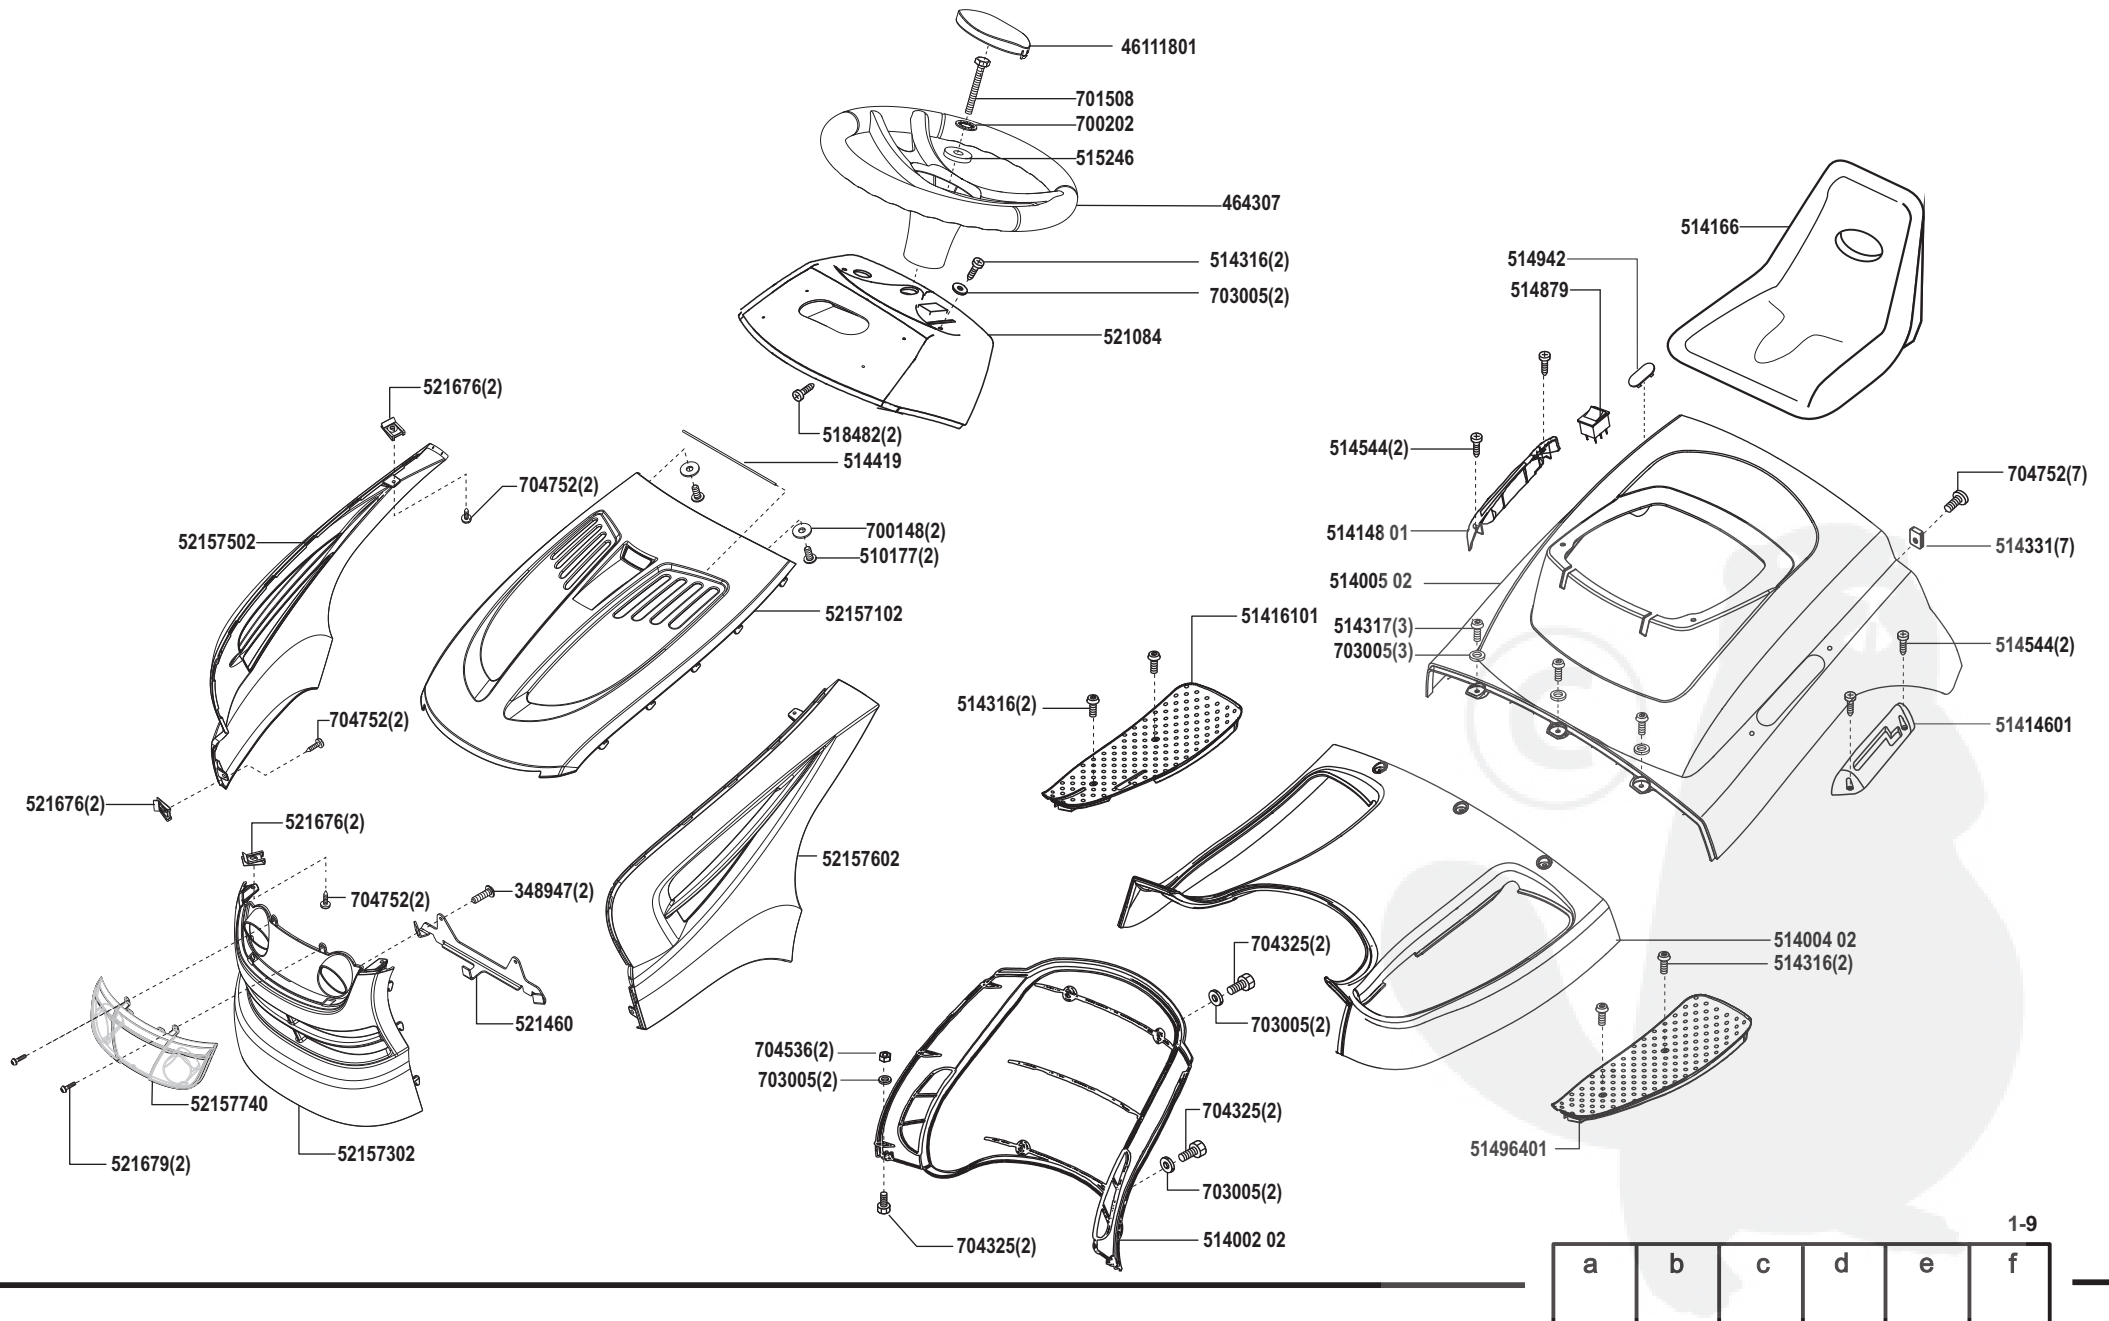

Power Line T13-92 HD edition

Art. Nr. 119283

AL-KO

a	b	c	d	e	f
---	---	---	---	---	---

Power Line T13-92 HD edition

Art. Nr. 119283

a	b	c	d	e	f
---	---	---	---	---	---

Power Line T13-92 HD edition

Art. Nr. 119283

a	b	c	d	e	f
---	---	---	---	---	---

Power Line T13-92 HD edition

Art. Nr. 119283

a	b	c	d	e	f
---	---	---	---	---	---

Power Line T13-92 HD edition

Art. Nr. 119283

a	b	c	d	e	f
---	---	---	---	---	---

Power Line T13-92 HD edition

Art. Nr. 119283

a	b	c	d	e	f
---	---	---	---	---	---

Power Line T13-92 HD edition

Art. Nr. 119283

a	b	c	d	e	f
---	---	---	---	---	---

Power Line T13-92 HD edition

Art. Nr. 119283

(Sicherung) FUSE	F1 F2
(Summer) SIGNAL BUZZER X80	Leitungsschalt
(Ladekabel) CHARGING WIRE (Kurzschluß) SHORT CIRCUIT (Megnetventil) ELECTROMAGNETIC VALVE X90	Leitungsschalt
(Bremsse) BRAKE X11	Leitungsschalt
(Sitzschalter) SEAT SWITCH X13	Leitungsschalt
(Box) Box X14	Leitungsschalt
(Zündschloß) ENGINE LOCK X10	Leitungsschalt
D1	
(Mähwerk) CUTTING PLATE ASSY X12	Leitungsschalt
(Relais Steuerung) RELAY CONTROL K1 X01	
(Relais Steuerung) RELAY CONTROL K2 X02	