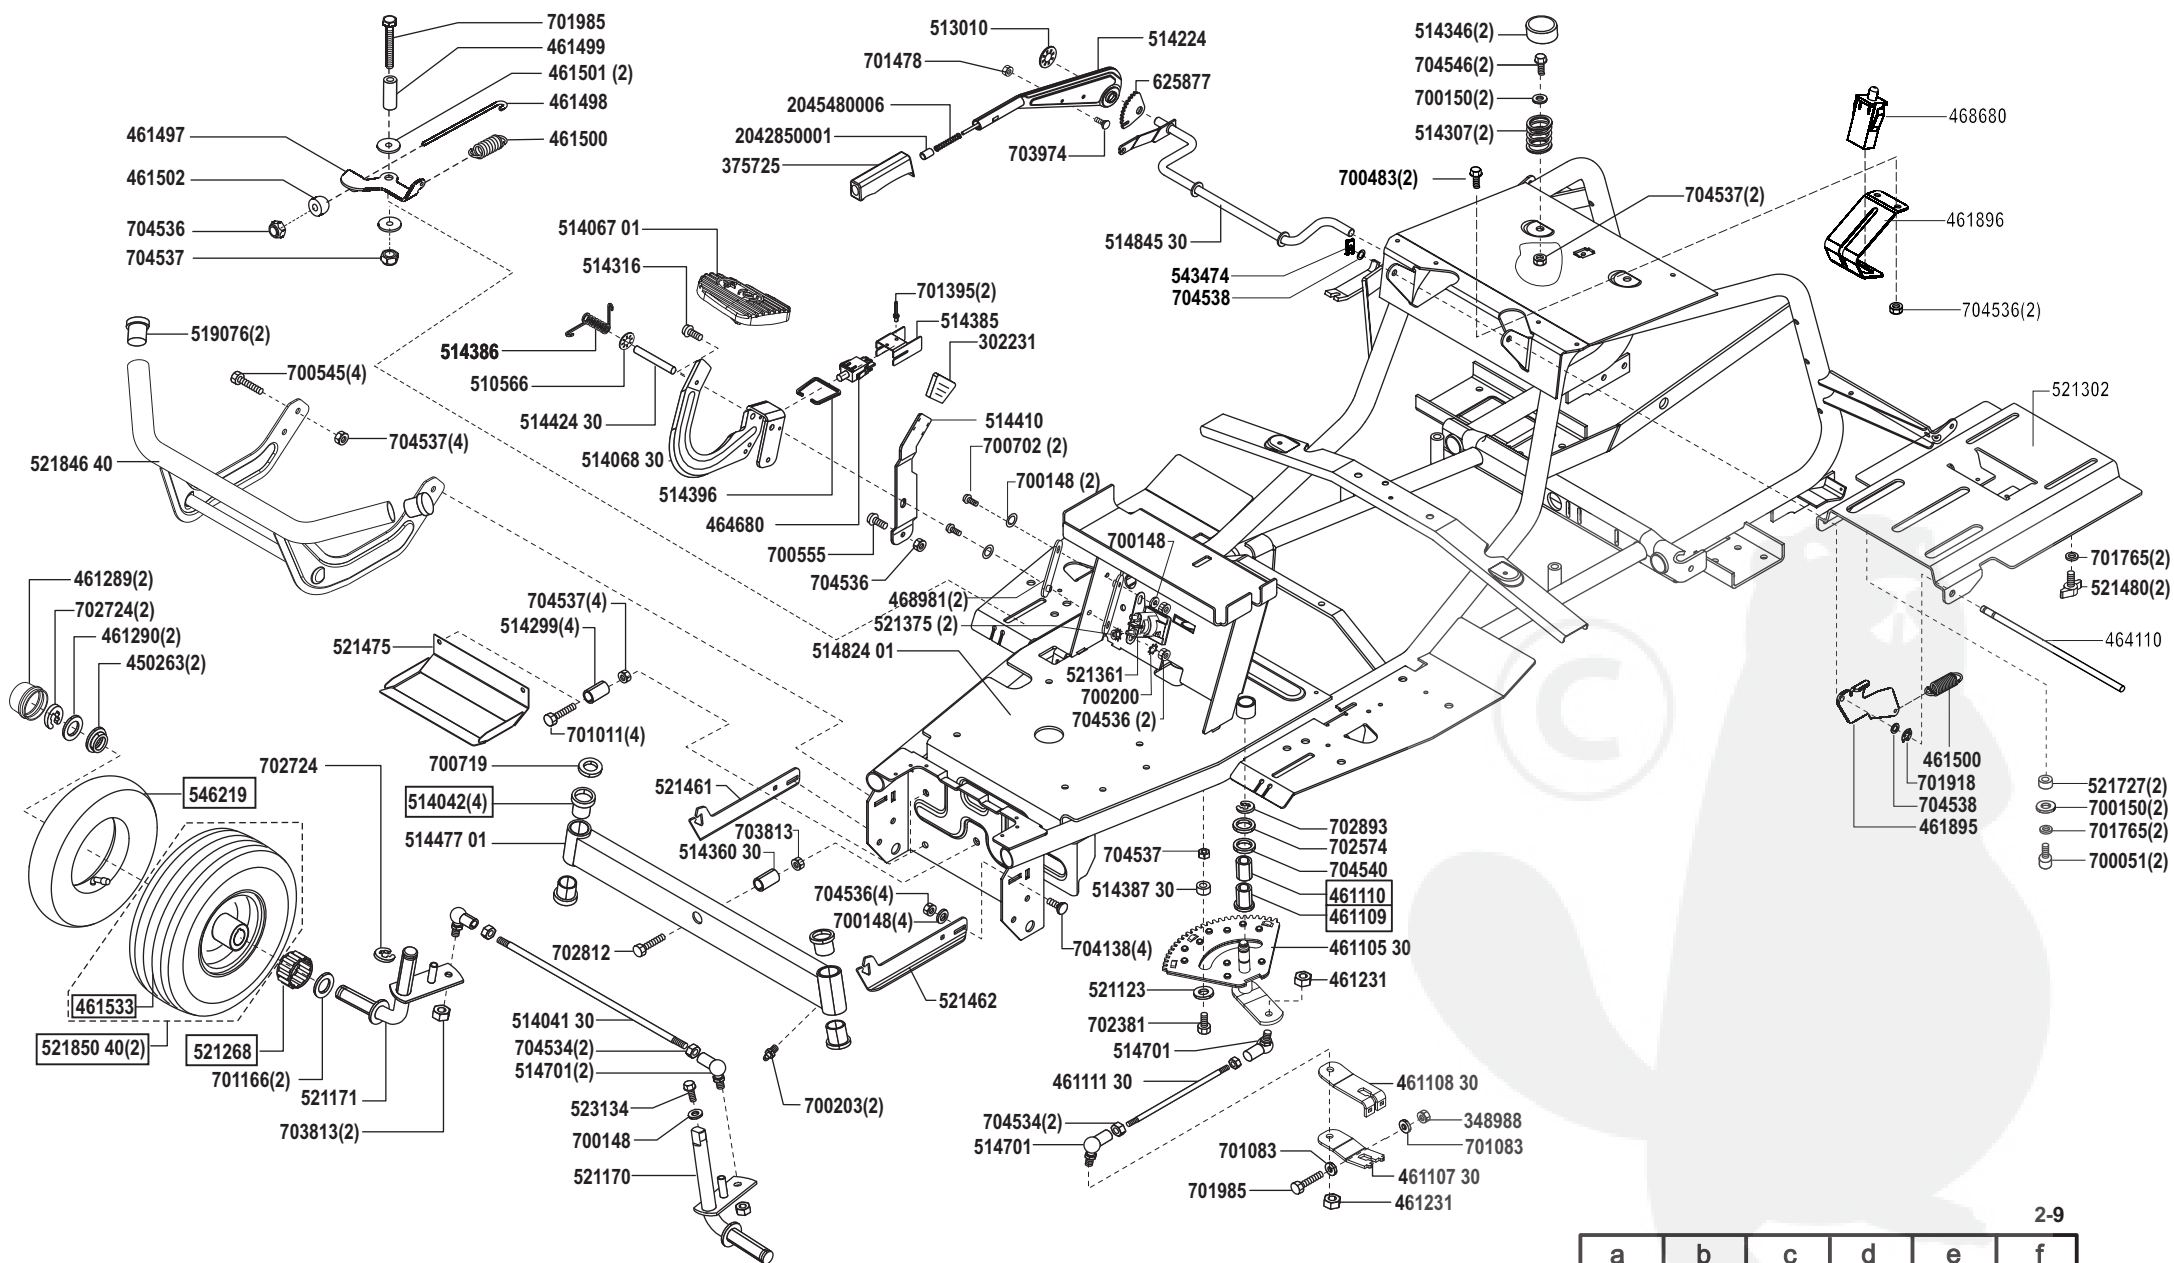

Power Line T13-92 HD edition

Art. Nr. 119283

AL-KO

a	b	c	d	e	f
---	---	---	---	---	---

Power Line T13-92 HD edition

Art. Nr. 119283

a	b	c	d	e	f
---	---	---	---	---	---

Power Line T13-92 HD edition

Art. Nr. 119283

a	b	c	d	e	f
---	---	---	---	---	---

Power Line T13-92 HD edition

Art. Nr. 119283

a	b	c	d	e	f
---	---	---	---	---	---

Power Line T13-92 HD edition

Art. Nr. 119283

a	b	c	d	e	f
---	---	---	---	---	---

Power Line T13-92 HD edition

Art. Nr. 119283

a	b	c	d	e	f
---	---	---	---	---	---

Power Line T13-92 HD edition

Art. Nr. 119283

a	b	c	d	e	f
---	---	---	---	---	---

Power Line T13-92 HD edition

Art. Nr. 119283

(Sicherung) FUSE	F1 F2
(Summer) SIGNAL BUZZER X80	Leitungsschalt
(Ladekabel) CHARGING WIRE (Kurzschluß) SHORT CIRCUIT (Megnetventil) ELECTROMAGNETIC VALVE X90	Leitungsschalt
(Bremsse) BRAKE X11	Leitungsschalt
(Sitzschalter) SEAT SWITCH X13	Leitungsschalt
(Box) Box X14	Leitungsschalt
(Zündschloß) ENGINE LOCK X10	Leitungsschalt
D1	
(Mähwerk) CUTTING PLATE ASSY X12	Leitungsschalt
(Relais Steuerung) RELAY CONTROL K1 X01	
(Relais Steuerung) RELAY CONTROL K2 X02	