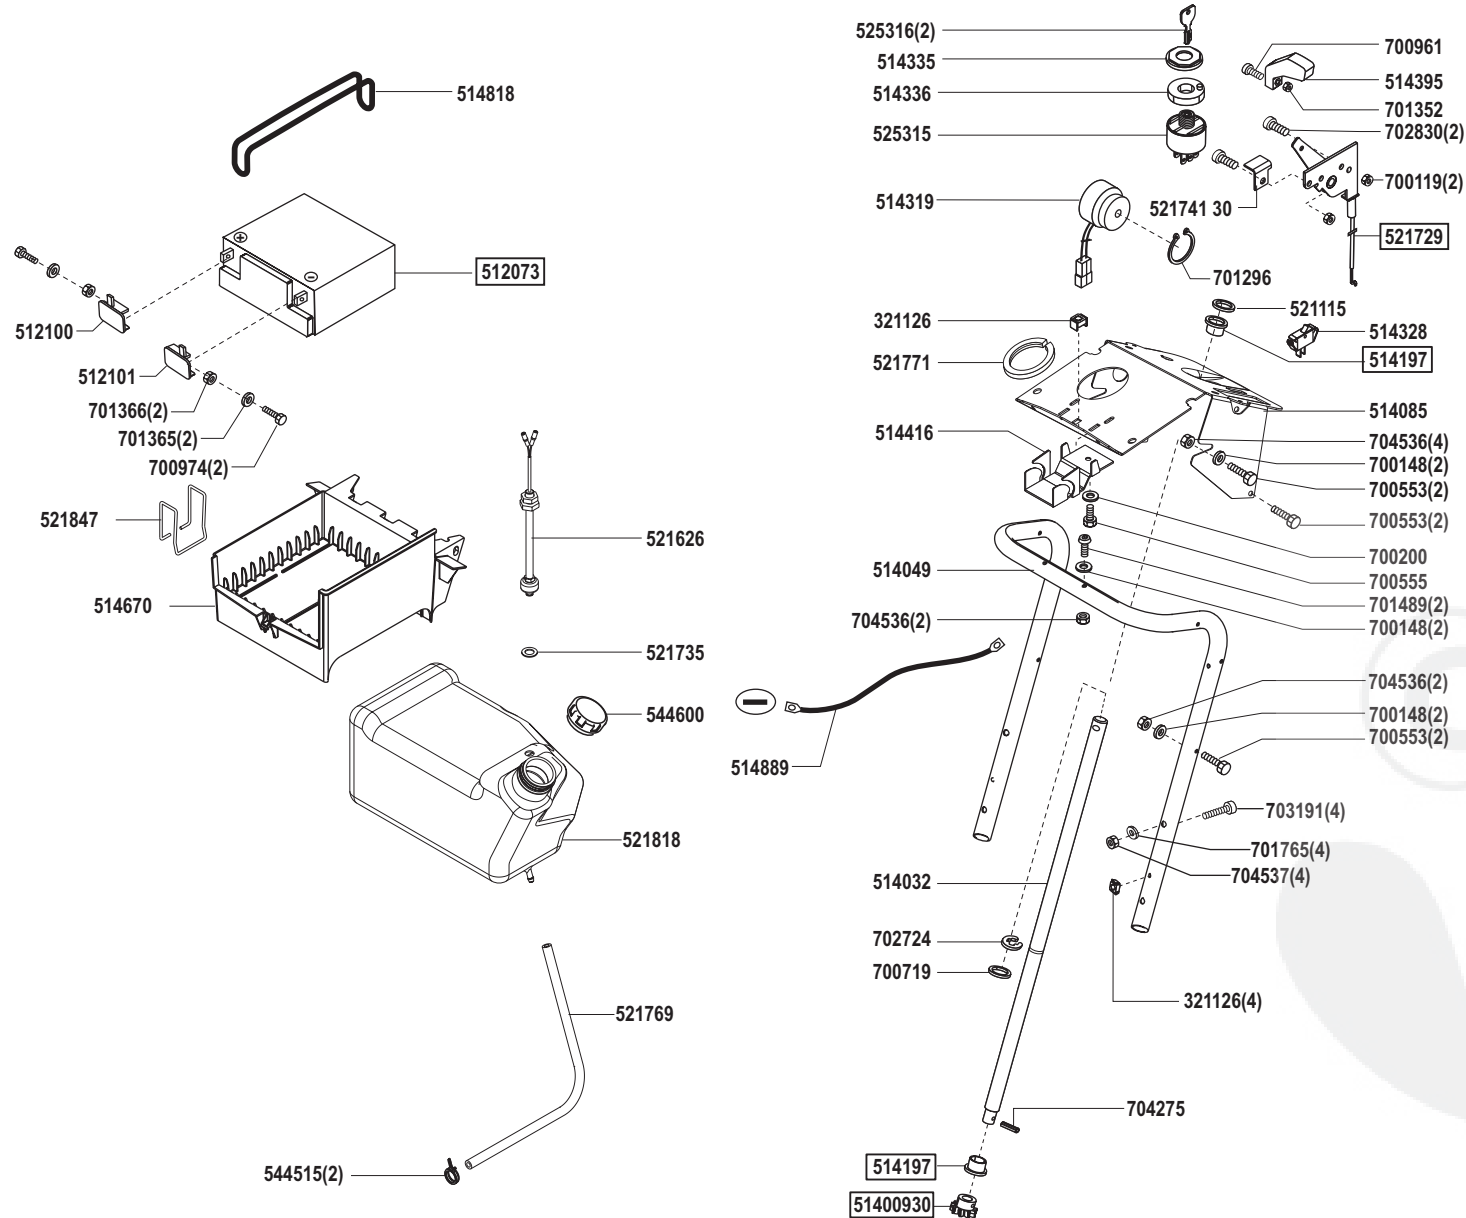

Power Line T20-102 HDE

Art. Nr. 118624

E18624-1

a	b	c	d	e	f
10/04					

Power Line T20-102 HDE

Art. Nr. 118624

E18624-2

a	b	c	d	e	f
---	---	---	---	---	---

a	b	c	d	e	f
---	---	---	---	---	---

Power Line T20-102 HDE

Art. Nr. 118624

E18624-5

a	b	c	d	e	f
---	---	---	---	---	---

Power Line T20-102 HDE

Art. Nr. 118624

E18624-6

a	b	c	d	e	f
---	---	---	---	---	---

Power Line T20-102 HDE

Art. Nr. 118624

E18624-7

a	b	c	d	e	f
---	---	---	---	---	---

Power Line T20-102 HDE

Art. Nr. 118624

E18624-8