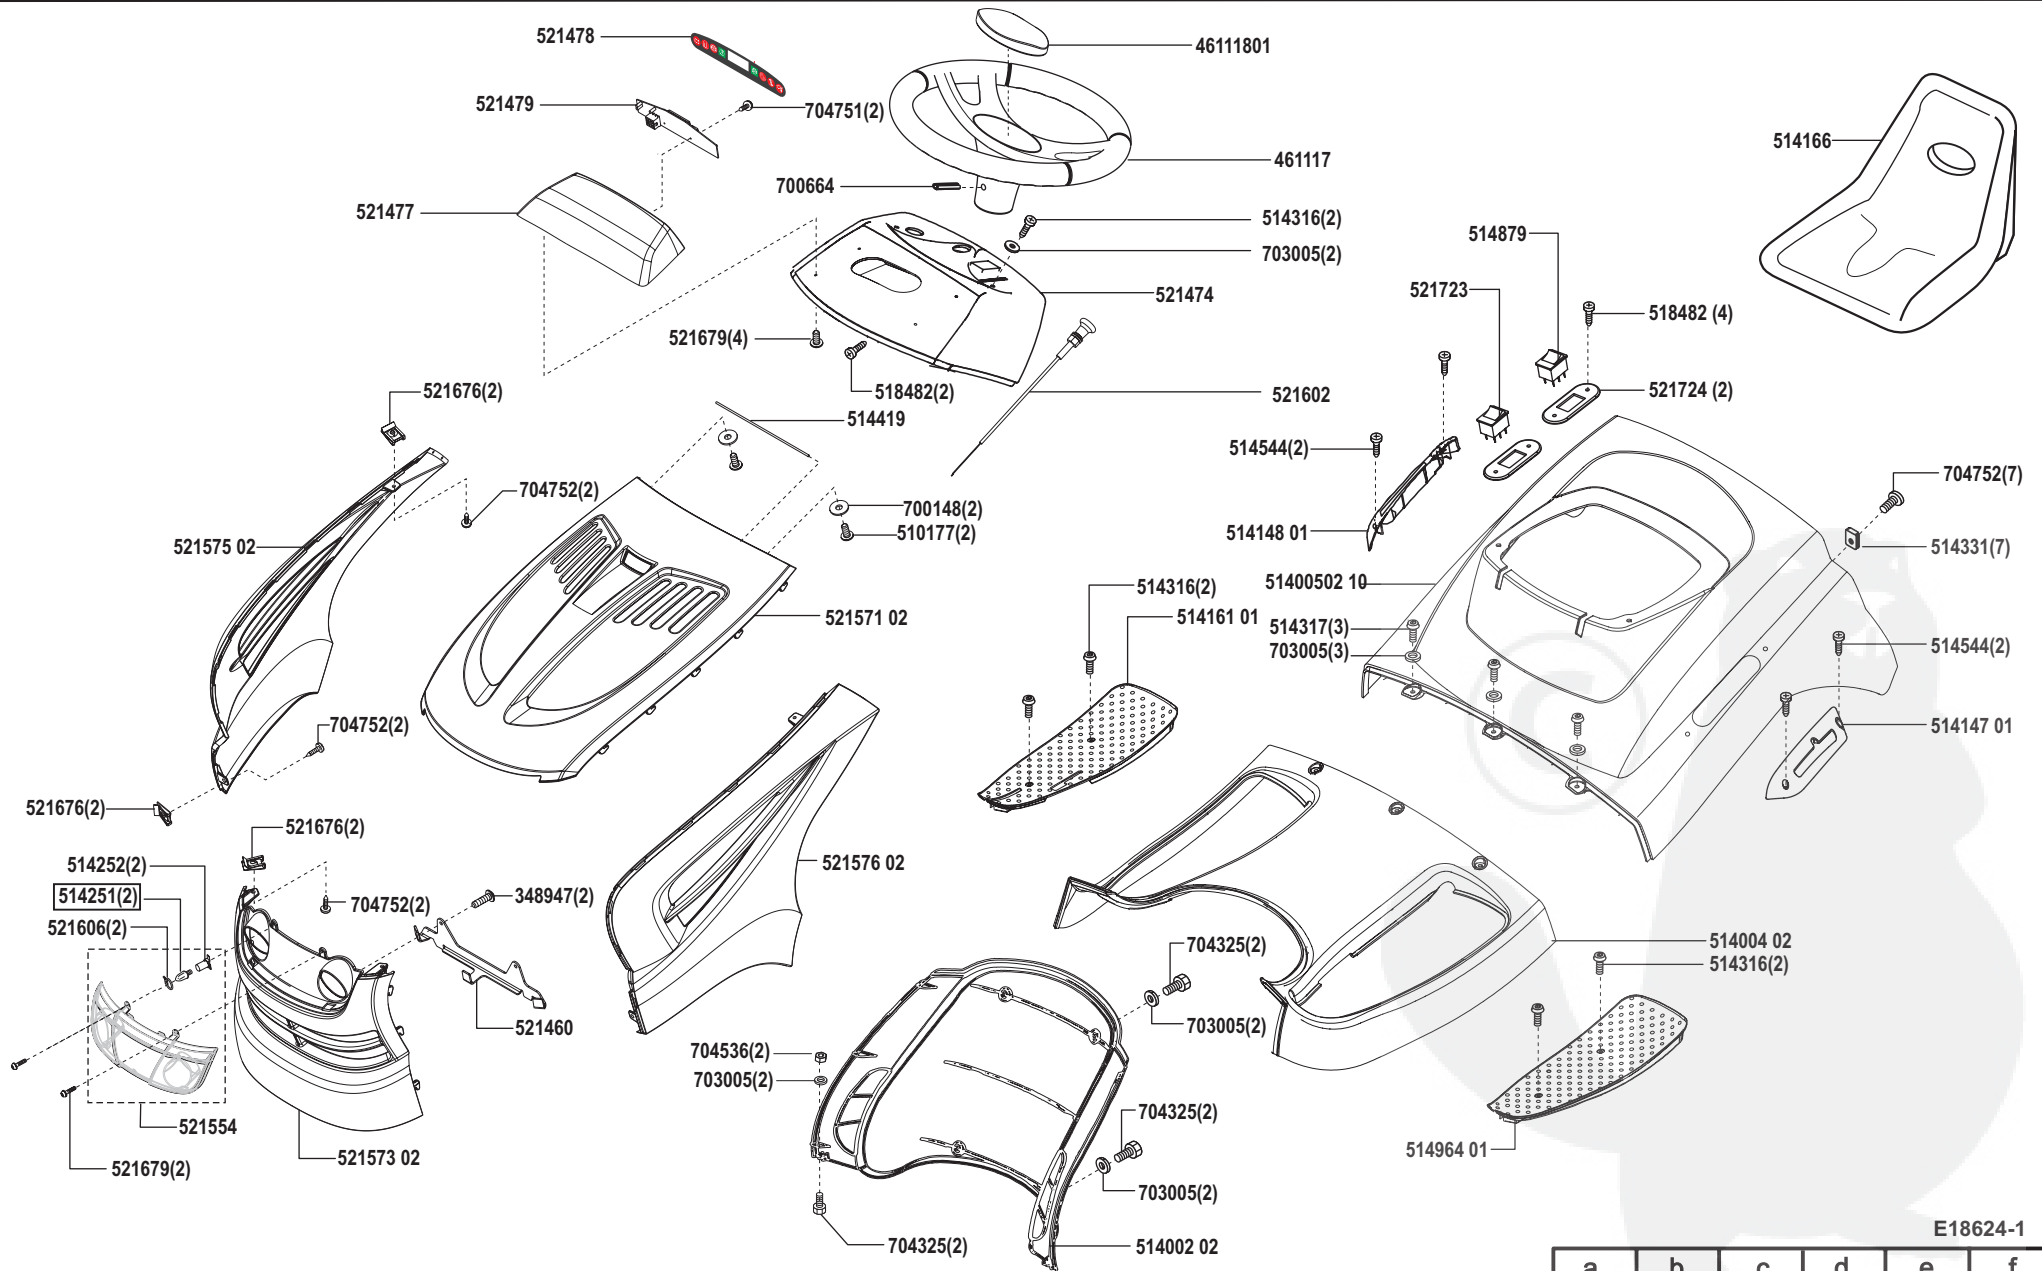

Power Line T20-102 HDE

Art. Nr. 118624

E18624-1

a	b	c	d	e	f
10/04					

Power Line T20-102 HDE

Art. Nr. 118624

E18624-2

a	b	c	d	e	f
---	---	---	---	---	---

Power Line T20-102 HDE

Art. Nr. 118624

ALKO
Garten+Hobby

E18624-3

a	b	c	d	e	f
---	---	---	---	---	---

Power Line T20-102 HDE

Art. Nr. 118624

E18624-4

a	b	c	d	e	f
---	---	---	---	---	---

Power Line T20-102 HDE

Art. Nr. 118624

E18624-5

a	b	c	d	e	f
---	---	---	---	---	---

Power Line T20-102 HDE

Art. Nr. 118624

E18624-6