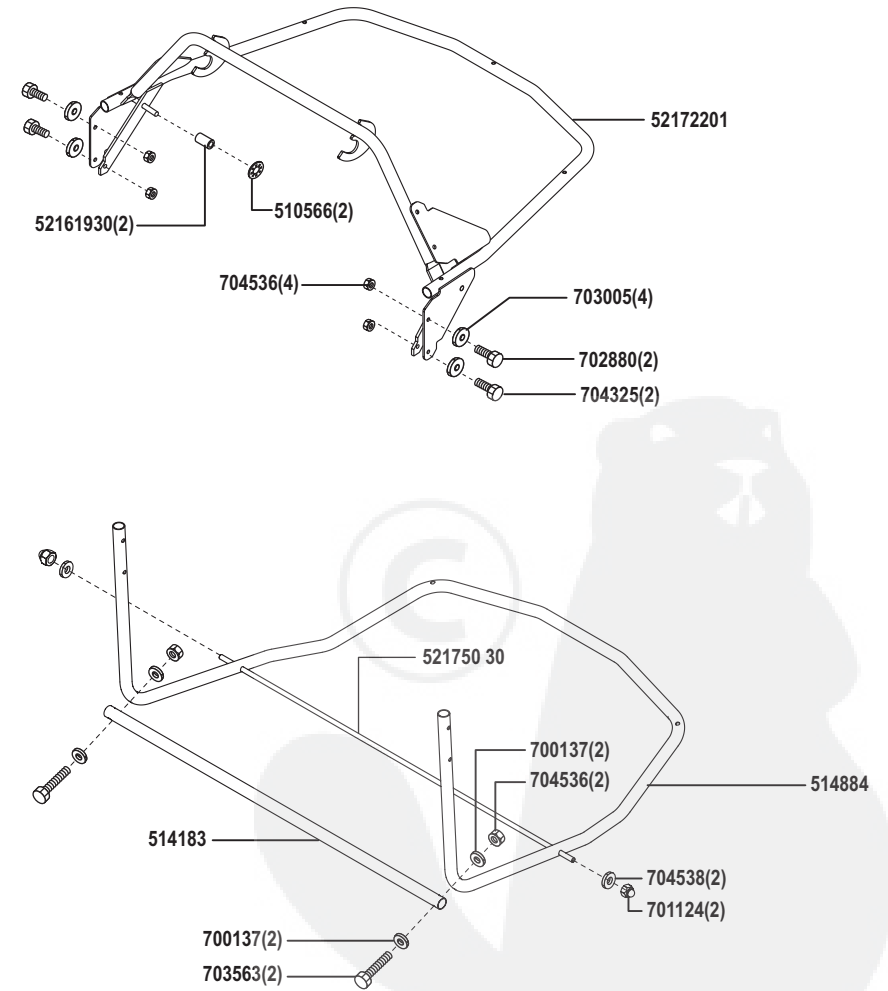

Power Line T20-102 HDE

Art. Nr. 118624

E18624-1

a	b	c	d	e	f
10/04					

Power Line T20-102 HDE

Art. Nr. 118624

E18624-2

a	b	c	d	e	f
---	---	---	---	---	---

Power Line T20-102 HDE

Art. Nr. 118624

ALKO
Garten+Hobby

E18624-3

a	b	c	d	e	f
---	---	---	---	---	---

Power Line T20-102 HDE

Art. Nr. 118624

E18624-4

a	b	c	d	e	f
---	---	---	---	---	---

Power Line T20-102 HDE

Art. Nr. 118624

E18624-5

a	b	c	d	e	f
---	---	---	---	---	---

Power Line T20-102 HDE

Art. Nr. 118624

E18624-6

a	b	c	d	e	f
---	---	---	---	---	---

Power Line T20-102 HDE

Art. Nr. 118624

E18624-7

a	b	c	d	e	f
---	---	---	---	---	---

Power Line T20-102 HDE

Art. Nr. 118624

E18624-8