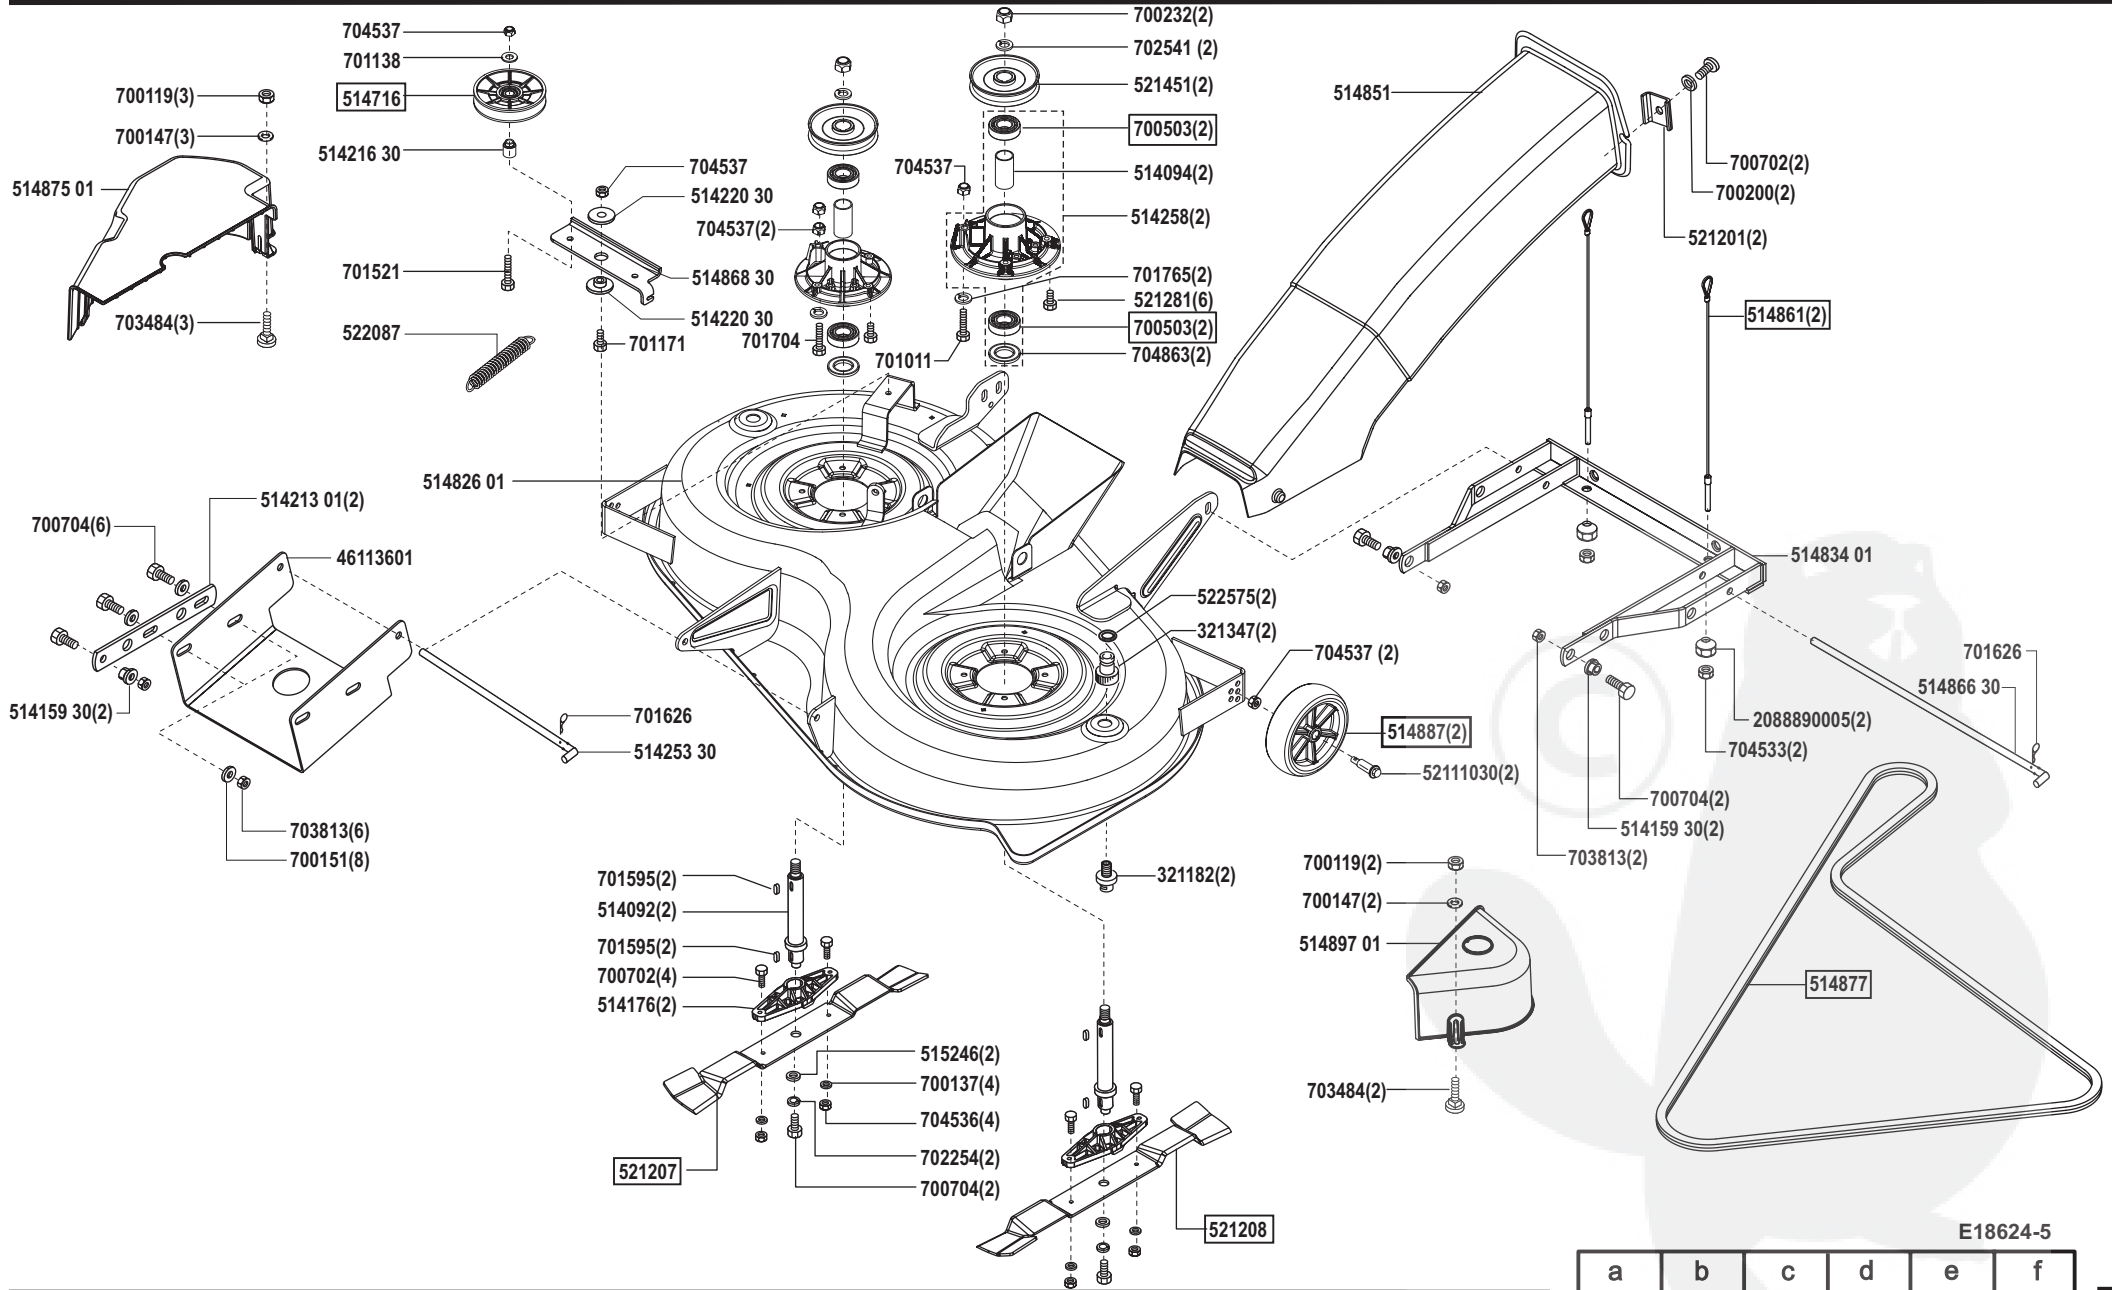

Power Line T20-102 HDE

Art. Nr. 118624

E18624-1

a	b	c	d	e	f
10/04					

Power Line T20-102 HDE

Art. Nr. 118624

E18624-2

a	b	c	d	e	f
---	---	---	---	---	---

Power Line T20-102 HDE

Art. Nr. 118624

ALKO
Garten+Hobby

E18624-3

a	b	c	d	e	f
---	---	---	---	---	---

Power Line T20-102 HDE

Art. Nr. 118624

E18624-4

a	b	c	d	e	f
---	---	---	---	---	---

Power Line T20-102 HDE

Art. Nr. 118624

E18624-5

a	b	c	d	e	f
---	---	---	---	---	---

Power Line T20-102 HDE

Art. Nr. 118624

E18624-6

a	b	c	d	e	f
---	---	---	---	---	---

Power Line T20-102 HDE

Art. Nr. 118624

E18624-7

a	b	c	d	e	f
---	---	---	---	---	---

Power Line T20-102 HDE

Art. Nr. 118624

E18624-8