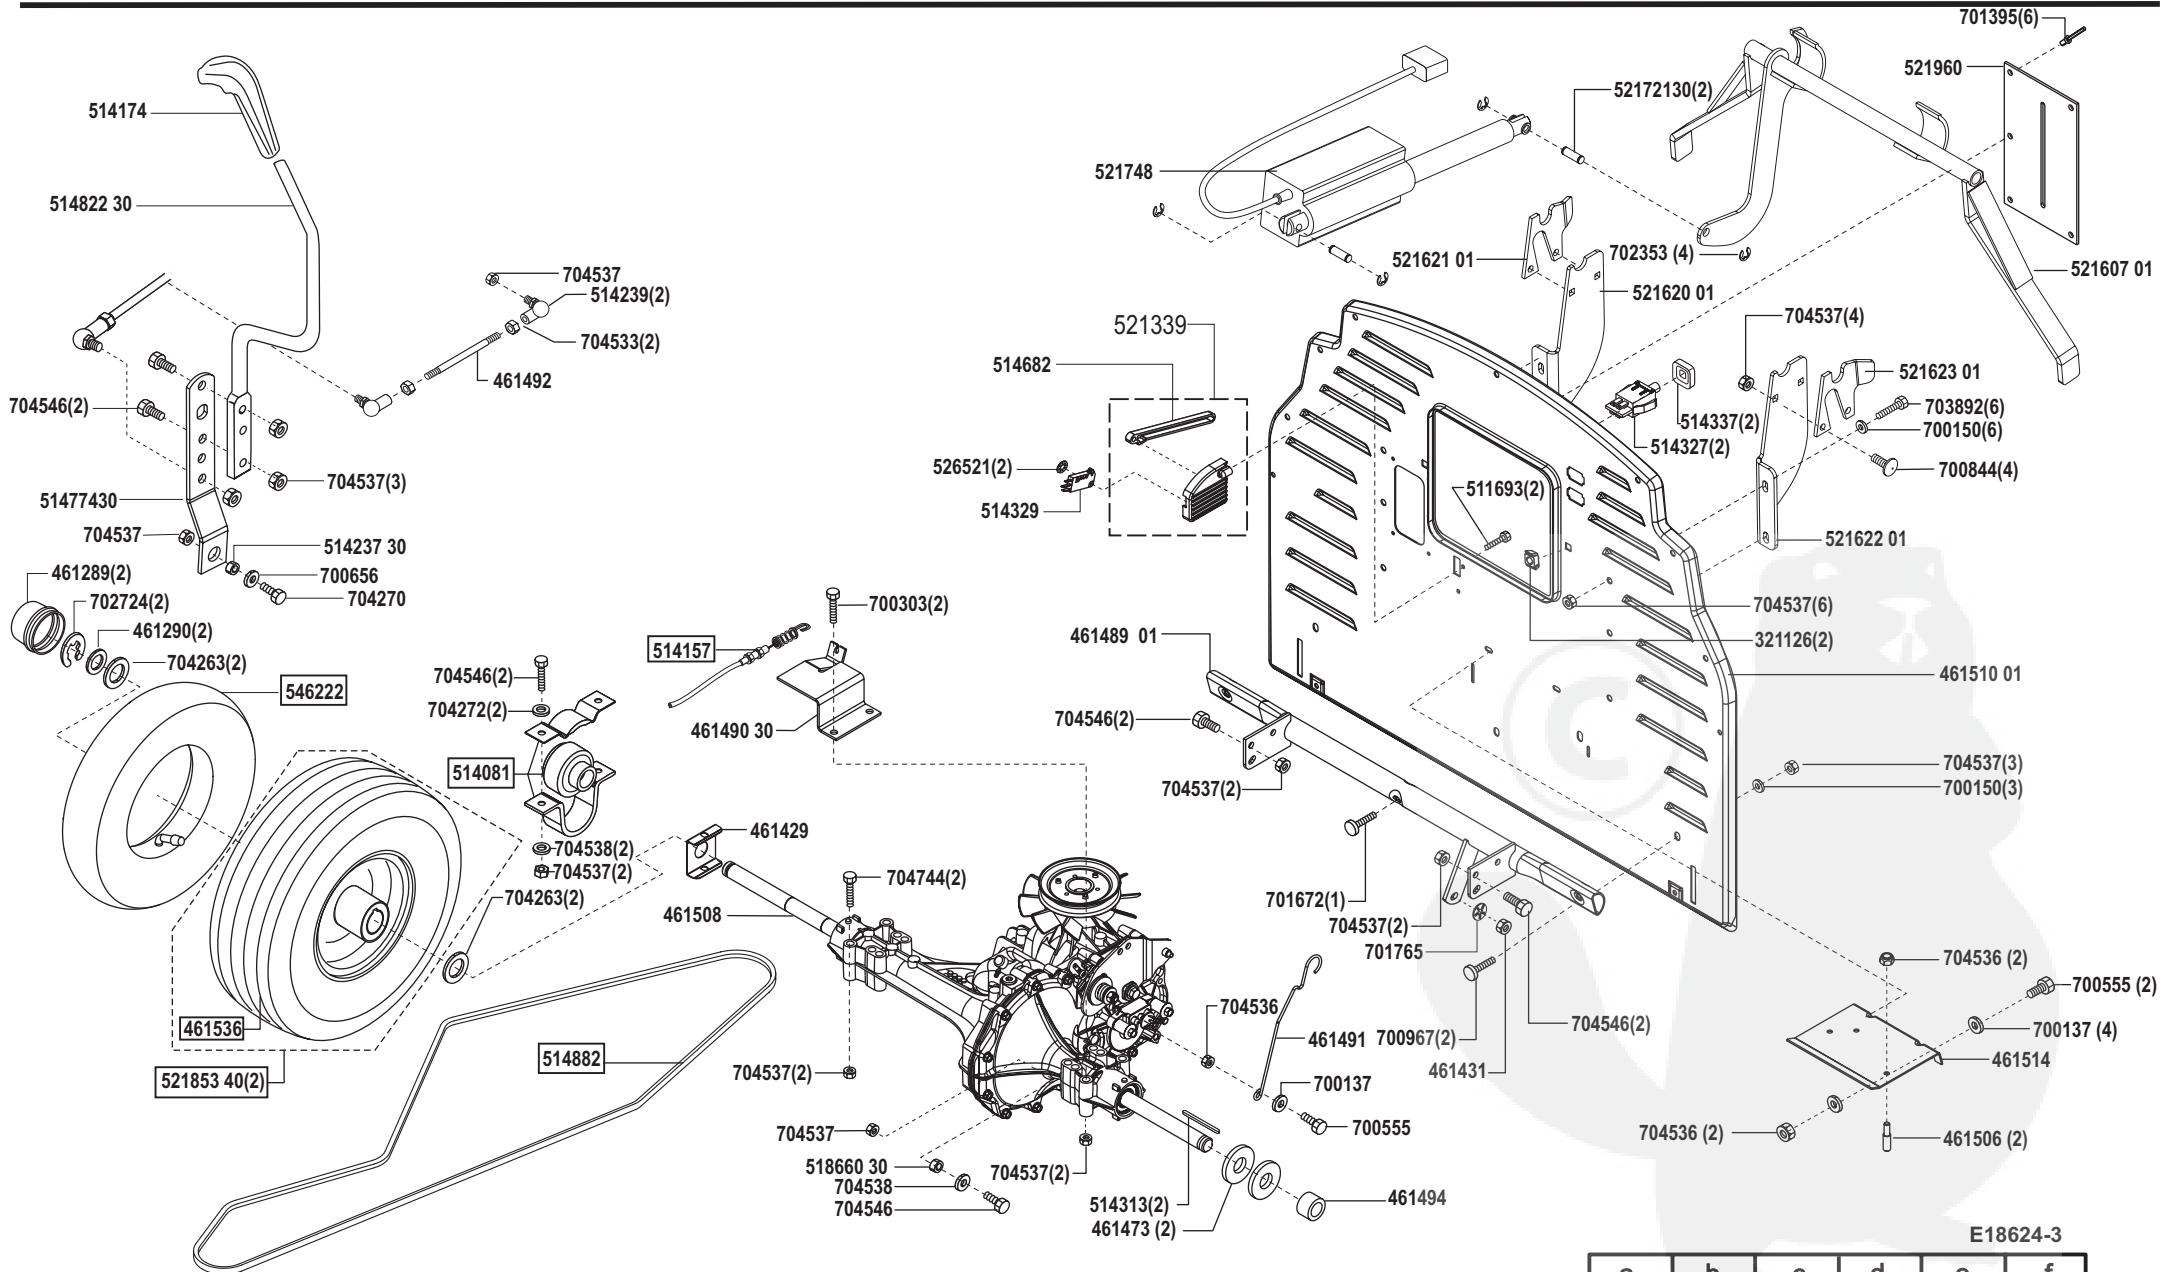

Power Line T20-102 HDE

Art. Nr. 118624

E18624-1

a	b	c	d	e	f
10/04					

Power Line T20-102 HDE

Art. Nr. 118624

E18624-2

a	b	c	d	e	f
---	---	---	---	---	---

Power Line T20-102 HDE

Art. Nr. 118624

ALKO
Garten+Hobby

E18624-3

a	b	c	d	e	f
---	---	---	---	---	---

Power Line T20-102 HDE

Art. Nr. 118624

E18624-4

a	b	c	d	e	f
---	---	---	---	---	---

Power Line T20-102 HDE

Art. Nr. 118624

E18624-5

a	b	c	d	e	f
---	---	---	---	---	---

Power Line T20-102 HDE

Art. Nr. 118624

E18624-6

a	b	c	d	e	f
---	---	---	---	---	---

Power Line T20-102 HDE

Art. Nr. 118624

E18624-7

a	b	c	d	e	f
---	---	---	---	---	---

Power Line T20-102 HDE

Art. Nr. 118624

E18624-8