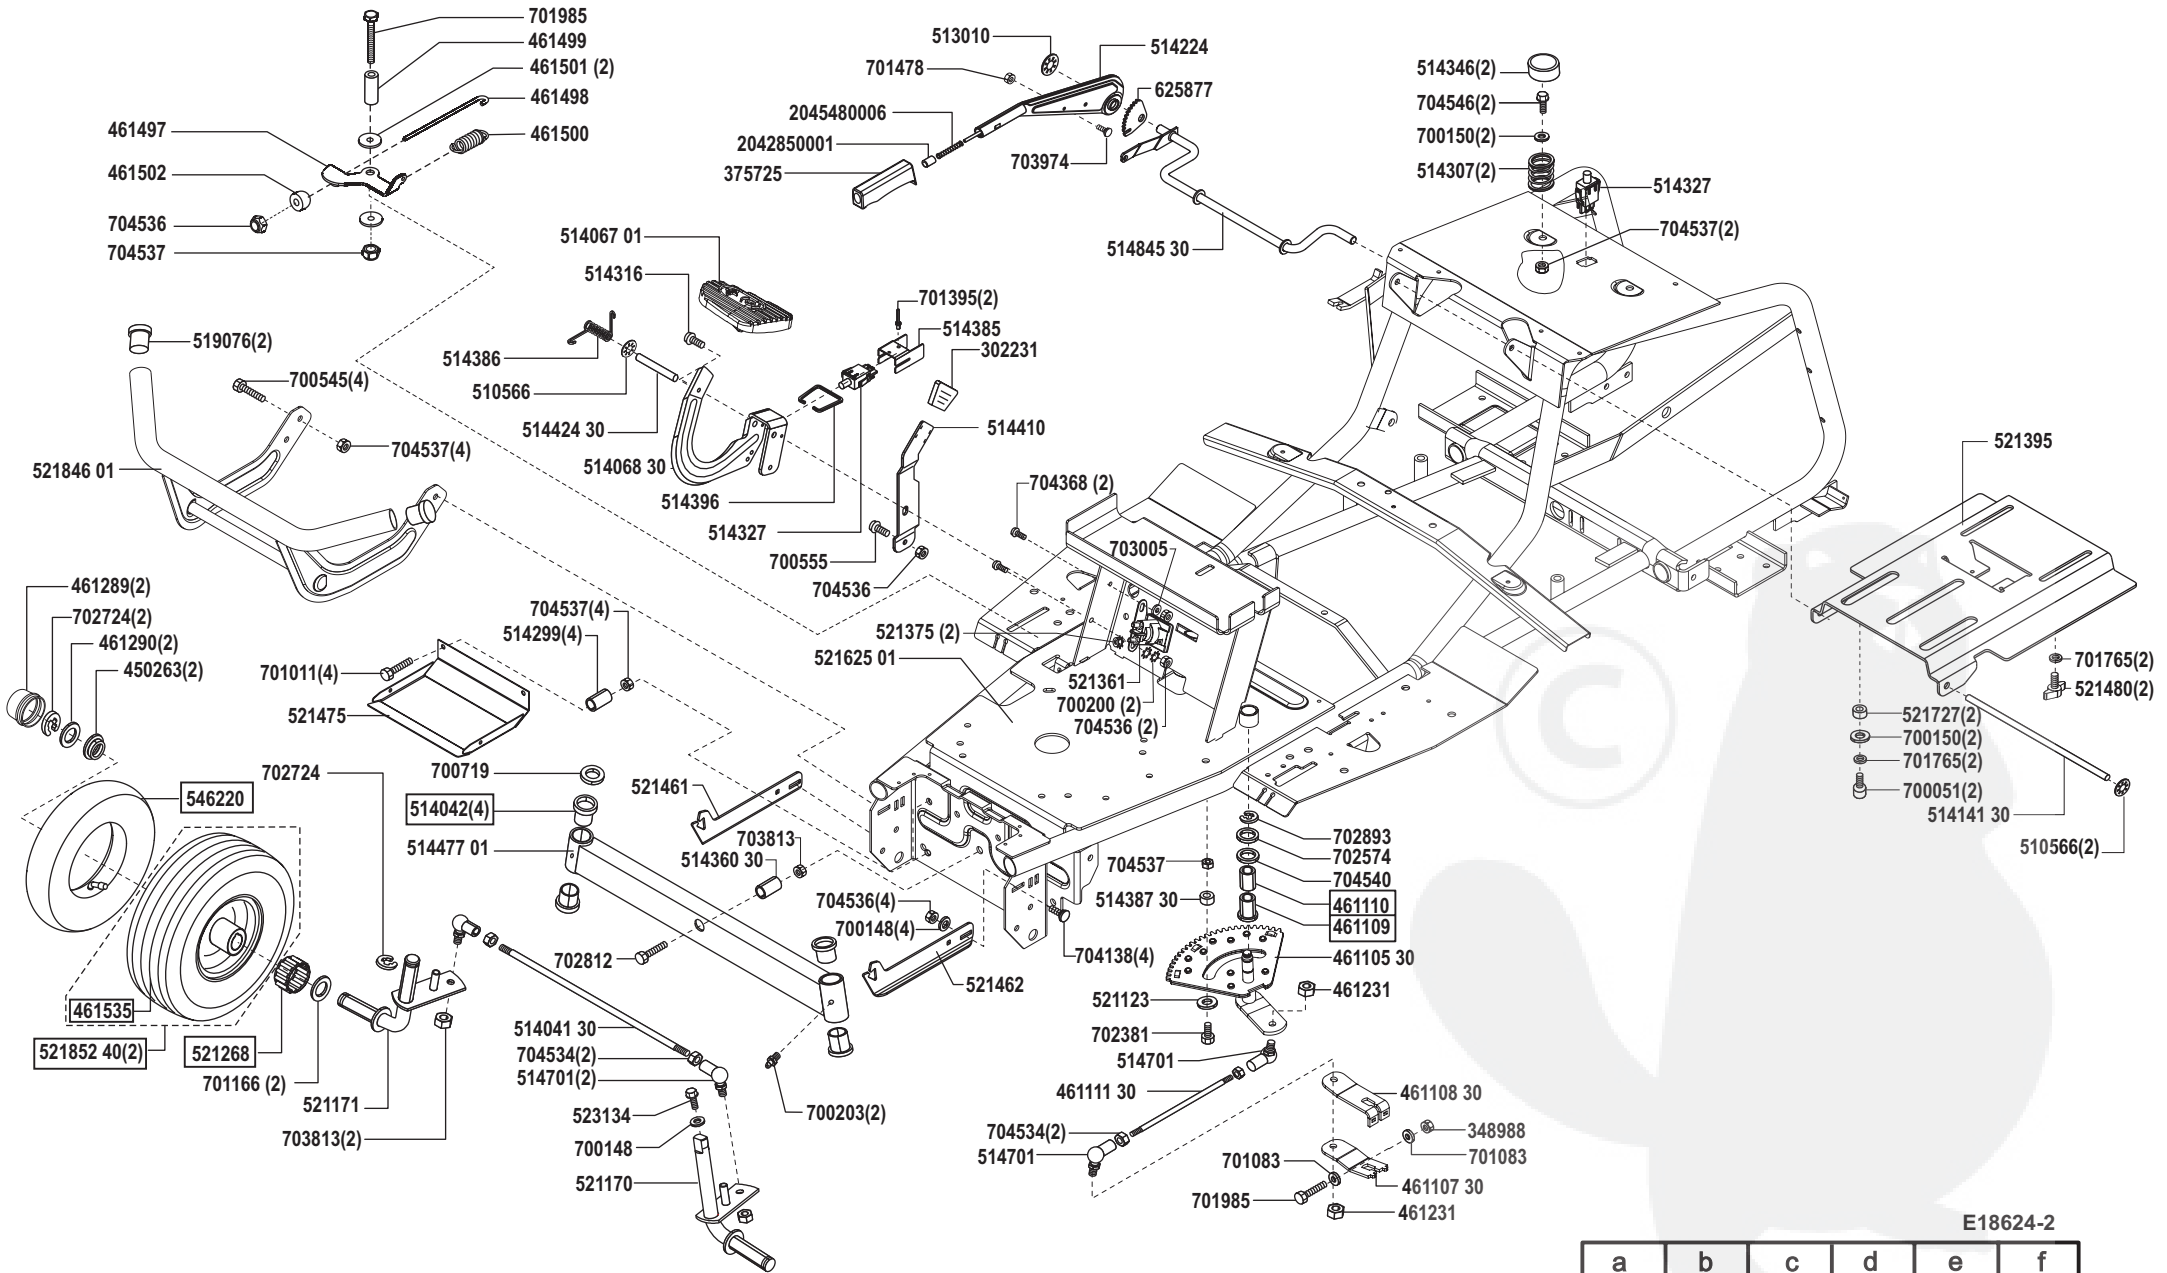

Power Line T20-102 HDE

Art. Nr. 118624

E18624-1

a	b	c	d	e	f
10/04					

Power Line T20-102 HDE

Art. Nr. 118624

E18624-2

a	b	c	d	e	f
---	---	---	---	---	---

Power Line T20-102 HDE

Art. Nr. 118624

ALKO
Garten+Hobby

E18624-3

a	b	c	d	e	f
---	---	---	---	---	---

Power Line T20-102 HDE

Art. Nr. 118624

E18624-4

a	b	c	d	e	f
---	---	---	---	---	---

Power Line T20-102 HDE

Art. Nr. 118624

E18624-5

a	b	c	d	e	f
---	---	---	---	---	---

Power Line T20-102 HDE

Art. Nr. 118624

E18624-6

a	b	c	d	e	f
---	---	---	---	---	---

Power Line T20-102 HDE

Art. Nr. 118624

E18624-7

a	b	c	d	e	f
---	---	---	---	---	---

Power Line T20-102 HDE

Art. Nr. 118624

E18624-8