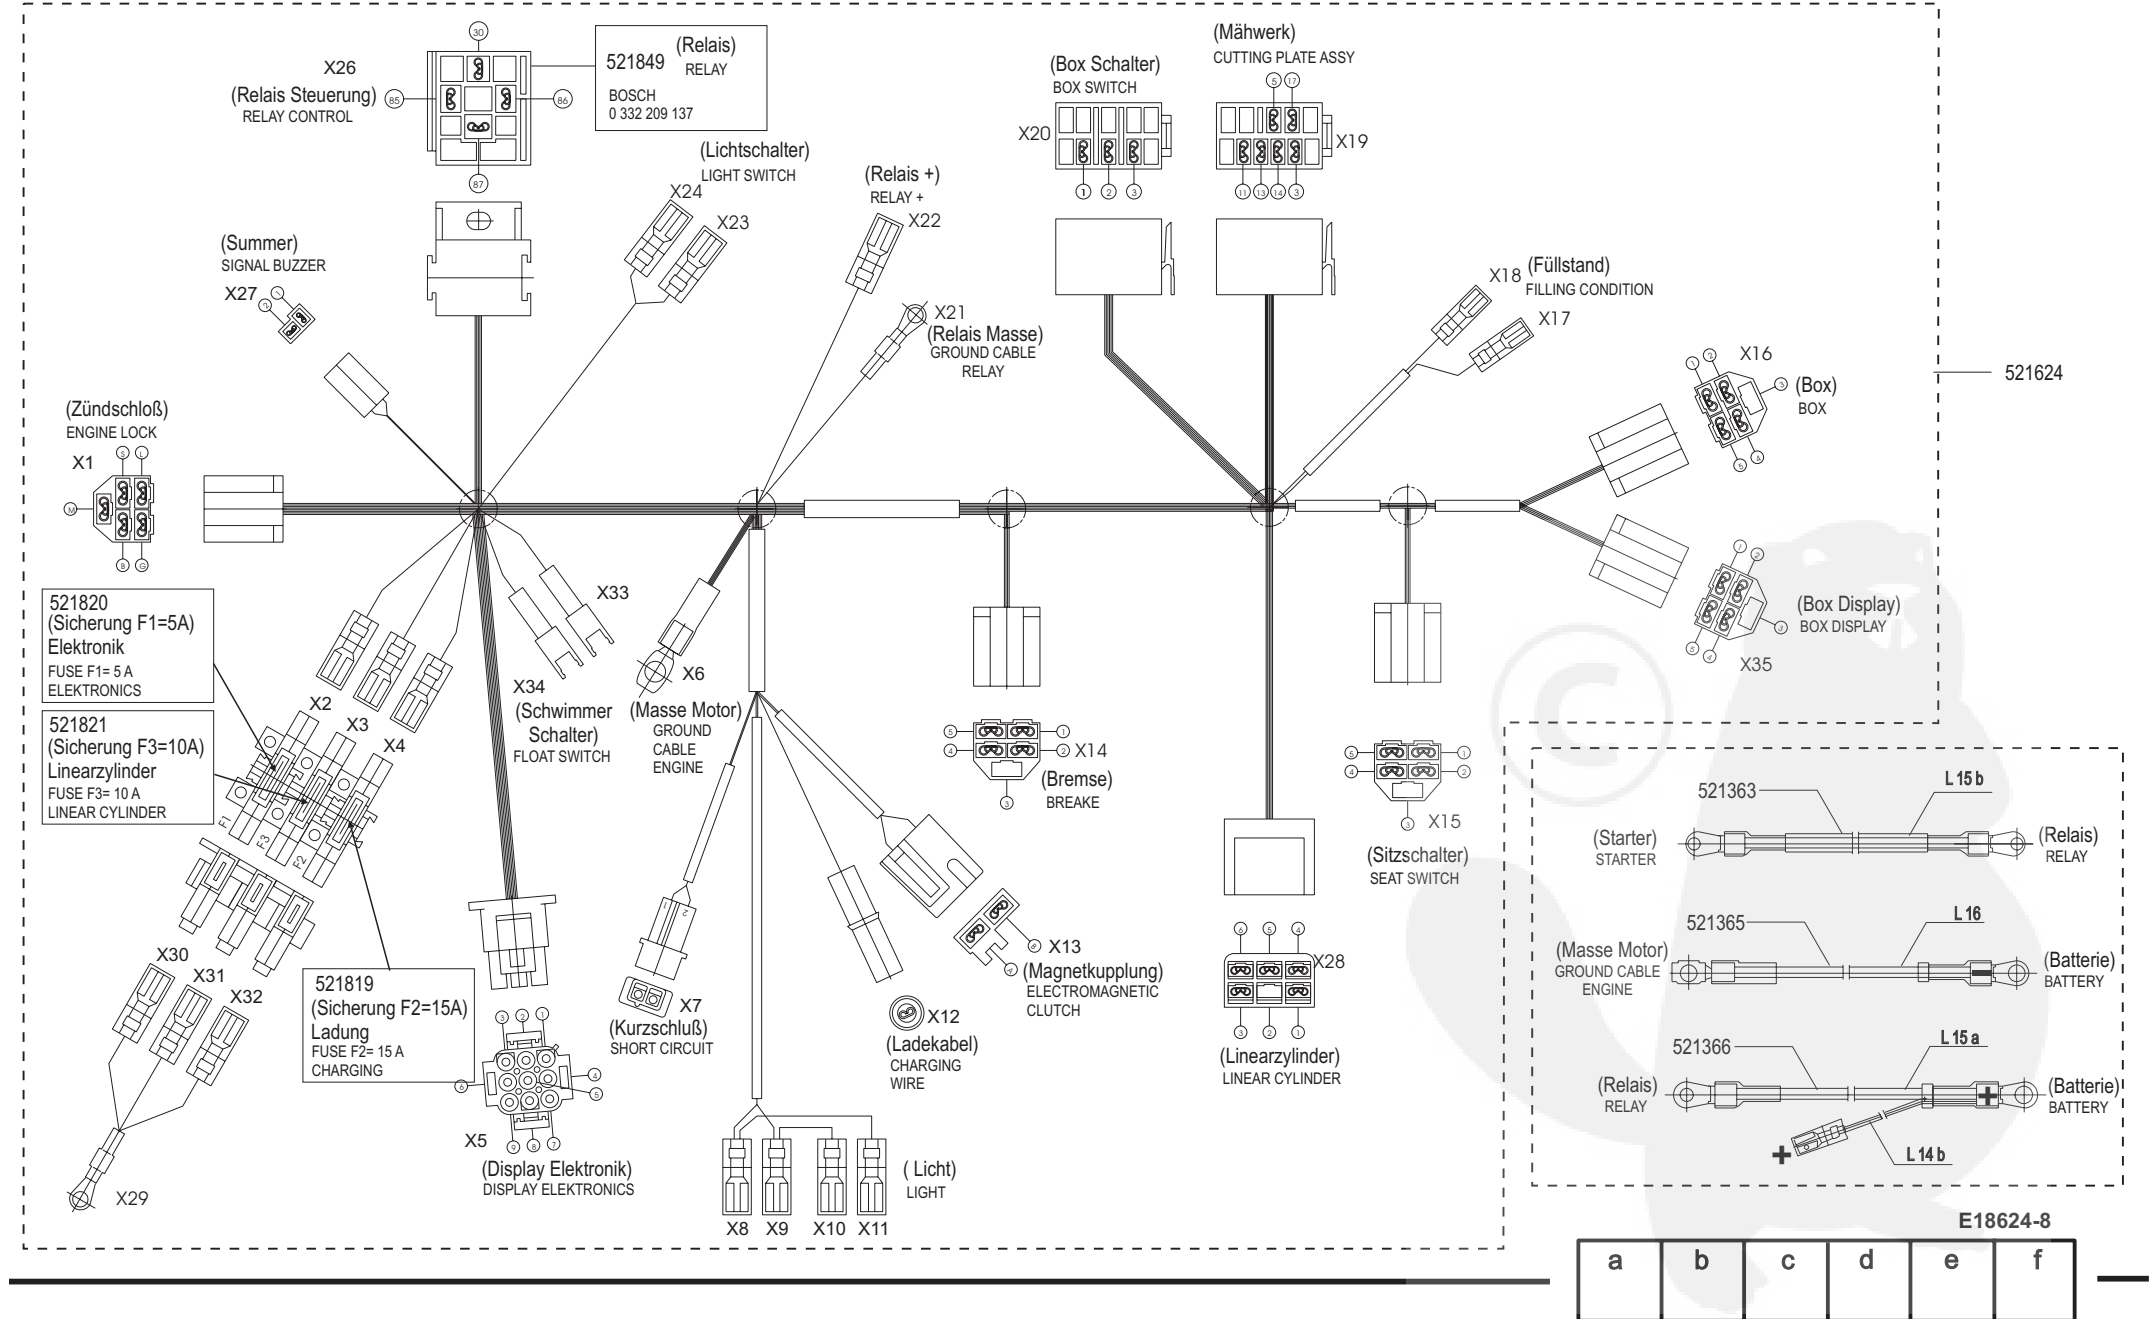

Power Line T20-102 HDE

Art. Nr. 118624

E18624-1

a	b	c	d	e	f
10/04					

Power Line T20-102 HDE

Art. Nr. 118624

E18624-2

a	b	c	d	e	f
---	---	---	---	---	---

Power Line T20-102 HDE

Art. Nr. 118624

ALKO
Garten+Hobby

E18624-3

a	b	c	d	e	f
---	---	---	---	---	---

Power Line T20-102 HDE

Art. Nr. 118624

E18624-4

a	b	c	d	e	f
---	---	---	---	---	---

Power Line T20-102 HDE

Art. Nr. 118624

E18624-5

a	b	c	d	e	f
---	---	---	---	---	---

Power Line T20-102 HDE

Art. Nr. 118624

E18624-6

a	b	c	d	e	f
---	---	---	---	---	---

Power Line T20-102 HDE

Art. Nr. 118624

E18624-7

a	b	c	d	e	f
---	---	---	---	---	---

Power Line T20-102 HDE

Art. Nr. 118624

E18624-8