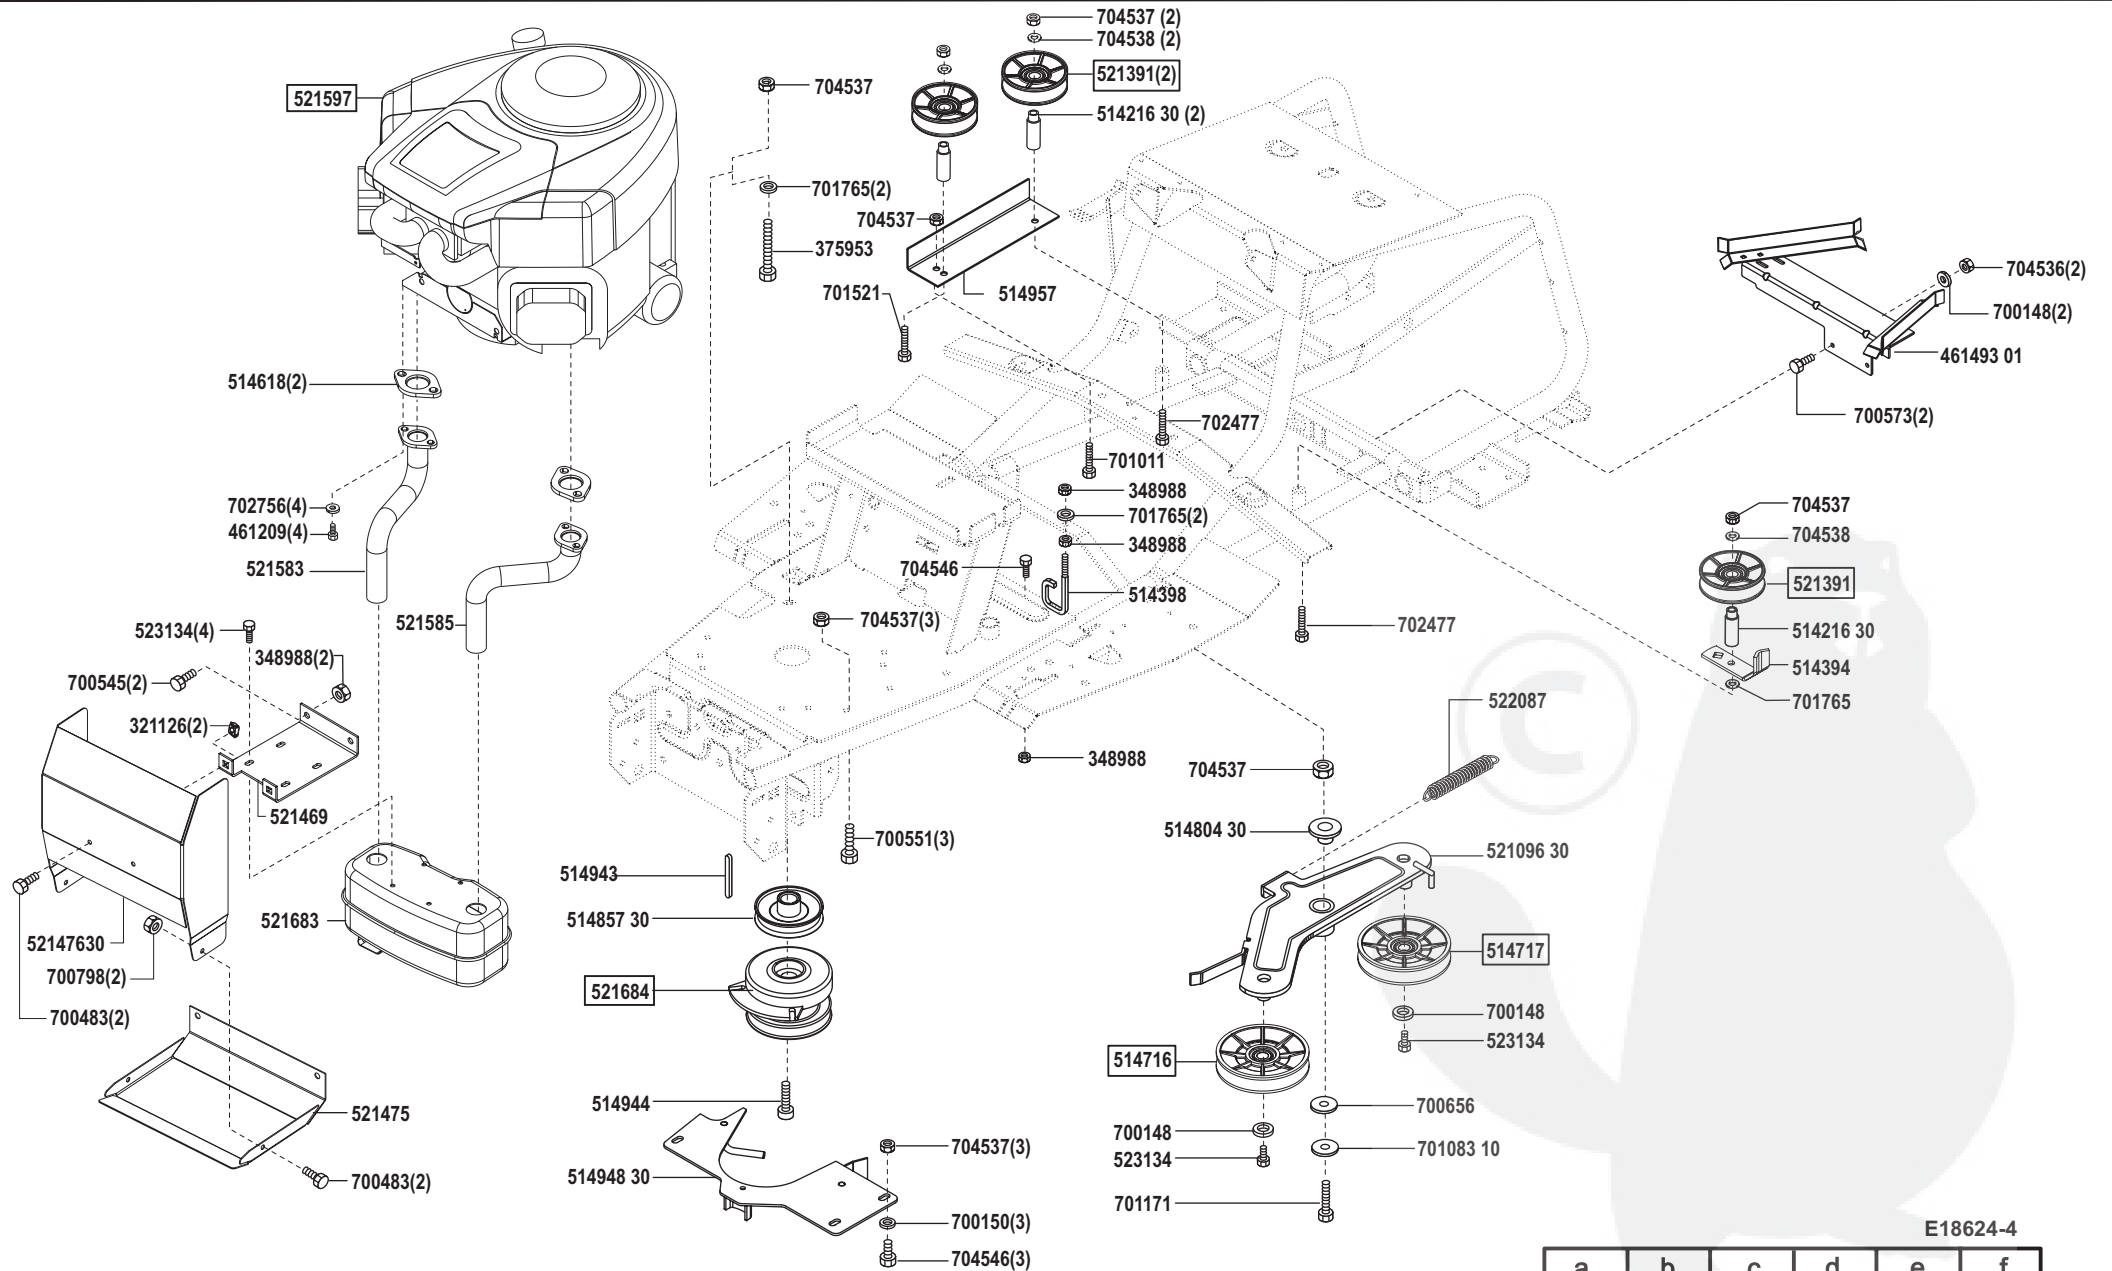

Power Line T20-102 HDE

Art. Nr. 118624

E18624-1

a	b	c	d	e	f
10/04					

Power Line T20-102 HDE

Art. Nr. 118624

E18624-2

a	b	c	d	e	f
---	---	---	---	---	---

Power Line T20-102 HDE

Art. Nr. 118624

ALKO
Garten+Hobby

E18624-3

a	b	c	d	e	f
---	---	---	---	---	---

Power Line T20-102 HDE

Art. Nr. 118624

E18624-4

a	b	c	d	e	f
---	---	---	---	---	---

Power Line T20-102 HDE

Art. Nr. 118624

E18624-5

a	b	c	d	e	f
---	---	---	---	---	---

Power Line T20-102 HDE

Art. Nr. 118624

E18624-6

a	b	c	d	e	f
---	---	---	---	---	---

Power Line T20-102 HDE

Art. Nr. 118624

E18624-7

a	b	c	d	e	f
---	---	---	---	---	---

Power Line T20-102 HDE

Art. Nr. 118624

E18624-8