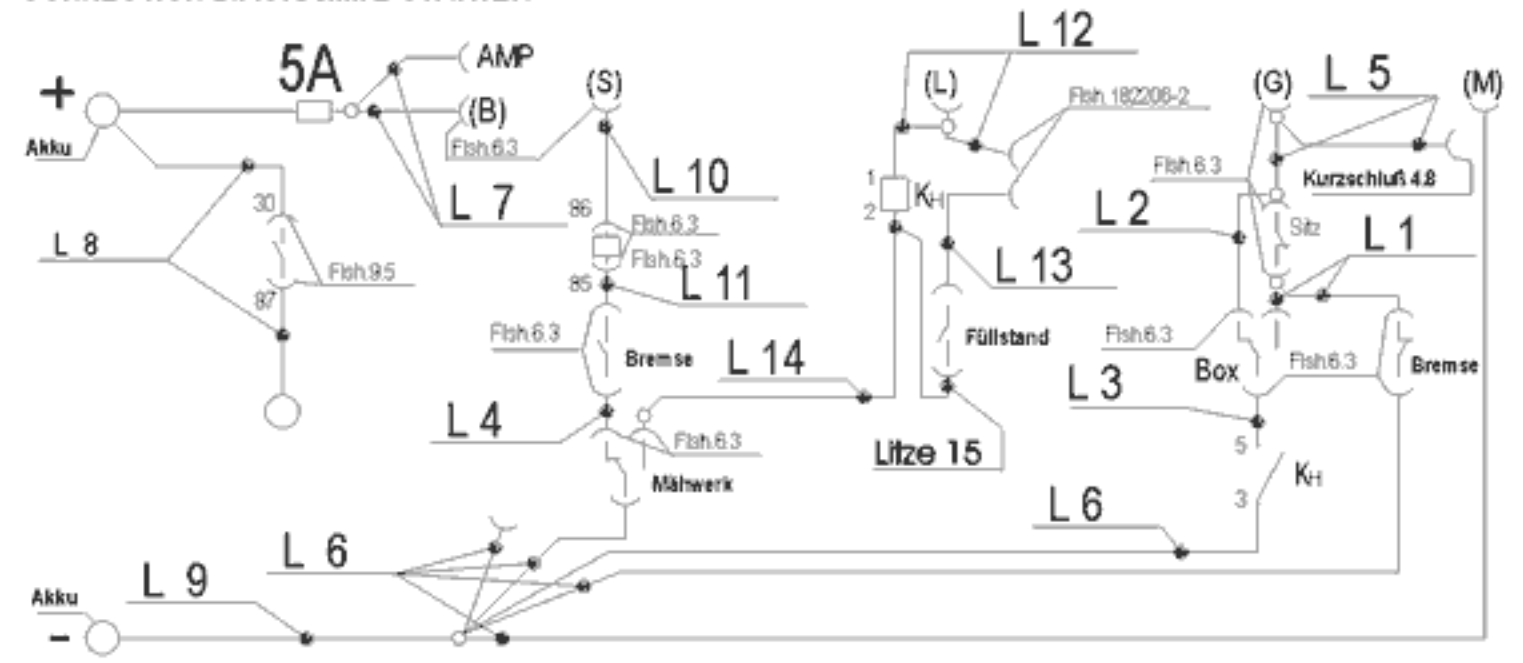

- L 1 = rosa pink
- L 2 = grau grey
- L 3 = weiß white
- L 4 = braun brown
- L 5 = grün green
- L 6 = schwarz black
- L 7 = rot red
- L 8 = rot red
- L 9 = blau blue
- L 10 = violet violet
- L 11 = orange orange
- L 12 = gelb yellow
- L 13 = blau blue
- L 14 = rot/weiß red/white
- L 15 = weiß/blau white/blue

Schaltplan Traktor E-Start
CONNECTION DIAGRAM E-STARTER

514188

514246

- L 1 = weiß white
- L 2 = rot red
- L 3 = braun brown
- L 4 = schwarz black