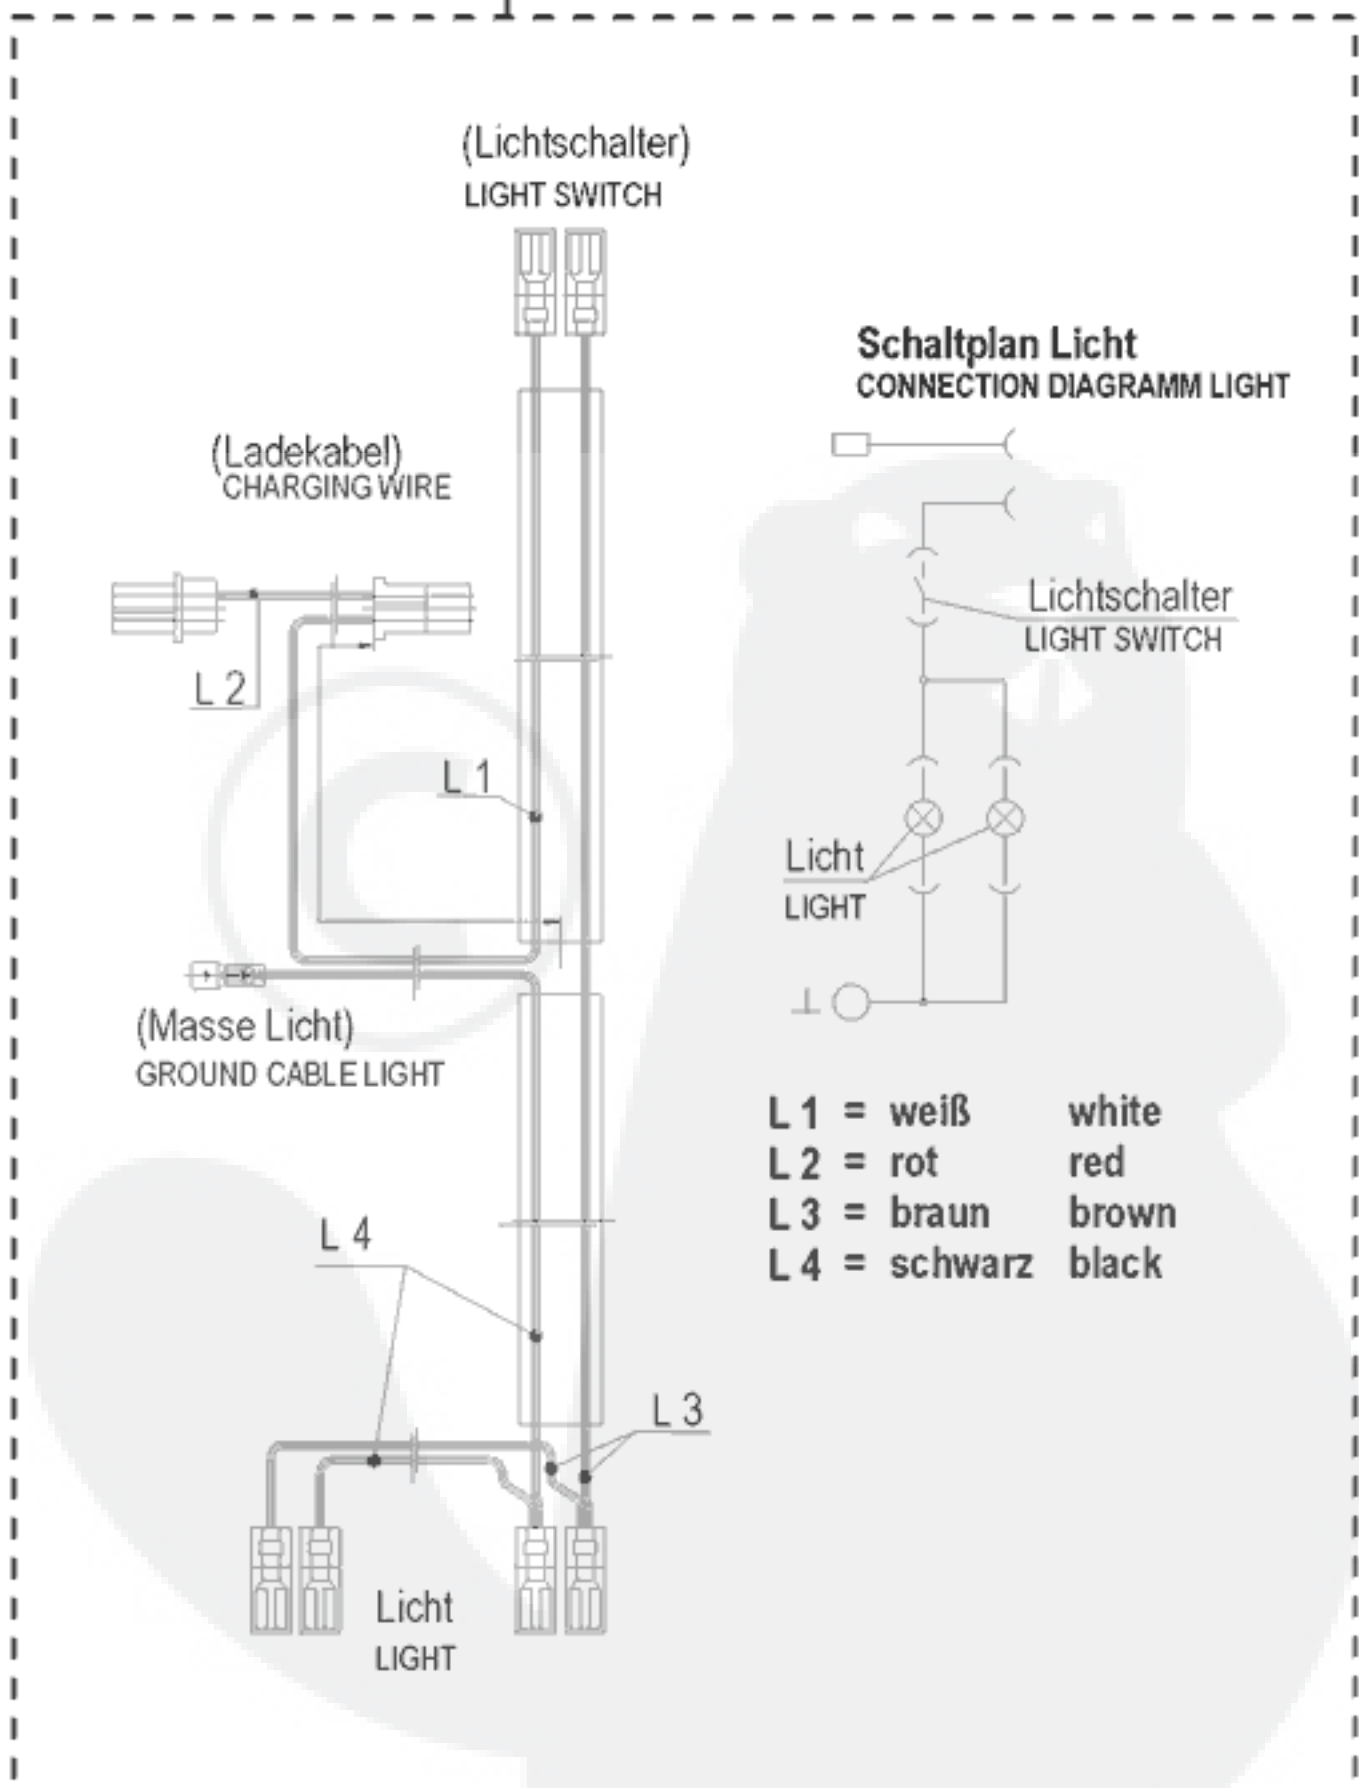

- L 1 = rosa pink
- L 2 = grau grey
- L 3 = weiß white
- L 4 = braun brown
- L 5 = grün green
- L 6 = schwarz black
- L 7 = rot red
- L 8 = rot red
- L 9 = blau blue
- L 10 = violet violet
- L 11 = orange orange
- L 12 = gelb yellow
- L 13 = blau blue
- L 14 = rot/weiß red/white
- L 15 = weiß/blau white/blue

Schaltplan Traktor E-Start
CONNECTION DIAGRAM E-STARTER

514188

514246

- L 1 = weiß white
- L 2 = rot red
- L 3 = braun brown
- L 4 = schwarz black