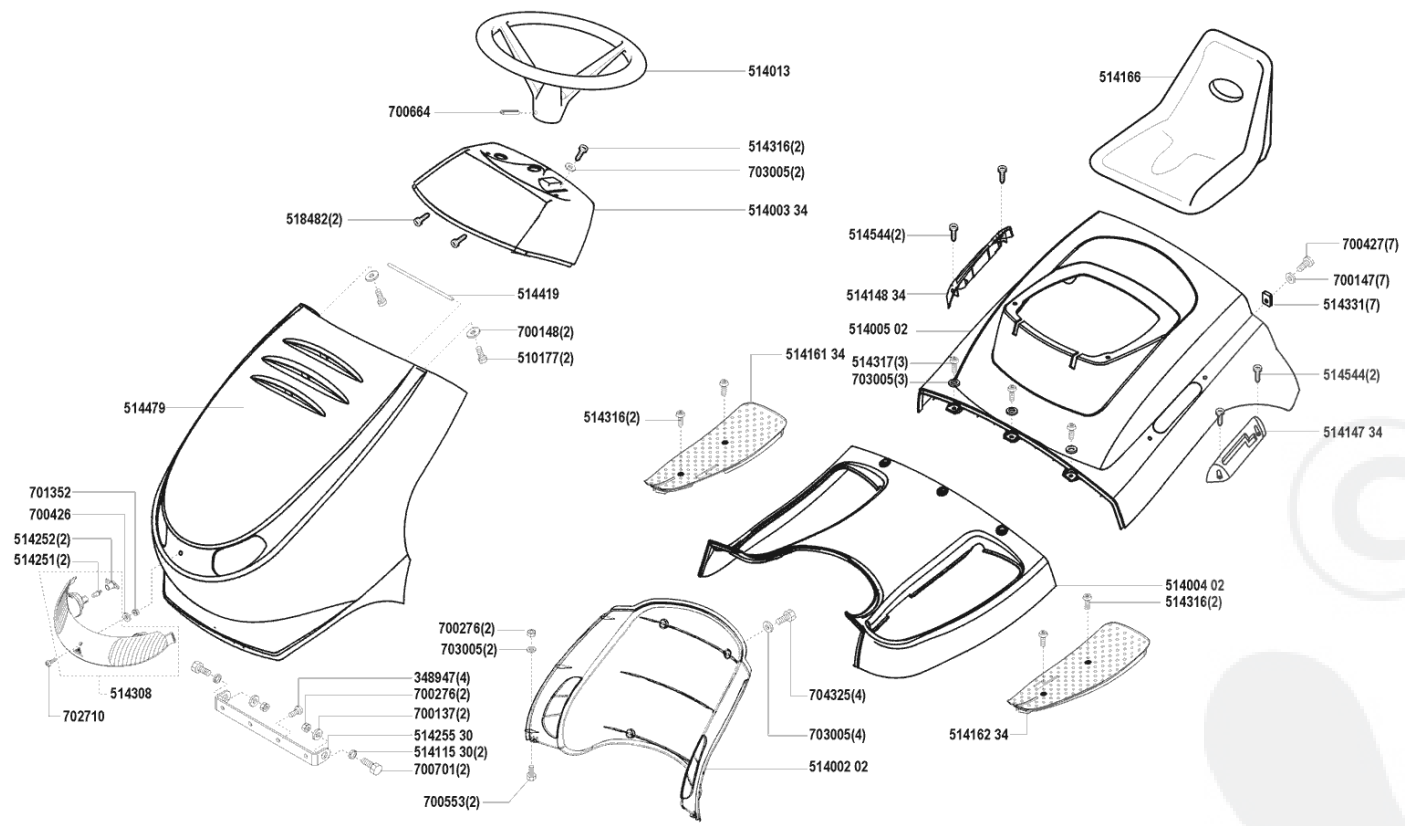

AL-KO Lawn tractor T 13-85 HD-H Eurocl. - 117834 - Year of manufacture 06/1998

AL-KO Lawn tractor T 13-85 HD-H Eurocl. - 117834 - Year of manufacture 06/1998

AL-KO Lawn tractor T 13-85 HD-H Eurocl. - 117834 - Year of manufacture 06/1998