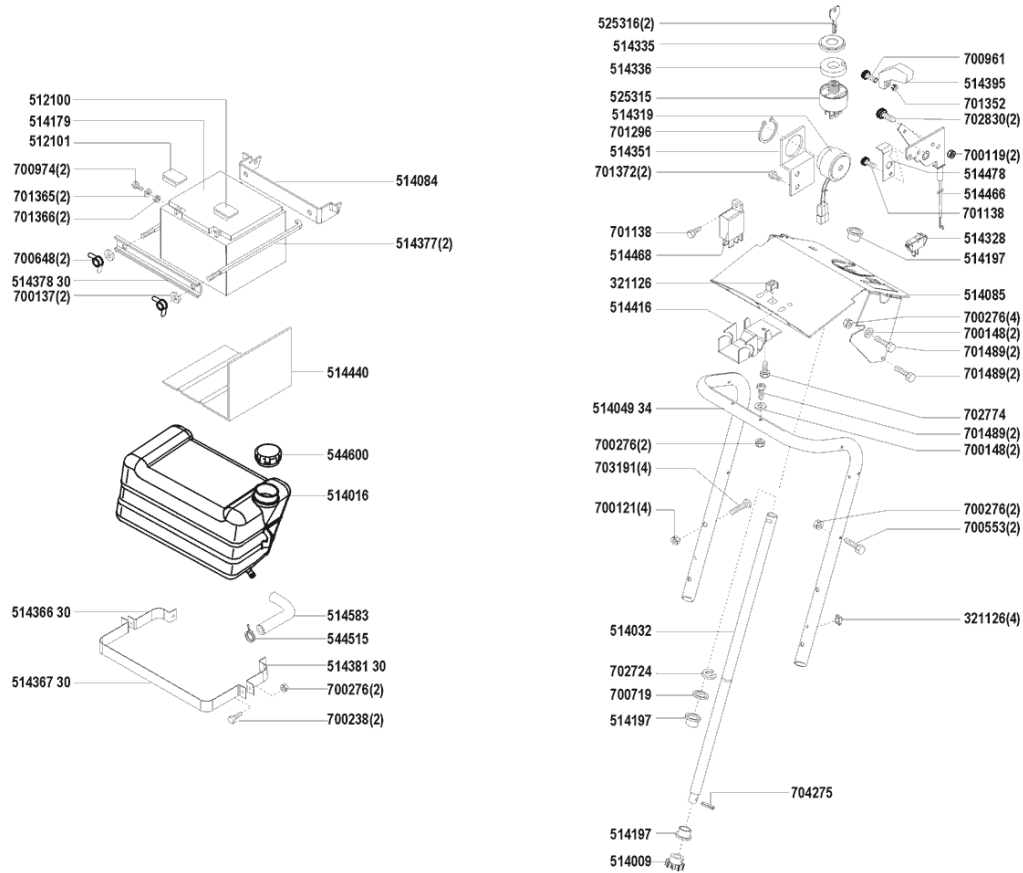

AL-KO Lawn tractor T 13-85 HD-H Eurocl. - 117834 - Year of manufacture 06/1998

AL-KO Lawn tractor T 13-85 HD-H Eurocl. - 117834 - Year of manufacture 06/1998

AL-KO Lawn tractor T 13-85 HD-H Eurocl. - 117834 - Year of manufacture 06/1998

514080 GRASSBOX BOTTOM
514081 BEARING ASSEMBLY
514083 CUTTER BELT
514084 BATTERY BRACKET
514085 SUPPORT BLADE
514092 SHAFT OLD 51409230
514094 SPACER
514098 PULLEY
514101 CONNECTION POLE GEAR SHIFTING.
51410330 ARTICULATED LEVER GEAR DRIVE
514717 TENSIONING ROLLER - OUTER COUP
514716 PULLEY
51411030 TENSIONING ROLLER - ROCKER
51411530 SPACER BUSHING SPERRKLINK
51412301 UPPER BOX PIPE.
51412730 BRACKET
51412830 PIN
51414130 ARTICULATED ROD
514145 BALL BEARING
521085 HOOD H.TAMP. (521085)
51415530 BAR
514157 THROTTLE CABLE
51415930 REAR ADJUSTABLE SPACER
51416101 PEDAL RH
51416201 PEDAL LH
514165 HANDLE
514166 SEAT
51416801 PEDAL LH
514174 KNOB
514258 QUILL MW OLD 514787
514176 BLADE HOLDER
512073 BATTERY 12V/17AH OLD 117009
51418130 COUNTER ROLLER BR
514184 WASHER GEAR DRIVE.HD
51418501 ARMITURE BEARING RH
51418601 ARMITURE BEARING RH.BOX(514186
514190 BRACKET
514195 SWITCH CASING RH F. TANK GAUGE
514197 BUSHING
51420401 CUTTER DECK 82CM - OLD 5142043
51420530 BOLT
51420801 REAR HEIGHT ADJUSTER
51421101 FRONT HEIGHT ADJUSTER
51421301 SALIENT HEIGHT ADJUSTER
51421630 SPACER
51422030 WASHER OLD 514220
514224 LEVER
514227 SPRING