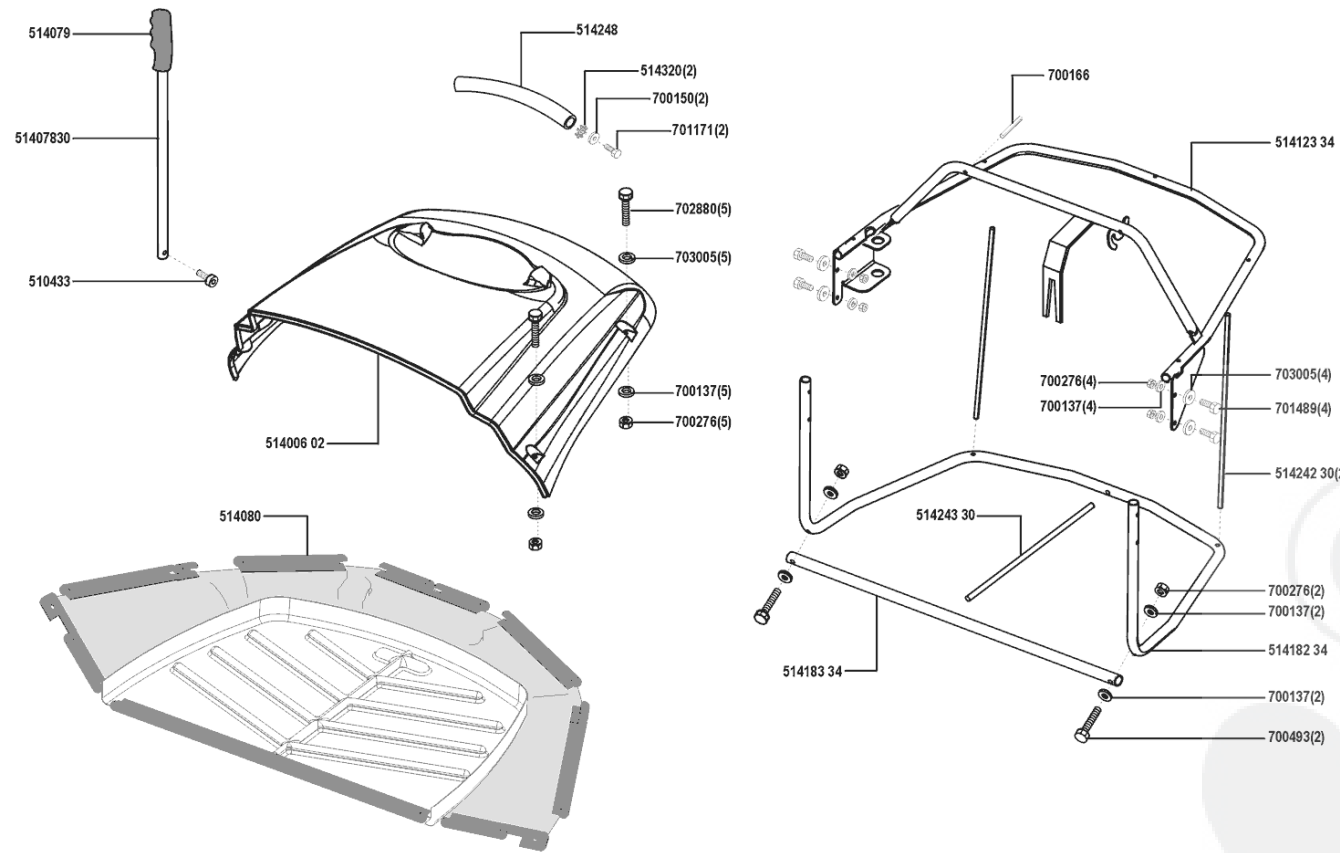

AL-KO Lawn tractor T 13-85 HD-H Eurocl. - 117834 - Year of manufacture 06/1998