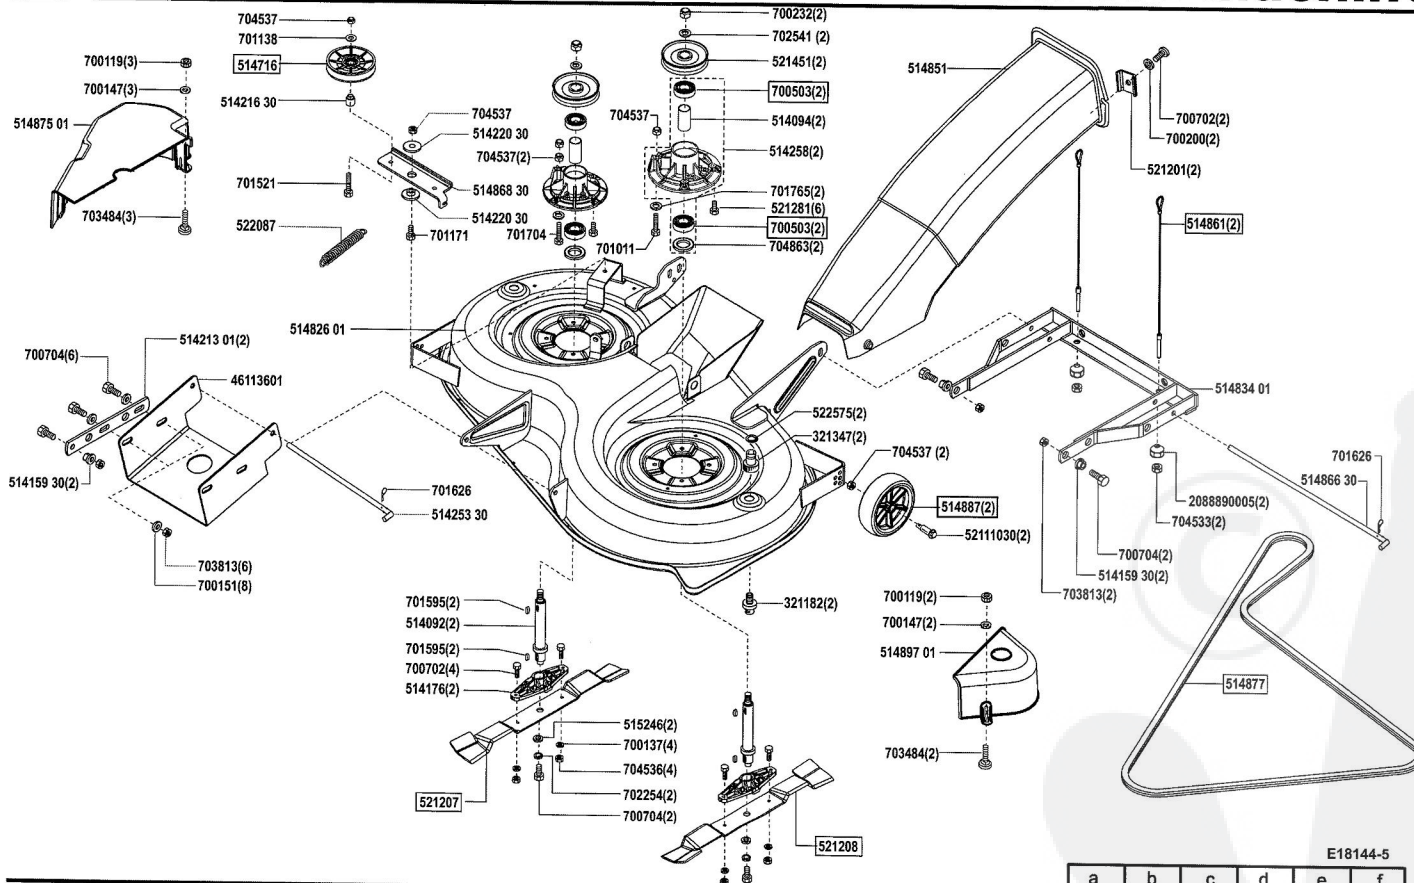

Art. 118144

HVC Garden machines

E18144-4

a	b	c	d	e	f
02/01	04/03	10/04			

HVC T 17-102 HD LUX

Art. 118144

HVC Garden machines

E18144-5

a	b	c	d	e	f
10/00	04/03	02/04	10/04		

HVC T 17-102 HD LUX

Art. 118144

HVC Garden machines

E18144-6

a	b	c	d	e	f
10/00	04/03	03/06			

HVC T 17-102 HD LUX

Art. 118144

HVC Garden machines

E18144-7

a	b	c	d	e	f
02/01	04/03	05/03			

HVC T 17-102 HD LUX

Art. 118144

HVC Garden machines

- L 1 = rosa pink
- L 2 = grau grey
- L 3 = weiß white
- L 4 = braun brown
- L 5 = grün green
- L 6 = schwarz black
- L 7 = rot red
- L 8 = violett violet
- L 9 = orange orange
- L 10 = gelb yellow
- L 11 = blau blue
- L 12 = rot/weiß red/white
- L 13 = weiß/blau white/blue
- L 14 a = rot red
- L 14 b = rot red
- L 15 a = rot red
- L 15 b = rot red
- L 16 = blau blue
- L 17 = grün/rot green/red