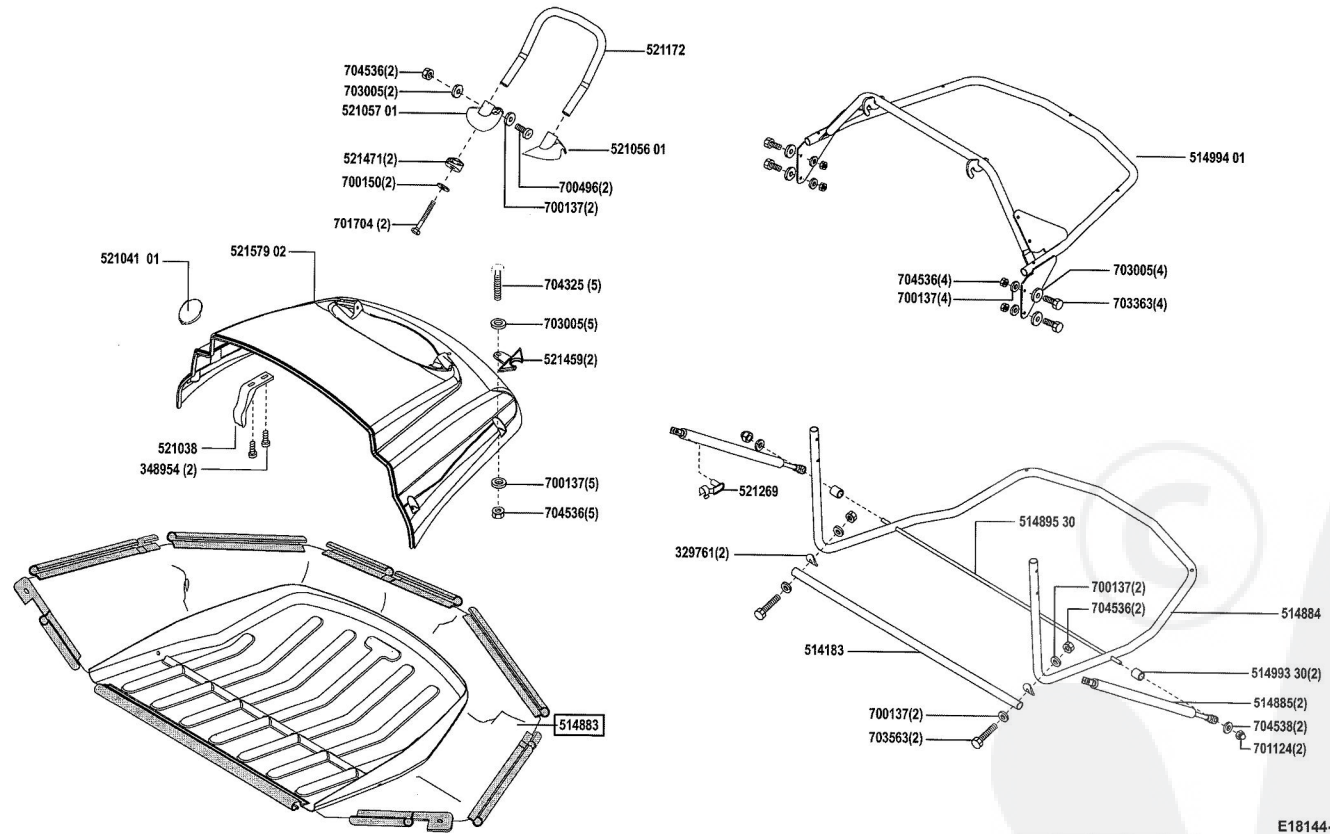

a	b	c	d	e	f
10/00	04/03	02/04	10/04		

HVC T 17-102 HD LUX

Art. 118144

HVC Garden machines

E18144-6

a	b	c	d	e	f
10/00	04/03	03/06			

HVC T 17-102 HD LUX

Art. 118144

HVC Garden machines

E18144-7

a	b	c	d	e	f
02/01	04/03	05/03			

HVC T 17-102 HD LUX

Art. 118144

HVC Garden machines

- L 1 = rosa pink
- L 2 = grau grey
- L 3 = weiß white
- L 4 = braun brown
- L 5 = grün green
- L 6 = schwarz black
- L 7 = rot red
- L 8 = violett violet
- L 9 = orange orange
- L 10 = gelb yellow
- L 11 = blau blue
- L 12 = rot/weiß red/white
- L 13 = weiß/blau white/blue
- L 14 a = rot red
- L 14 b = rot red
- L 15 a = rot red
- L 15 b = rot red
- L 16 = blau blue
- L 17 = grün/rot green/red

E18144-8

a	b	c	d	e	f
10/00	02/01	04/03			