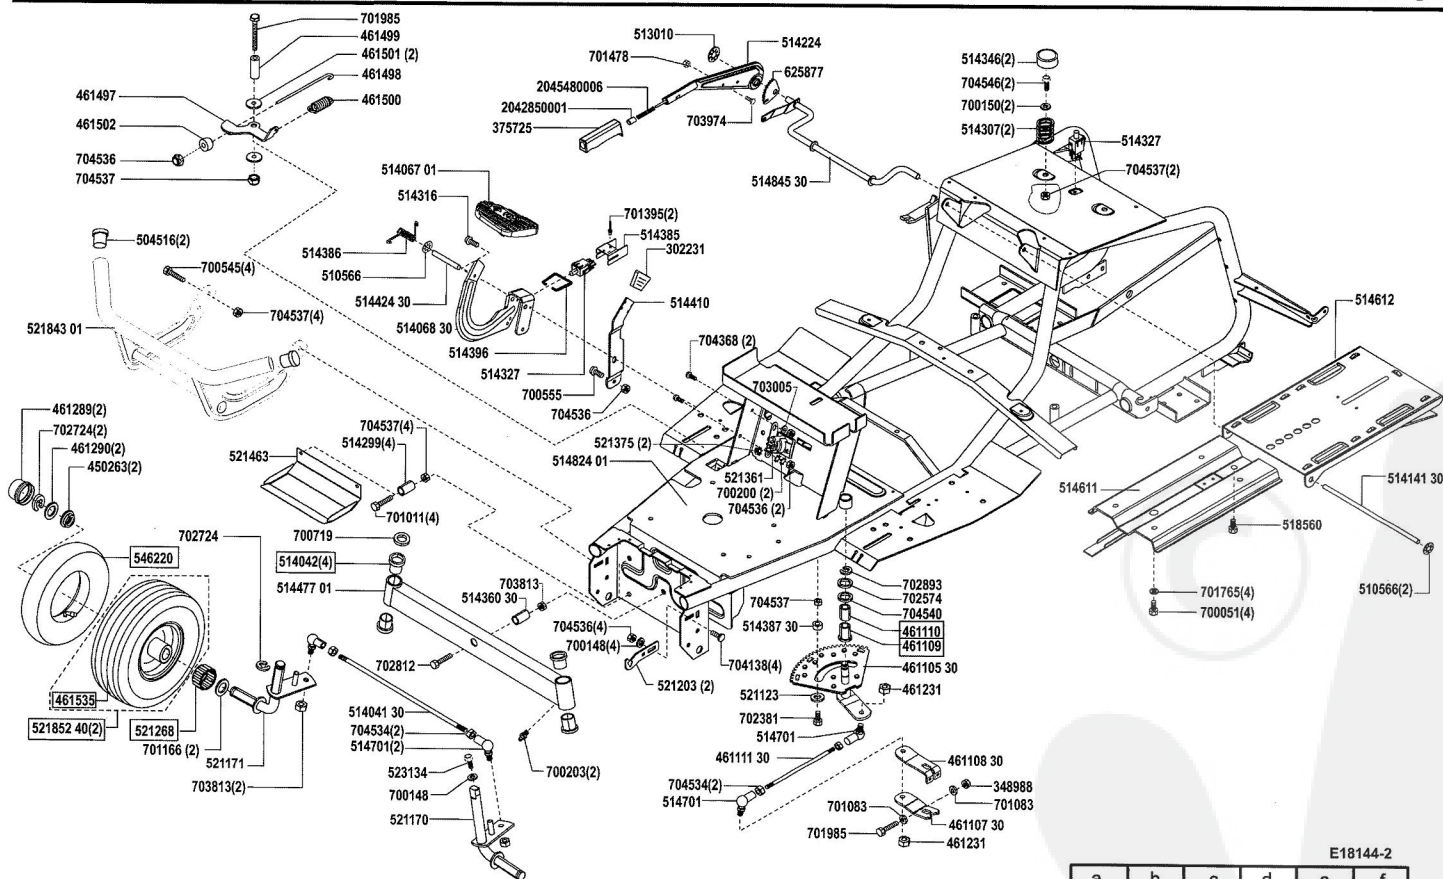

HVC T 17-102 HD LUX

Art. 118144

HVC Garden machines

E18144-1

a	b	c	d	e	f
10/00	02/01	04/03	05/04		

HVC T 17-102 HD LUX

Art. 118144

HVC Garden machines

E18144-2

a	b	c	d	e	f
02/01	06/01	04/03	02/04	05/04	10/04

HVC T 17-102 HD LUX

Art. 118144

HVC Garden machines

E18144-3

a	b	c	d	e	f
10/00	04/03	05/04	10/04		

HVC T 17-102 HD LUX

a	b	c	d	e	f
10/00	04/03	02/04	10/04		

HVC T 17-102 HD LUX

Art. 118144

HVC Garden machines

E18144-6

a	b	c	d	e	f
10/00	04/03	03/06			

HVC T 17-102 HD LUX

Art. 118144

HVC Garden machines

E18144-7

a	b	c	d	e	f
02/01	04/03	05/03			

HVC T 17-102 HD LUX

Art. 118144

HVC Garden machines

- L 1 = rosa pink
- L 2 = grau grey
- L 3 = weiß white
- L 4 = braun brown
- L 5 = grün green
- L 6 = schwarz black
- L 7 = rot red
- L 8 = violett violet
- L 9 = orange orange
- L 10 = gelb yellow
- L 11 = blau blue
- L 12 = rot/weiß red/white
- L 13 = weiß/blau white/blue
- L 14 a = rot red
- L 14 b = rot red
- L 15 a = rot red
- L 15 b = rot red
- L 16 = blau blue
- L 17 = grün/rot green/red