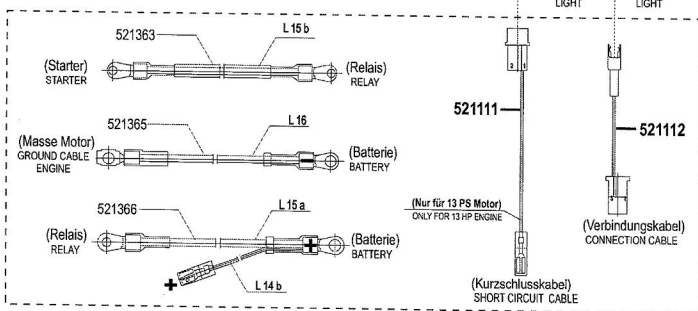

HVC Garden machines

E18144-7

a	b	c	d	e	f
02/01	04/03	05/03			

HVC T 17-102 HD LUX

Art. 118144

HVC Garden machines

- L 1 = rosa pink
- L 2 = grau grey
- L 3 = weiß white
- L 4 = braun brown
- L 5 = grün green
- L 6 = schwarz black
- L 7 = rot red
- L 8 = violett violet
- L 9 = orange orange
- L 10 = gelb yellow
- L 11 = blau blue
- L 12 = rot/weiß red/white
- L 13 = weiß/blau white/blue
- L 14 a = rot red
- L 14 b = rot red
- L 15 a = rot red
- L 15 b = rot red
- L 16 = blau blue
- L 17 = grün/rot green/red