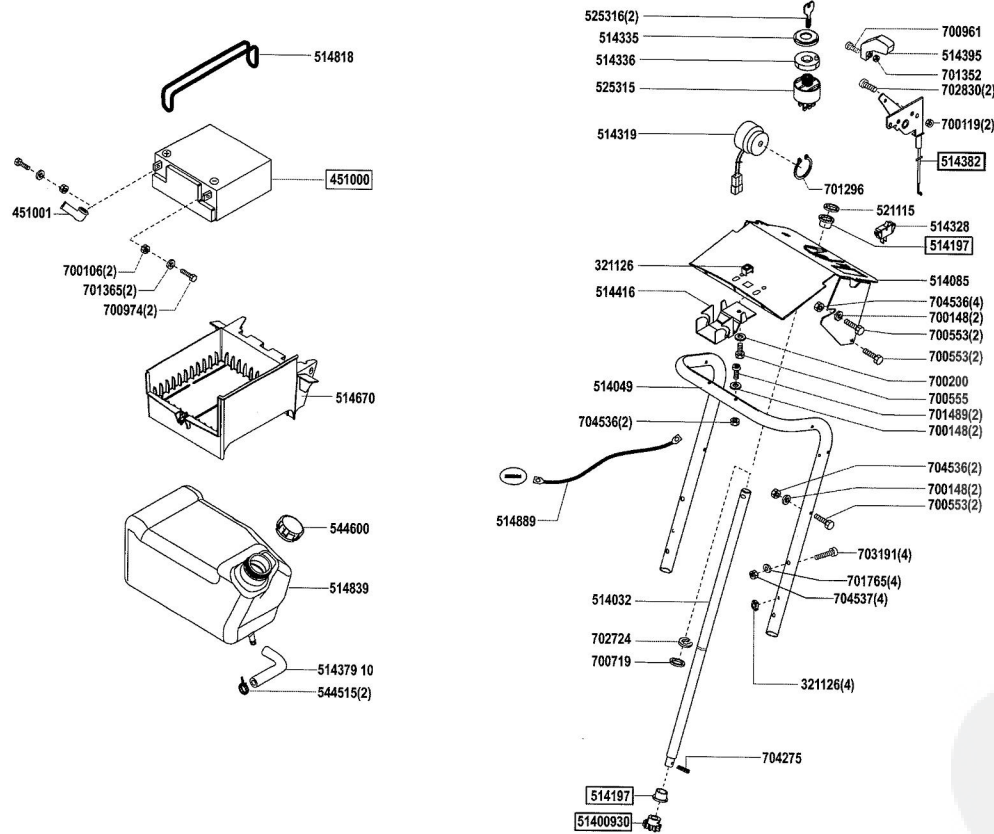

Art. 118144

HVC Garden machines

E18144-4

a	b	c	d	e	f
02/01	04/03	10/04			

HVC T 17-102 HD LUX

Art. 118144

HVC Garden machines

E18144-5

a	b	c	d	e	f
10/00	04/03	02/04	10/04		

HVC T 17-102 HD LUX

Art. 118144

HVC Garden machines

E18144-6

a	b	c	d	e	f
10/00	04/03	03/06			

HVC T 17-102 HD LUX

Art. 118144

HVC Garden machines

E18144-7

a	b	c	d	e	f
02/01	04/03	05/03			

HVC T 17-102 HD LUX

Art. 118144

HVC Garden machines

- L 1 = rosa pink
- L 2 = grau grey
- L 3 = weiß white
- L 4 = braun brown
- L 5 = grün green
- L 6 = schwarz black
- L 7 = rot red
- L 8 = violett violet
- L 9 = orange orange
- L 10 = gelb yellow
- L 11 = blau blue
- L 12 = rot/weiß red/white
- L 13 = weiß/blau white/blue
- L 14 a = rot red
- L 14 b = rot red
- L 15 a = rot red
- L 15 b = rot red
- L 16 = blau blue
- L 17 = grün/rot green/red