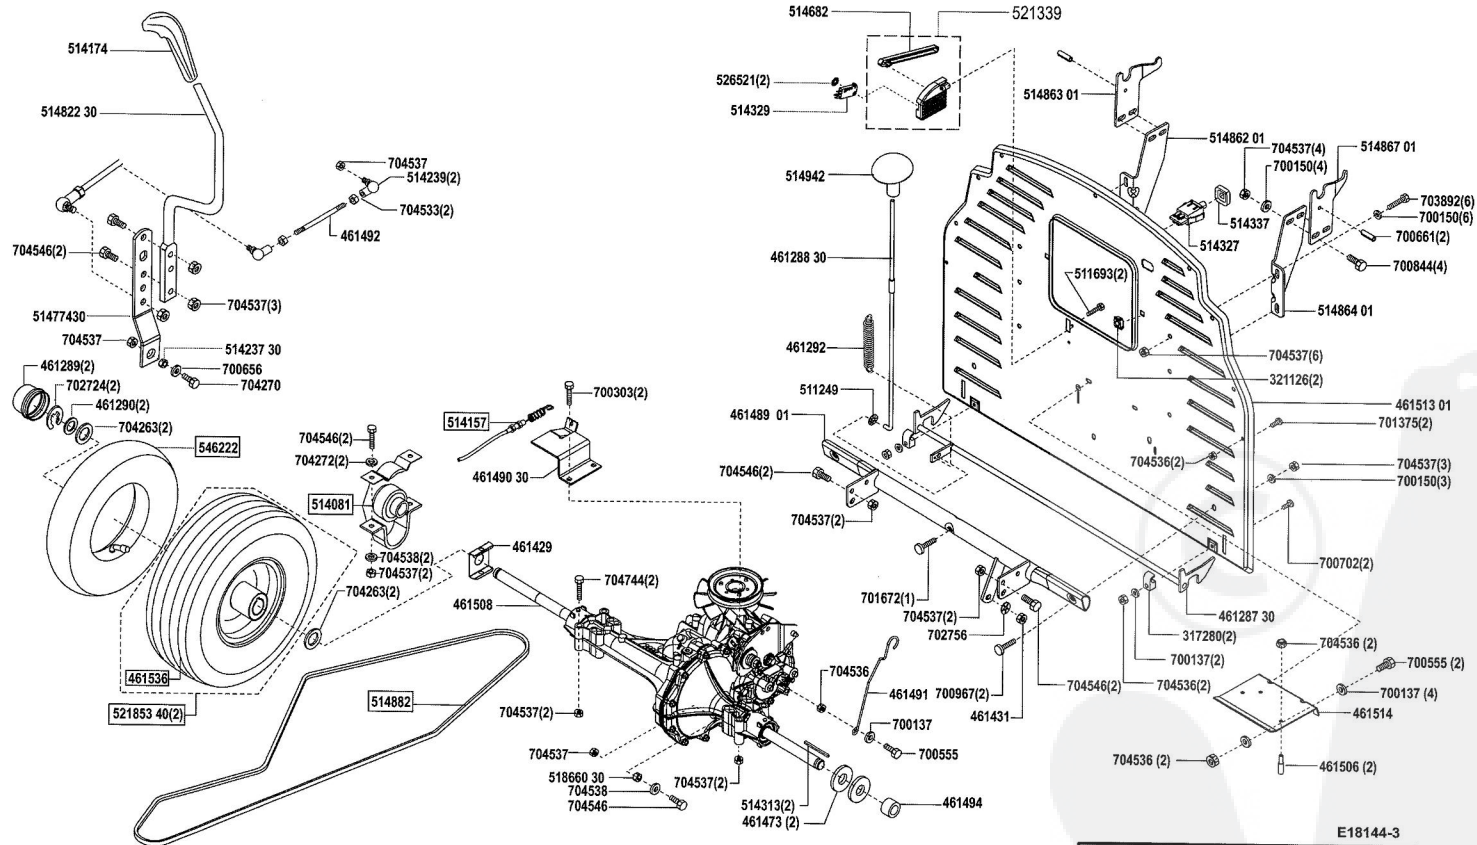

HVC T 17-102 HD LUX

Art. 118144

HVC Garden machines

E18144-1

a	b	c	d	e	f
10/00	02/01	04/03	05/04		

HVC T 17-102 HD LUX

Art. 118144

HVC Garden machines

E18144-2

a	b	c	d	e	f
02/01	06/01	04/03	02/04	05/04	10/04

HVC T 17-102 HD LUX

Art. 118144

HVC Garden machines

E18144-3

a	b	c	d	e	f
10/00	04/03	05/04	10/04		

HVC T 17-102 HD LUX

HVC Garden machines

E18144-7

a	b	c	d	e	f
02/01	04/03	05/03			

HVC T 17-102 HD LUX

Art. 118144

HVC Garden machines

- L 1 = rosa pink
- L 2 = grau grey
- L 3 = weiß white
- L 4 = braun brown
- L 5 = grün green
- L 6 = schwarz black
- L 7 = rot red
- L 8 = violett violet
- L 9 = orange orange
- L 10 = gelb yellow
- L 11 = blau blue
- L 12 = rot/weiß red/white
- L 13 = weiß/blau white/blue
- L 14 a = rot red
- L 14 b = rot red
- L 15 a = rot red
- L 15 b = rot red
- L 16 = blau blue
- L 17 = grün/rot green/red

E18144-8

a	b	c	d	e	f
10/00	02/01	04/03			