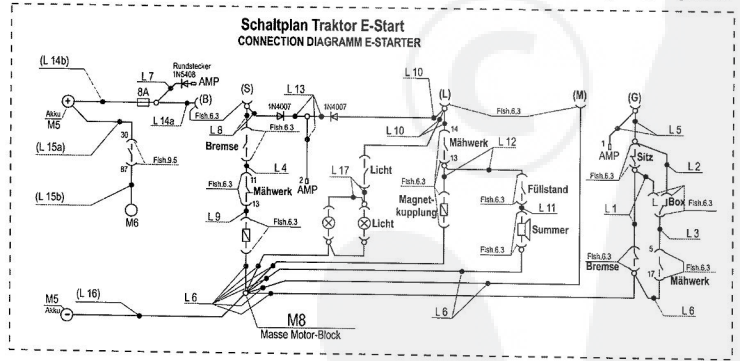

HVC Garden machines

E18144-7

a	b	c	d	e	f
02/01	04/03	05/03			

HVC T 17-102 HD LUX

Art. 118144

HVC Garden machines

- L 1 = rosa pink
- L 2 = grau grey
- L 3 = weiß white
- L 4 = braun brown
- L 5 = grün green
- L 6 = schwarz black
- L 7 = rot red
- L 8 = violett violet
- L 9 = orange orange
- L 10 = gelb yellow
- L 11 = blau blue
- L 12 = rot/weiß red/white
- L 13 = weiß/blau white/blue
- L 14 a = rot red
- L 14 b = rot red
- L 15 a = rot red
- L 15 b = rot red
- L 16 = blau blue
- L 17 = grün/rot green/red