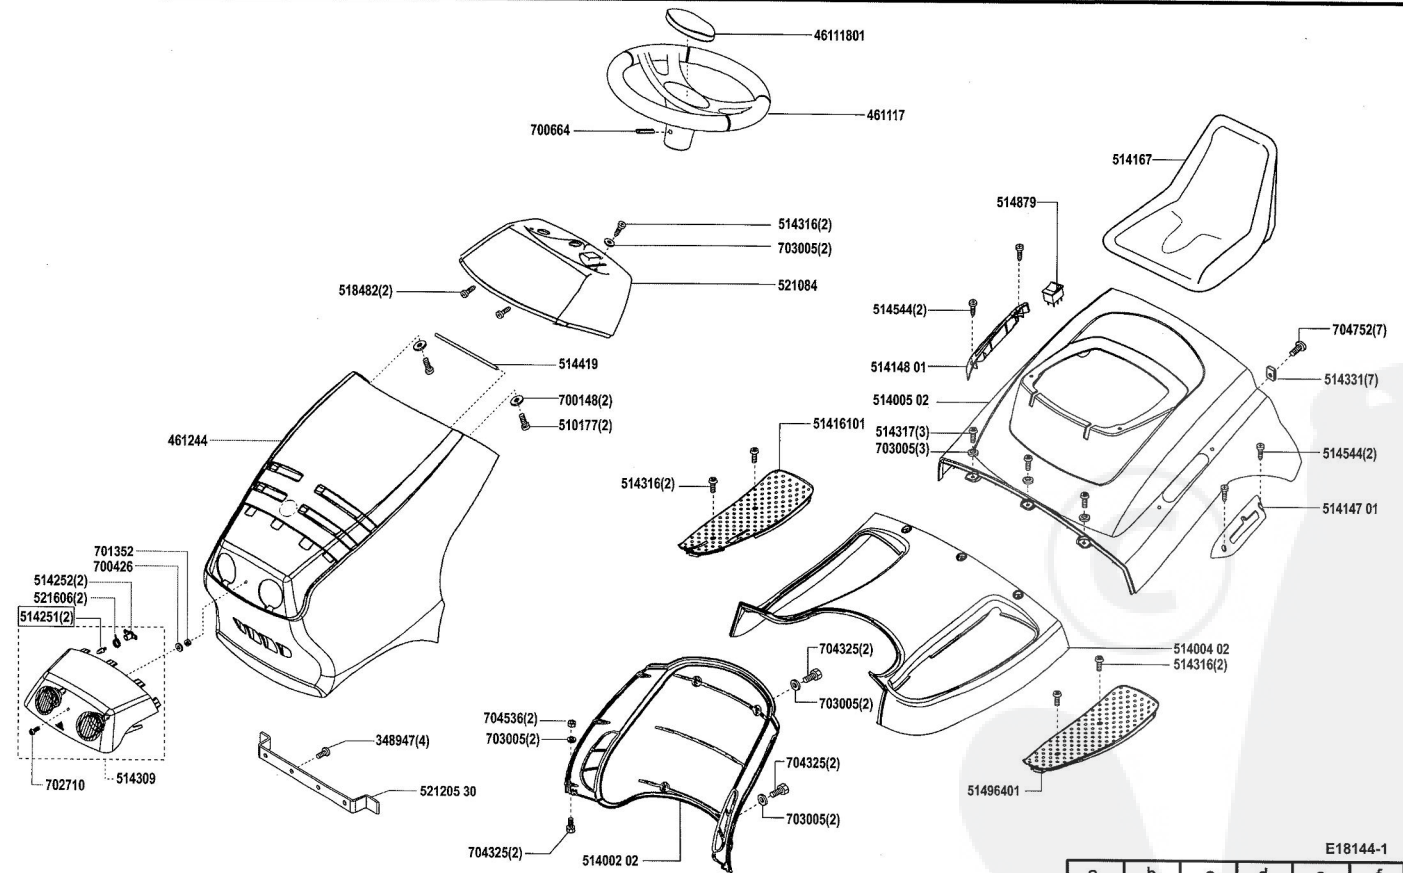

HVC T 17-102 HD LUX

Art. 118144

HVC Garden machines

E18144-1

a	b	c	d	e	f
10/00	02/01	04/03	05/04