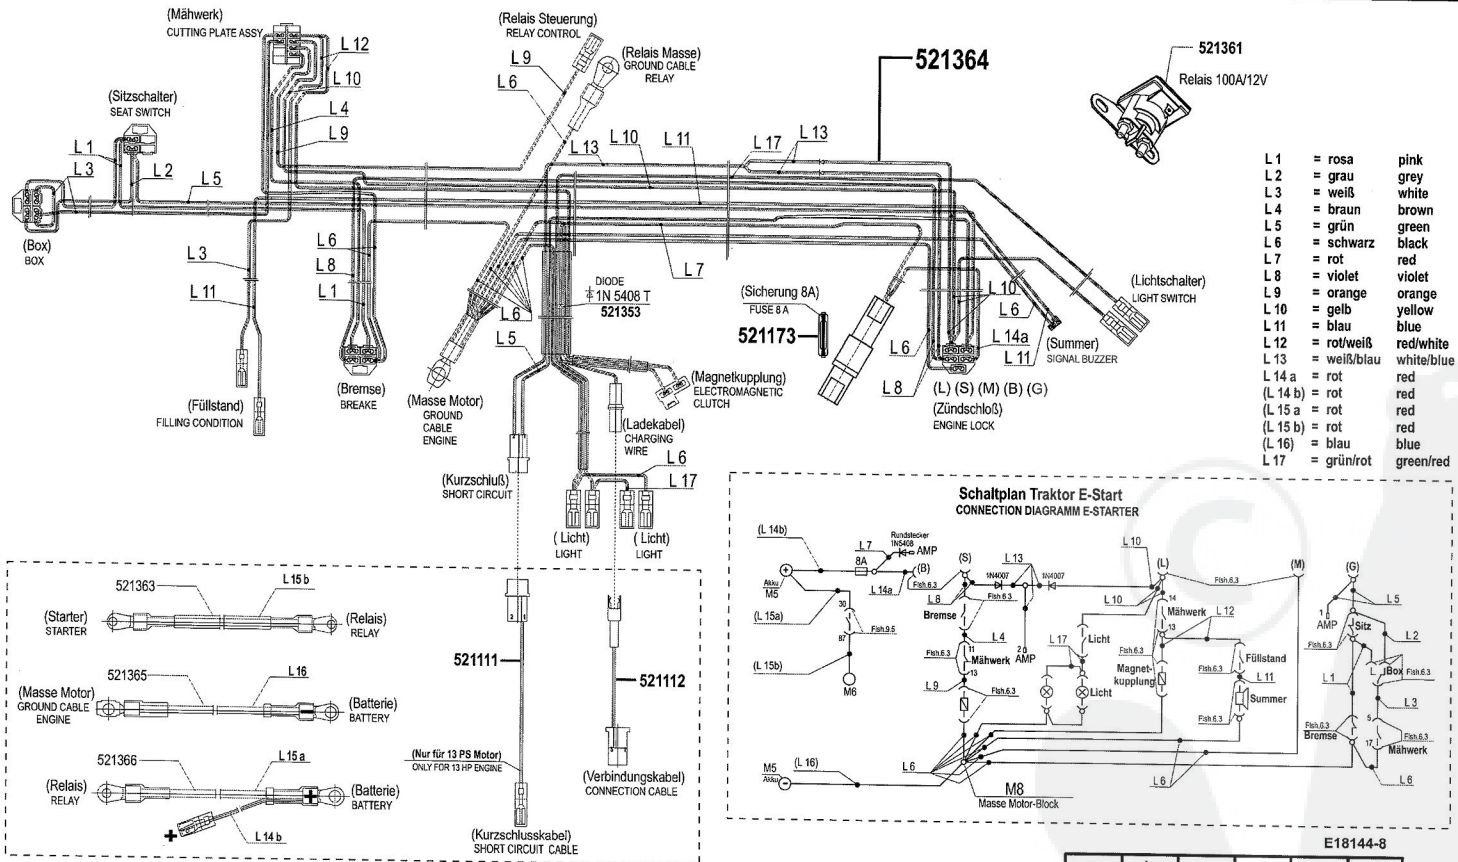

HVC Garden machines

E18144-7

a	b	c	d	e	f
02/01	04/03	05/03			

HVC T 17-102 HD LUX

Art. 118144

HVC Garden machines

- L 1 = rosa pink
- L 2 = grau grey
- L 3 = weiß white
- L 4 = braun brown
- L 5 = grün green
- L 6 = schwarz black
- L 7 = rot red
- L 8 = violett violet
- L 9 = orange orange
- L 10 = gelb yellow
- L 11 = blau blue
- L 12 = rot/weiß red/white
- L 13 = weiß/blau white/blue
- L 14 a = rot red
- L 14 b = rot red
- L 15 a = rot red
- L 15 b = rot red
- L 16 = blau blue
- L 17 = grün/rot green/red

E18144-8

a	b	c	d	e	f
10/00	02/01	04/03			