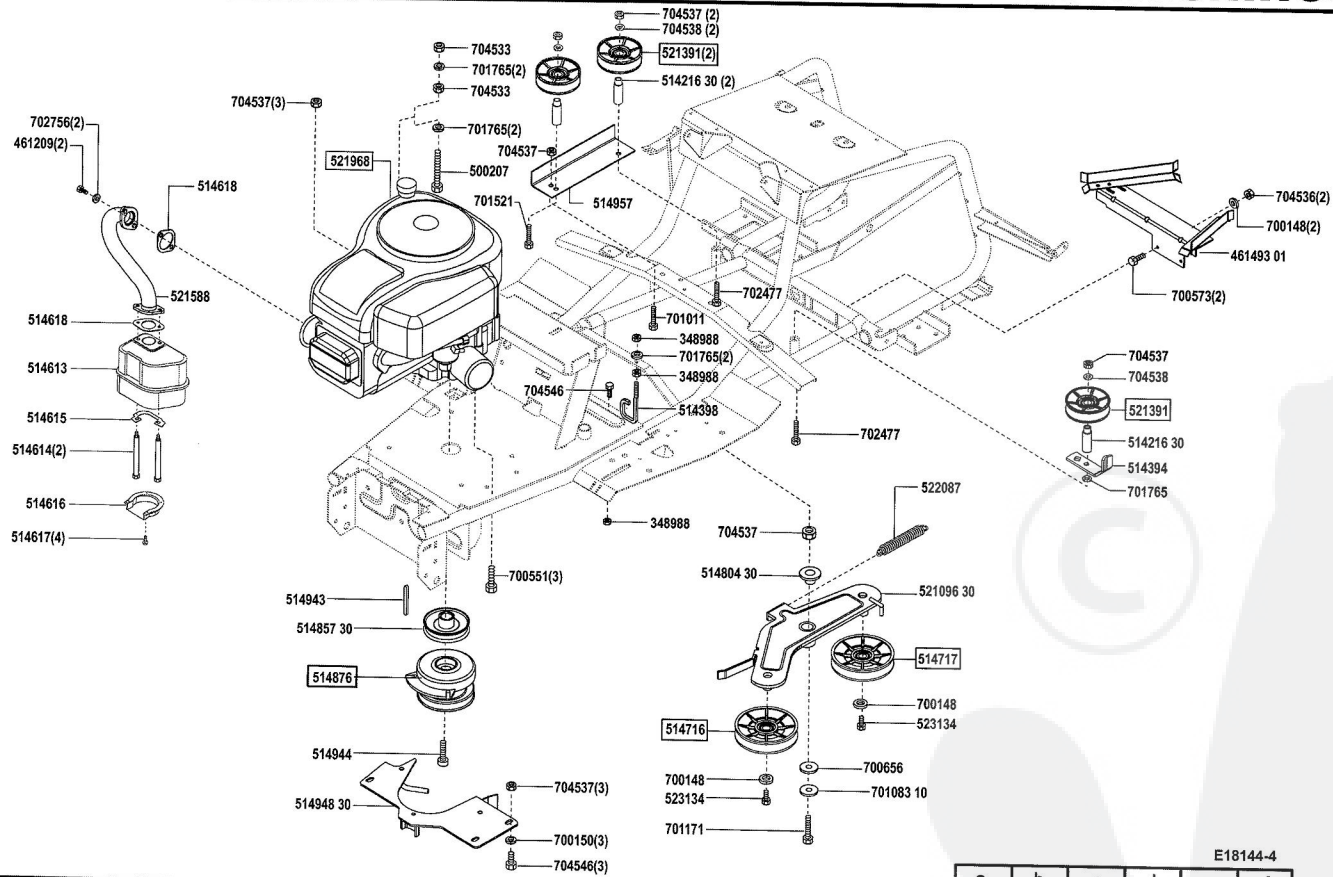

E18144-2

a	b	c	d	e	f
02/01	06/01	04/03	02/04	05/04	10/04

HVC T 17-102 HD LUX

Art. 118144

HVC Garden machines

E18144-3

a	b	c	d	e	f
10/00	04/03	05/04	10/04		

HVC T 17-102 HD LUX

Art. 118144

HVC Garden machines

E18144-4

a	b	c	d	e	f
02/01	04/03	10/04			

HVC T 17-102 HD LUX

Art. 118144

HVC Garden machines

E18144-5

HVC Garden machines

E18144-7

a	b	c	d	e	f
02/01	04/03	05/03			

HVC T 17-102 HD LUX

Art. 118144

HVC Garden machines

- L 1 = rosa pink
- L 2 = grau grey
- L 3 = weiß white
- L 4 = braun brown
- L 5 = grün green
- L 6 = schwarz black
- L 7 = rot red
- L 8 = violett violet
- L 9 = orange orange
- L 10 = gelb yellow
- L 11 = blau blue
- L 12 = rot/weiß red/white
- L 13 = weiß/blau white/blue
- L 14 a = rot red
- L 14 b = rot red
- L 15 a = rot red
- L 15 b = rot red
- L 16 = blau blue
- L 17 = grün/rot green/red