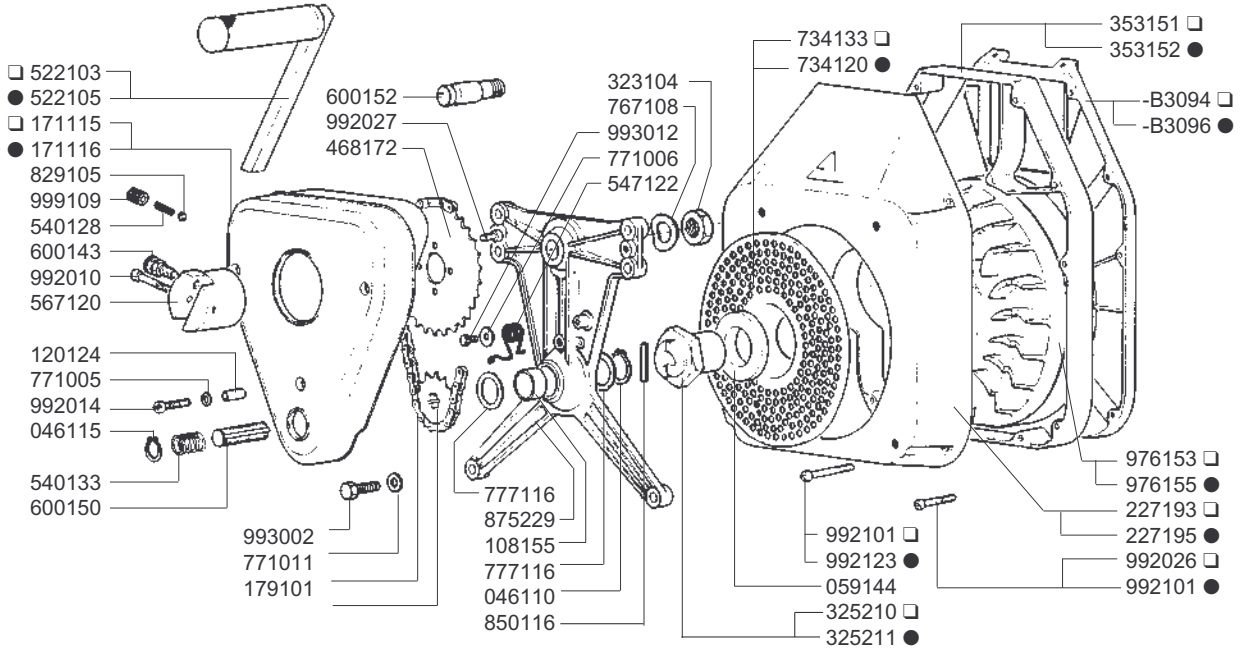

- ADN 37-43-47
- ADN 54

Per versioni lente 2500 G/min. – For low speed version 2500 RPM