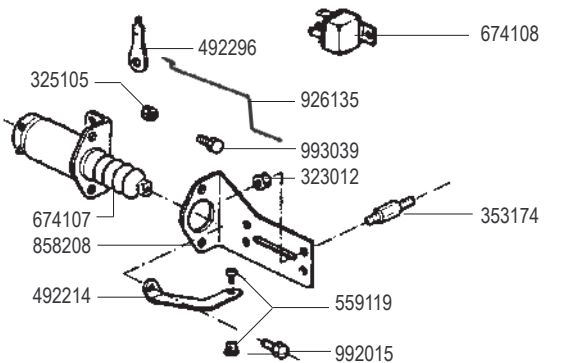

- ◆ Motore con elettromagnete stop
Engine with mechanical stop by solenoid
- ◆ Motore conelettrovalvola stop
Engine with solenoid valve for stop

712131
712132 ◆◆

187152
◆187153
◆187154

-A2688

- (A) KIT -A2585 - 674132
- (B) KIT -A2578 - 674131

- (A) Pressostato normalmente aperto - Oil pressure switch normally open
- (B) Pressostato normalmente chiuso - Oil pressure switch normally closed

□ ADN 37- 43 - 47

● ADN 54

RICAMBI - SPARE PARTS - ERSATZTEILE - PIECES DETACHEES - REPUESTOS