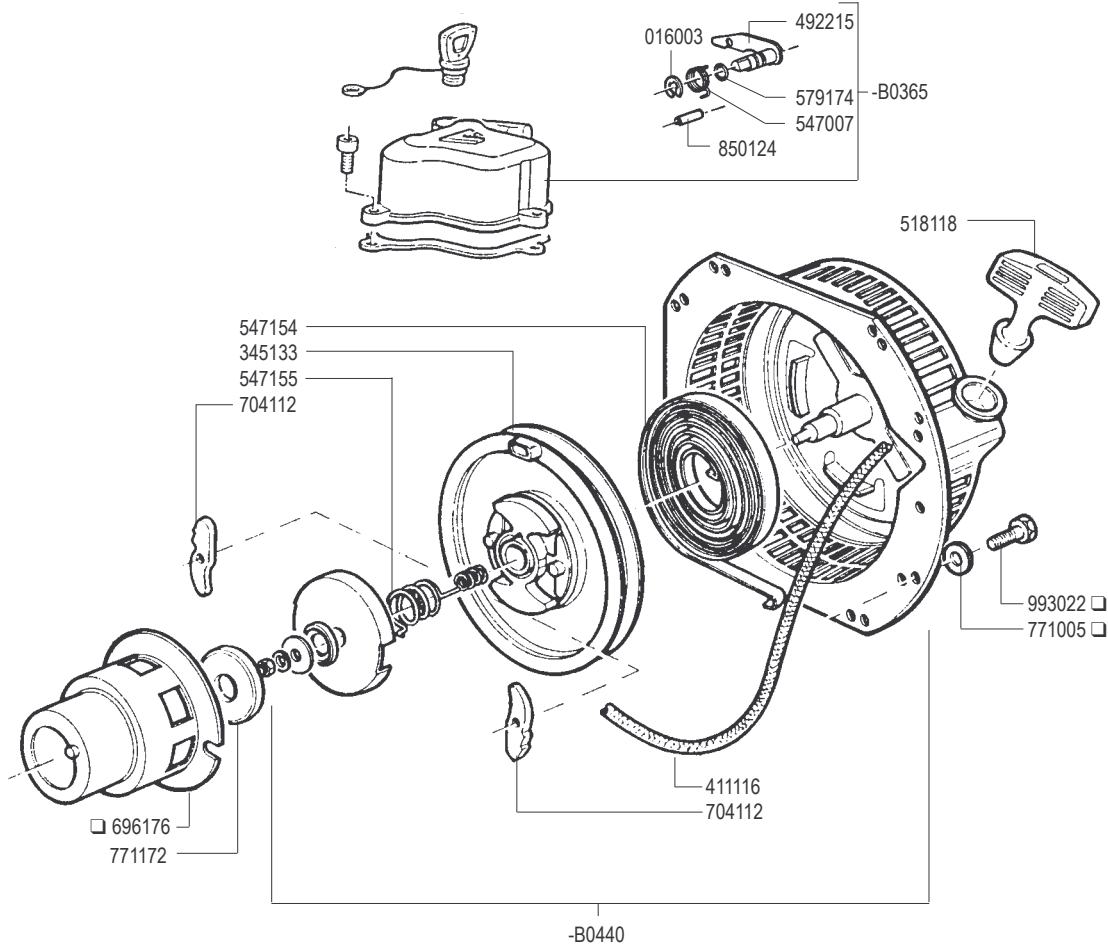

ADN W - VW

ADN Testa nuova dal N 2260001 - ADN New type cylinder head from Serial N 2260001

cod. -B0369 SHORT BLOCK ADN 37 W
 cod. -B0371 SHORT BLOCK ADN 43 W
 cod. -B0373 SHORT BLOCK ADN 45 W

cod. -B0374 SHORT BLOCK ADN 48 W
 cod. -B0375 SHORT BLOCK ADN 54 W

RICAMBI - SPARE PARTS - ERSATZTEILE - PIECES DETACHEES - REPUESTOS

- ADN 37-43
- ADN 45-48-54-60

RICAMBI - SPARE PARTS - ERSATZTEILE - PIECES DETACHEES - REPUESTOS

RICAMBI - SPARE PARTS - ERSATZTEILE - PIECES DETACHEES - REPUESTOS

- ADN 37-43
- ADN 45-48-54-60

RICAMBI - SPARE PARTS - ERSATZTEILE - PIECES DETACHEES - REPUESTOS

- ADN 37-43
- ADN 45-48-54-60

- ADN 37-43
- ADN 45-48-54-60

Per versioni lente 1500-1800-2400 G/min. - For low speed version 1500-1800-2400 RPM

**ADN Testa vecchio tipo fino al N. 2260000
ADN Old type cylinder head up to Serial N. 2260000**

cod -A2729	SHORT BLOCK ADN 37 W
cod -A2734	SHORT BLOCK ADN 43 W
cod -A2730	SHORT BLOCK ADN 45 W
cod -A2732	SHORT BLOCK ADN 48 W
cod -A2731	SHORT BLOCK ADN 54 W
cod -A2733	SHORT BLOCK ADN 60 W