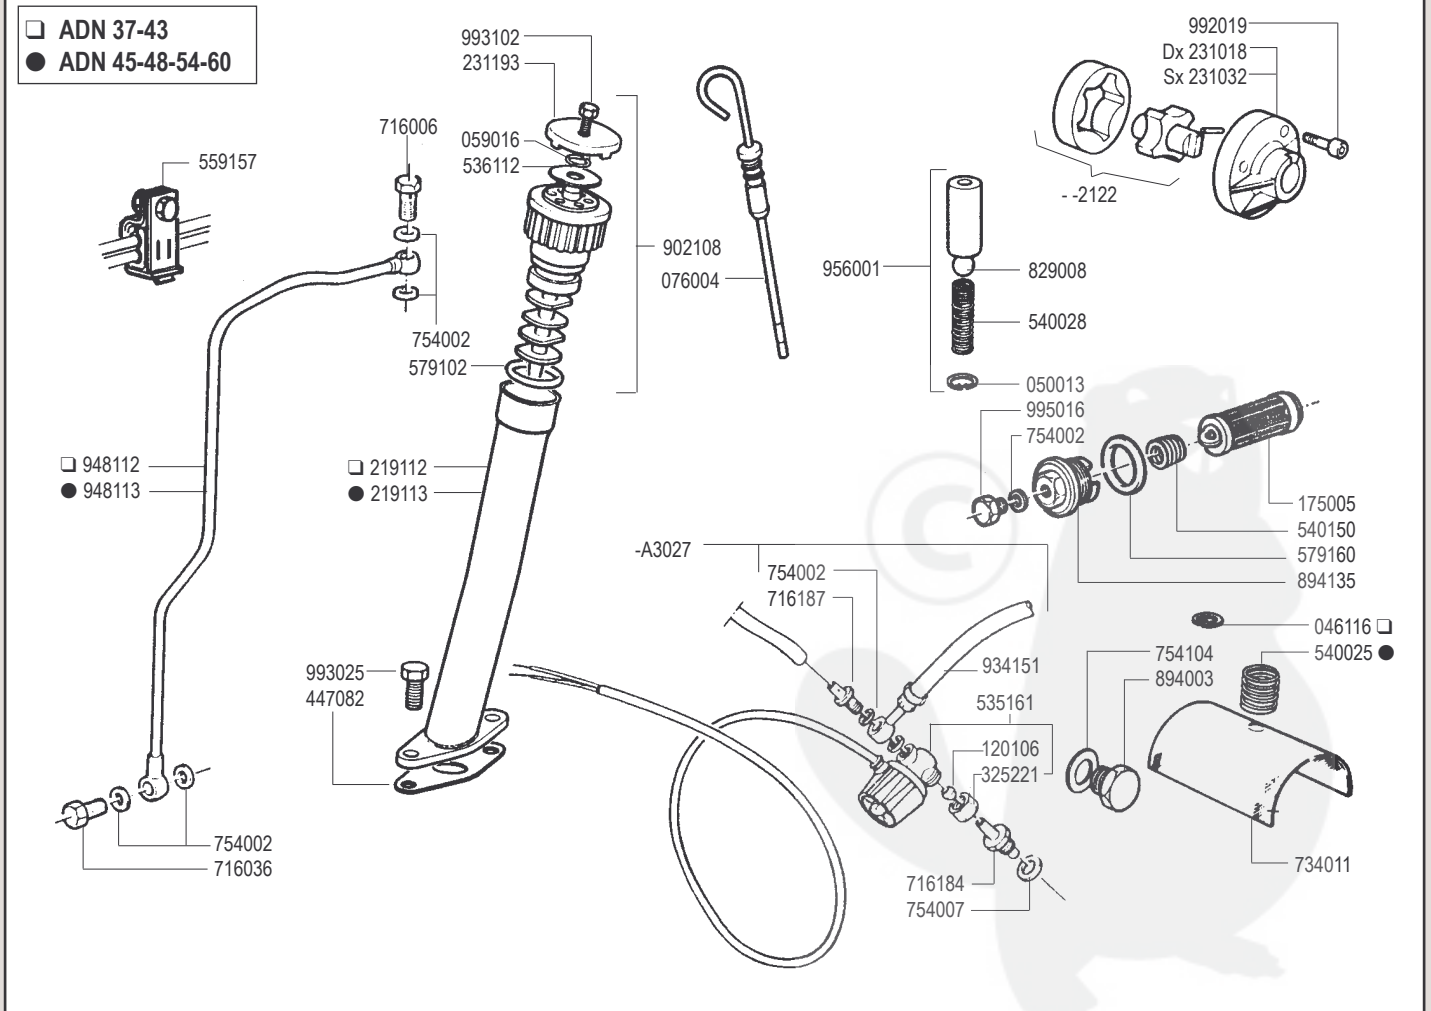

ADN W - VW

ADN Testa nuova dal N 2260001 - ADN New type cylinder head from Serial N 2260001

cod. -B0369 SHORT BLOCK ADN 37 W
 cod. -B0371 SHORT BLOCK ADN 43 W
 cod. -B0373 SHORT BLOCK ADN 45 W

cod. -B0374 SHORT BLOCK ADN 48 W
 cod. -B0375 SHORT BLOCK ADN 54 W

- ADN 37-43
- ADN 45-48-54-60

RICAMBI - SPARE PARTS - ERSATZTEILE - PIECES DETACHEES - REPUESTOS

- ADN 37-43
- ADN 45-48-54-60

- ADN 37-43
- ADN 45-48-54-60

Per versioni lente 1500-1800-2400 G/min. - For low speed version 1500-1800-2400 RPM

**ADN Testa vecchio tipo fino al N. 2260000
ADN Old type cylinder head up to Serial N. 2260000**

cod -A2729	SHORT BLOCK ADN 37 W
cod -A2734	SHORT BLOCK ADN 43 W
cod -A2730	SHORT BLOCK ADN 45 W
cod -A2732	SHORT BLOCK ADN 48 W
cod -A2731	SHORT BLOCK ADN 54 W
cod -A2733	SHORT BLOCK ADN 60 W