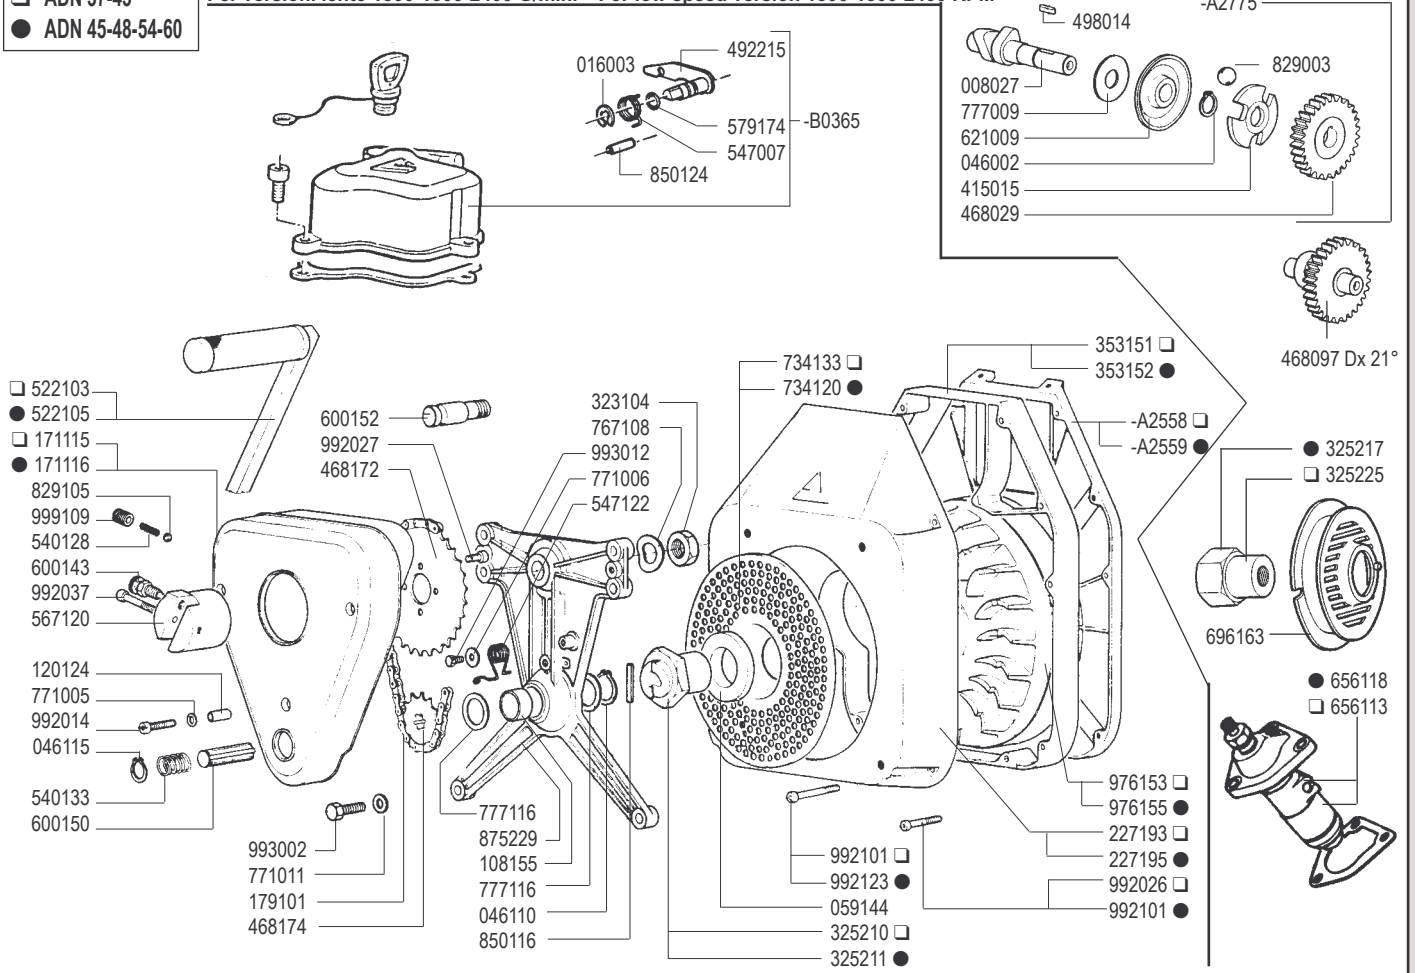

ADN W - VW

ADN Testa nuova dal N 2260001 - ADN New type cylinder head from Serial N 2260001

cod. -B0369 SHORT BLOCK ADN 37 W
 cod. -B0371 SHORT BLOCK ADN 43 W
 cod. -B0373 SHORT BLOCK ADN 45 W

cod. -B0374 SHORT BLOCK ADN 48 W
 cod. -B0375 SHORT BLOCK ADN 54 W

- ADN 37-43
- ADN 45-48-54-60

RICAMBI - SPARE PARTS - ERSATZTEILE - PIECES DETACHEES - REPUESTOS

- ADN 37-43
- ADN 45-48-54-60

- ADN 37-43
- ADN 45-48-54-60

Per versioni lente 1500-1800-2400 G/min. - For low speed version 1500-1800-2400 RPM

RICAMBI - SPARE PARTS - ERSATZTEILE - PIECES DETACHEES - REPUESTOS

- ADN 37-43
- ADN 45-48-54-60

RICAMBI - SPARE PARTS - ERSATZTEILE - PIECES DETACHEES - REPUESTOS

- ADN 37-43
- ADN 45-48-54-60

RICAMBI - SPARE PARTS - ERSATZTEILE - PIECES DETACHEES - REPUESTOS

**ADN Testa vecchio tipo fino al N. 2260000
ADN Old type cylinder head up to Serial N. 2260000**

cod -A2729	SHORT BLOCK ADN 37 W
cod -A2734	SHORT BLOCK ADN 43 W
cod -A2730	SHORT BLOCK ADN 45 W
cod -A2732	SHORT BLOCK ADN 48 W
cod -A2731	SHORT BLOCK ADN 54 W
cod -A2733	SHORT BLOCK ADN 60 W