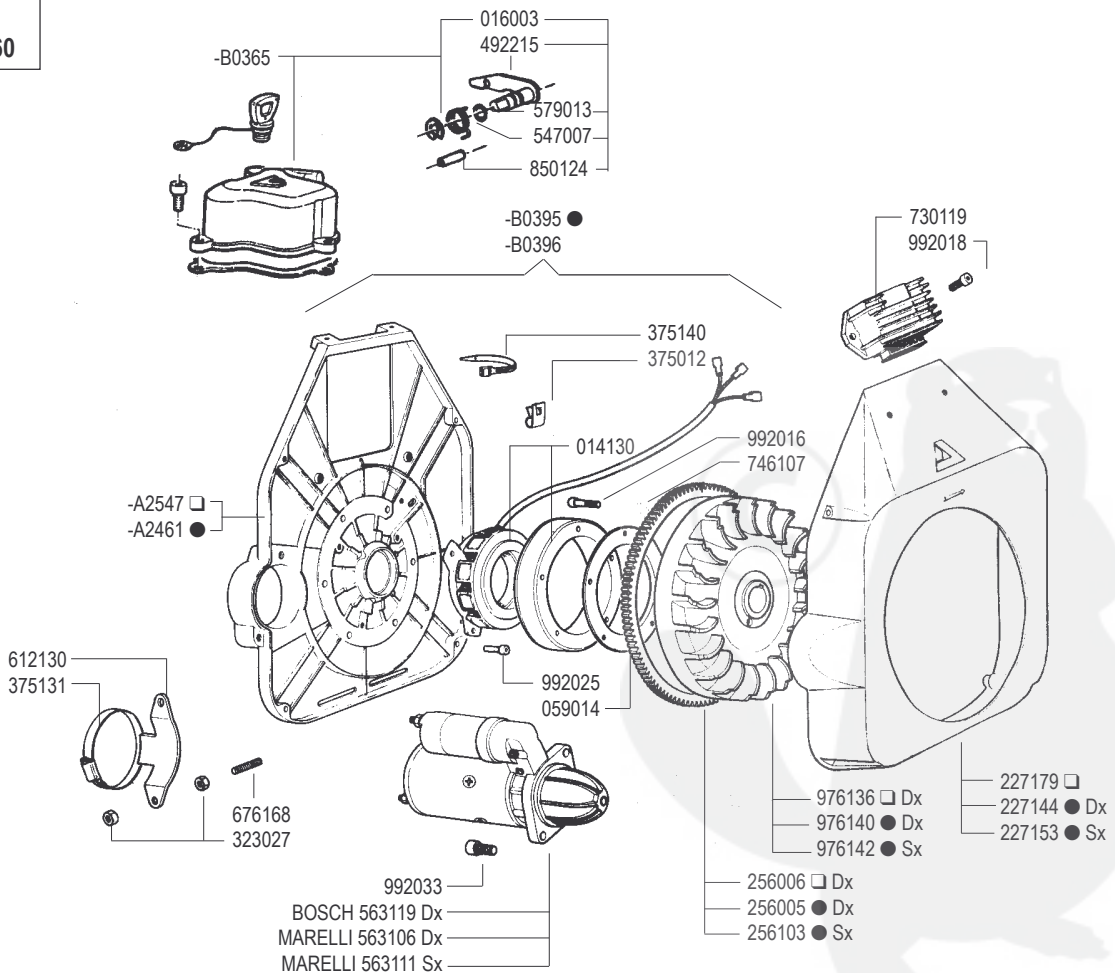

ADN W - VW

ADN Testa nuova dal N 2260001 - ADN New type cylinder head from Serial N 2260001

cod. -B0369 SHORT BLOCK ADN 37 W
 cod. -B0371 SHORT BLOCK ADN 43 W
 cod. -B0373 SHORT BLOCK ADN 45 W

cod. -B0374 SHORT BLOCK ADN 48 W
 cod. -B0375 SHORT BLOCK ADN 54 W

- ADN 37-43
- ADN 45-48-54-60

RICAMBI - SPARE PARTS - ERSATZTEILE - PIECES DETACHEES - REPUESTOS

- ADN 37-43
- ADN 45-48-54-60

- ADN 37-43
- ADN 45-48-54-60

Per versioni lente 1500-1800-2400 G/min. - For low speed version 1500-1800-2400 RPM

RICAMBI - SPARE PARTS - ERSATZTEILE - PIECES DETACHEES - REPUESTOS

- ADN 37-43
- ADN 45-48-54-60

RICAMBI - SPARE PARTS - ERSATZTEILE - PIECES DETACHEES - REPUESTOS

- ADN 37-43
- ADN 45-48-54-60

RICAMBI - SPARE PARTS - ERSATZTEILE - PIECES DETACHEES - REPUESTOS

**ADN Testa vecchio tipo fino al N. 2260000
ADN Old type cylinder head up to Serial N. 2260000**

cod -A2729	SHORT BLOCK ADN 37 W
cod -A2734	SHORT BLOCK ADN 43 W
cod -A2730	SHORT BLOCK ADN 45 W
cod -A2732	SHORT BLOCK ADN 48 W
cod -A2731	SHORT BLOCK ADN 54 W
cod -A2733	SHORT BLOCK ADN 60 W