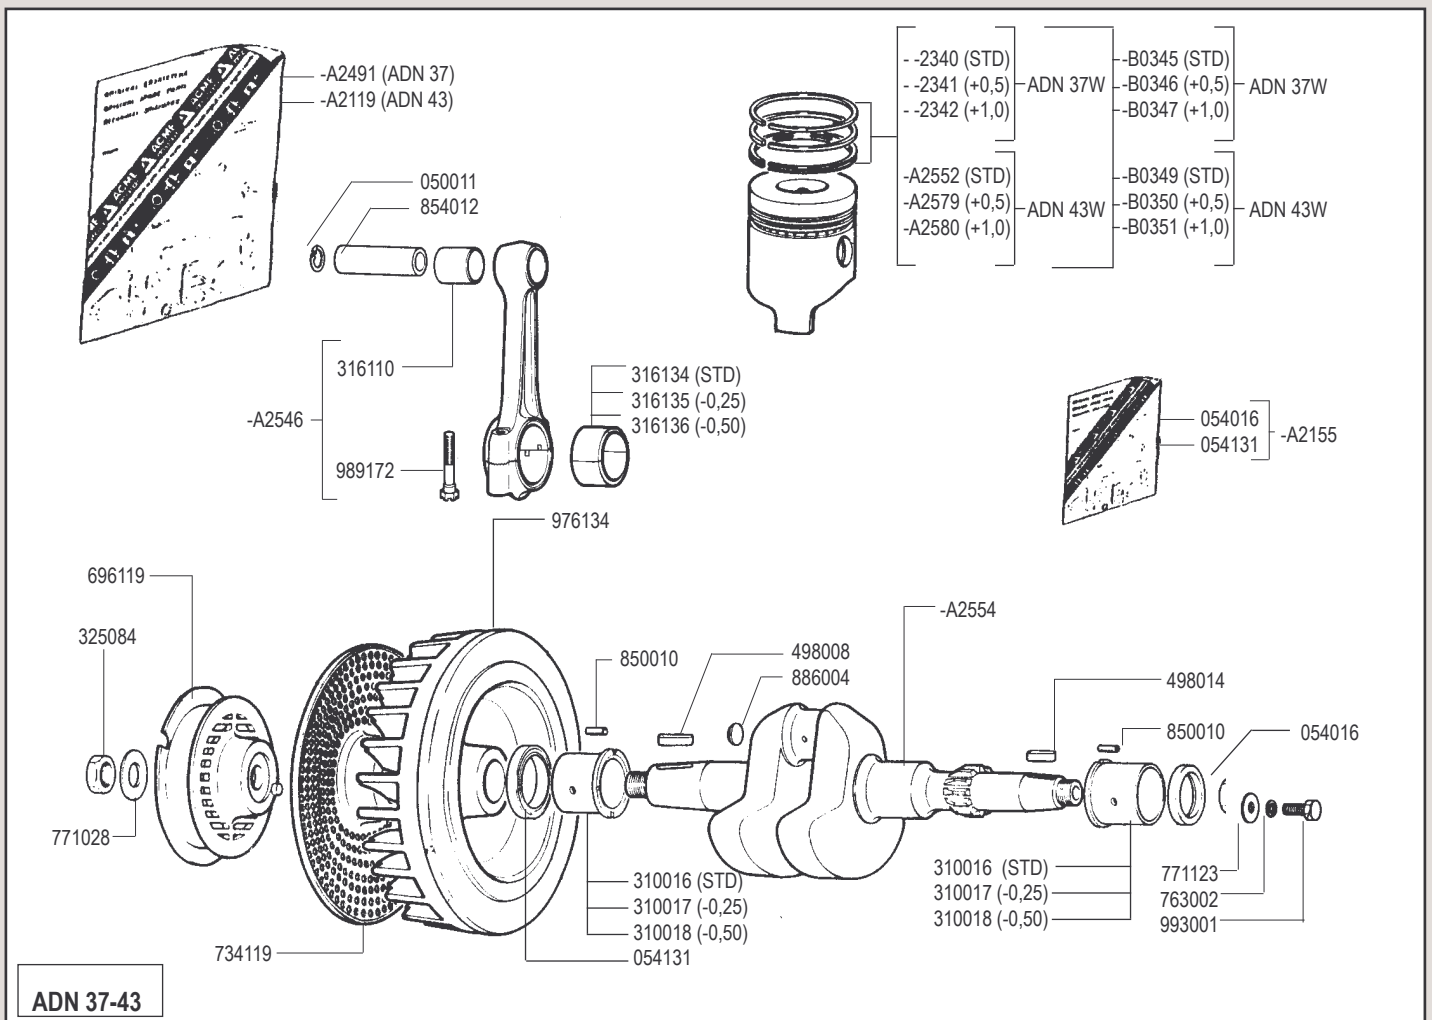

RICAMBI - SPARE PARTS - ERSATZTEILE - PIECES DETACHEES - REPUESTOS