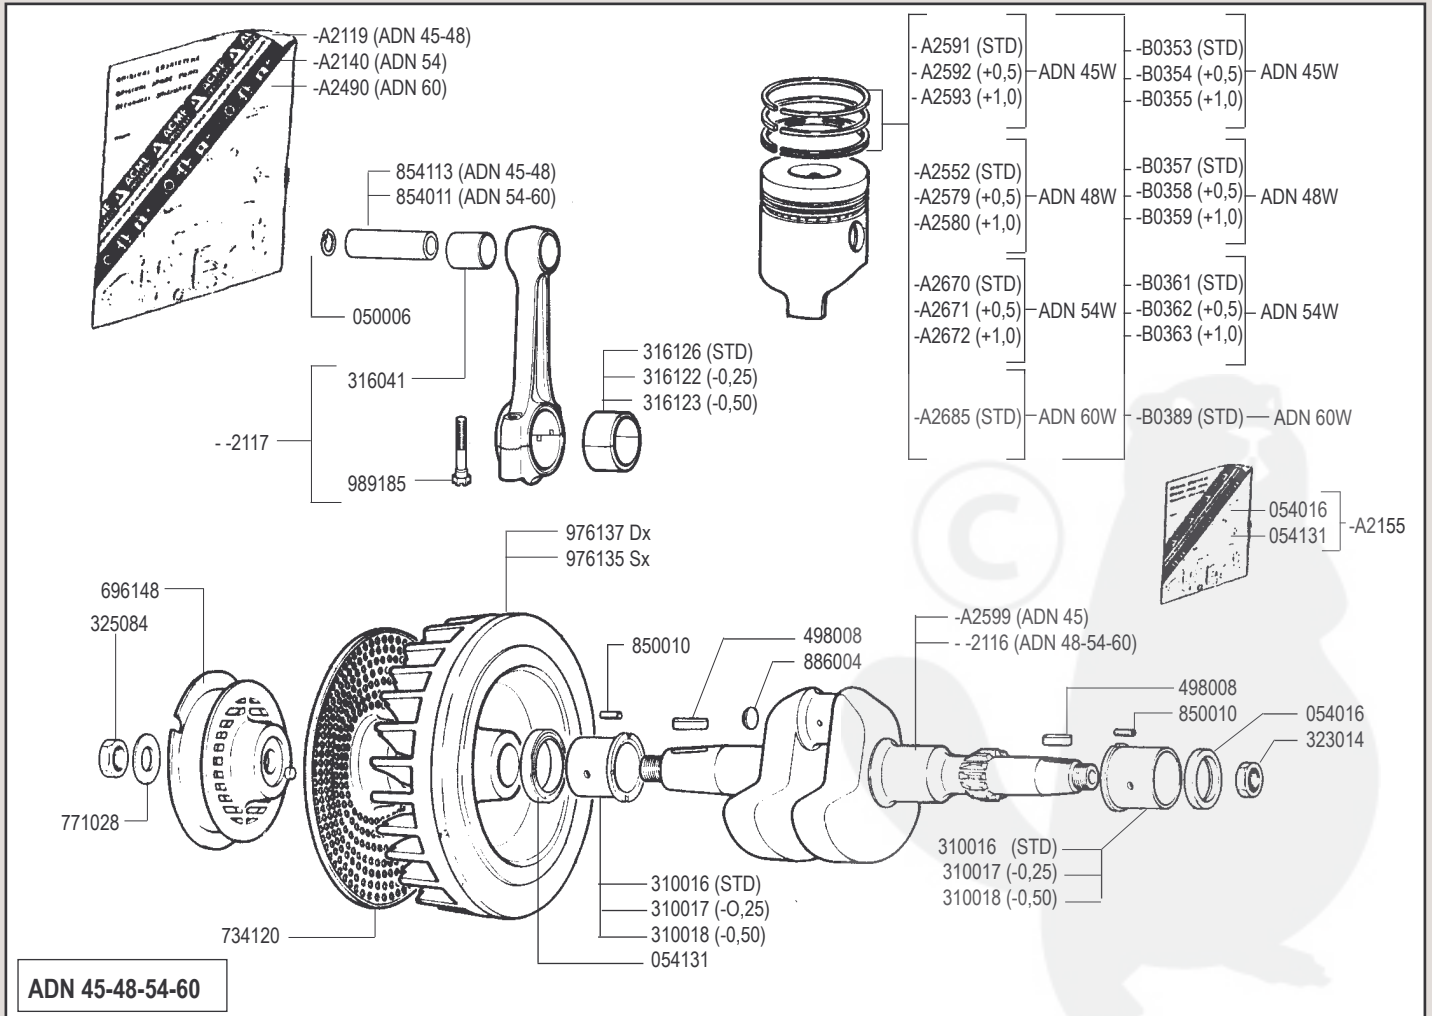

ADN W - VW

ADN Testa nuova dal N 2260001 - ADN New type cylinder head from Serial N 2260001

cod. -B0369 SHORT BLOCK ADN 37 W
 cod. -B0371 SHORT BLOCK ADN 43 W
 cod. -B0373 SHORT BLOCK ADN 45 W

cod. -B0374 SHORT BLOCK ADN 48 W
 cod. -B0375 SHORT BLOCK ADN 54 W

RICAMBI - SPARE PARTS - ERSATZTEILE - PIECES DETACHEES - REPUESTOS

- ADN 37-43
- ADN 45-48-54-60

RICAMBI - SPARE PARTS - ERSATZTEILE - PIECES DETACHEES - REPUESTOS

RICAMBI - SPARE PARTS - ERSATZTEILE - PIECES DETACHEES - REPUESTOS

- ADN 37-43
- ADN 45-48-54-60

RICAMBI - SPARE PARTS - ERSATZTEILE - PIECES DETACHEES - REPUESTOS

- ADN 37-43
- ADN 45-48-54-60

- ADN 37-43
- ADN 45-48-54-60

Per versioni lente 1500-1800-2400 G/min. - For low speed version 1500-1800-2400 RPM

**ADN Testa vecchio tipo fino al N. 2260000
ADN Old type cylinder head up to Serial N. 2260000**

cod -A2729	SHORT BLOCK ADN 37 W
cod -A2734	SHORT BLOCK ADN 43 W
cod -A2730	SHORT BLOCK ADN 45 W
cod -A2732	SHORT BLOCK ADN 48 W
cod -A2731	SHORT BLOCK ADN 54 W
cod -A2733	SHORT BLOCK ADN 60 W