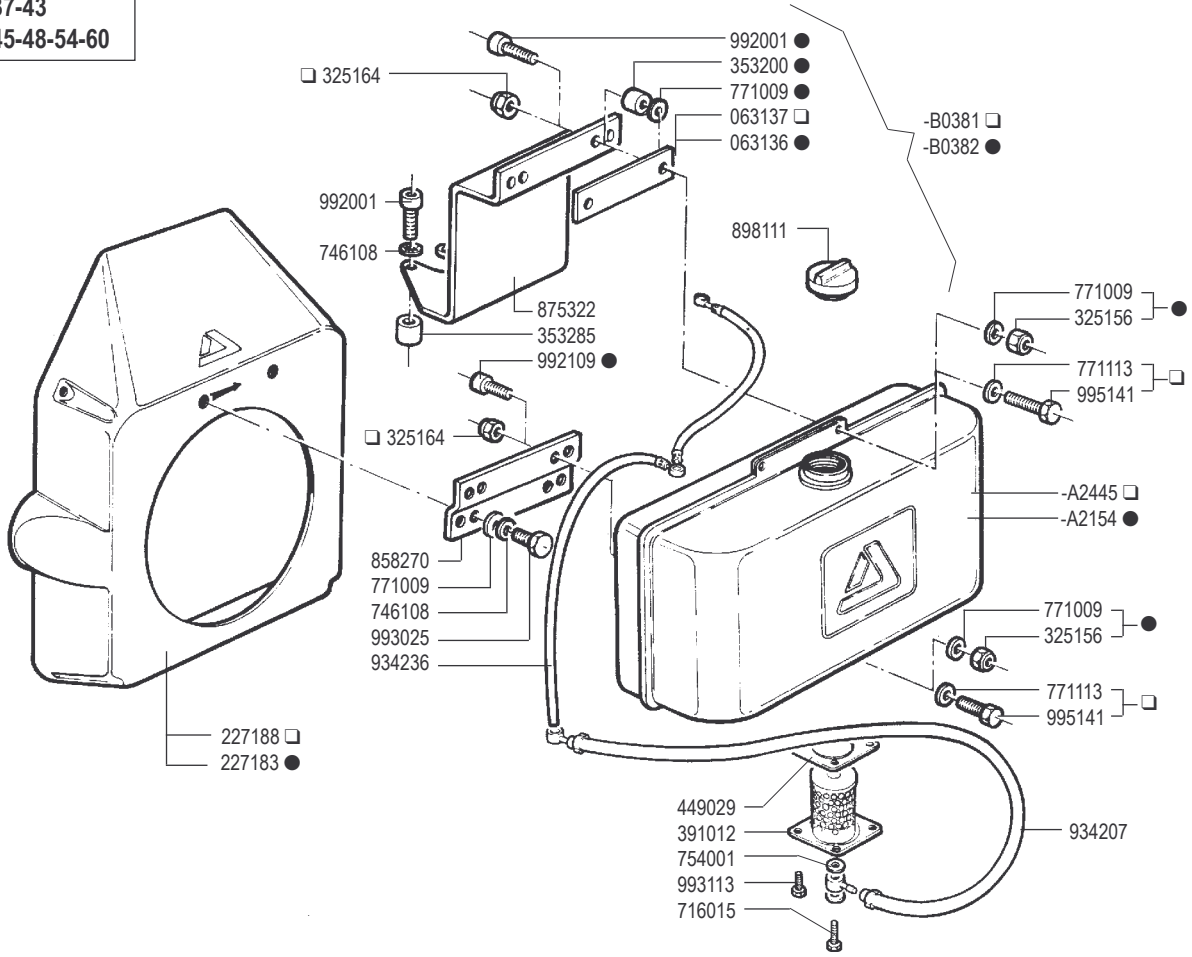

- ADN 37-43
- ADN 45-48-54-60