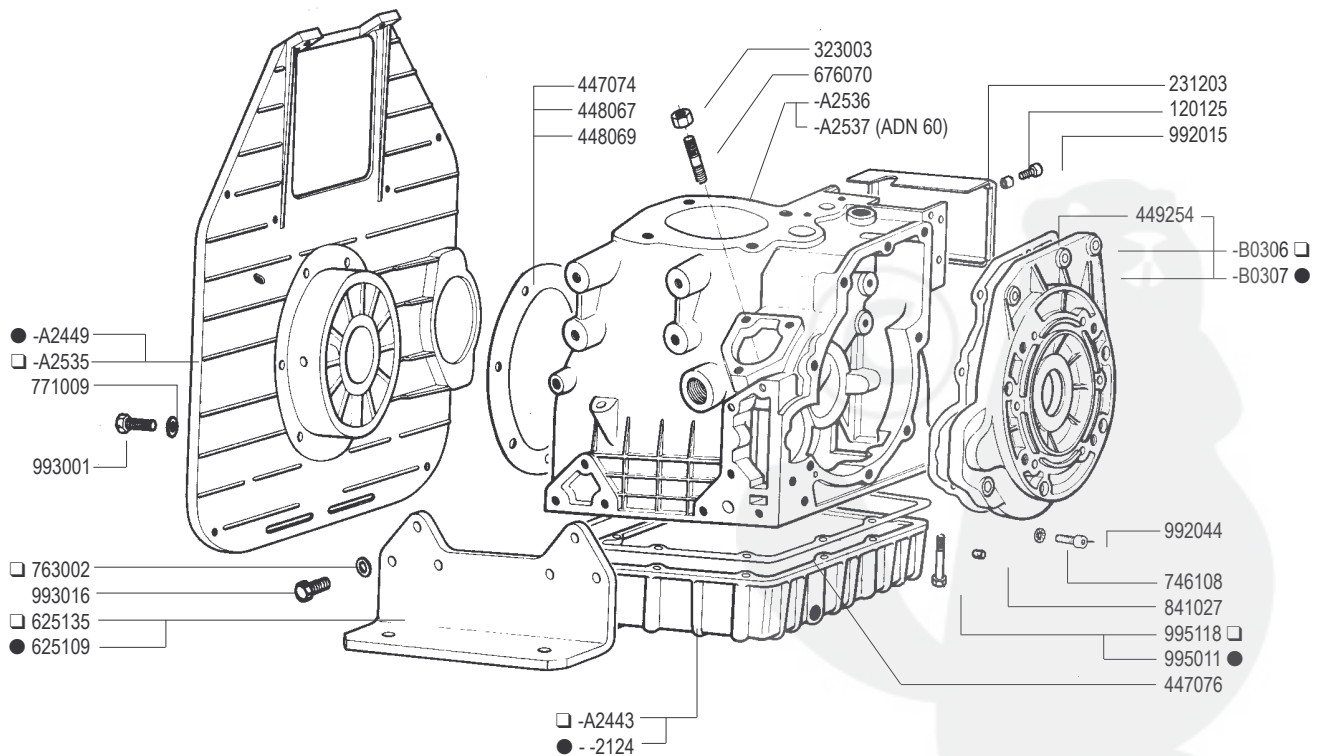

RICAMBI - SPARE PARTS - ERSATZTEILE - PIECES DETACHEES - REPUESTOS

- ☐ ADN 37-43
- ☒ ADN 45-48-54-60