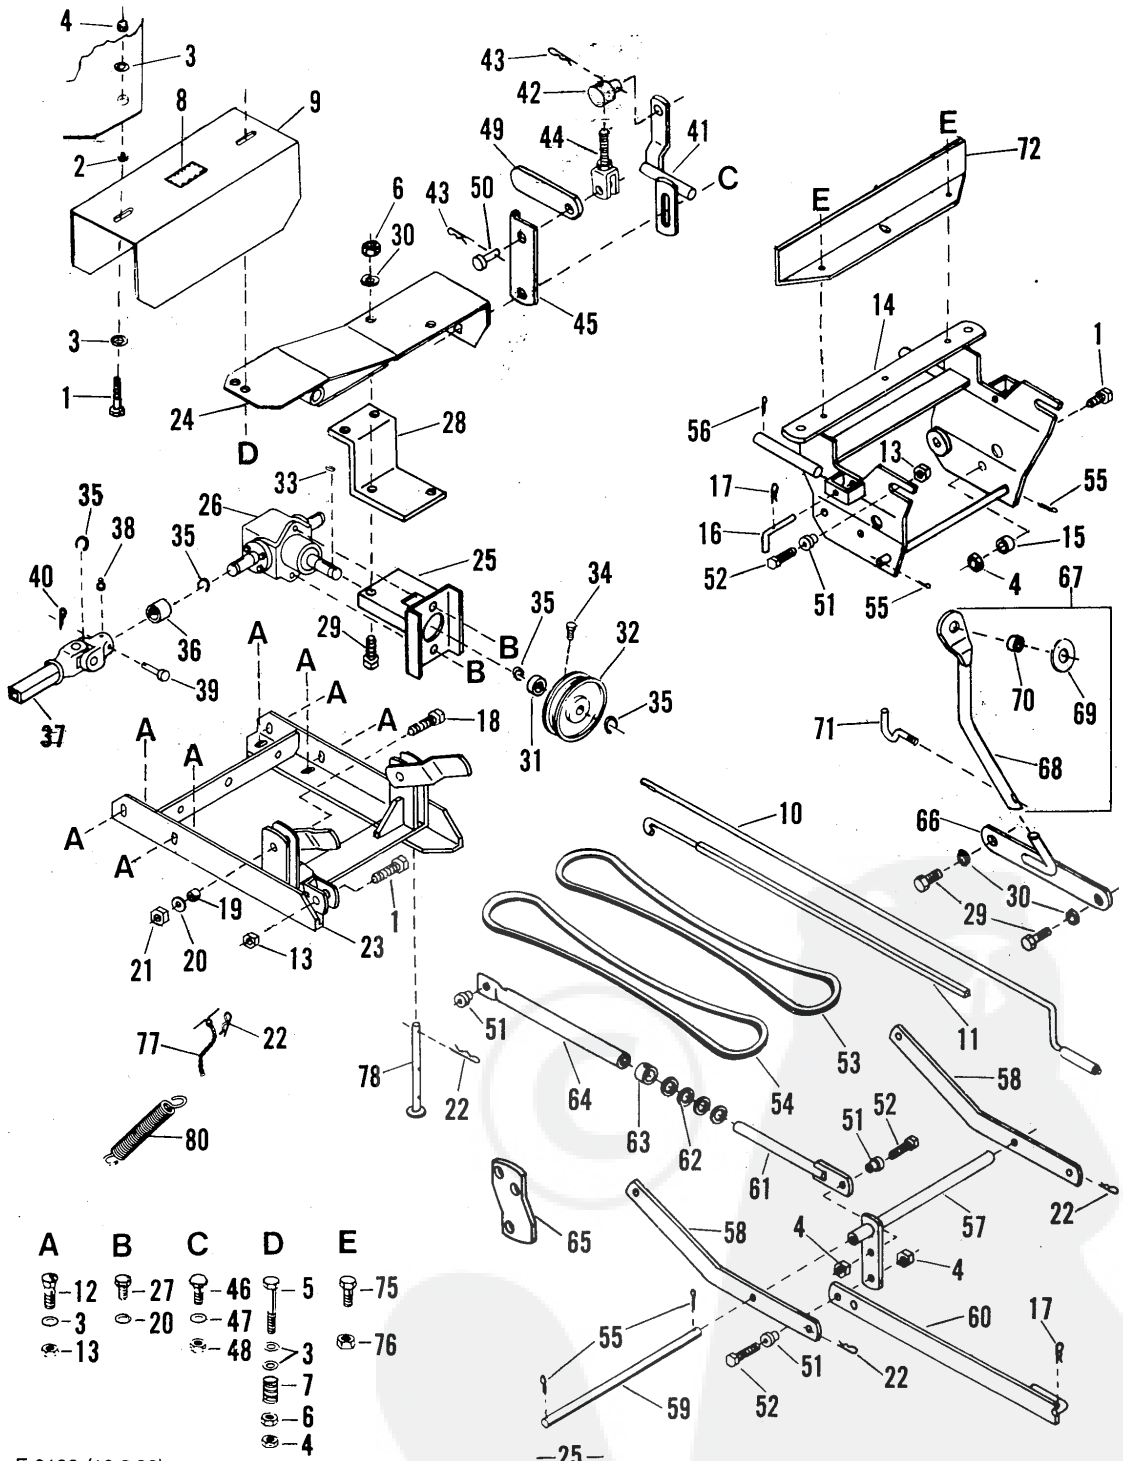

42" SNOW THROWER MODEL SB 800 AR

E-3100 (12.6.88)

42" SNOW THROWER MODEL SB 800 AR

Ref. No.	Part Number	Description	Qty. Req.	Ref. No.	Part Number	Description	Qty. Req.
1	*GM180126	Bolt - 3/8-16 x 1-1/2 Hex Head	4	74	*GM180079	Bolt - 5/16-18 x 1 Hex Head	1
2	4363	Neoprene Washer	1	75	*GM180077	Bolt - 5/16-18 x 3/4 Hex Head	1
3	*GM120388	Washer - 7/16 x 1 x .083 Flat	12	76	*GM271184	Nut - L'Washer Assy - 5/16-18	1
4	*GM9413534	Nut - 3/8-16 Hex Lock	6	77	5737	Chain & Toggle Assembly	1
5	*GM180128	Bolt - 3/8-16 x 1-3/4 Hex Head	1	78	12500	Kick Stand Assembly	1
6	*GM120377	Nut - 3/8-16 Lt Hex	3	79	18897	Exhaust Deflector	1
7	5681	Coupler Spring	1	80	3434	Lift Spring	1
8	9713	Caution Decal	1				
9	12487	PTO Cover	1				
10	15437	Crank Rod Assembly	1				
11	8206	Crank Rod Extension Assy	1				
12	*GM120915	Bolt - 3/8-16 x 1 Carriage	8				
13	*GM271190	Nut & Washer Assy - 3/8 Hex	11				
14	18740	Mounting Frame Assembly	1				
15	11529	Spacer	2				
16	13343	Locating Pin	2				
17	3430	Hair Cotter Pin	2				
18	*GM180044	Bolt - 1/2-13 x 2 Hex Head	2				
19	1094	Spacer	2				
20	*GM120384	Washer 1/2 Med Lock	4				
21	*GM120378	Nut - 1/2-13 Lt Hex	2				
22	3341	Hair Cotter Pin	4				
23	18741	Header Mounting Frame Assy	1				
24	12479	Gearbox Adjustment Bracket	1				
25	11951	Gearbox Mounting Bracket	1				
26	17157	Gearbox	1				
27	*GM180171	Bolt - 1/2-13 x 3/4 Hex Head	2				
28	18754	Chain Anchor Bracket	1				
29	*GM180124	Bolt - 3/8-16 x 1-1/4 Hex Head	4				
30	*GM120382	Washer - 3/8 Med Lock	4				
31	11955	Spacer	1				
32	11977	Pulley - 7"	1				
33	3259	Square Key	1				
34	GM-142671	Screw - 5/16-18 x 1/2 Sq Hd Cup Pt Set	1				
35	11938	Retaining Ring	4				
36	11956	Spacer	1				
37	12507	Female Slip Assy	1				
38	5074	Grease Fitting	1				
39	4001	Clevis Pin	1				
40	103373	Cotter Pin	1				
41	18753	Gearbox Actuating Bracket Assy	1				
42	9492	Control Rod Anchor	1				
43	3090	Hair Cotter Pin	2				
44	12483	Turnbuckle Assy	1				
45	5417	Over Center Link	1				
46	*GM120917	Bolt - 1/2-13 x 1-1/2 Carriage	1				
47	*GM120396	Washer - 17/32 x 1-1/16	1				
48	*GM9414074	Nut - 1/2-13 Hex Lock	1				
49	12485	Over Center Lever	1				
50	3398	Clevis Pin	1				
51	3700	Trunnion	5				
52	*GM180124	Bolt - 3/8-16 x 1-1/4 Hex Head	4				
53	18811	V-Belt	1				
54	18755	V-Belt	1				
55	*GM103407	Cotter Pin	4				
56	*GM120123	Cotter Pin	2				
57	13348	Lift Crank Assembly	1				
58	15864	Crank Brace Strap	2				
59	18757	Lift Rod	1				
60	13555	Lift Strap Assembly	1				
61	13357	Lift Rod Assembly	1				
62	*GM456141	Washer - 13/16 x 1-1/2 x .134 Flat	8				
63	10575	Lift Collar	1				
64	13360	Lift Tube	1				
65	13524	Electric Lift Bracket	1				
66	18758	Anchor Crank Rod Support Assy	1				
67	18759	Crank Rod Support Assy (Complete)	1				
68	18762	Crank Rod Support Assembly	1				
69	11712	Chute Control Decal	1				
70	16124	Crank Guide Bushing	1				
71	16120	Crank Rod Support Anchor Bolt	1				
72	15861	Heat Deflector	1				
73	15862	Deflector Brace Bracket	1				

*Standard Hardware - Purchased Locally