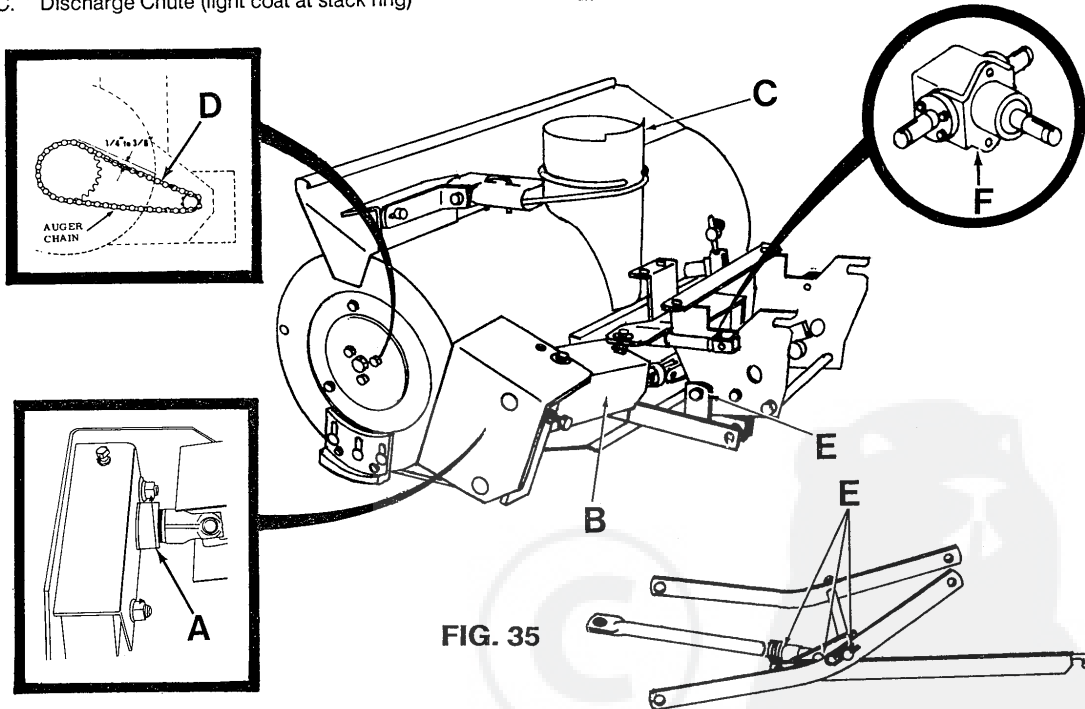

MAINTENANCE

LUBRICATION

Under normal use lubrication of snow thrower is required every 10 hours of operation.

Use EP #2 lithium base grease or equal to lubricate (See Fig. 35):

Use light weight lubricating oil to lubricate (See Fig. 35):

- A. Jackshaft Housing
- B. Slip Assembly Shaft
- C. Discharge Chute (light coat at stack ring)

- D. Roller Chain
- E. All Pivot Points of Lift

FIG. 35

Use 90 weight gearlube to lubricate:

- F. Gearbox

Gearbox must be visually checked for leakage at seals every 10 hours of operation. Gearlube level in gearbox must be checked every 20 hours of operation or at the beginning of each snow season.