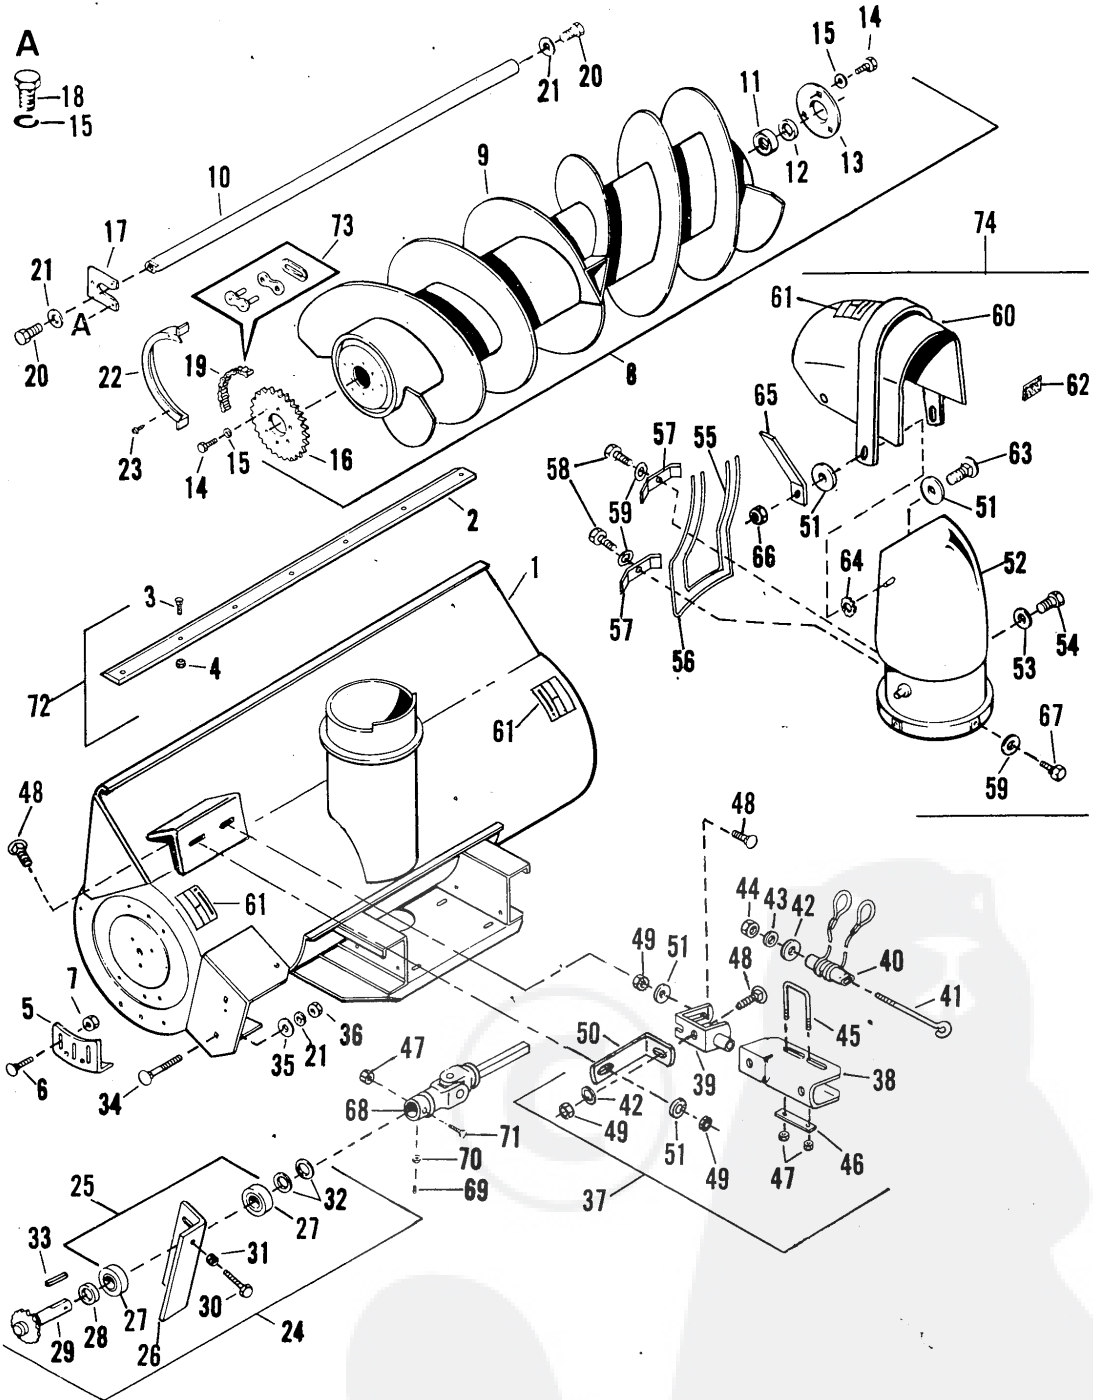

42" SNOW THROWER MODEL SB 800 AR

E-3098 (12.6.88)

42" SNOW THROWER MODEL SB 800 AR

Ref. No.	Part Number	Description	Qty. Req.	Ref. No.	Part Number	Description	Qty. Req.
1	18734	Header & Decal Assy	1	74	17774	Deflector & Elbow Assy	1
2	6643	Scraper Blade	1	NP	10866	Warranty Hang Card	1
3	7090	Bolt	8	NP	18768	Manual - Instruction & Repair	1
4	*GM271178	Nut & L'Washer Assy - 1/4-20 Hex	9				
5	3045	Skid Shoe	2				
6	7953	Bolt - 5/16-18 x 3/4 Carriage	6				
7	*GM271184	Nut & L'Washer Assy - 5/16-18 Hex	6				
8	18813	Auger Assy (Complete)	1				
9	8176	Auger Assy (AW)	1				
10	8181	Auger Shaft	1				
11	5474	Bearing	2				
12	4143	Washer - 1-1/16 x 1-1/2 x .130/.160 Flat	2				
13	5473	Bearing Flange	1				
14	*GM180077	Bolt - 5/16-18 x 3/4 Hex	9				
15	*GM120214	Washer - 5/16 Med Lock	12				
16	8485	Auger Sprocket	1				
17	8185	Auger Mounting Plate	1				
18	*GM180075	Bolt - 5/16-18 x 5/8 Hex	3				
19	3240	Auger Drive Chain	1				
20	*GM180175	Bolt - 1/2-13 x 1-1/4 Hex Head	2				
21	*GM120384	Washer - 1/2 Med Lock	4				
22	3036	Chain Guard - Galvanized	2				
23	15683	Screw - 1/4 x 1/2 Hex Washer Head Tap	4				
24	12590	Jackshaft Housing Assy (Complete)	1				
25	12591	Jackshaft Housing & Bearings Assy	1				
26	12618	Jackshaft Housing Assy (AW)	1				
27	4611	Jackshaft Bearing	2				
28	9175	Spacer	1				
29	11986	Jackshaft & Sprocket Assy	1				
30	9132	Screw	1				
31	*GM124384	Nut - 5/16-18 Hex Jam	1				
32	5429	Washer - 1-1/16 x 49/64 x .0598 Flat	2				
33	3259	Key	1				
34	12012	Bolt - 1/2-13 x 3-1/2 Carr Full Thread	2				
35	*GM120389	Washer - 1/2 x 1-1/4 x .083 Flat	1				
36	*GM120378	Nut - 1/2-13 Lt Hex	2				
37	9096	Stack Drive Bracket LH Assy (Complete)	1				
38	9030	Stack Drive Shroud	1				
39	9032	Bracket & Tube Assy (AW)	1				
40	8725	Cable, Tube & Sleeve Assy (Complete)	1				
41	3955	Eye Bolt	1				
42	*GM120388	Washer - 7/16 x 1 x .083 Flat	2				
43	4772	Spring Washer	1				
44	*GM9413534	Nut - 3/8-16 Hex Lock	1				
45	8236	"U" Bolt - Level Wind	1				
46	8299	Friction Strap	1				
47	4119	Nut - 1/4-20 Hex Lock	3				
48	*GM120915	Bolt - 3/8-16 x 1, Carriage	3				
49	*GM271190	Nut & L'Washer Assy - 3/8-16 Hex	3				
50	14272	Level Wind Brace Bracket	1				
51	4506	Washer	6				
52	13399	Elbow & Pivot Assy (AW)	1				
53	3903	Washer	1				
54	*GM180016	Bolt - 1/4-20 x 1/2 Hex Head	1				
55	12530	Elbow Guard Wire, Small	1				
56	12531	Elbow Guard Wire, Large	1				
57	12529	Elbow Guard Clip Bracket	2				
58	*GM180022	Bolt - 1/4-20 x 1 Hex Head	2				
59	*GM120380	Washer - 1/4 Med Lock	6				
60	17775	Deflector & Decal Assy	1				
61	18093	Warning Decal	3				
62	6558	Deflector Pad	1				
63	*GM126358	Bolt - 5/16-18 x 1, Carriage	2				
64	*GM178566	Washer - 3/8 x 1-1/4 Int/Ext Tooth Lock	2				
65	8198	Locking Casting Strap	2				
66	*GM9413447	Nut - 5/16-18 Hex Lock	2				
67	*GM180018	Bolt - 1/4-20 Hex Head	4				
68	9177	Male End Slip Assy	1				
69	*GM102594	Set Screw - 3/8-16 x 5/8 Socket Head	1				
70	*GM124829	Nut - 3/8-16 Hex Jam	1				
71	*GM180044	Bolt - 1/4-20 x 2 Hex Head	1				
72	12659	Repair Kit - Scraper Blade	1				
73	8456	Repair Kit - Chain	1				

*Standard Hardware - Purchased Locally