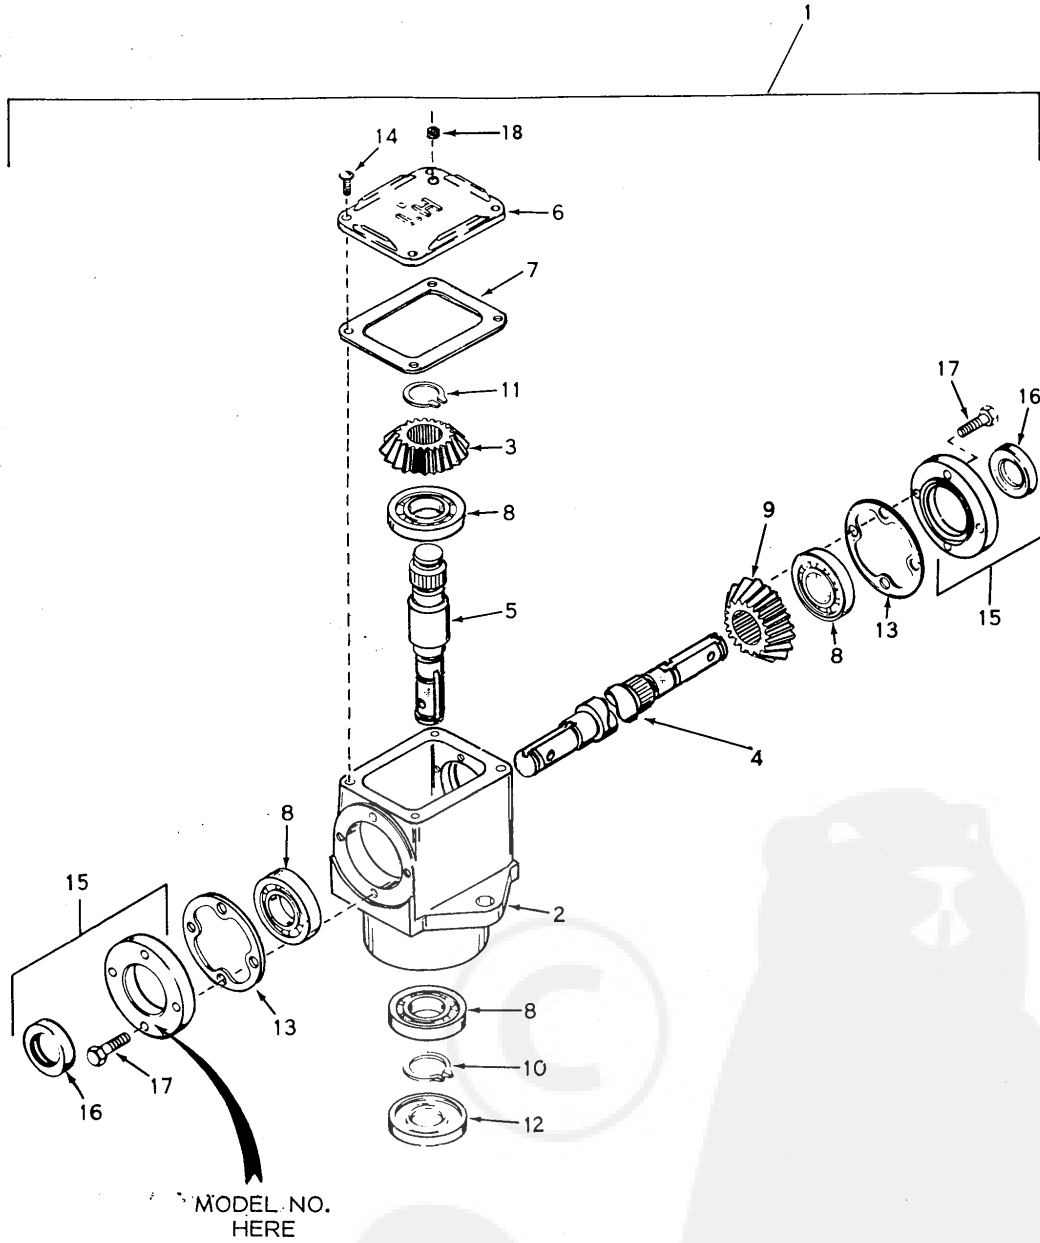

42" SNOW THROWER MODEL SB 800 AR

42" SNOW THROWER MODEL SB 800 AR

Ref. No.	Part Number	Description	Qty. Req.	Ref. No.	Part Number	Description	Qty. Req.
1	17157	Gearbox (Complete) (Model No. 1000-024)	1				
2	12827	"H" Drive Housing	1				
3	17162	Miter Gear	1				
4	12829	Input Shaft	1				
5	12830	Output Shaft	1				
6	17163	Cover	1				
7	12837	Gasket Cover	1				
8	12833	Ball Bearing	4				
9	17164	Miter Gear	1				
10	12836	Snap Ring	1				
11	12835	Snap Ring	1				
12	12838	Oil Seal	1				
13	12839	Gasket Cap	2				
14	12841	Screw	4				
15	17165	Cap & Seal Assembly	2				
16	12840	Oil Seal	2				
17	12842	Hex Head Screw	8				
18	17166	Fill Plug	1				

*Standard Hardware - Purchased Locally