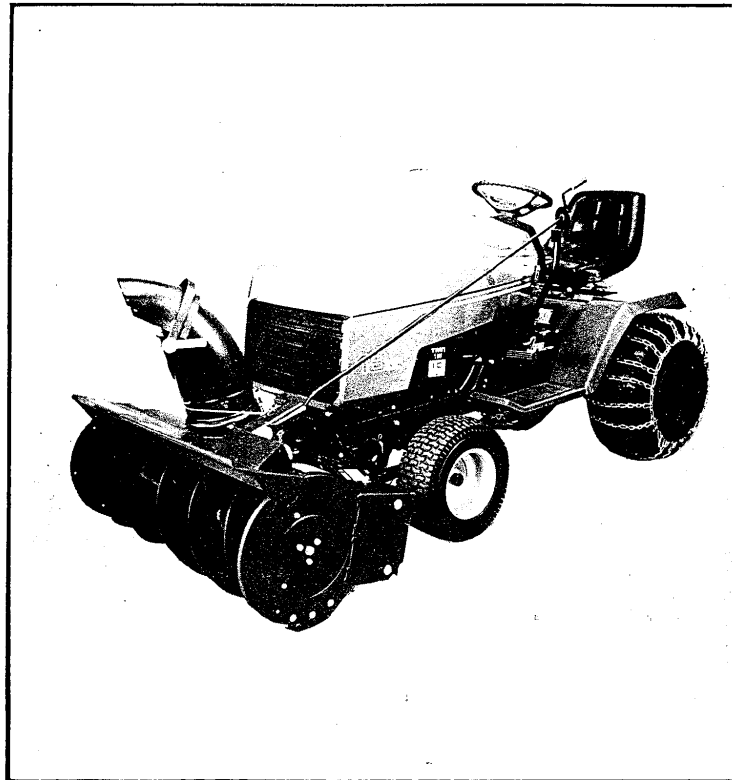

OWNERS MANUAL

42" SNOW THROWER ATTACHMENT

CAUTION:
Read Rules for
Safe Operation
and Instructions
Carefully

- Set-up
- Operation
- Maintenance
- Repair Parts

MODEL NO. SB 800 AR

MAINTENANCE

LUBRICATION

Under normal use lubrication of snow thrower is required every 10 hours of operation.