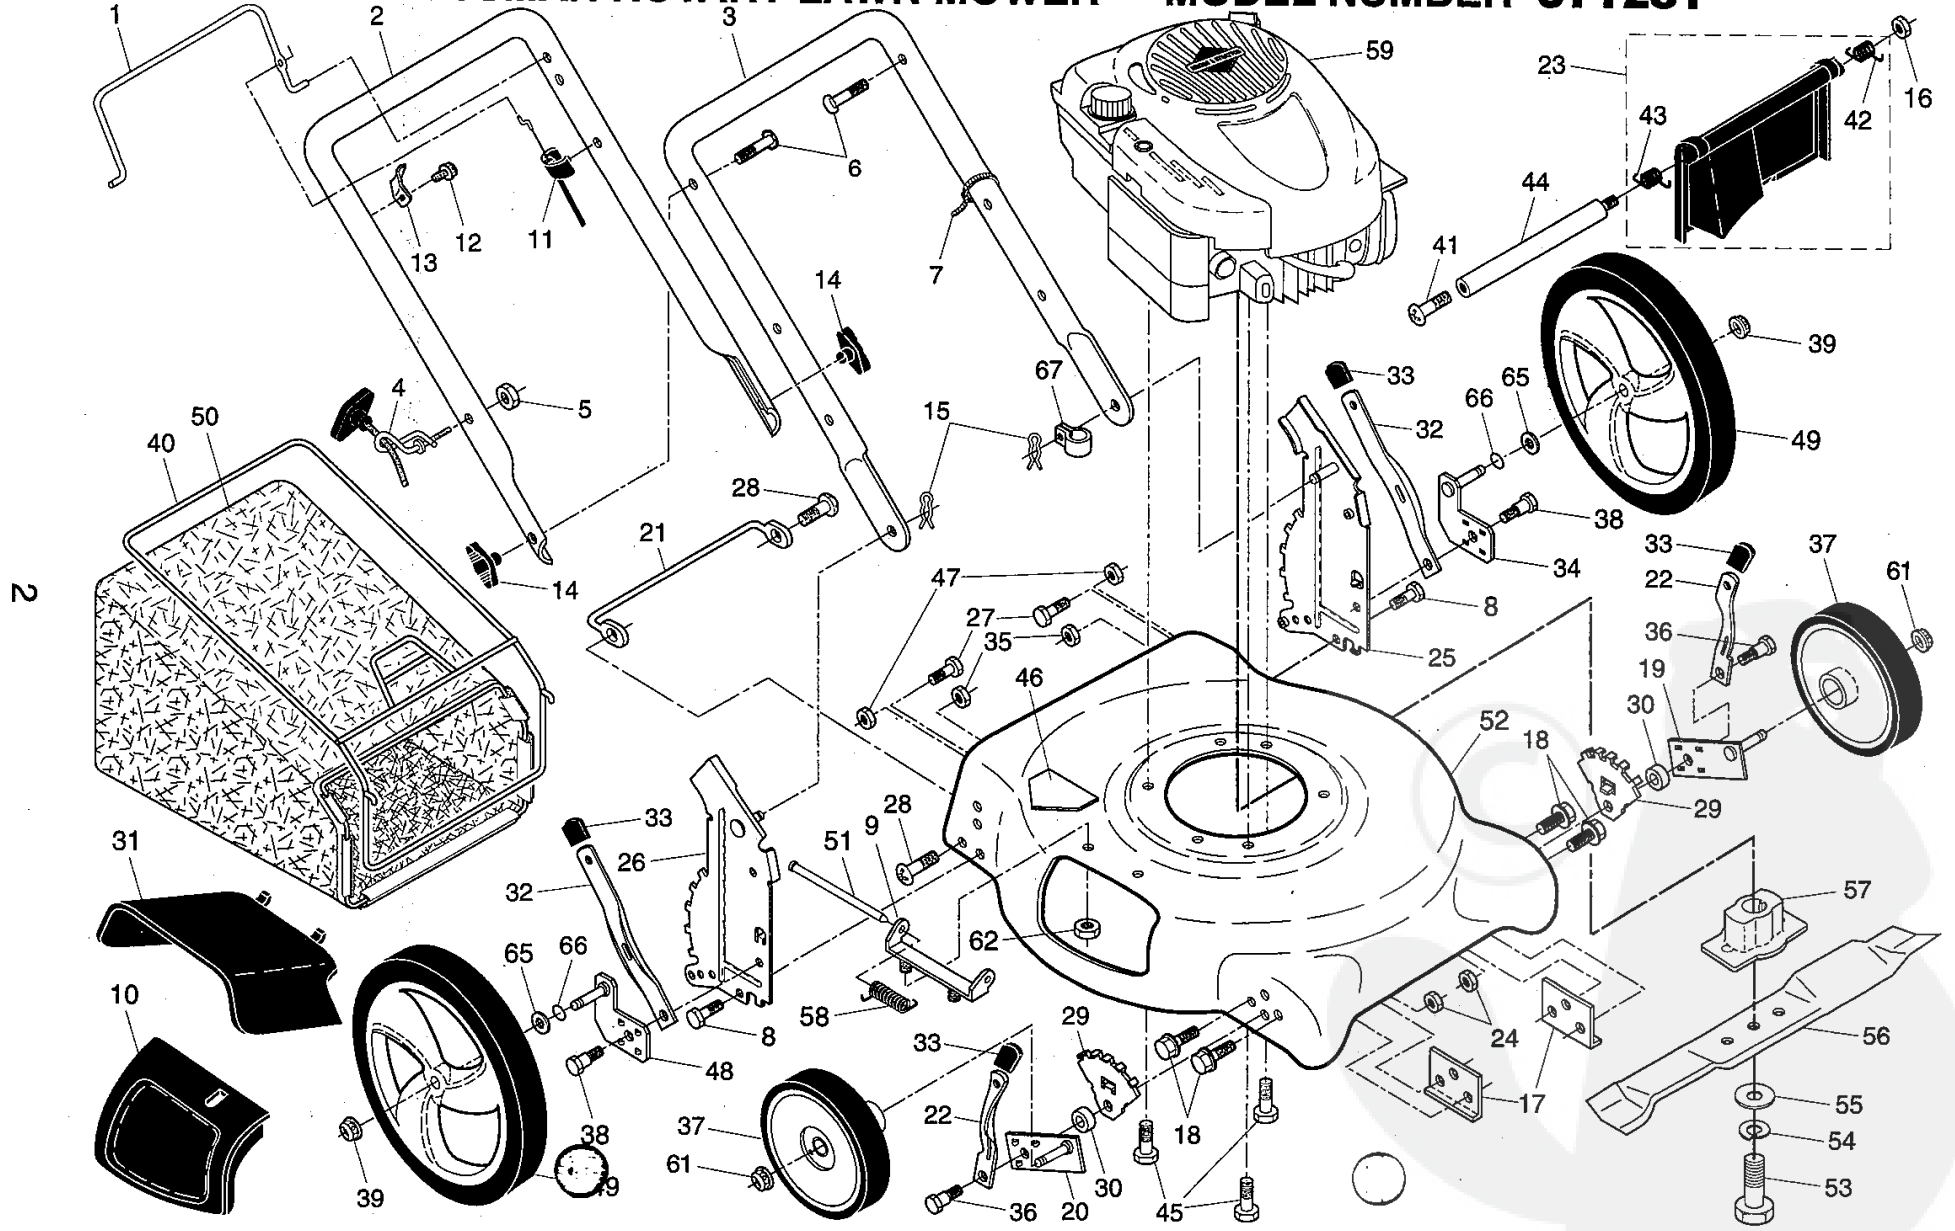

CRAFTSMAN ROTARY LAWN MOWER - - MODEL NUMBER 371281

CRAFTSMAN ROTARY LAWN MOWER - - MODEL NUMBER 371281

KEY NO.	PART NO.	DESCRIPTION	KEY NO.	PART NO.	DESCRIPTION	KEY NO.	PART NO.	DESCRIPTION
1	194177X428	Control Bar	24	73930500	Locknut, Hex 5/16-18	47	751153	Nut, Hex
2	194179X479	Upper Handle	25	194310X479	Handle Bracket Assembly, LH	48	180410X004	Axle Arm Assembly, Rear, RH
3	169708X479	Lower Handle	26	194312X479	Handle Bracket Assembly, RH	49	193929X427	Wheel & Tire Assembly, Rear 12 x 1-3/4
4	194788	Rope Guide	27	17600406	Screw 1/4-20 x 3/8	50	401705	Grassbag
5	132004	Nut, Hex	28	54583	Screw	51	147286	Rod, Hinge
6	191574	Handle Bolt	29	160835X007	Wheel Adjusting Bracket, Front	52	404417	Housing Assembly (Includes Key #17, 18 and 46).
7	66426	Wire Tie	30	183901	Washer	53	851084	Screw, Hex Head, Grade 8 3/8-24 x 1-3/8
8	74780512	Bolt, Hex Head 5/16-18 x 3/4	31	165760	Discharge Deflector	54	850263	Helical Lockwasher
9	154132	Mounting Bracket, Mulcher Door	32	180080X004	Selector Spring, Rear	55	851074	Hardened Washer
10	165754	Mulcher Door	33	87877	Selector Knob	56	199377	21" Blade
11	183281	Engine Zone Control Cable	34	180409X004	Axle Arm Assembly, Rear, LH	57	193707	Blade Adapter
12	750634	Screw, Hex Washer Head #10-24 x 1/2	35	166785	Locknut, Hex 5/16-18	58	152124	Spring, Hinge
13	86899X004	Up-Stop Bracket	36	160828	Shoulder Bolt 5/16-18	59	---	Engine, Briggs & Stratton, Model Number 124K02-0511-E1 (See Breakdown)
14	189713X428	Handle Knob	37	405763X427	Wheel & Tire Assembly, Front 7 x 1-3/4	61	83923	Flanged Locknut
15	51793	Hairpin Cotter	38	164362	Bolt, Shoulder	62	73800400	Nut, Hex
16	191730	Nut, Hex, Flangelock	39	145212	Nut, Hex	65	88348	Washer, Flat
17	165946X479	Support Bracket	40	194642	Frame, Grassbag	66	197480	O-Ring
18	17600406	Screw	41	88652	Hinge Screw	67	197991	Clip, Cable
19	186577X004	Axle Arm Assembly, Front, LH	42	165766	Spring, LH	--	405705	Operator's Manual, Euro
20	186578X004	Axle Arm Assembly, Front, RH	43	165767	Spring, RH	--	405706	Operator's Manual, Scandi
21	169423	Footguard	44	185819	Door Bolt	--	406077	Repair Parts Manual
22	168360X004	Selector Spring, Front	45	150406	Screw, Hex Head, Threaded, Rolled 3/8-16 x 1			
23	186612	Rear Door Assembly (Includes Springs)	46	182166	Danger Decal			

NOTE: All component dimensions given in U.S. inches. 1 inch = 25.4 mm. **IMPORTANT:** Use only Original Equipment Manufacturer (O.E.M.) replacement parts. Failure to do so could be hazardous, damage your lawn mower and void your warranty.