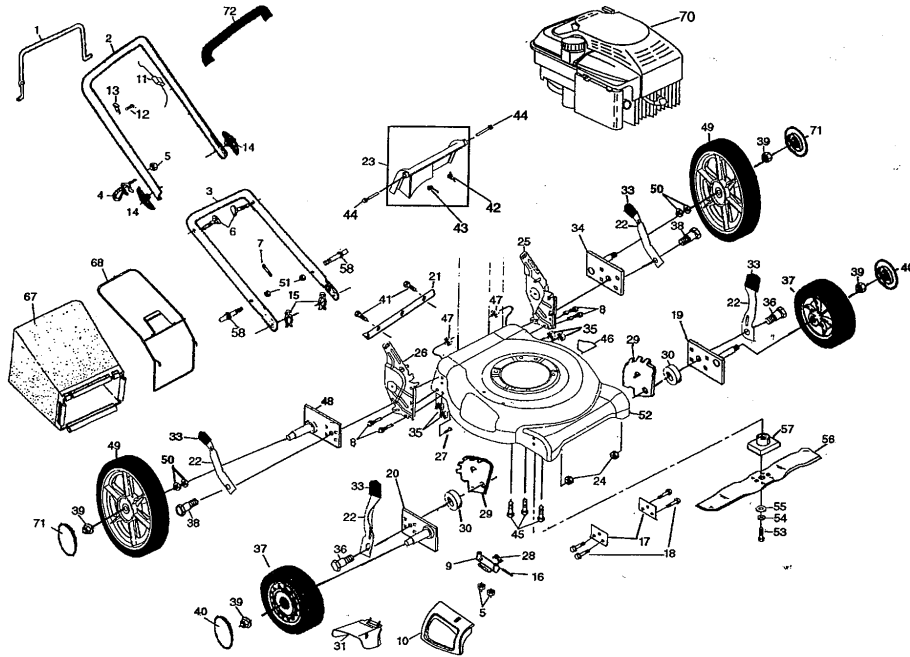

REPAIR PARTS MANUAL
MODEL NO. RE53HWA
LAWN MOWER

Rally

REPAIR PARTS

ROTARY LAWN MOWER -- MODEL NO. RE53HWA

2

REPAIR PARTS

ROTARY LAWN MOWER -- MODEL NO. RE53HWA

KEY PART NO. NO.	DESCRIPTION	KEY PART NO. NO.	DESCRIPTION
1 131696	Control Bar	36 160828	Shoulder Bolt 5/16-18
2 167120	Upper Handle	37 150339	Wheel Assembly
3 161105X479	Lower Handle	38 164362	Shoulder Bolt
4 132001	Rope Guide	39 83923	Flanged Locknut
5 63601	Locknut 1/4-20	40 150182	Hubcap
6 131959	Handle Bolt	41 54583	Screw
7 66426	Wire Tie	42 165766	Spring (LH)
8 74780512	Hex Bolt 5/16-18 x 3/4	43 165767	Spring (RH)
9 154132	Hinge Bracket	44 165912	Door Bolt
10 165754	Mulcher Door	45 150406	Hex Head Thread Rolling Screw 3/8-16 x 1
11 162778	Engine Zone Control Cable	46 145494	Danger Decal
12 750097	Hex Washer Head Screw #10-24 x 1/2	47 63124	Nut
13 86899X004	Up-Stop Bracket	48 167131X004	Axle Arm Assembly - RR
14 136376	Handle Knob	49 151138	Wheel
15 51793	Hairpin Cotter	50 57143	Wave Washer
16 147286	Hinge Rod	51 73990500	Nut
17 165946X479	Support Bracket	52 173478	Housing Assembly (Incl. Ref. #17, 18 & 46)
18 17600406	Screw	53 851084	Hex Head Screw 3/8-24 x 1-3/8 Grd. 8
19 167132X004	Axle Arm Assembly - LF	54 850263	Helical Lockwasher
20 167133X004	Axle Arm Assembly - RF	55 851074	Hardened Washer
21 169423	Foot Guard	56 165833	21" Blade
22 168360X004	Selector Spring	57 851514	Blade Adapter
23 166875	Rear Door Assembly Kit (Incl. Springs)	58 161551	Adjustment Bolt
24 751153	Locknut 5/16-18	67 173450	Grass Bag
25 166236X479	Handle Bracket Assembly (Left)	68 165755	Catcher Frame
26 166243X479	Handle Bracket Assembly (Right)	70 - - - - -	Engine - Briggs & Stratton 12H802 (Order parts from engine manufacturer)
27 851856	Screw 1/4-20 x 3/8	71 150635	Hubcap
28 152124	Hinge Spring	72 155891	Handle Grip
29 160835X007	Wheel Adjusting Bracket - Front	-- 173471	Operator's Manual (Euro)
30 19112222	Spacer	-- 173474	Operator's Manual (Scan)
31 165760	Clip on Discharge Guard	-- 173477	Repair parts's Manual
33 87877	Selector Knob		
34 167130X004	Axle Arm Assembly - LR		
35 166785	Locknut 5/16-18		