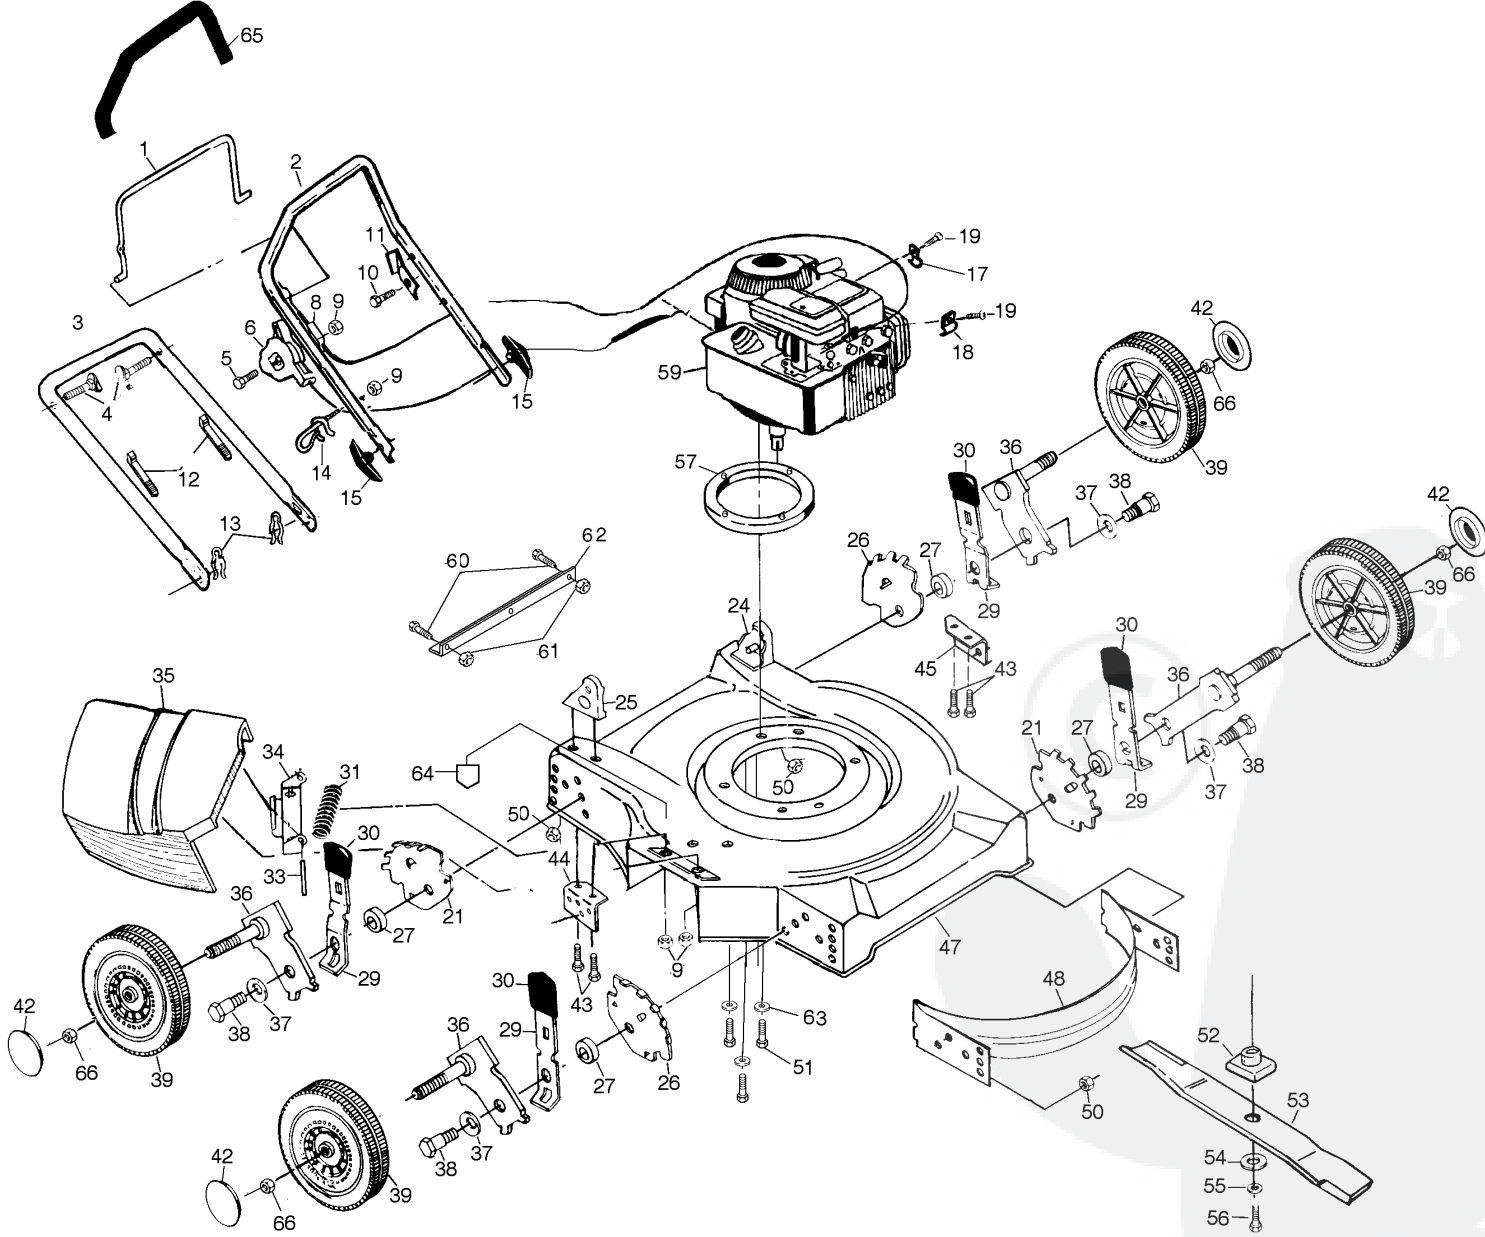

REPAIR PARTS

ROTARY LAWN MOWER MODEL NO. J600SC PRODUCT NO. 954 05 66-21

REPAIR PARTS

ROTARY LAWN MOWER MODEL NO. J600SC PRODUCT NO. 954 05 66-21

KEY NO.	PART NO.	DESCRIPTION	KEY NO.	PART NO.	DESCRIPTION
1	532850735	Control Bar	39	532148436	Wheel & Tire Assembly
2	532166355	Upper Handle	42	532077400	Hubcap
3	532159354	Lower Handle	43	532150078	Screw 5/16-18 x 3/4
4	532131959	Handle Bolt 5/16-18 x 3/4	44	532125424	Handle Support Bracket (Right)
5	532158755	Pan Head Machine Screw 1/4-20 x 2.12	45	532125423	Handle Support Bracket (Left)
6	532851462	Throttle Control	47	532152455	Lawn Mower Housing
8	532130861	Engine Zone Control Cable	48	532146026	Front Baffle
9	532063601	Locknut 1/4-20	--	532125046	Rear Baffle (Not Shown)
10	532750097	Hex Washer Head Screw #10-24 x 1/2	50	532751592	Locknut 3/8-16
11	532125162	Up-Stop Bracket	51	532850999	Hex Head Tread Rolling Screw 3/8-16 x 1
12	53266426	Wire Tie	52	532850977	Blade Adapter
13	532051793	Hairpin Cotter	53	532850972	20" Blade
14	532132001	Rope Guide	54	532851074	Hardened Washer
15	532136376	Handle Knob	55	532850263	Helical Lockwasher 3/8
17	532111190	Cable Clamp	56	532851084	Hex Head Screw 3/8-24 x 1 Grade 8
18	532087930	Cable Clip	57	532701313	Spacer
19	532083816	Thread Rolling Screw #10-32 x 5/8	59	-----	* Engine - Briggs & Stratton Model No. 9D902
21	532140836	Wheel Adjuster Bracket (LF/RR)			Order parts from engine manufacturer
24	532153027	Handle Bracket Assembly (Left)	60	532085825	Hex Washer Head Screw 10-24 x 1
25	532153026	Handle Bracket Assembly (Right)	61	532069180	Nut Hex Lk. Washer #10-24
26	532140996	Wheel Adjuster Bracket (RF/LR)	62	532154147	Footguard
27	532146630	Spacer	63	532053998	Washer
29	532141730	Selector Spring	64	532145494	Warning Decal
30	532087877	Selector Knob	65	532164265	Handle Grip
31	532087589	Torsion Spring	66	532083923	Nut
33	532147286	Hinge Rod	--	532157759	Operators Manual (Scand)
34	532087593	Housing Bracket	--	532157758	Operators Manual (Euro)
35	532750149	Discharge Guard Assembly			
36	532149857	Axle Arm Assembly			
37	532062335	Belleville Washer 1/2			
38	532142748	Shoulder Bolt 3/8-16			

*These Parts must be purchased through an authorized Briggs and Stratton Dealer.