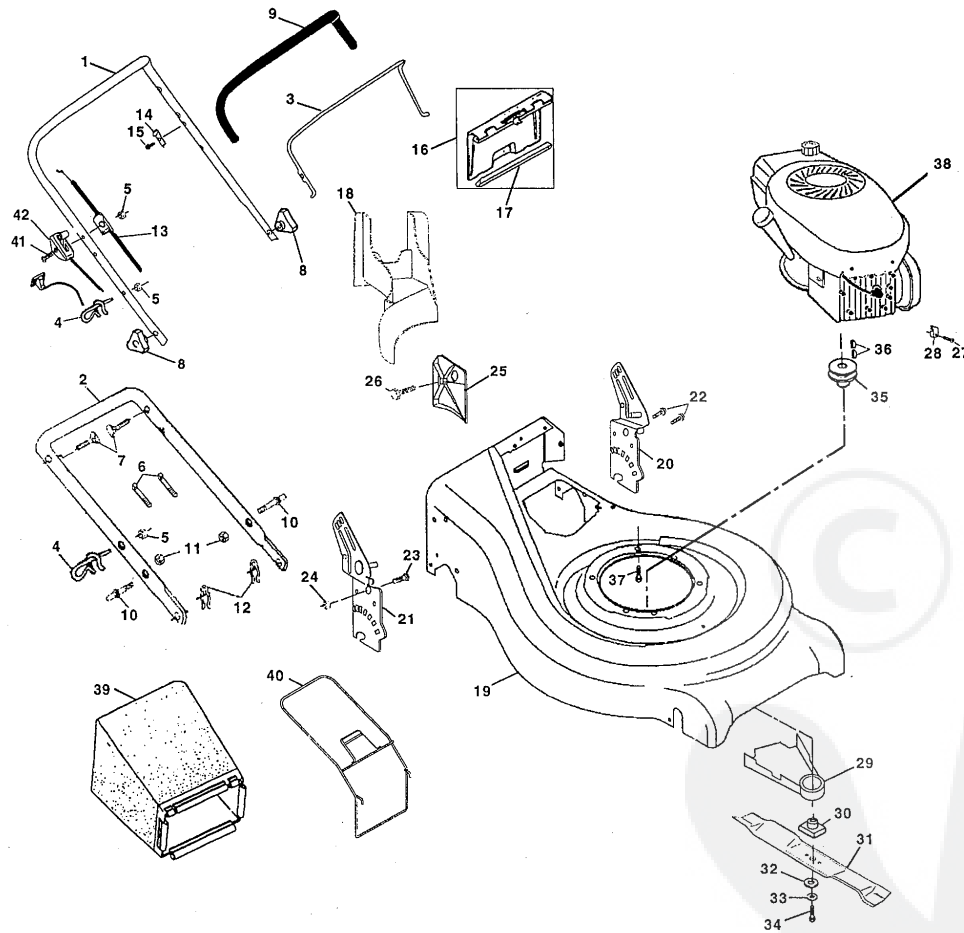

REPAIR PARTS

ROTARY LAWN MOWER - - MODEL NO. RE621CA

REPAIR PARTS

ROTARY LAWN MOWER - - MODEL NO. RE621CA

KEY NO.	PART NO.	DESCRIPTION	KEY NO.	PART NO.	DESCRIPTION
1	165542	Handle, Upper Dlx Comf.	22	150078	Screw, Hex Wshd
2	161105X479	Handle, Lower	23	163183	Bolt, Hex Head 5/16-18 x 5/8
3	131036	Bail, Cont. Wire Dlx Comf. Blk	24	63124	Nut, Hex Lock Wshr 5/16-18
4	132001	Guide, Rope, Side	25	161333	Baffle, Side
5	63601	Nut, Hex Lockwasher 1/4-20	26	163409	Screw 12 x 5/8
6	66426	Wire, Tie	27	83816	Screw
7	131959	Bolt, Handle 5/16-18 x 1.75	28	111190X	Cable Clamp
8	87692	Knob, Handle	29	134612	Shield, Debris Modified
9	164265	Grip, Hdl Foam Smooth	30	850977	Adapter
10	161551	Bolt, Sq. Neck	31	159267	Blade, 21"
11	73990500	Nut, Hex Lockwasher Ins. 5/16-18 UNC	32	851074	Washer, Hardened
12	51793	Cotter, Hairpin	33	850263	Lockwasher, Helical Spring 3/8
13	133107	Cable	34	851084	Screw, Hex Head 3/8-24 x 1.38
14	850733X004	Bracket, Upstop	35	84596	Pulley, Engine
15	83816	Screw, Hex Washer Head Tapping 10-2	36	87677	Key, Hi Pro
16	162085	Kit, Door Rear	37	150406	Bolt, Engine
17	161548	Seal, Door	38	-----	Engine Briggs & Statton 12H802
18	165261	Plug, Mulcher	39	165844	Order parts from engine manufacturer
19	163424	Kit, Housing	40	161358	Grass Catcher Bag
20	161568X479	Handle, Bracket	41	144929	Grass Catcher Frame
21	161569X479	Handle, Bracket Asm. Right	42	164137	Screw
			--	145494	Throttle Control
			--	161057	Decal Danger
			--	167102	Drive Cover
			--	168401	Replacement Parts Manual
			--	168402	Operator's Manual(Euro)
			--		Operator's Manual(Scand)

3