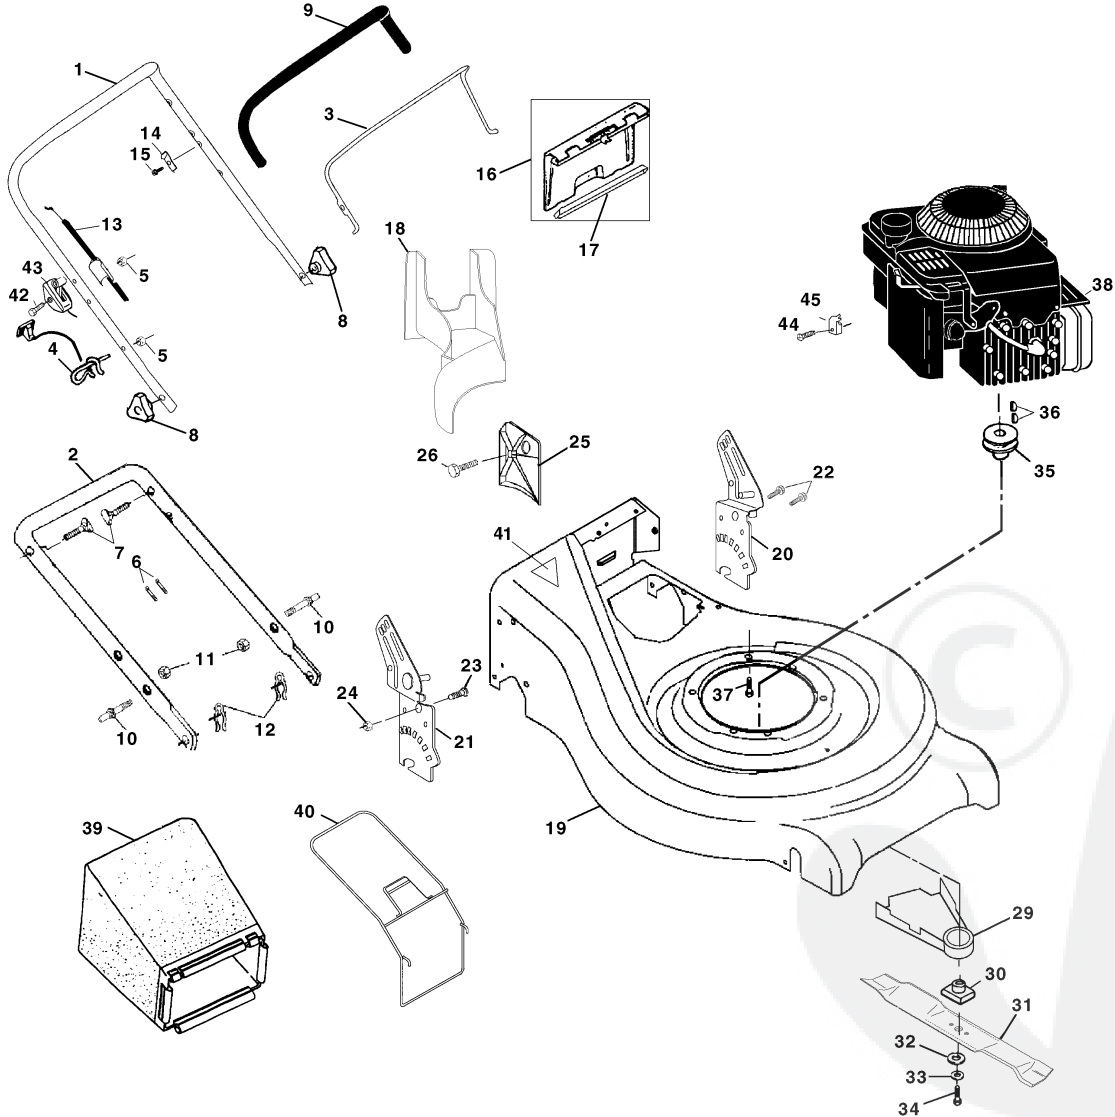

REPAIR PARTS

ROTARY LAWN MOWER - - MODEL NO. P531PD (P531PDD) 954 12 00-17

REPAIR PARTS

ROTARY LAWN MOWER - - MODEL NO. P531PD (P531PDD) 954 12 00-17

KEY NO.	PART NO.	DESCRIPTION	KEY NO.	PART NO.	DESCRIPTION
1	532167163	Handle, Upper Dlx Comf.	25	532161333	Baffle, Side
2	532164556	Handle, Lower	26	532163409	Screw 12 x 5/8
3	532131036	Bail, Cont. Wire Dlx Comf. Blk	29	532134612	Shield, Debris Modified
4	532132001	Guide, Rope, Side	30	532851514	Adapter, Blade w/key Longer
5	532063601	Nut, Hex Lockwasher 1/4-20	31	532159267	Blade, 21"
6	532066426	Wire, Tie	32	532851074	Washer, Hardened
7	532131959	Bolt, Handle 5/16-18 x 1.75	33	532850263	Lockwasher, Helical Spring 3/8
8	532087692	Knob, Handle	34	532851084	Screw, Hex Head 3/8-24 x 1.38
9	532164265	Grip, HdI Foam Smooth	35	532084596	Pulley, Engine
10	532161551	Bolt, Sq. Neck	36	532087677	Key, Hi Pro
11	873990500	Nut, Hex Lockwasher Ins. 5/16-18 UNC	37	532150406	Bolt, Engine
12	532051793	Cotter, Hairpin	38	-----	* Engine Briggs & Stratton 12H802 Order parts from engine manufacturer
13	532133107	Cable	39	532165846	Grass Catcher Bag
14	532125162	Bracket, Upstop	40	532161358	Grass Catcher Frame
15	532083816	Screw, Hex Washer Head Tapping 10-2	41	532145494	Danger Decal
16	532162085	Kit, Door Rear	42	532144929	Screw
17	532161548	Seal, Door	43	532164137	Throttle Control
18	532165261	Plug, Mulcher	44	532111190	* Clamp
19	532164388	Kit, Housing	45	532083816	Screw
20	532164548	Handle, Bracket	--	532161057	Warning Decal (Not Shown)
21	532169306	Handle, Bracket Asm. Right	--	532164652	Operator's Manual(Euro)
22	532150078	Screw, Hex Wshd	--	532164380	Operator's Manual(Scand)
23	532163183	Bolt, Hex Head 5/16-18 x 5/8			
24	532063124	Nut, Hex Lock Wshr 5/16-18