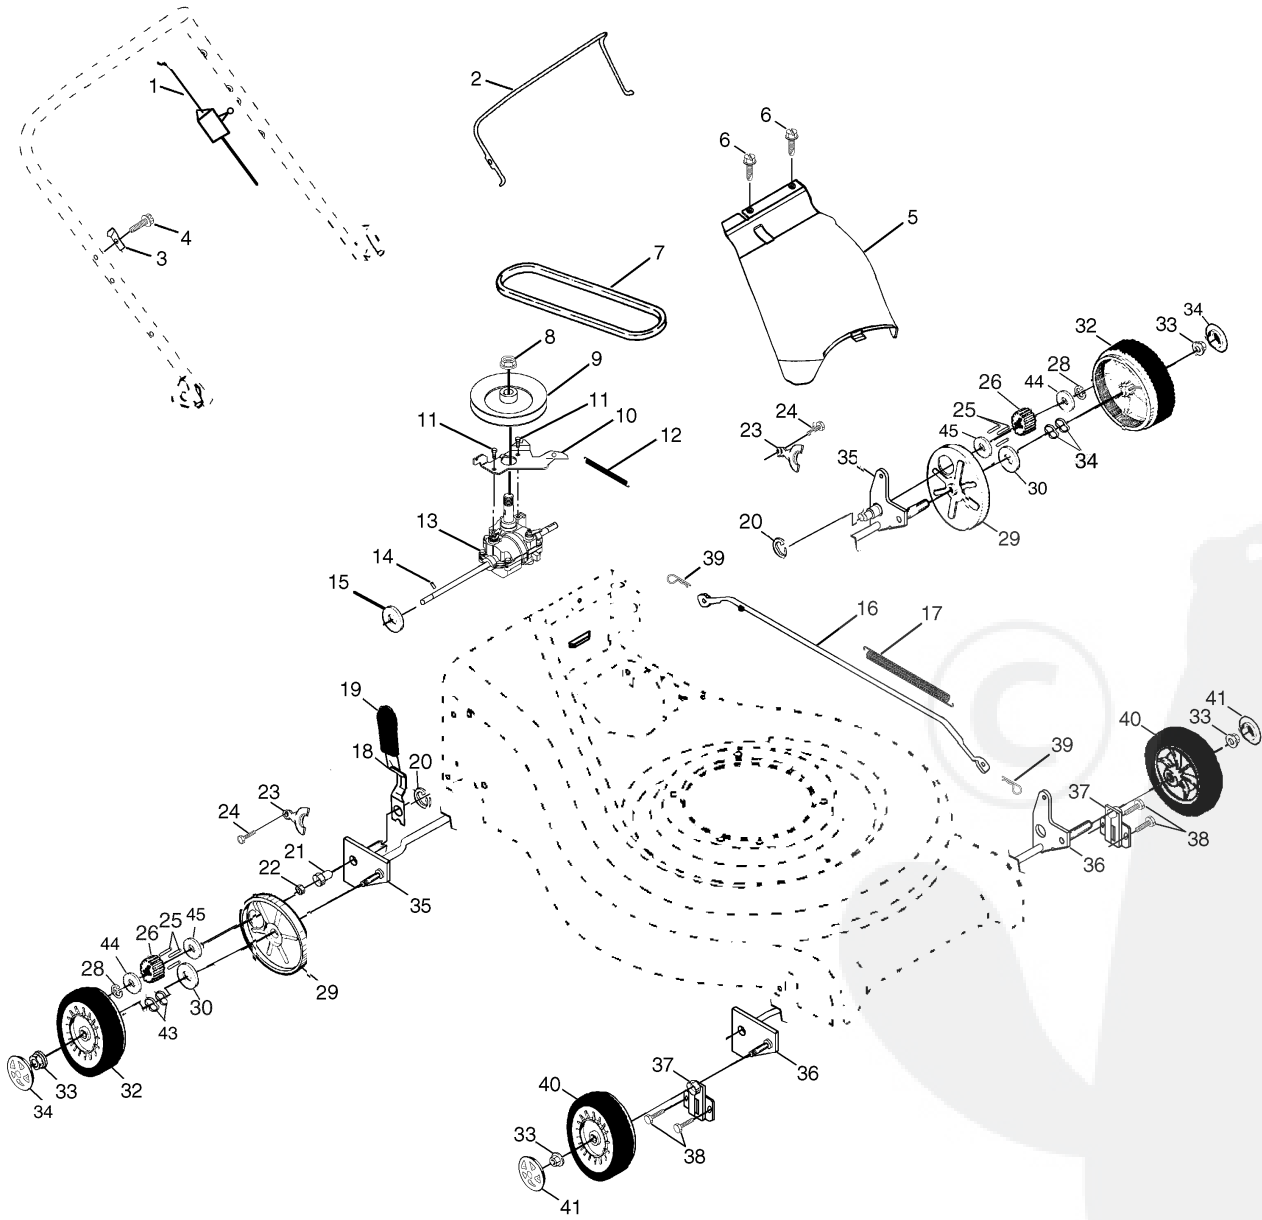

REPAIR PARTS

ROTARY LAWN MOWER - - MODEL NO. P531PD (P531PDD) 954 12 00-17

REPAIR PARTS

ROTARY LAWN MOWER - - MODEL NO. P531PD (P531PDD) 954 12 00-17

KEY NO.	PART NO.	DESCRIPTION
1	532161587	Cable Drive
2	532161473	Bail Control Drive
3	532164557	Bracket, Downstop
4	532083816	Screw Hex Wash Head Tapping 10-2
5	532161537	Cover Drive
6	532750634	Screw Thdrol 10-25 x .50
7	532160816	V-Belt
8	532132010	Nut Lock Flanged 3/8-16 Zinc
9	532163939	Pulley Driven
10	532164553	Belt Keeper
11	817541011	Screw Hex Wash Head 10-24 X .668
12	53275192	Spring
13	532169611	Transmission Asm.
14	532145354	Pin Spring Thrust
15	532057079	Washer Hardened
16	532161584	Rod Connecting
17	532161602	Spring Extension
18	532164554	Spring Selector
19	532161961	Knob Selector Spring
20	812000022	E-Ring 7/8

KEY NO.	PART NO.	DESCRIPTION
21	532163365	Bearing Support
22	532169911	Bearing Ball
23	532164555	Retainer Drive Asm. Stmp.
24	532057808	Screw Hex Head Tapping 1/4-20 x .75
25	532166453	Drive Pawl
26	532166450	Pinion, Drive RH
28	812000058	E-Ring 7/16
29	532088080	Cover, Dust Wheel
30	532067725	Washer 1/2 x 1-1/2 x .134
32	532162063	Wheel 9 x 2
33	532083923	Nut Hex Flange Lock
34	532150181	Hubcap
35	532164552	Shaft Asm. Rear
36	532164550	Shaft Asm. Front
37	532161463	Retainer Front Shaft
38	532163409	Screw 12 x 5/8
39	532700279	Clip Retainer
40	532157178	Wheel 8 x 2
41	532150182	Hubcap
43	532057143	Wave Washer
44	532052160	Washer
45	532062335	Washer