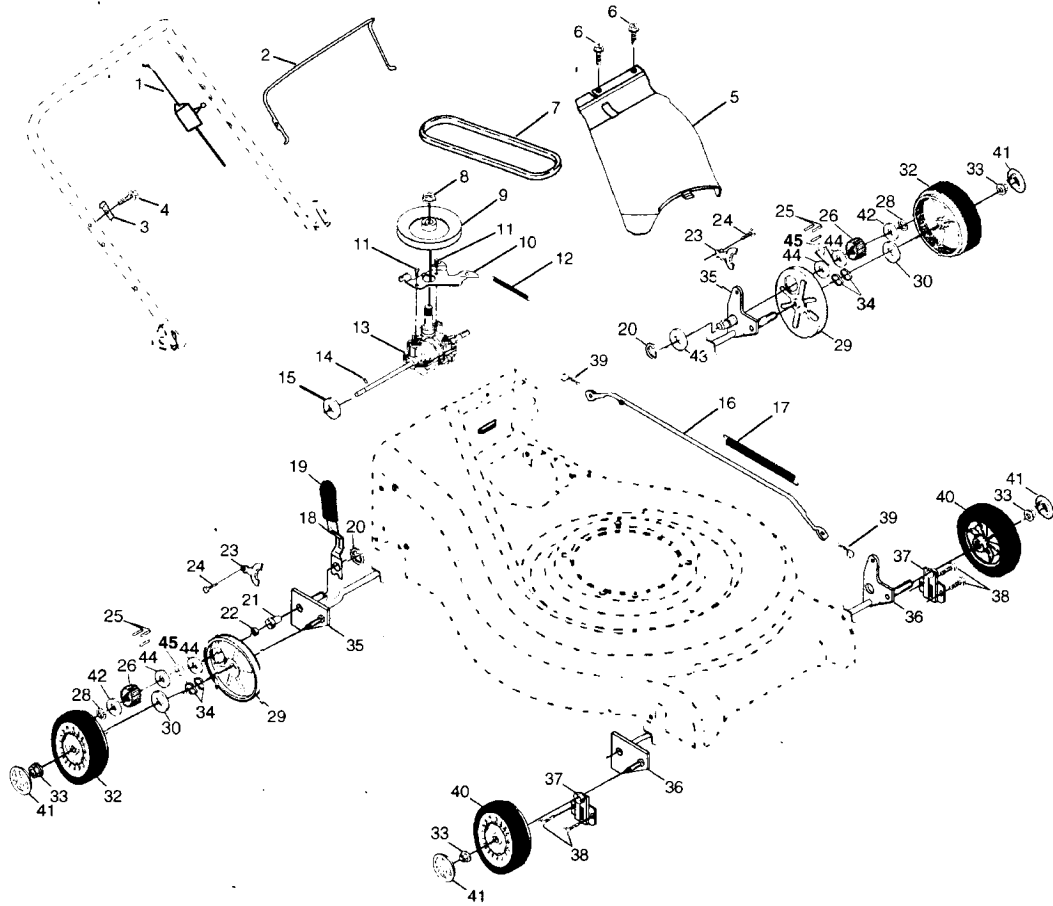

NOTE: All component dimensions given in U.S. inches
1 inch = 25.4 mm

ROTARY LAWN MOWER -- MODEL NUMBER RE621CE

ROTARY LAWN MOWER -- MODEL NUMBER RE621CE

KEY NO.	PART NO.	DESCRIPTION	KEY NO.	PART NO.	DESCRIPTION
1	161587	Cable Drive	24	57808	Screw Hex Head Tapping 1/4-20 x .75
2	161473	Bail Control Drive	25	170011	Drive Pawl
3	161478X004	Bracket, Downstop	26	166450	Pinion, Drive
4	83816	Screw Hex Wash Head Tapping 10-2	28	12000058	E-Ring 7/16
5	161537	Cover Drive	29	88080	Cover, Dust Wheel
6	750634	Screw Thdrol 10-25 x .50	30	67725	Washer 1/2 x 1-1/2 x .134
7	160816	V-Belt	32	162062	Wheel 9 x 2
8	132010	Nut Lock Flanged 3/8-16 Zinc	33	83923	Nut Hex Flange Lock
9	163939	Pulley Driven	34	57143	Wave Washer
10	160813X004	Belt Keeper	35	160785 X004	Shaft Asm. Rear
11	17541011	Screw Hex Wash Head 10-24 X .668	36	160786X004	Shaft Asm. Front
12	75192	Spring	37	161463	Retainer Front Shaft
13	169611	Transmission Asm.	38	163409	Screw 12 x 5/8
14	145354	Pin Spring Thrust	39	700279	Clip Retainer
15	57079	Washer Hardened	40	146247	Wheel 8 x 2
16	161584	Rod Connecting	41	77400	Hubcap
17	161602	Spring Extension	42	52160	Washer
18	160477X004	Spring Selector	43	19572216	Washer
19	161961	Knob Selector Spring	44	62335	Washer
20	12000022	E-Ring 7/8	45	88118	Felt Washer
21	163365	Bearing Support			
22	169911	Bearing Ball			
23	161118X004	Retainer Drive Asm. Stmp.			