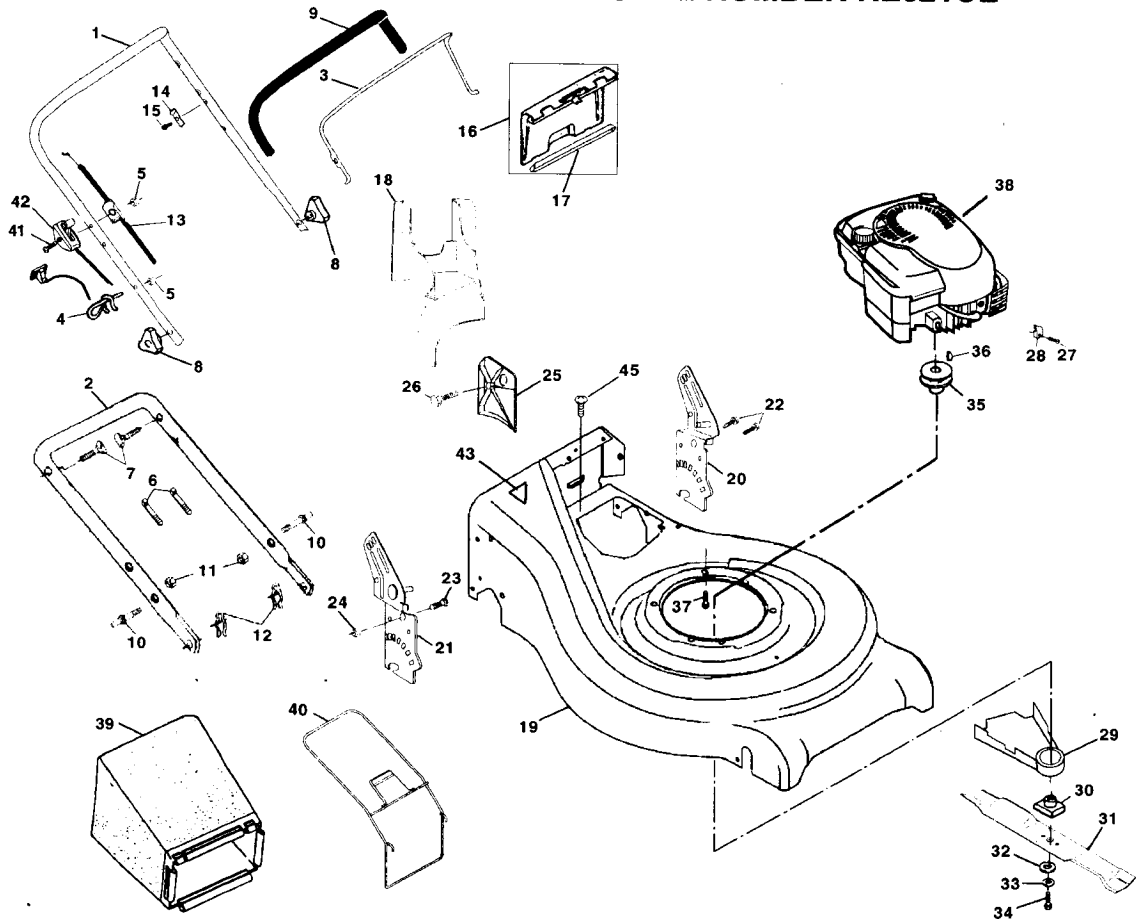

ROTARY LAWN MOWER -- MODEL NUMBER RE621CE

ROTARY LAWN MOWER -- MODEL NUMBER RE621CE

KEY NO.	PART NO.	DESCRIPTION	KEY NO.	PART NO.	DESCRIPTION
1	167163	Handle, Upper Dlx Comf.	27	83816	Screw
2	161105X479	Handle, Lower	28	111190X	Cable Clamp
3	131036	Bail, Cont. Wire Dlx Comf. Blk	29	134612	Shield, Debris Modified
4	132001	Guide, Rope, Side	30	851514	Adapter
5	63601	Nut, Hex Lockwasher 1/4-20	31	159267	Blade, 21"
6	66426	Wire, Tie	32	851074	Washer, Hardened
7	131959	Bolt, Handle 5/16-18 x 1.75	33	850263	Lockwasher, Helical Spring 3/8
8	87692	Knob, Handle	34	851084	Screw, Hex Head 3/8-24 x 1.38
9	164265	Grip, Hdl Foam Smooth	35	84596	Pulley, Engine
10	161551	Bolt, Sq. Neck	36	87677	Key, Hi Pro
11	73990500	Nut, Hex Lockwasher Ins. 5/16-18 UNC	37	150406	Bolt, Engine
12	51793	Cotter, Hairpin	38	-----	Engine Briggs & Stratton 12H802
13	133107	Cable	39	165844	Order parts from engine manufacturer
14	850733X004	Bracket, Upstop	40	161358	Grass Catcher Bag
15	83816	Screw, Hex Washer Head Tapping 10-2	41	144929	Grass Catcher Frame
16	162085	Kit, Door Rear	42	164137	Screw
17	161548	Seal, Door	43	145494	Throttle Control
18	165261	Plug, Mulcher	44	161057	Decal Inter. Warning
19	163424	Kit, Housing	45	54583	Warning Decal (Not Shown)
20	161568X479	Handle, Bracket	--	177058	Screw
21	168227X479	Handle, Bracket Asm. Right	--	173222	Replacement Parts Manual
22	150078	Screw, Hex Wshd	--	173225	Operator's Manual(Euro)
23	163183	Bolt, Hex Head 5/16-18 x 5/8			Operator's Manual(Scand)
24	63124	Nut, Hex Lock Wshr 5/16-18			
25	161333	Baffle, Side			
26	163409	Screw 12 x 5/8			

NOTE: All component dimensions given in U.S. inches
1 inch = 25.4 mm