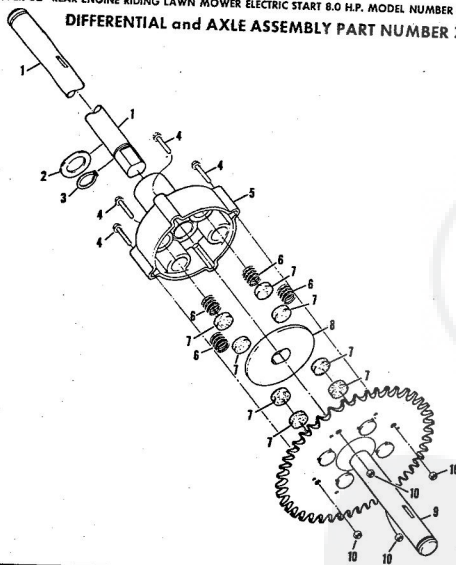

Ref. No.	Part No.	Part Name	Ref. No.	Part No.	Part Name
1	79099	Slip Axle	5	79022	Housing W/Bearings
2	78982	Washer, Thrust .751-1.250 X .0478	6	78799	Spring
3	58586	Retaining Ring	7	78976	Friction Block
4	79017	Screw, Machine Secured Washer Head 5/16-24 - 2	8	78976	Drive Disc
			9	79100	Fixed Axle Assembly
			10	79018	Nut, Lock 5/16-24