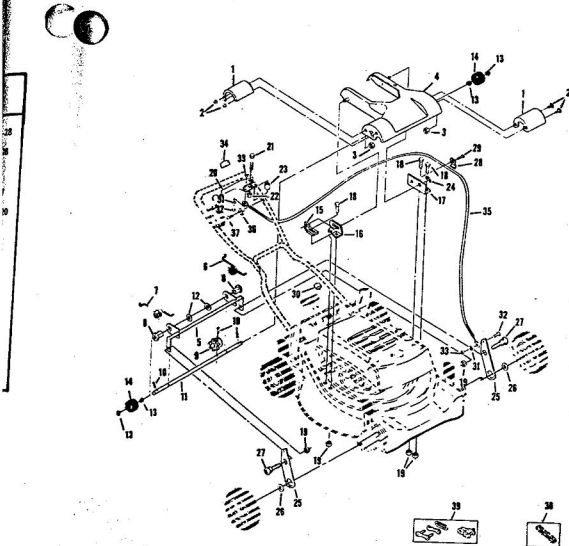

M6537AR

ROPER 20" REAR BAGGER 164CC 4.0 H.P. POWER-PROPELLED LAWN MOWER MODEL NUMBER M6537BR

ROPER 20" REAR BAGGER 164CC 4.0HP. POWER PROPELLED LAWN MOWER MODEL NU

Ref. No.	Part No.	Part Name	Ref. No.	Part No.	Part Name
1	73629	Drive Cover	21	72978	Bolt, Shoulder (Special) 1 X 1 5/8
2	75136	Screw, Machine #10-24 X 1/2	22	72979	Nut, Shoulder (Special) 1, Spacer
3	53671	Nut, Lock #10-24	23	73405	E-Ring 3/8 Shaft
4	73787	Chain Cover Assembly	24	52365	Lower Link
5	74636	Yoke Assembly	25	74162	Washer, Flat Steel .531-1 X 1/8
6	73115	Spring - L.H.	26	74232	Washer, Flat Steel .531-1 X 1/8
7	73172	Bearing	27	73916	Bolt, Shoulder (Special) 1 X 1/8
8	70987	Sprocket - 8 Tooth	28	73276	Retainer
9	73696	Spring Pin 3/16 X 1	29	55187	Screw, Self-Tapping 5/16 X 3/4
10	52329	Driven Shaft	30	58891	Control Cable Clip
11	73628	Washer, Flat Steel .828-1.25 X .028	31	74190	Spacer
12	73928	E-Ring 5/8 Shaft	32	57155	Screw, Machine #10-24 X 1/2
13	52364	Driver	33	69180	Decal - Clutch
14	67973	Pivot Adjusting Bracket	34	73442	Cable
15	75043	Pivot - R.H.	35	74139	Cable Clamp
16	74617	Pivot - L.H.	36	73755	Screw, Self-Tapping #10-24 X 3/4
17	74638	Screw, Hex Head 1/4-20 X 5/8	37	75408	Chain, #65, (44 Pitches)
18	54393	Nut, Lock 1/4-20	38	74787	Repair Link Kit (Incl. Olds Connecting Link)
19	74218	Lever	39	60472	
20	74161				

37BR

ROPER 20" WHIP STIK™ 4.0 H.P. 164CC REAR BAGGER POWER PROPELLED LAWN MOWER MODEL NUMBER M6577AR