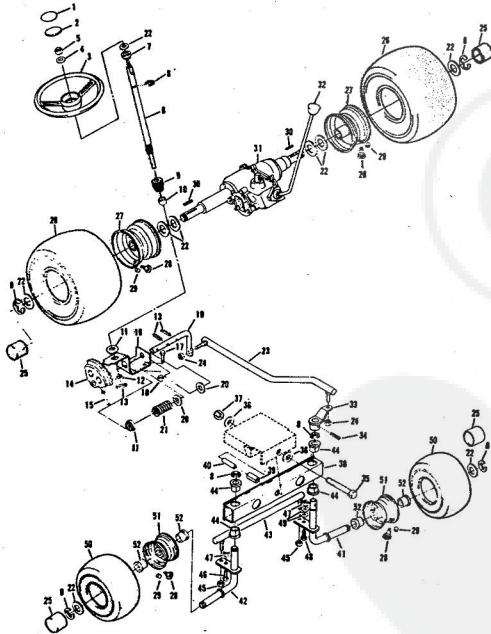

Ref. No.	Part No.	Part Name	Ref. No.	Part No.	Part Name
1	71200	Belt Guide	24	51630	Bolt, Hex Head 5/16-18 X 3/4
2	54922	Nut, Keps 5/16-18	25	71202	Bushing
3	68205	Screw, Hex Head W/Washer 5/16-18 X 7/8	26	63124	Nut, Lock 5/16-18
4	68206	Screw, Hex Head W/Washer 5/16-18 X 1 1/8	27	62408	Idler Pulley
5	52859	Pulley - Transaxle	28	65542	Bolt, Hex Head 3/8-16 X 1 1/2
6	73542	Key, Woodruff #6	29	65543	Nut, Lock 3/8-16
7	37917	Screw, Hex Head 1/4-20 X 3/4	30	72275	Idler Spring
8	73794	Y-Belt	31	74893	Foot Pedal
9	71241	Mid Belt Guide	32	71223	Pedal Shaft
10	51785	Washer, Flat Steel .400-.875 X .063	33	74419	Clutch Rod
11	55615	Nut, Keps 3/8-16	35	71226	Grip
12	71922	Pulley - Engine	36	71222	Pedal Plate
13	65053	Key, Woodruff #6	37	59476	Bolt, Carriage 5/16-18 X 3/4
14	68874	Screw, Machine W/Washer 3/8-24 X 1 3/8	38	74399	Nut, Lock 5/16-18
15	62735	Washer, Flat Steel .375-1.250 X .201	39	67365	Foot Pad
16	73792	Brake Rod	40	71199	Pedal Bracket
17	2947	Cotter Pin - 3/4	41	71204	Switch Bracket
18	71238	Trunnion	42	71191	Clutch Arm Assembly
19	53998	Washer, Flat Steel .406-.750 X .063	43	71195	Spacer
20	50806	Washer, Flat Steel .328-.750 X .063	44	2655	Cotter Pin - 1"
21	71239	Brake Spring	45	71248	Spring
22	62336	Nut, Lock 3/8-16	46	74474	Blade Clutch Rod
23	71201	Idler Bracket	47	53632	Washer, Flat Steel .531-1 X .063
			48	73229	Clutch Arm Assembly
			49	52379	Spring Pin 3/16 X 1
			51	71246	Clutch Handle

ROPER 36" LAWN TRACTOR 8.0 H.P. ELECTRIC START MODEL NO. L8217AR

ROPER 36" LAWN TRACTOR 8.0 H.P. ELECTRIC START MODEL NO. L8217AR