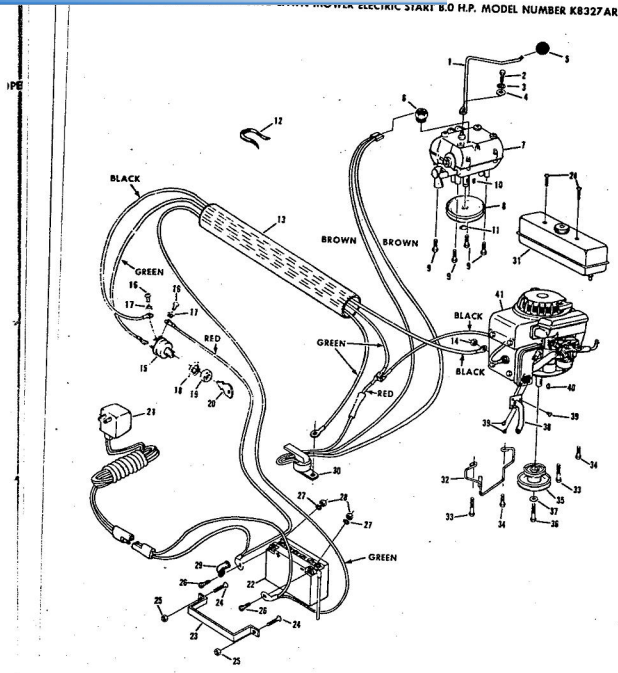

ROPER 32" REAR ENGINE RIDING LAWN MOWER ELECTRIC START 8.0 H.P. MODEL NUMBER K8327AR
DIFFERENTIAL and AXLE ASSEMBLY PART NUMBER 73523

ROPER 32" REAR ENGINE RIDING LAWN MOWER ELECTRIC START 8.0 H.P. MODEL NUMBER