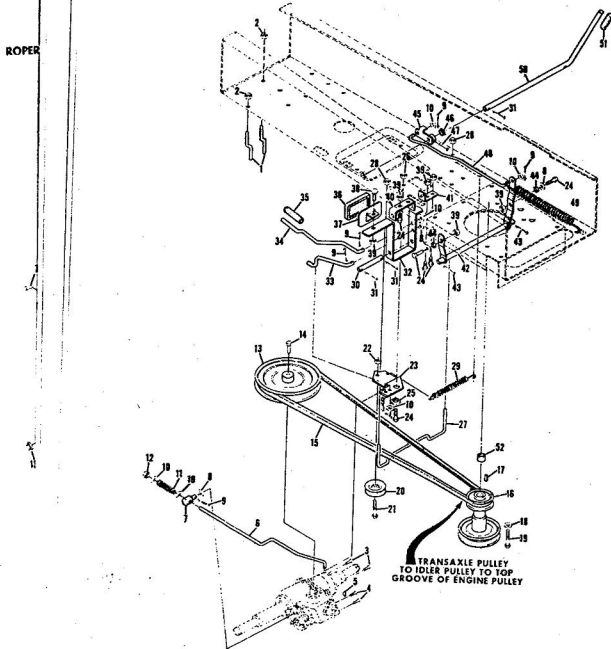

ROPER RALLY 36" LAWN TRACTOR MODEL NUMBER L86156R1

ROPER RALLY 36" LAWN TRACTOR MODEL NUMBER L86156R1

ROPER RALLY 36" LAWN TRACTOR MODEL NUMBER L86156R1