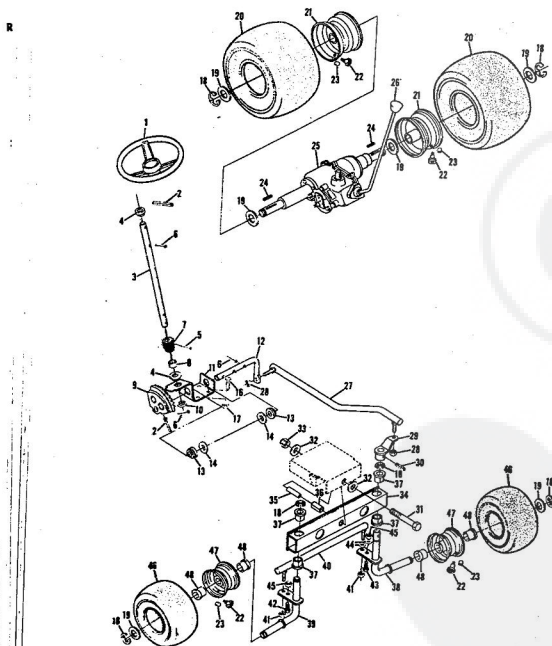

ROPER RALLY 36" LAWN TRACTOR MODEL NUMBER L86156R1

ROPER RALLY 36" LAWN TRACTOR MODEL NUMBER L86156R1