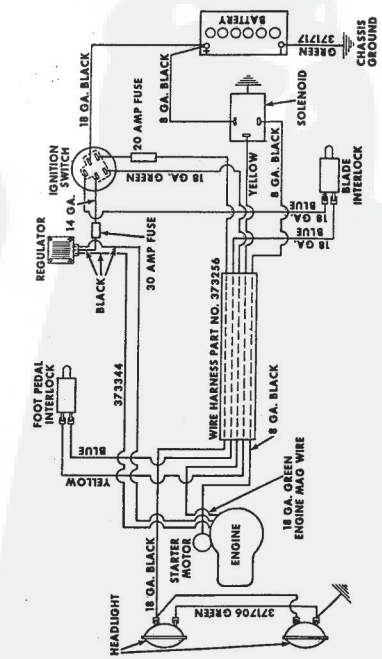

ROPER 36" LAWN TRACTOR 8.0 H.P. ELECTRIC START MODEL NO. L8217AR

ROPER 36" LAWN TRACTOR 8.0 H.P. ELECTRIC START MODEL NO. L8217AR

WIRING DIAGRAM

10H.P. ROPER BALLY LAWN TRACTOR MODEL NUMBER L06356R1