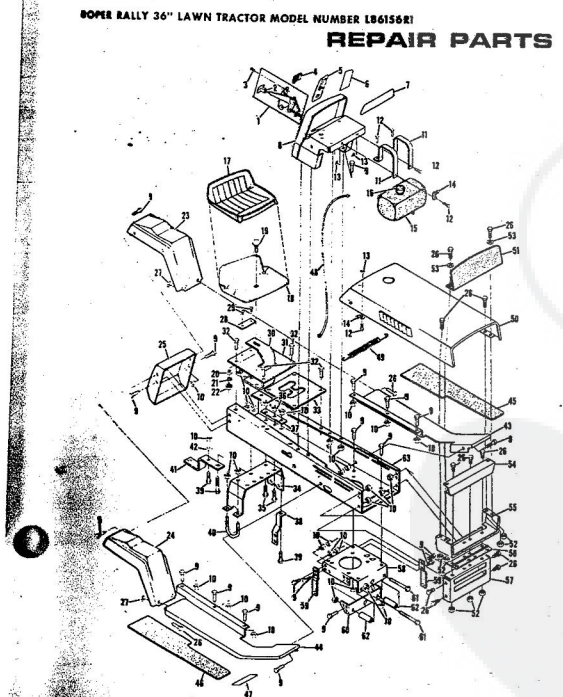

Ref. No.	Part No.	Part Name	Ref. No.	Part No.	Part Name
1	371676	Remote Control Assembly (Incl. Ref. #2)	32	371263	Screw, Hex Head Thread Cutting 5/16-18 x 1/2
2	341159	Knob - Remote Control	33	375333	Chassis Cover
3	341945	Screw, Machine Phil. #10-24 x 1/2	34	371197	Transaxle Support
4	382891	Nut, Speed #10-24	35	364605	Ball, Hex Head 3/8-16 x 1
5	371098	Decal - Dash - R.H.	36	365543	Nut, Lock 3/8-16
6	371928	Decal - Dash - L.H.	37	371507	Support
7	371700	Decal - Dash - Instructions	38	371198	Axle Strip
8	371688	Dash Assembly	39	353068	Ball, Hex Head 5/16-18 x 1
9	351650	Ball, Hex Head 5/16-18 x 3/4	40	371605	Clamp
10	368478	Nut, Lock 5/16-18	41	371205	Tow Hitch
11	371255	Clamp - Fuel Tank	42	362735	Washer, Flat Steel .375-1.250 x .201
12	357988	Ball, Hex Head 1/4-20 x 3/4	43	371212	Foot Rest - L.H.
13	352601	Nut, Lock 1/4-20	44	371213	Foot Rest - R.H.
14	372012	Clevis Lanyard	45	373302	Foot Rest Pad - L.H.
15	371254	Tank, Fuel	46	373303	Foot Rest Pad - R.H.
16	371256	Fuel Cap	47	368506	Decal - Clutch and Brake
17	368581	Seat Pad	48	372011	Hood Cable
18	368580	Seat Pan	49	372004	Spring
19	355228	Ball, Carriage 1/2-13 x 1	50	371941	Hood Assembly
20	352084	Washer, Flat Steel .331-1.187 x .127	51	371913	Hood Insert
21	318810	Washer, Lock 1/2	52	354922	Nut, Keps 5/16-18
22	352900	Nut, Hex 1/2-13	53	356806	Washer, Flat Steel .328-.750 x .063
23	371214	Fender - L.H.	54	372998	Insert Panel - Frame
24	371215	Fender - R.H.	55	371911	Panel Frame
25	372216	Rear Cover Assembly	56	372191	Hinge
26	354262	Screw, Machine w/Lock Washer 5/16-18 x 5/8	57	372630	Grill Frame - Lower
27	365221	Nut, Keps 5/16-18	58	371177	Engine Base
28	373330	Number Plate	59	371190	Brake Rod Bracket
29	354262	Screw, Self-Tapping #10-24 x 3/8	60	381178	Rocker Bar Support
30	371196	Seat Spring	61	353964	Ball, Hex Head 5/16-18 x 2 3/4
31	371261	Cover Plate	62	371431	Spacer
			63	372343	Chassis