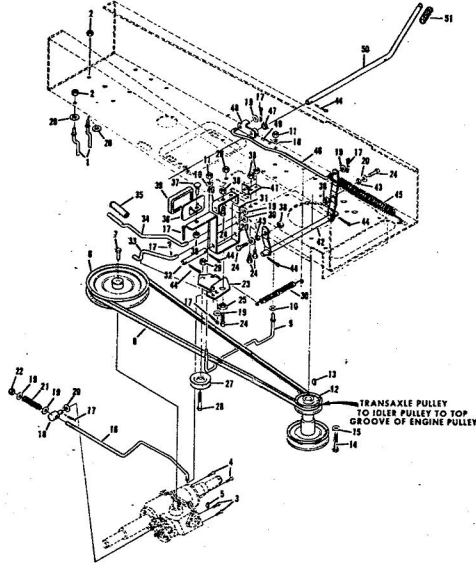

ROPER 36" LAWN TRACTOR 8.0 H.P. ELECTRIC START MODEL NO. L8217AR