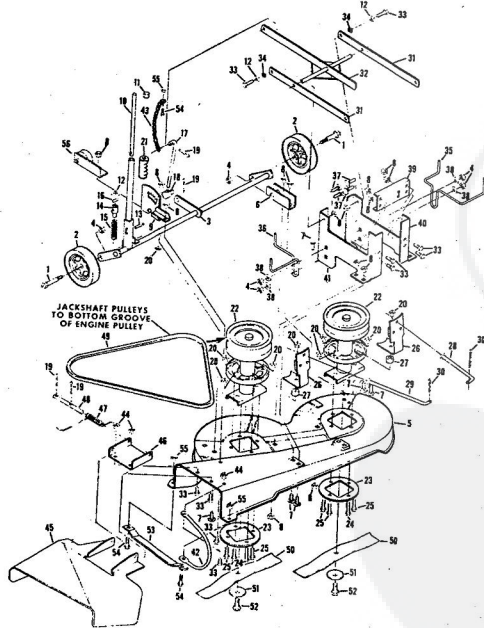

8 HP. ROPER RALLY LAWN TRACTOR MODEL NUMBER 16356R

INSERT REPLACEMENT SHEETS TO OWNERS MANUAL
8 HP ROPER RALLY TRACTOR MODEL NUMBER 16356R
(SHEETS 24 and 25)

(FOR REPAIR PARTS ORDER FROM THIS REPLACEMENT SHEET)