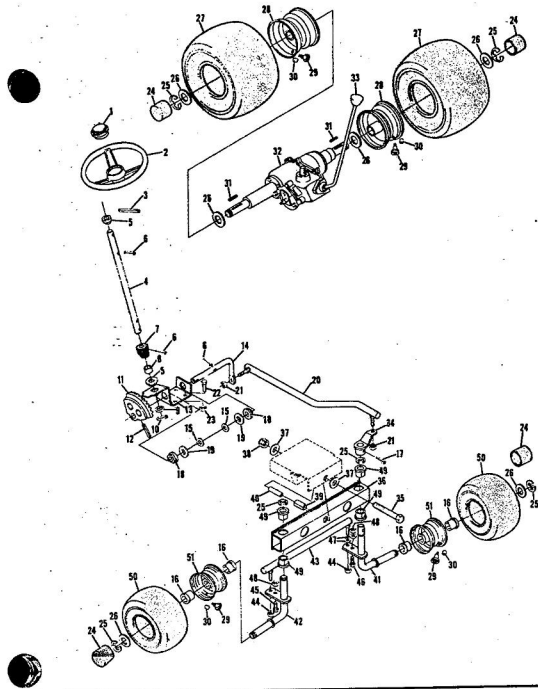

10H.P. ROPER RALLY LAWN TRACTOR MODEL NUMBER L06356R1

10H.P. ROPER RALLY LAWN TRACTOR MODEL NUMBER L06356R1

10H.P. ROPER RALLY LAWN TRACTOR MODEL NUMBER L06356R1