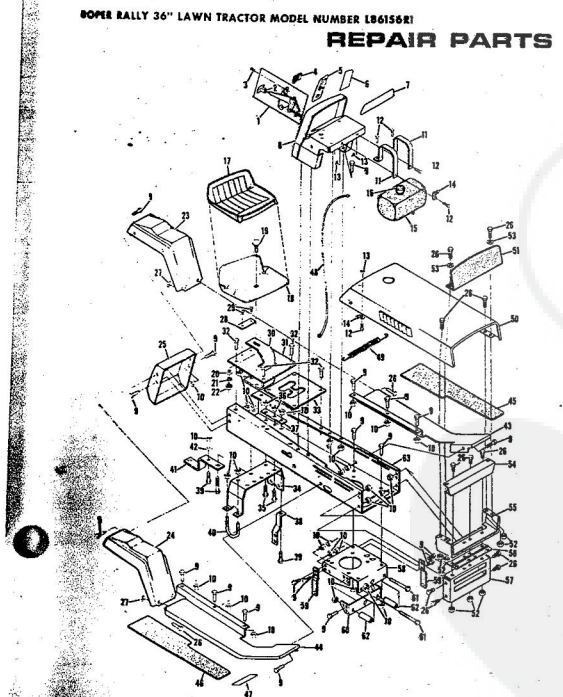

ROPER RALLY 36" LAWN TRACTOR MODEL NUMBER L86156R			ROPER RALLY 36" LAWN TRACTOR MODEL NUMBER L86156R		
Ref. No.	Part No.	Part Name	Ref. No.	Part No.	Part Name
1	371676	Remote Control Assembly (Incl. Ref. #2)	32	371263	Screw, Hex Head Thread Cutting 5/16-18 x 1/2
2	341159	Knob - Remote Control	33	375333	Chassis Cover
3	341945	Screw, Machine Phil. #10-24 x 1/2	34	371197	Transaxle Support
4	382891	Nut, Speed #10-24	35	364605	Ball, Hex Head 3/8-16 x 1
5	371098	Decal - Dash - R.H.	36	365543	Nut, Lock 3/8-16
6	371928	Decal - Dash - L.H.	37	371507	Support
7	371700	Decal - Dash - Instructions	38	371198	Axle Strip
8	371688	Dash Assembly	39	353068	Ball, Hex Head 5/16-18 x 1
9	351650	Ball, Hex Head 5/16-18 x 3/4	40	371605	Clamp
10	368478	Nut, Lock 5/16-18	41	371205	Tow Hitch
11	371255	Clamp - Fuel Tank	42	362735	Washer, Flat Steel .375-1.250 x .201
12	357988	Ball, Hex Head 1/4-20 x 3/4	43	371212	Foot Rest - L.H.
13	352601	Nut, Lock 1/4-20	44	371213	Foot Rest - R.H.
14	372012	Clevis Lanyard	45	373302	Foot Rest Pad - L.H.
15	371254	Tank, Fuel	46	373303	Foot Rest Pad - R.H.
16	371256	Fuel Cap	47	368506	Decal - Clutch and Brake
17	368581	Seat Pad	48	372011	Hood Cable
18	368580	Seat Pan	49	372004	Spring
19	355228	Ball, Carriage 1/2-13 x 1	50	371941	Hood Assembly
20	352084	Washer, Flat Steel .331-1.187 x .127	51	371913	Hood Insert
21	318810	Washer, Lock 1/2	52	354922	Nut, Keps 5/16-18
22	352900	Nut, Hex 1/2-13	53	356806	Washer, Flat Steel .328-.750 x .063
23	371214	Fender - L.H.	54	372698	Insert Panel - Frame
24	371215	Fender - R.H.	55	371911	Panel Frame
25	372216	Rear Cover Assembly	56	372191	Hinge
26	354262	Screw, Machine w/Lock Washer 5/16-18 x 5/8	57	372630	Grill Frame - Lower
27	365221	Nut, Keps 5/16-18	58	371177	Engine Base
28	373330	Number Plate	59	371190	Brake Rod Bracket
29	354262	Screw, Self-Tapping #10-24 x 3/8	60	381178	Rocker Bar Support
30	371196	Seat Spring	61	353964	Ball, Hex Head 5/16-18 x 2 3/4
31	371261	Cover Plate	62	371431	Spacer
			63	372343	Chassis