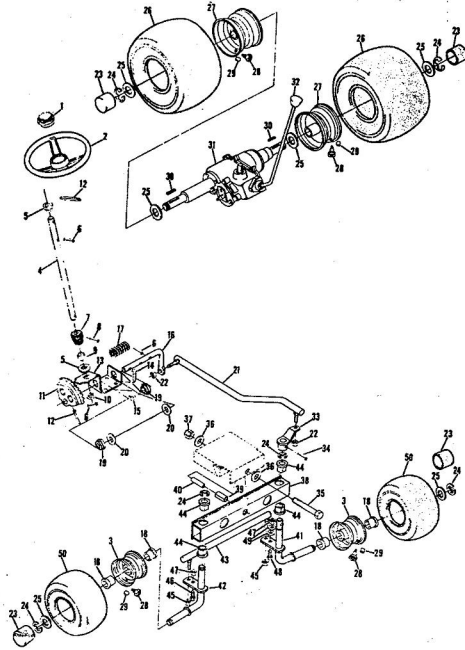

16356R

8 HP. ROPER RALLY LAWN TRACTOR MODEL NUMBER 16356R

INSERT REPLACEMENT SHEETS TO OWNERS MANUAL
8 HP ROPER RALLY TRACTOR MODEL NUMBER 16356R
(SHEETS 24 and 25)

(FOR REPAIR PARTS ORDER FROM THIS REPLACEMENT SHEET)

INSERT

REPLACEMENT SHEETS TO OWNERS MANUAL
8 HP ROPER RALLY TRACTOR MODEL NUMBER 16356R
(SHEETS 24 and 25)

(FOR REPAIR PARTS ORDER FROM THIS REPLACEMENT SHEET)