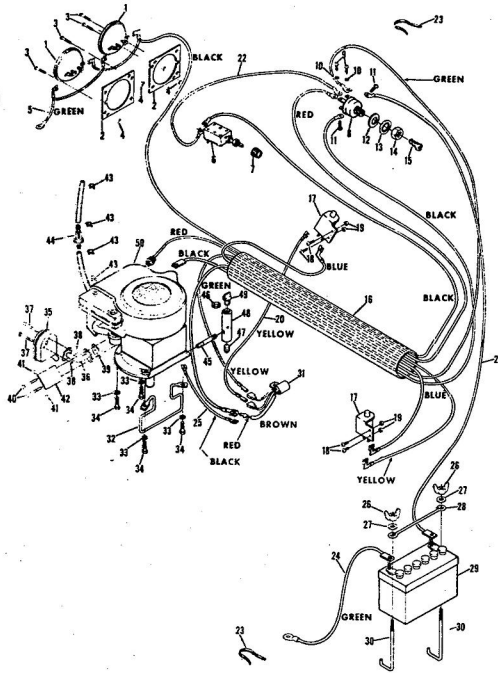

8H.P. ROPER RALLY LAWN TRACTOR MODEL NUMBER 186356R