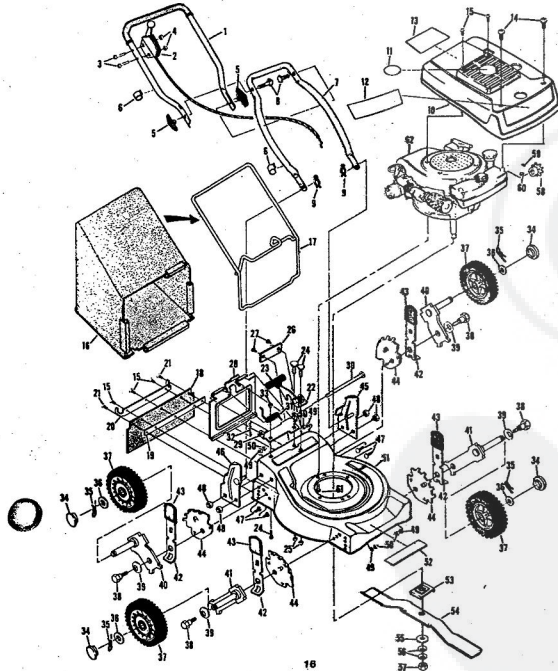

ROPER 20" REAR BAGGER 164CC 4.0H.P. POWER PROPELLED LAWN MOWER MODEL NUMBER M6537AR
REPAIR PARTS

ROPER 20" REAR BAGGER 164CC 4.0HP. POWER PROPELLED LAWN MOWER MODEL NUMBER