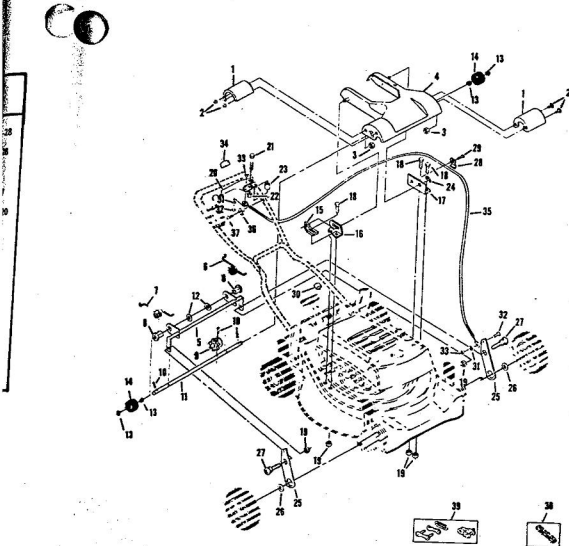

M6537AR

ROPER 20" REAR BAGGER 164CC 4.0 H.P. POWER-PROPELLED LAWN MOWER MODEL NUMBER M6537BR

ROPER 20" REAR BAGGER 164CC 4.0HP. POWER PROPELLED LAWN MOWER MODEL NU

Ref. No.	Part No.	Part Name	Ref. No.	Part No.	Part Name
1	73629	Drive Cover	21	72978	Bolt, Shoulder (Special) 1 X 1 5/8
2	75136	Screw, Machine #10-24 X 1/2	22	72979	Nut, Shoulder (Special) 1, Spacer
3	53671	Nut, Lock #10-24	23	73405	E-Ring 3/8 Shaft
4	73787	Chain Cover Assembly	24	52365	Lower Link
5	74636	Yoke Assembly	25	74162	Washer, Flat Steel .531-1 X .148
6	73115	Spring - L.H.	26	74232	Washer, Flat Steel .531-1 X .148
7	73172	Spring - R.H.	27	73916	Bolt, Shoulder (Special) 1 X 1 1/8
8	70987	Bearing	28	73276	Retainer
9	73696	Sprocket - 8 Tooth	29	55187	Screw, Self-Tapping 5/16 X 3/4
10	52329	Spring Pin 3/16 X 1	30	58891	Control Cable Clip
11	73628	Driven Shaft	31	74190	Spacer
12	73928	Washer, Flat Steel .828-1.25 X .028	32	57155	Screw, Machine #10-24 X 1/2
13	52364	E-Ring 5/8 Shaft	33	69180	Decal - Clutch
14	67973	Driver	34	73442	Cable
15	73043	Pivot Adjusting Bracket	35	74139	Cable Clamp
16	74617	Pivot - R.H.	36	73755	Screw, Self-Tapping #10-X 3/4
17	74618	Pivot - L.H.	37	75408	Chain, #65, (44 Pitches)
18	54393	Screw, Hex Head 1/4-20 X 5/8	38	74787	Repair Link Kit (Incl. Olds Connecting Link)
19	74218	Nut, Lock 1/4-20	39	60472	
20	74161	Lever			

37BR

ROPER 20" WHIP STIK™. 4.0 H.P. 164CC REAR BAGGER POWER PROPELLED LAWN MOWER MODEL NUMBER M6577AR