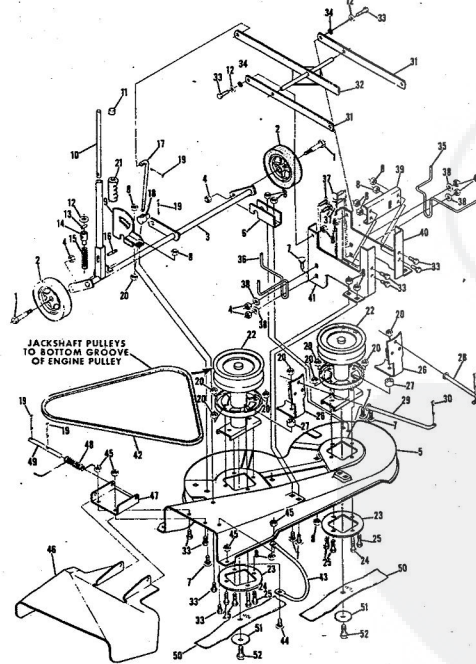

10H.P. ROPER RALLY LAWN TRACTOR MODEL NUMBER L06356R1