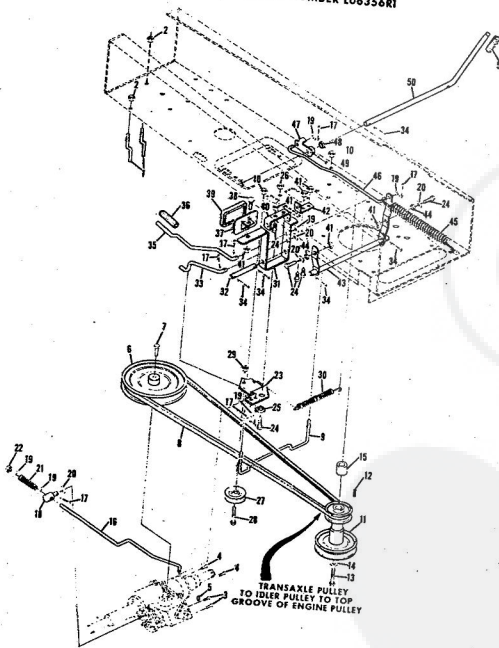

10HP. ROPER RALLY LAWN TRACTOR MODEL NUMBER L06356R1