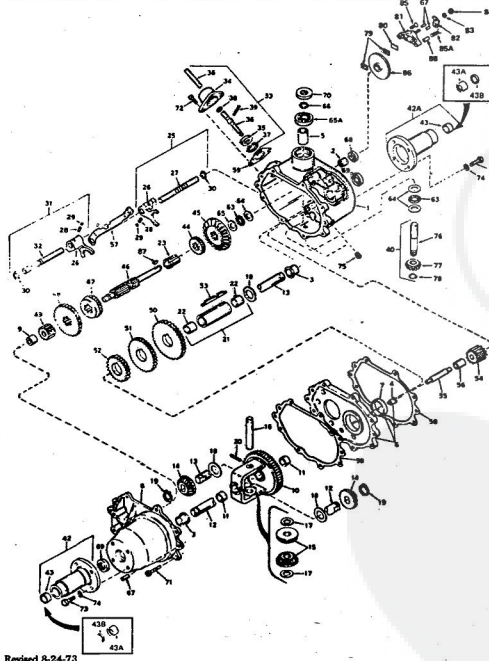

10H.P. ROPER RALLY LAWN TRACTOR MODEL NUMBER L06356R1

TRANSAXLE NO. 794126

MODEL NUMBER: 143.649