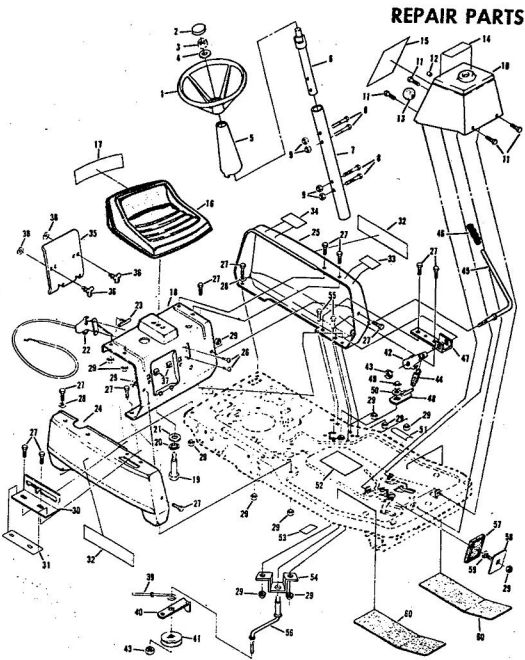

ROPER 32" REAR ENGINE RIDING LAWN MOWER ELECTRIC START 8.0 H.P. MODEL NUMBER K8327AR

REPAIR PARTS

ROPER 32" REAR ENGINE RIDING LAWN MOWER ELECTRIC START 8.0 H.P. MODEL NUMBER K

ROPER 32" REAR ENGINE RIDING LAWN MOWER ELECTRIC START 8.0 H.P. MODEL NUMBER K8327AR