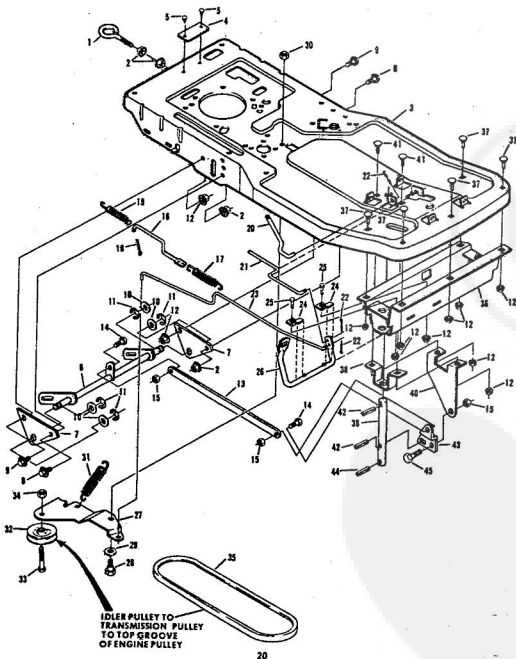

ROPER 32" REAR ENGINE RIDING LAWN MOWER ELECTRIC START 8.0 H.P. MODEL NUMBER K83