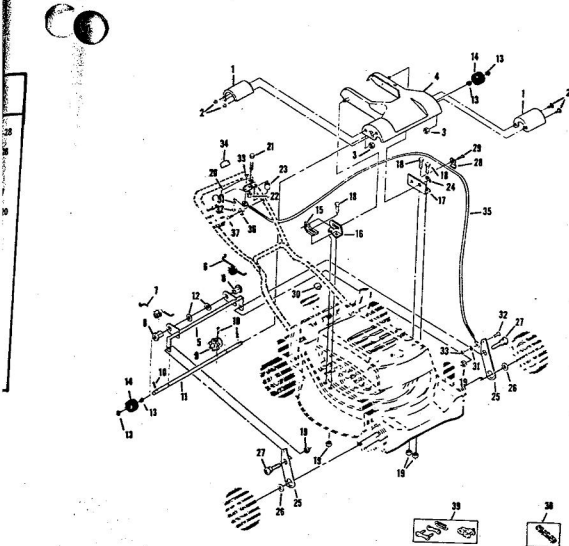

M6537AR

ROPER 20" REAR BAGGER 164CC 4.0 H.P. POWER-PROPELLED LAWN MOWER MODEL NUMBER M6537BR

ROPER 20" REAR BAGGER 164CC 4.0HP. POWER PROPELLED LAWN MOWER MODEL NU

Ref. No.	Part No.	Part Name	Ref. No.	Part No.	Part Name
1	73629	Drive Cover	21	72978	Bolt, Shoulder (Special) 1 X 1 5/8
2	75136	Screw, Machine #10-24 X 1/2	22	72979	Nut, Shoulder (Special) 1, 1/2
3	53671	Nut, Lock #10-24	23	73405	Sprocket
4	73787	Chain Cover Assembly	24	52365	E-Ring 3/8 Shaft
5	74636	Yoke Assembly	25	74162	Lower Link
6	73115	Spring - L.H.	26	74232	Washer, Flat Steel .531-1 X 1/8
7	73172	Spring - R.H.	27	73916	Bolt, Shoulder (Special) 1 X 1/8
8	70897	Bearing	28	73276	Retainer
9	73696	Sprocket - 8 Tooth	29	55187	Screw, Self-Tapping 5/16 X 3/4
10	52329	Spring Pin 3/16 X 1	30	58891	Control Cable Clip
11	73628	Driven Shaft	31	74190	Spacer
12	73928	Washer, Flat Steel .828-1.25 X .028	32	57155	Screw, Machine #10-24 X 1/2
13	52364	E-Ring 5/8 Shaft	33	69180	Decal - Clutch
14	67973	Driver	34	73442	Cable
15	75043	Pivot Adjusting Bracket	35	74139	Cable Clamp
16	74617	Pivot - R.H.	36	73755	Screw, Self-Tapping #10-24 X 3/4
17	74618	Pivot - L.H.	37	75408	Chain, #65, (44 Pitches)
18	54395	Screw, Hex Head 1/4-20 X 5/8	38	74787	Repair Link Kit (Incl. Olds Connecting Link)
19	74218	Nut, Lock 1/4-20	39	60472	
20	74161	Lever			

37BR

ROPER 20" WHIP STIK™. 4.0 H.P. 164CC REAR BAGGER POWER PROPELLED LAWN MOWER MODEL NUMBER M6577AR