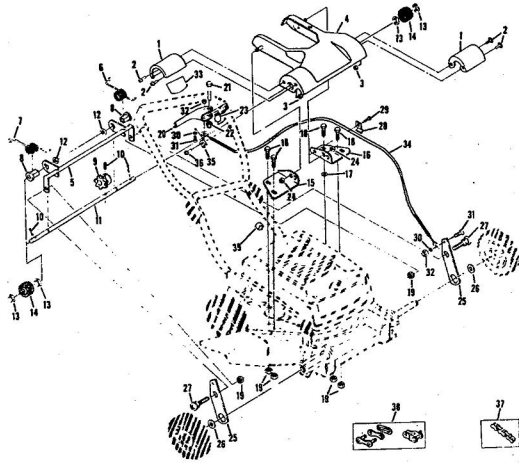

ROPER 20" WHIP STIK™. 164CC 4.0 H.P. POWER PROPELLED LAWN MOWER MODEL NUMBER M6187AR
REPAIR PARTS

ROPER 20" WHIP STIK™. 164CC 4.0 H.P. POWER PROPELLED LAWN MOWER MODEL NUMBER M6187AR

Ref. No.	Part No.	Part Name	Ref. No.	Part No.	Part Name
1	73629	Drive Cover	22	72979	Nut, Shoulder (Special) 1/4-28
2	75136	Screw, Machine #10-24 X 1/2	23	73405	Spacer
3	83491	Nut, Lock #10-24	24	82365	E-Ring 3/8 Shaft
4	73787	Chain Cover Assembly	25	74162	Lower Link
5	73626	Yoke Assembly	26	74232	Washer, Flat Steel .531-1.187 X .148
6	73115	Spring - L.H.	27	73916	Bolt, Shoulder (Special) 1/4-20 X 3/4
7	73122	Spring - R.H.	28	73276	Retainer
8	73087	Bearing	29	55187	Screw, Self-Tapping 5/16-18 X 3/4
9	73696	Sprocket - 8 Tooth	30	74190	Spacer
10	82379	Spring #10 X 1	31	57185	Screw, Machine #10-24 X 5/8
11	73628	Driven Shaft	32	69180	Nut, Lock #10-24
12	73928	Washer, Flat Steel .828-1.25 X .028	33	73442	Decal - Clutch
13	82364	E-Ring 5/8 Shaft	34	74156	Cable
14	67973	Driver	35	74156	Cable Clamp
15	75213	Pivot - R.H.	36	68662	Screw, Self-Tapping #10 X 7/8
16	75214	Pivot - L.H.	37	74287	Chain #45 (44 Pitches)
17	63128	Washer, Flat Steel .265-3/4 X .002	38	65472	Repair Link Kit (Incl. Offset and Connecting Link)
18	54395	Screw, Hex Head 1/4-20 X 5/8	39	58891	Cable Clip
19	74218	Nut, Lock 1/4-20			
20	74161	Lever			
21	72978	Bolt, Shoulder (Special) 1/4-28 X 1 5/8