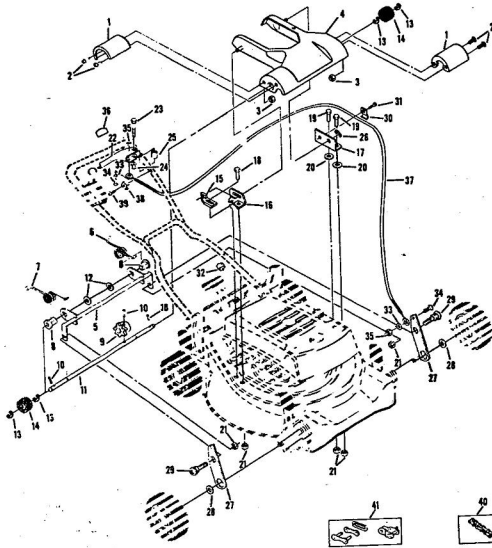

ROPER 20" WHIP STIK™. 4.0 H.P. 164CC REAR BAGGER POWER PROPELLED LAWN MOWER
MODEL NUMBER M6577AR
REPAIR PARTS

ROPER 20" WHIP STIK™. 4.0 H.P. 164CC REAR BAGGER POWER PROPELLED LAWN MOWER
MODEL NUMBER M6577AR

Ref. No.	Part No.	Part Name	Ref. No.	Part No.	Part Name
1	73629	Drive Cover	23	72978	Bolt, Shoulder (Special) 1/4-28 X 1 5/8
2	73126	Screw, Machine #10-24 X 1/2	24	72979	Nut, Shoulder (Special) 1/4-28
3	53491	Nut, Lock #10-24	25	73405	Spacer
4	73787	Chain Cover Assembly	26	52565	E-Ring 3/8 Shaft
5	73626	Yoke Assembly	27	74162	Lower Link
6	73115	Spring - L.H.	28	74232	Washer, Flat Steel .531-1.187 X .148
7	73172	Spring - R.H.	29	73916	Bolt, Shoulder (Special) 1/4-20
8	73507	Bearing	30	73216	Retainer
9	73696	Sprocket	31	55187	Screw, Self-Tapping 5/16-18 X 3/4
10	52379	Spring Pin 3/16 X 1	32	58991	Control Cable Clip
11	73628	Driver Shaft	33	74190	Spacer
12	73928	Washer, Flat Steel .828-1.25 X .028	34	57155	Screw, Machine #10-24 X 5/8
13	52364	E-Ring 5/8 Shaft	35	69180	Nut, Lock #10-24
14	69773	Driver	36	73442	Decal - Clutch
15	75043	Pivot Adjusting Bracket	37	74159	Cable
16	74617	Pivot - R.H.	38	73755	Cable Clamp
17	74618	Pivot - L.H.	39	68662	Screw, Self-Tapping #10 X 7/8
18	54955	Screw, Hex Head 1/4-20 X 5/8	40	74977	Chain #65 (64 Pitches)
19	73243	Screw, Hex Head 1/4-20 X 7/8	41	60472	Repair Link Kit (incl. Offset and Connecting Link)
20	70080	Washer, Flat Steel .405-.860 X 1/4			
21	74218	Nut, Lock 1/4-20			
22	74161	Lever