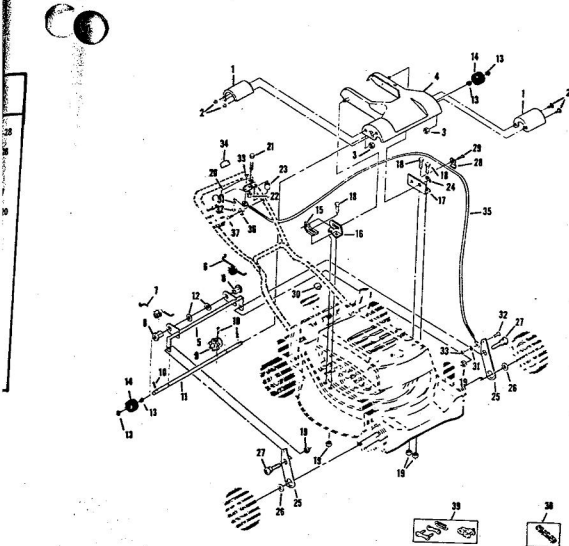

M6537AR

ROPER 20" REAR BAGGER 164CC 4.0 H.P. POWER-PROPELLED LAWN MOWER MODEL NUMBER M6537BR

ROPER 20" REAR BAGGER 164CC 4.0HP. POWER PROPELLED LAWN MOWER MODEL NU

Ref. No.	Part No.	Part Name	Ref. No.	Part No.	Part Name
1	73629	Drive Cover	21	72978	Bolt, Shoulder (Special) 1 X 1 5/8
2	75136	Screw, Machine #10-24 X 1/2	22	72979	Nut, Shoulder (Special) 1
3	53671	Nut, Lock #10-24	23	73405	Sprocket
4	73787	Chain Cover Assembly	24	52365	E-Ring 3/8 Shaft
5	74636	Yoke Assembly	25	74162	Lower Link
6	73115	Spring - L.H.	26	74232	Washer, Flat Steel .531-1 X 1/8
7	73172	Spring - R.H.	27	73916	Bolt, Shoulder (Special) 1 X 1/8
8	70987	Bearing	28	73276	Retainer
9	73696	Sprocket - 8 Tooth	29	55187	Screw, Self-Tapping 5/16 X 3/4
10	52329	Spring Pin 3/16 X 1	30	58891	Control Cable Clip
11	73628	Driven Shaft	31	74190	Spacer
12	73928	Washer, Flat Steel .828-1.25 X .028	32	57155	Screw, Machine #10-24 X
13	52364	E-Ring 5/8 Shaft	33	69180	Decal - Clutch
14	67973	Driver	34	73442	Cable
15	75043	Pivot Adjusting Bracket	35	74139	Cable Clamp
16	74617	Pivot - R.H.	36	73755	Screw, Self-Tapping #10- X 3/4
17	74638	Pivot - L.H.	37	75408	Chain, #65, (44 Pitches)
18	54395	Screw, Hex Head 1/4-20 X 5/8	38	74787	Repair Link Kit (Incl. Olds Connecting Link)
19	74218	Nut, Lock 1/4-20	39	60472	
20	74161	Lever			

37BR

ROPER 20" WHIP STIK™. 4.0 H.P. 164CC REAR BAGGER POWER PROPELLED LAWN MOWER MODEL NUMBER M6577AR