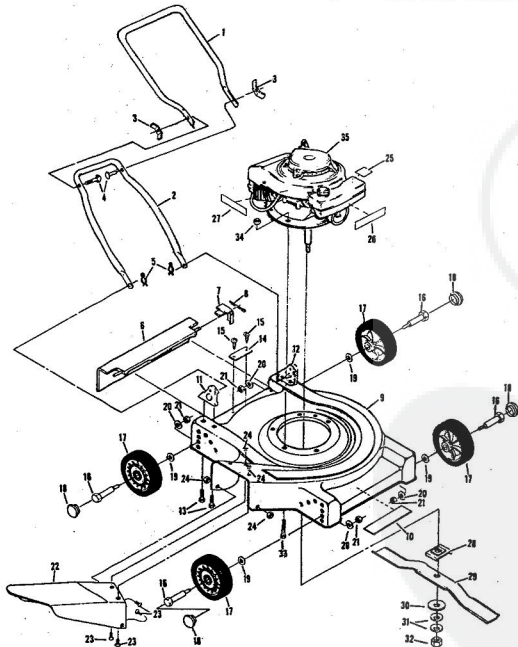

REPAIR PARTS

ROPER 20" 85CC 3.0 H.P. ROTARY LAWN MOWER MODEL NUMBER M117BR

REPAIR PARTS