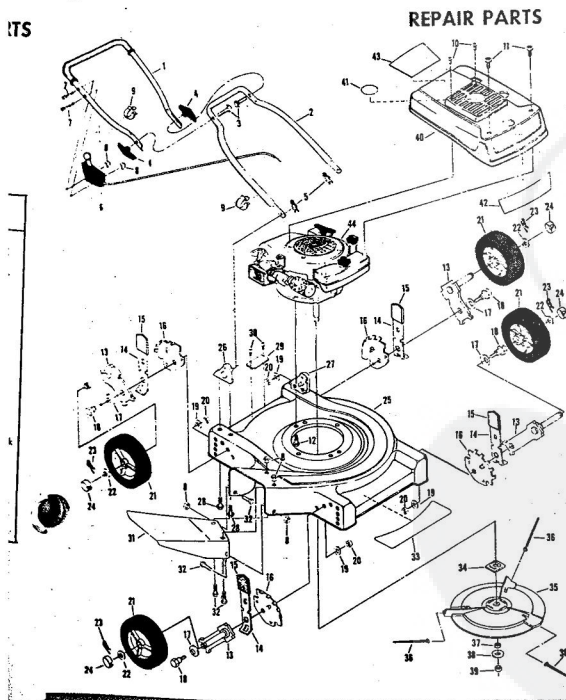

ROPER 20" HIGH WHEEL REAR BAGGER 4.0 H.P. ROTARY LAWN MOWER MODEL NUMBER M6517AR

ROPER 20" 3.5HP. 148CC ROTARY LAWN MOWER MODEL NUMBER M417AR