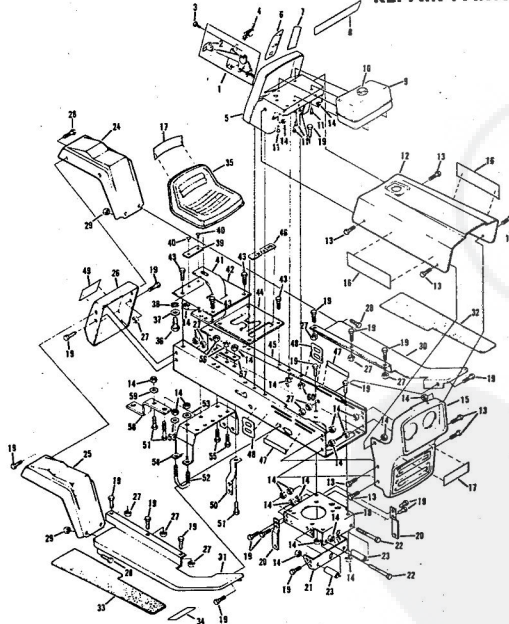

ROPER 36" LAWN TRACTOR 8.0 H.P. ELECTRIC START MODEL NO. L8217AR

ROPER 36" LAWN TRACTOR 8.0 H.P. ELECTRIC START MODEL NO. L8217AR

REPAIR PARTS

ROPER 36" LAWN TRACTOR 8.0 H.P. ELECTRIC START MODEL NO. L8217AR