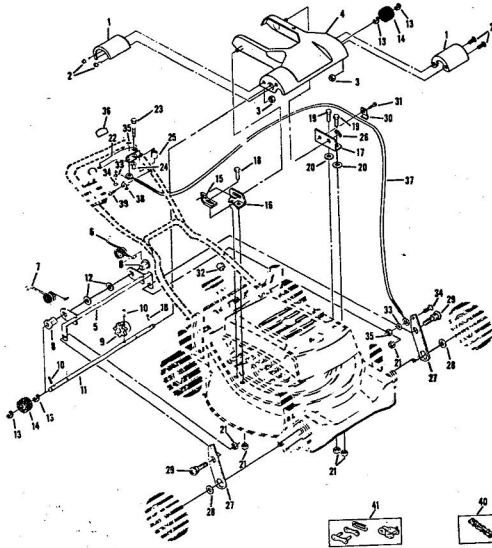

ROPER 20" WHIP STIK™. 4.0 H.P. 164CC REAR BAGGER POWER PROPELLED LAWN MOWER
MODEL NUMBER M6577AR
REPAIR PARTS

ROPER 20" WHIP STIK™. 4.0 H.P. 164CC REAR BAGGER POWER PROPELLED LAWN MOWER
MODEL NUMBER M6577AR

Ref. No.	Part No.	Part Name	Ref. No.	Part No.	Part Name
1	73629	Drive Cover	23	72978	Bolt, Shoulder (Special) 1/4-28 X 1 5/8
2	73126	Screw, Machine #10-24 X 1/2	24	72979	Nut, Shoulder (Special) 1/4-28
3	53491	Nut, Lock #10-24	25	73405	Sprocket
4	73787	Chain Cover Assembly	26	52565	E-Ring 3/8 Shaft
5	73626	Yoke Assembly	27	74162	Lower Link
6	73115	Spring - L.H.	28	74232	Washer, Flat Steel .531-1.187 X .148
7	73172	Spring - R.H.	29	73916	Bolt, Shoulder (Special) 1/4-20
8	73507	Bearing	30	73216	Retainer
9	73696	Sprocket	31	55187	Screw, Self-Tapping 5/16-18 X 3/4
10	52379	Spring Pin 3/16 X 1	32	58891	Control Cable Clip
11	73628	Drive Shaft	33	74190	Sprocket
12	73928	Washer, Flat Steel .828-1.25 X .028	34	57155	Screw, Machine #10-24 X 5/8
13	52364	E-Ring 5/8 Shaft	35	69180	Nut, Lock #10-24
14	69773	Driver	36	73442	Decal - Clutch
15	75043	Pivot Adjusting Bracket	37	74159	Cable
16	74617	Pivot - R.H.	38	73755	Cable Clamp
17	74618	Pivot - L.H.	39	68662	Screw, Self-Tapping #10 X 7/8
18	54955	Screw, Hex Head 1/4-20 X 5/8	40	74787	Chain #65 (64 Pitches)
19	73243	Screw, Hex Head 1/4-20 X 7/8	41	60472	Repair Link Kit (incl. Offset and Connecting Link)
20	70080	Washer, Flat Steel .405-.860 X 1/4			
21	74218	Nut, Lock 1/4-20			
22	74161	Lever