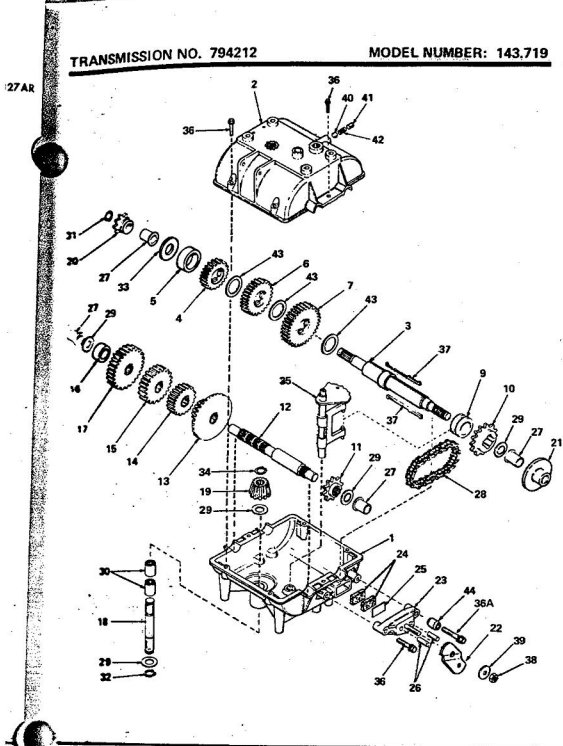

Ref. No.	Part No.	Part Name	Ref. No.	Part No.	Part Name
	794212	Complete Transmission	25	790007	Plate, Brake pad
1	770061	Case, Transmission	26	786026	Pin, Dowel
2	772070	Cover, Transmission	27	780106	Bushing, Flanged Chain, Roller (No. 41 chain, 22 links)
3	776162	Shaft, Output and Brake	28	786062	Race, Thrust
4	778121	Gear, Spur (20 teeth)	29	780072	Bearing, Needle
5	780072	Spacer	30	780106	Ring, Retaining
6	778123	Gear, Spur (25 teeth)	31	792072	Ring, Retaining
7	778124	Gear, Spur (30 teeth)	32	792035	Washer
8	784266	Collar, Shift	33	780109	Ring, Retaining
9	786060	Sprocket (14 teeth)	34	788040	Rod & Fork Assy., Shift
10	786061	Sprocket (10 teeth)	35	784270	Screw, Hex hd. tapstite, 1/4-20 x 1-1/4
11	786062	Sprocket (8 teeth)	36	792073	Screw, Hex hd. tapstite, 1/4-20 x 2-1/4
12	778134	Shaft, Counter	36A	792085	Key
13	778109	Gear, Bevel (42 tooth and 15 tooth spur gear)	37	792089A	Nut, 5/16-24 lock
14	778126	Gear, Spur (20 teeth)	38	792076	Washer, Flat, 5/16
15	778127	Gear, Spur (25 teeth)	39	792077	Ball, Steel, 5/16"
16	786071	Spacer	40	792078	Screw, Set, 3/8-16 x 3/8
17	778139	Gear, Spur (30 teeth)	41	792079	Spring
18	776135	Shaft, input	42	792079	Washer, Thrust
19	778113	Bevel pinion, input	43	780108	Spacer
20	786047	Sprocket (8 teeth)	44	786067	
21	790003	Diak, Brake			
22	790004	Lever, Brake			
23	790005	Holder, Brake pad			
24	790006	Pad, Brake