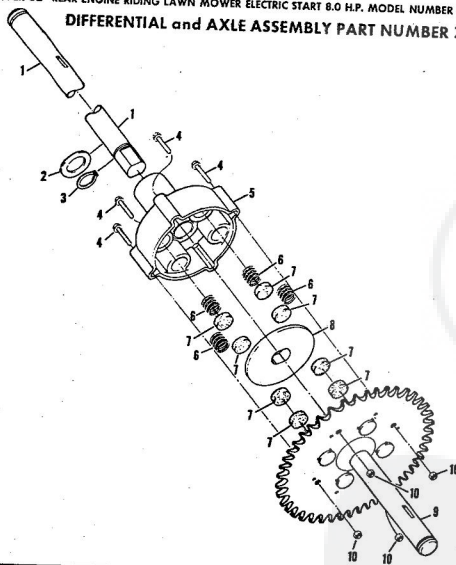

ROPER 32" REAR ENGINE RIDING LAWN MOWER ELECTRIC START 8.0 H.P. MODEL NUMBER K8327AR
DIFFERENTIAL and AXLE ASSEMBLY PART NUMBER 73523

Ref. No.	Part No.	Part Name	Ref. No.	Part No.	Part Name
1	79099	Slip Axle	5	79022	Housing W/Bearings
2	78982	Washer, Thrust .751-1.250 X .0478	6	78779	Spring
3	58586	Retaining Ring	7	78976	Friction Block
4	79017	Screw, Machine Secured Washer Head 5/16-24 - 2	8	78976	Drive Disc
			9	79100	Fixed Axle Assembly
			10	79018	Nut, Lock 5/16-24