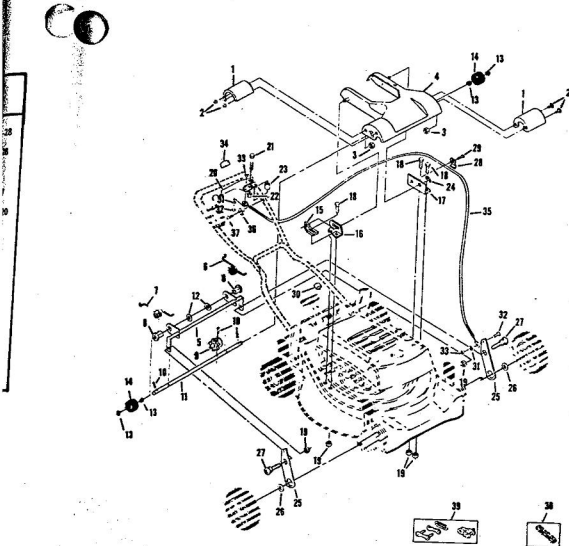

M6537AR

ROPER 20" REAR BAGGER 164CC 4.0 H.P. POWER-PROPELLED LAWN MOWER MODEL NUMBER M6537BR

ROPER 20" REAR BAGGER 164CC 4.0HP. POWER PROPELLED LAWN MOWER MODEL NU

Ref. No.	Part No.	Part Name	Ref. No.	Part No.	Part Name
1	73629	Drive Cover	21	72978	Bolt, Shoulder (Special) 1 X 1 5/8
2	75136	Screw, Machine #10-24 X 1/2	22	72979	Nut, Shoulder (Special) 1, 1/2
3	53671	Nut, Lock #10-24	23	73405	Sprocket
4	73787	Chain Cover Assembly	24	52365	E-Ring 3/8 Shaft
5	74636	Yoke Assembly	25	74162	Lower Link
6	73115	Spring - L.H.	26	74232	Washer, Flat Steel .531-1 X 1/8
7	73172	Spring - R.H.	27	73916	Bolt, Shoulder (Special) 1 X 1/8
8	70987	Bearing	28	73276	Retainer
9	73696	Sprocket - 8 Tooth	29	55187	Screw, Self-Tapping 5/16 X 3/4
10	52329	Spring Pin 3/16 X 1	30	58891	Control Cable Clip
11	73628	Driven Shaft	31	74190	Spacer
12	73928	Washer, Flat Steel .828-1.25 X .028	32	57155	Screw, Machine #10-24 X 1/2
13	52364	E-Ring 5/8 Shaft	33	69180	Decal - Clutch
14	67973	Driver	34	73462	Cable
15	73043	Pivot Adjusting Bracket	35	74139	Cable Clamp
16	74617	Pivot - R.H.	36	73755	Screw, Self-Tapping #10-24 X 3/4
17	74638	Pivot - L.H.	37	75408	Chain, #65, (44 Pitches)
18	54393	Screw, Hex Head 1/4-20 X 5/8	38	74787	Repair Link Kit (Incl. Olds Connecting Link)
19	74218	Nut, Lock 1/4-20	39	60472	
20	74161	Lever			

37BR

ROPER 20" WHIP STIK™ 4.0 H.P. 164CC REAR BAGGER POWER PROPELLED LAWN MOWER MODEL NUMBER M6577AR