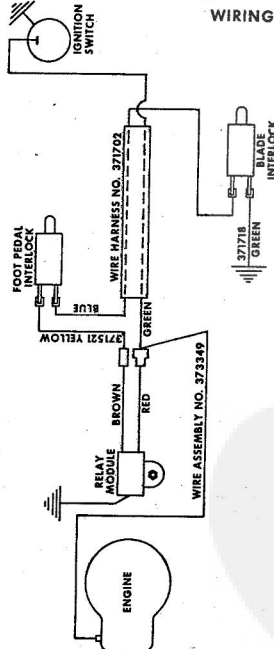

8H.P. ROPER RALLY LAWN TRACTOR MODEL NUMBER L86356R

Revised 8-24-73

TRANSAXLE NO. 794126

MODEL NUMBER: 14

Revised 8-2

ROPER RALLY 36" LAWN TRACTOR MODEL NUMBER L86156R1

WIRING DIAGRAM