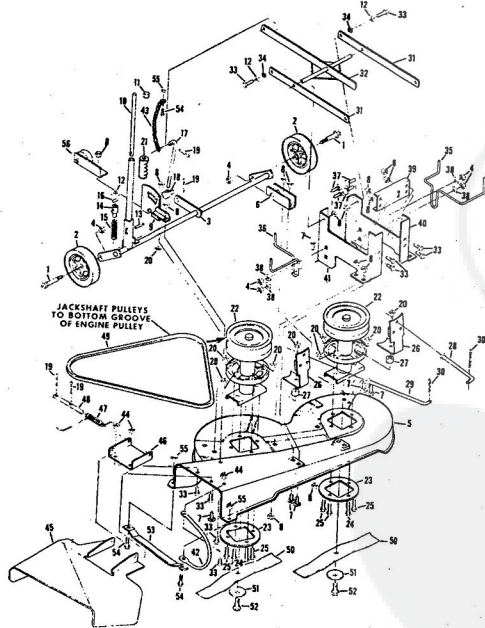

INSERT REPLACEMENT SHEETS TO OWNERS MANUAL
8 HP ROPER RALLY TRACTOR MODEL NUMBER 16356R
(SHEETS 24 and 25)

(FOR REPAIR PARTS ORDER FROM THIS REPLACEMENT SHEET)

INSERT
REPLACEMENT SHEETS TO OWNERS MANUAL
8 HP ROPER RALLY TRACTOR MODEL NUMBER 16356R
(SHEETS 24 and 25)