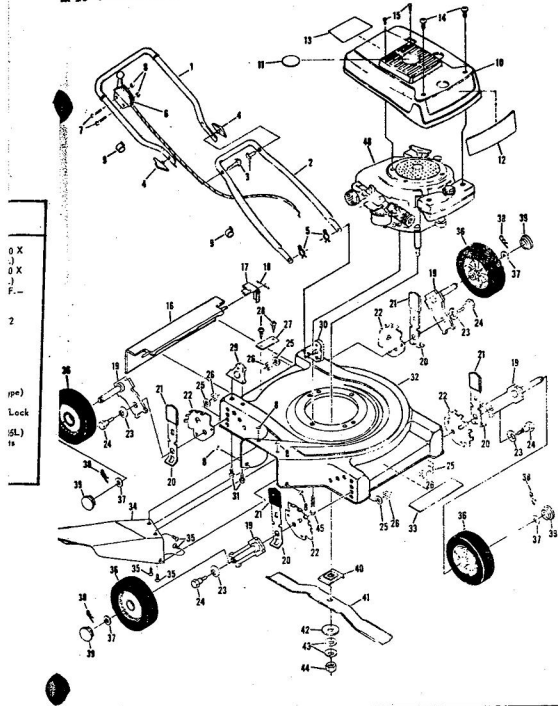

ROPER 20" WHIP STIK™ 3.5 H.P. LAWN MOWER MODEL NUMBER M4167AR

ROPER 20" 3.5HP. 148CC ROTARY LAWN MOWER MODEL NUMBER M417AR