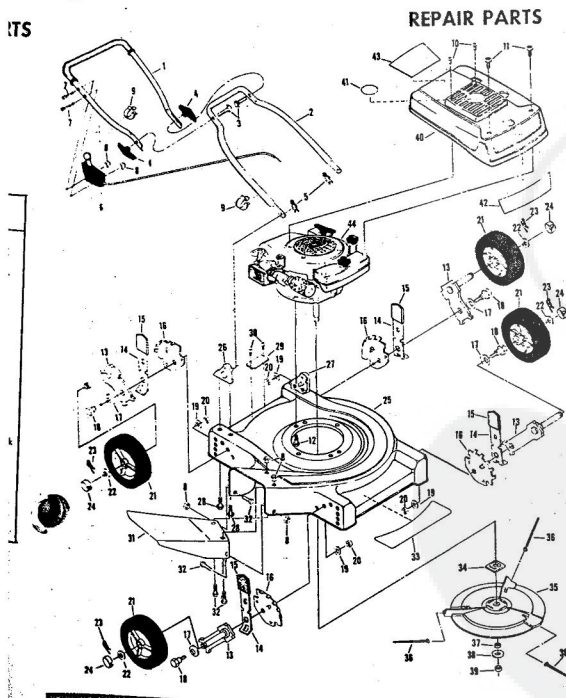

ROPER 20" HIGH WHEEL REAR BAGGER 4.0 H.P. ROTARY LAWN MOWER MODEL NUMBER M6517AR

ROPER 20" 3.5HP. 148CC ROTARY LAWN MOWER MODEL NUMBER M417AR