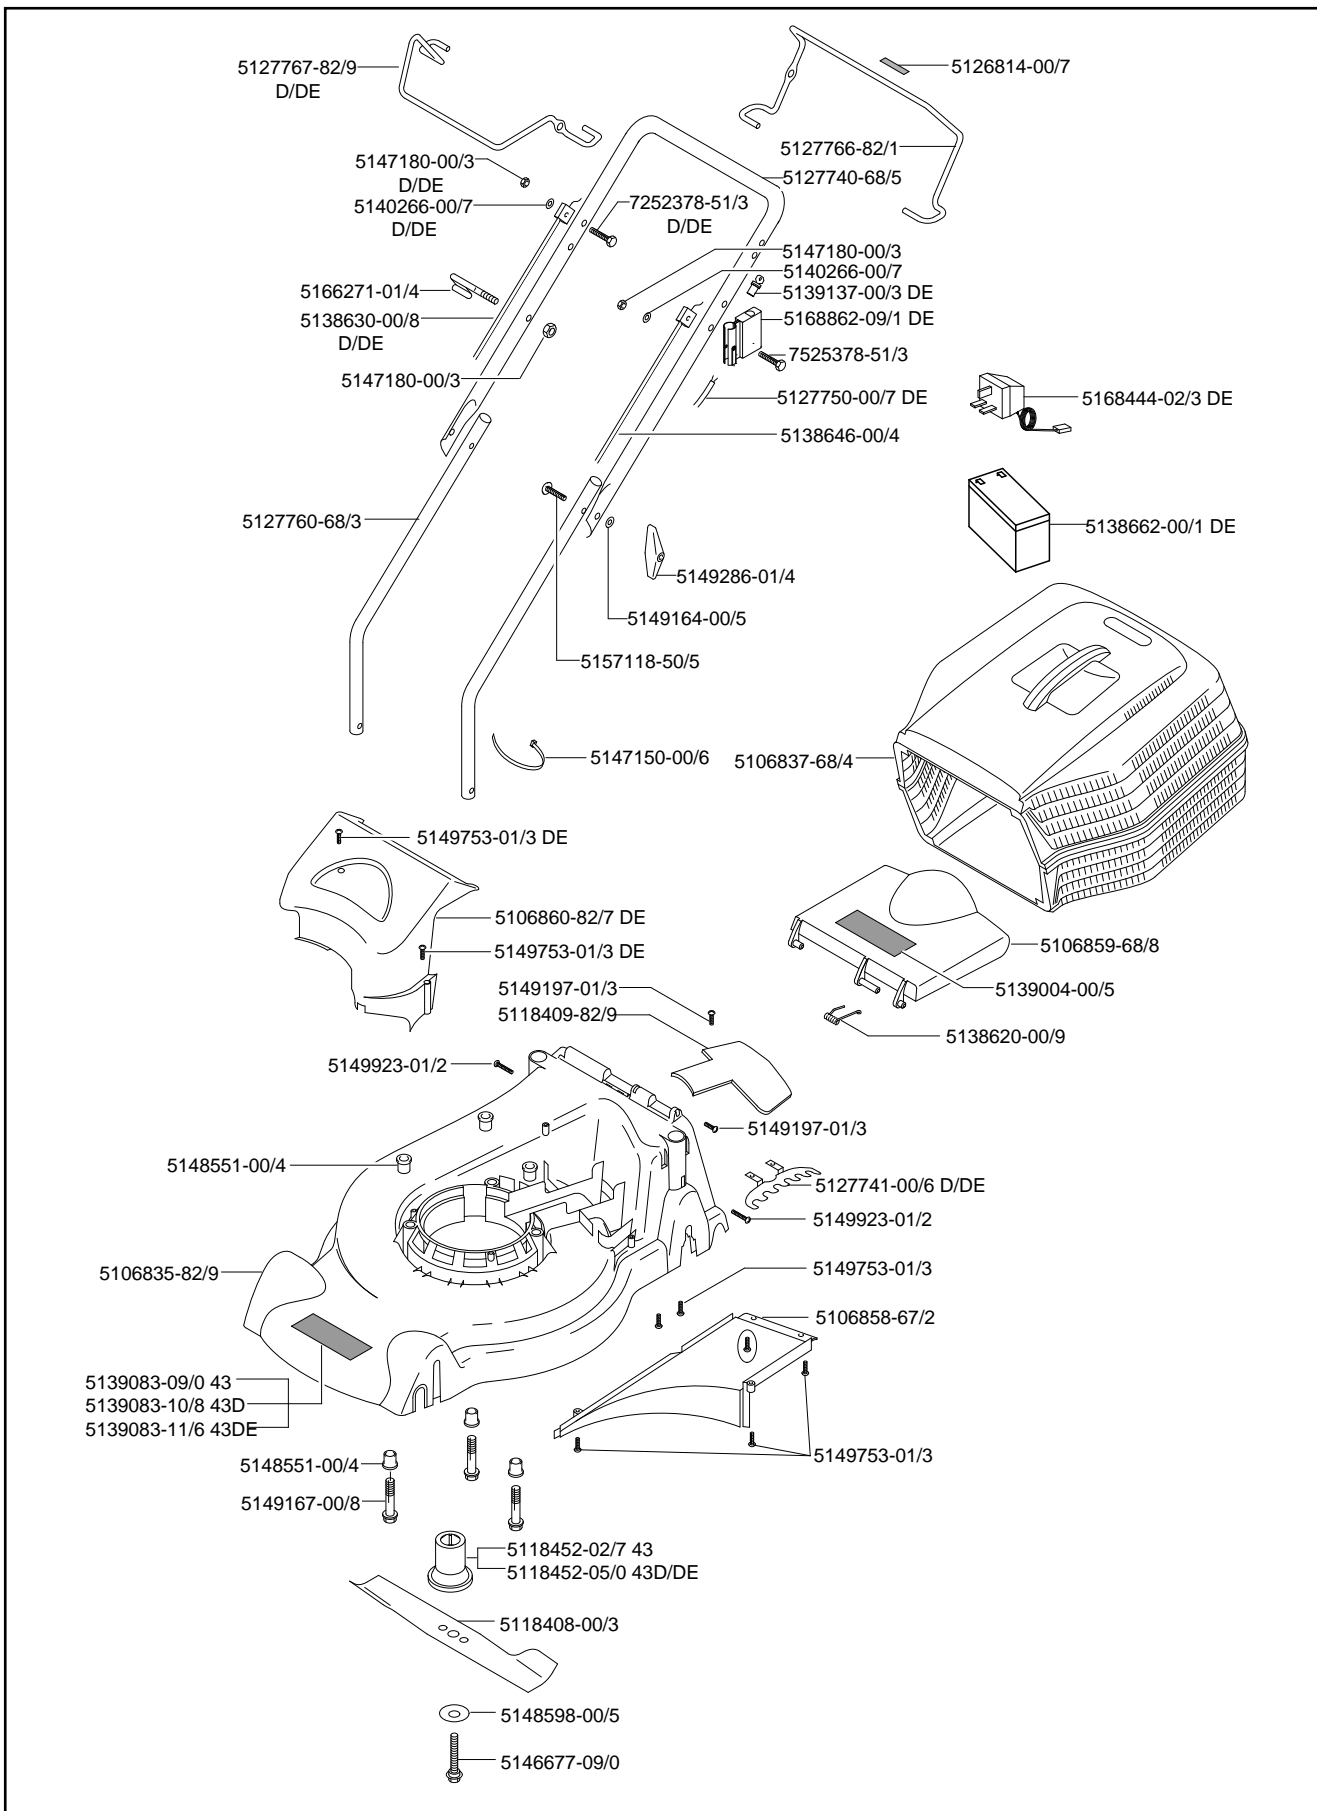

MODEL **Norlett 43 Range**

ILLUSTRATED PARTS LIST

9644897-39
43

9644898-39
43D

9644899-39
43DE

MODEL Norlett 43 Range

9644897-39
43

9644898-39
43D

9644899-39
43DE

ILLUSTRATED PARTS LIST

Model 43

Model 43 D/DE