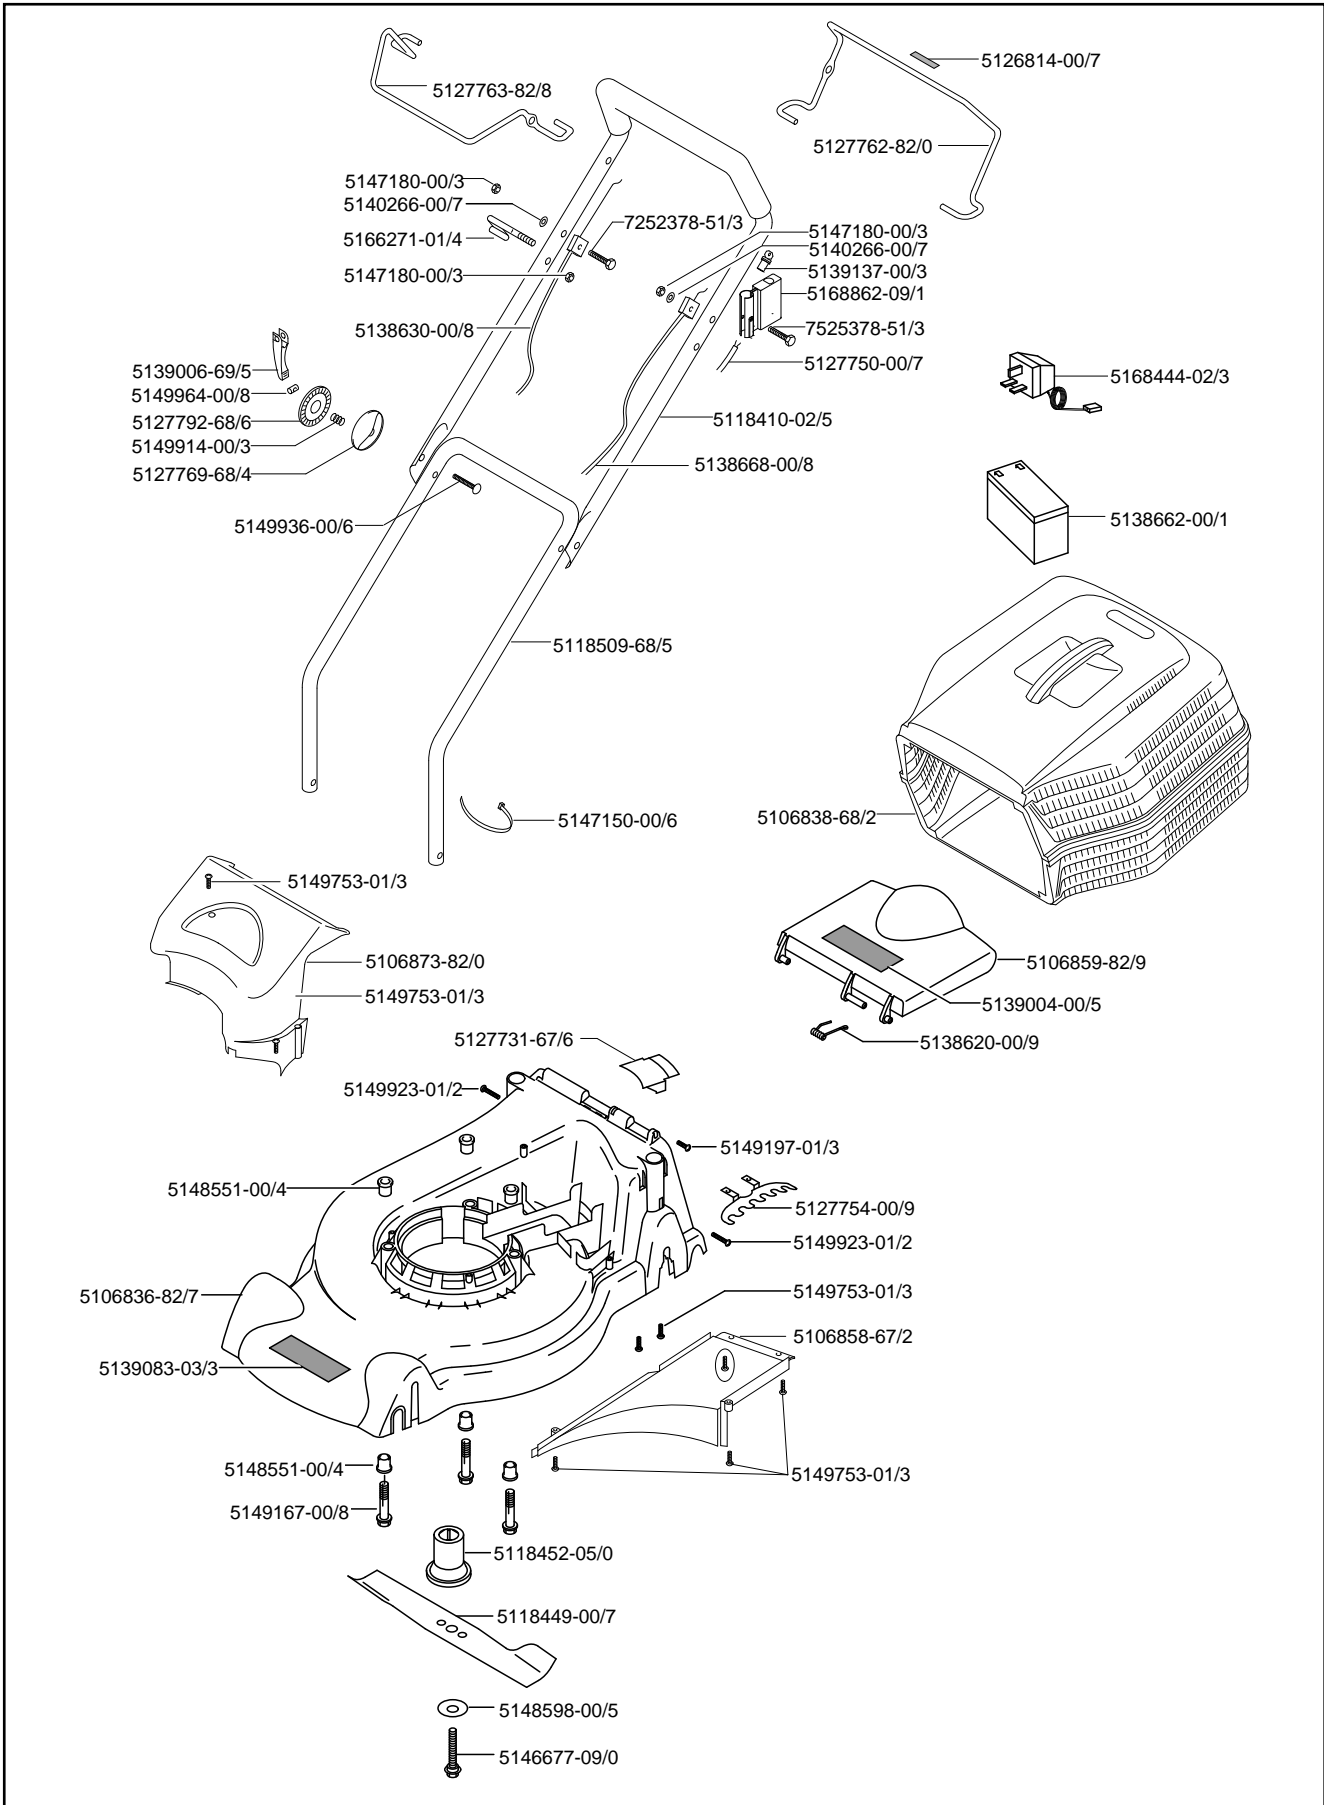

MODEL Norlett 149 Range

ILLUSTRATED PARTS LIST

9644868-39
149CDE

FLYMO & PARTNER OUTDOOR PRODUCTS

PARTS

12K

P986019

MODEL Norlett 149 Range

9644868-39

149CDE

ILLUSTRATED PARTS LIST

Model 149CDE