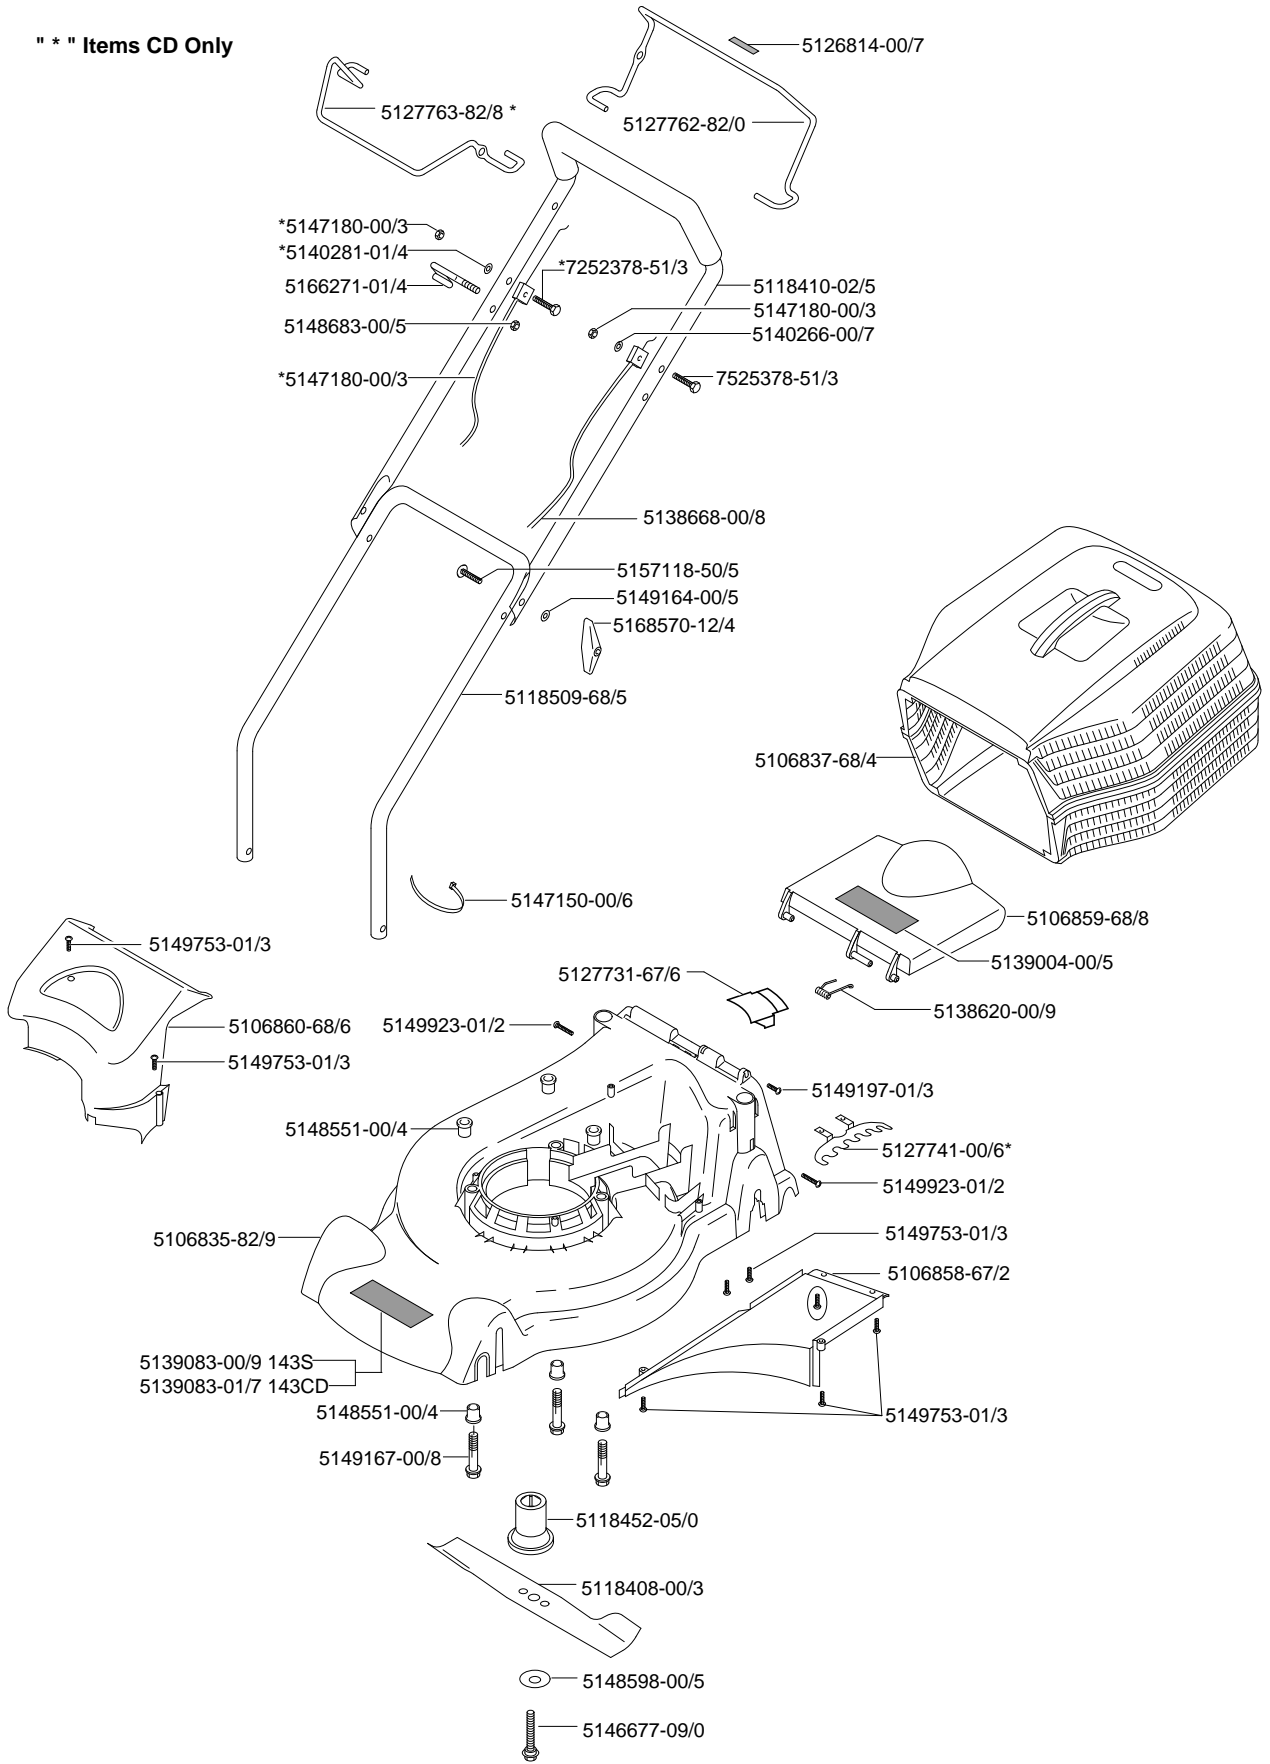

MODEL Norlett 143 Range

9644866-39
143S

9644867-39
143CD

ILLUSTRATED PARTS LIST

" * " Items CD Only

FLYMO & PARTNER OUTDOOR PRODUCTS

PARTS

12G

P986016

MODEL Norlett 143 Range

9644866-39
143S

9644867-39
143CD

ILLUSTRATED PARTS LIST

Model 143S

Model 143CD