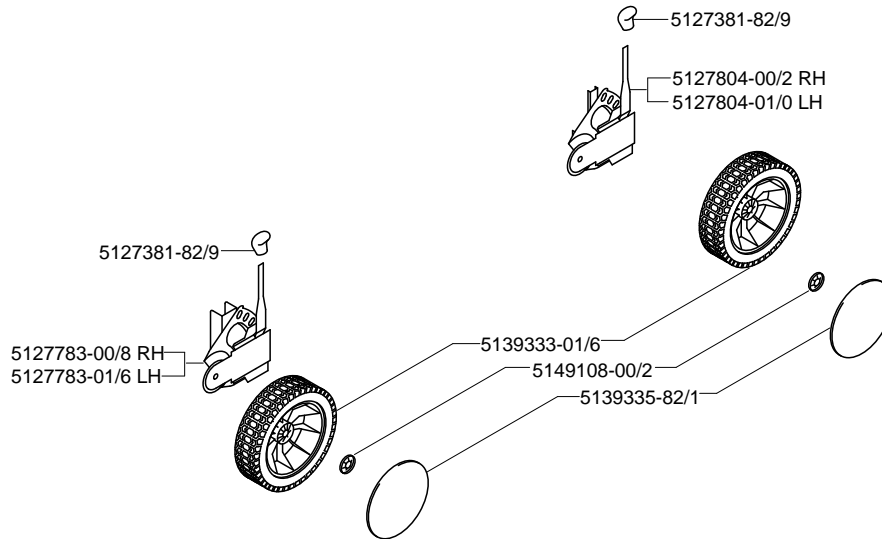

MODEL Norlett 143 Range

9644866-39
143S

9644867-39
143CD

ILLUSTRATED PARTS LIST

" * " Items CD Only

FLYMO & PARTNER OUTDOOR PRODUCTS

PARTS

12G

P986016

MODEL Norlett 143 Range

9644866-39
143S

9644867-39
143CD

ILLUSTRATED PARTS LIST

Model 143S

Model 143CD