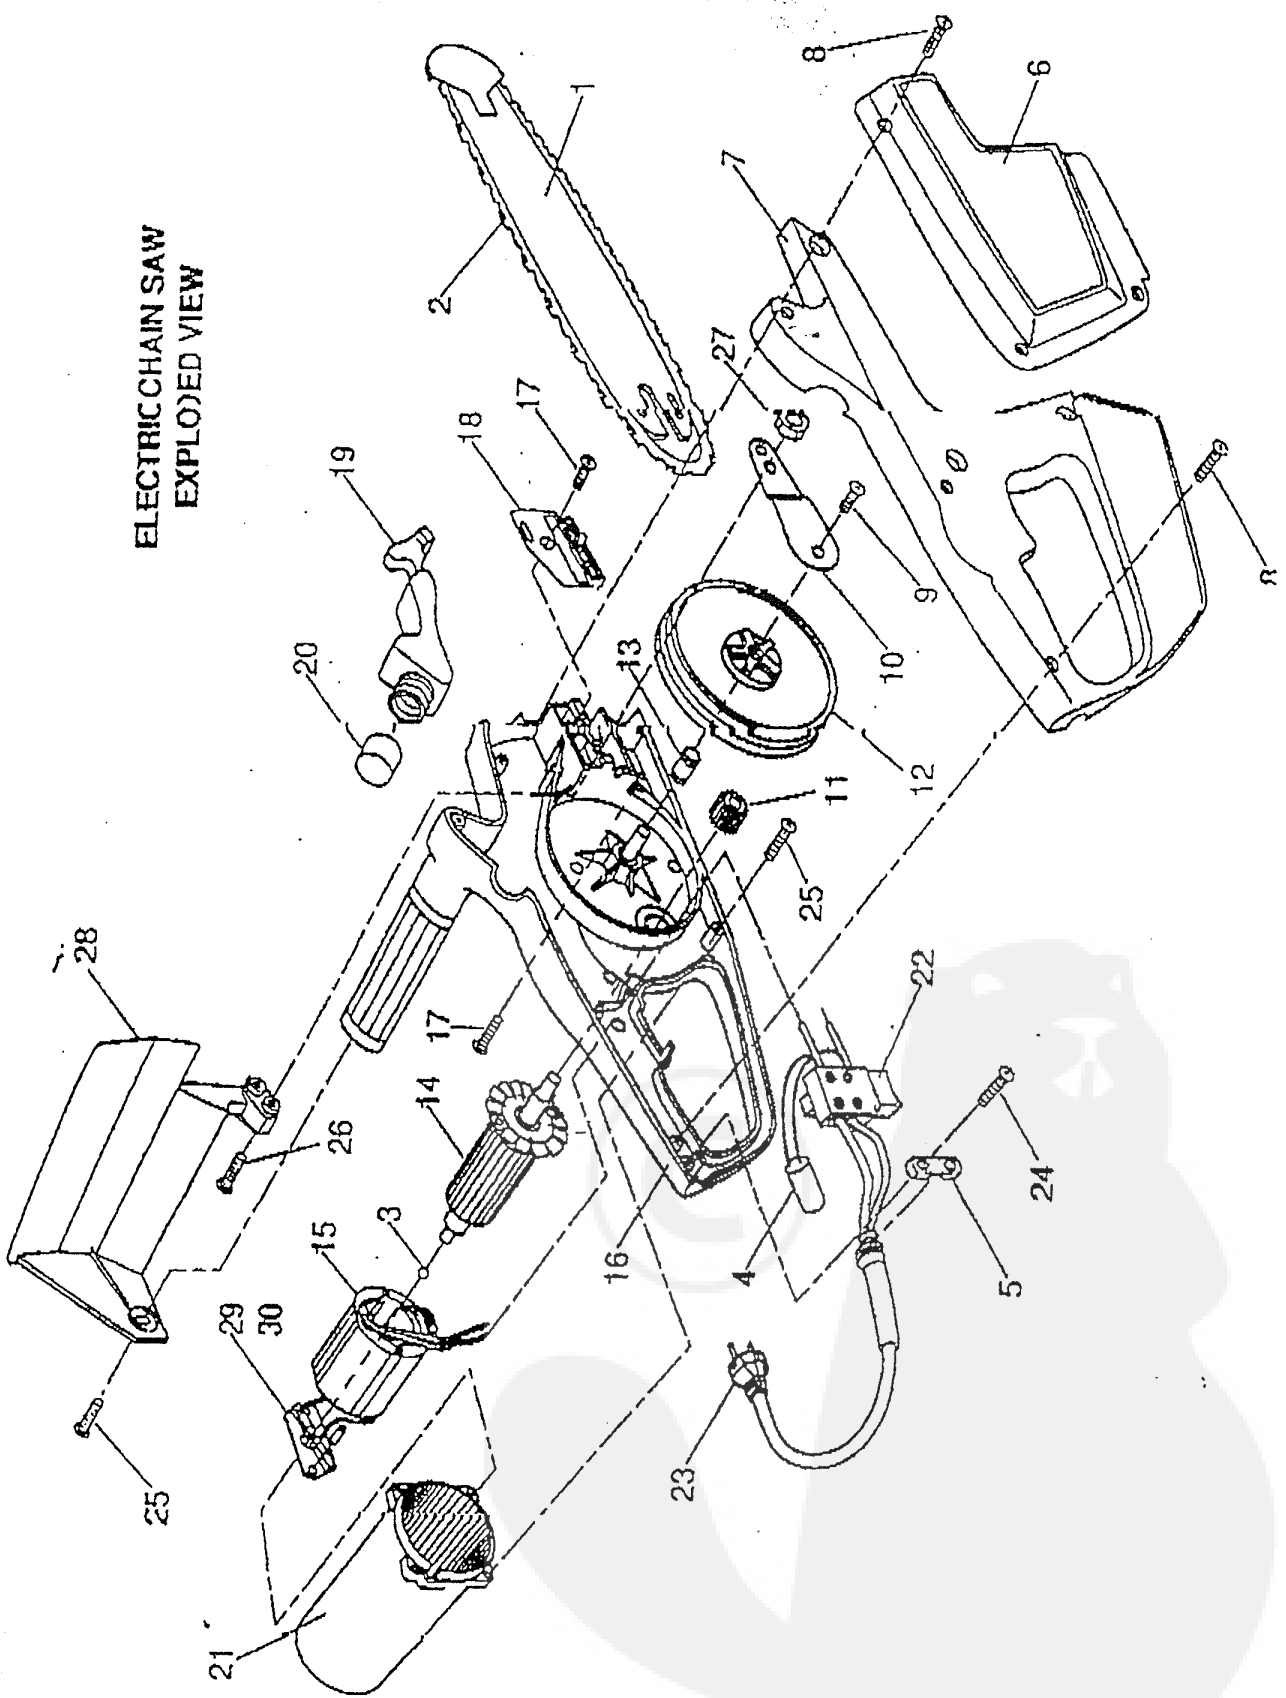

ELECTRIC CHAIN SAW
EXPLODED VIEW

EUROGARDEN

WIZARD 1300-EG

Electric Chain Saw

s.a. de SAINT HUBERT n.v.
Sint-Truidensesteenweg 252
3300 - TIENEN
Tél. (016) 81 27 72
Fax (16) 81 27 76
TVA 436 131 202

Parts

KEY NO.	PART NO.	DESCRIPTION	QTY
1	099448-01	Guide Bar Assembly	1
2	091374S	Saw Chain	1
3	029903	Steel Ball	1
4	075202	Suppression Capacitor	1
5	075241	Cord Clamp	1
6	077398-02	Sprocket Cover, Black	1
7	077399-02	Side Cover, Black	1
8	059046	Pan-Head Tap Screw	6
9	076905	Pan-Head Shoulder Screw	1
10	077143	Sprocket Support	1
11	059606	Drive Gear	1
12	075752	Internal Gear	1
13	075676	Sprocket Roller Bearing	1
14	098038-01	Armature	1
15	098189-01	Field	1
16	098209-04	Gear Housing Assy, Black	1
17	076906	Flat Head Tap Screw	2
18	077115	Adjusting Plate Assy	1
19	079086-01	Oil Reservoir	1
20	079084-01	Oil Reservoir Cap	1
21	076032	Motor Housing	1
22	075253	Lock-Off Switch	1
23	077526	Molded Cord	1
24	076009	Screw	2
25	059045	Pan-Head Tap Screw	6
26	076744	Hex-Head Bolt	2
27	NPC-4C	Hex Nut	2
28	079088-01	Front Hand Guard	1
29	098207-01	Brush Holder Assy (incl. brush)	1
30	098208-01	Brush	2