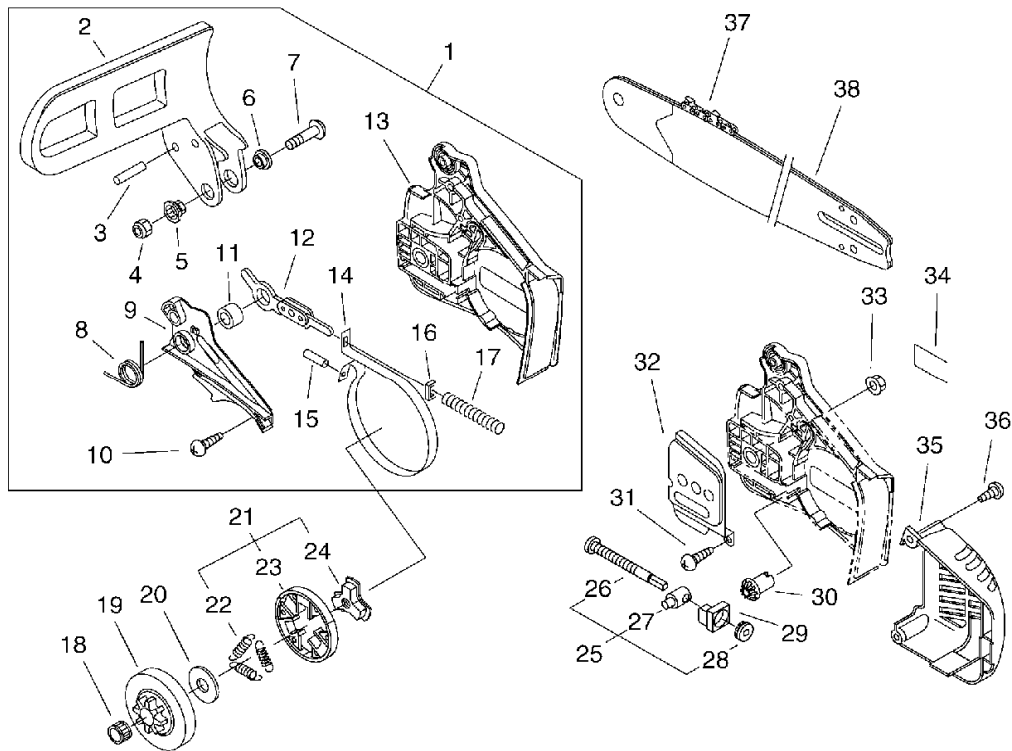

6. Clutch, Sprocket

KEY	LV	PART NUMBER	Q'TY	DESCRIPTION	REMARKS	NOTE1	NOTE2
1		C032-000134	1	BRAKE,ASM CHAIN		Sus. by C032-000135	
1		C032-000135	1	BRAKE,ASM CHAIN			
2	+	C320-000045	1	LEVER,BRAKE		Sus. by C320-000046	
2	+	C320-000046	1	LEVER,BRAKE			
3	+	900330-30260	2	ROLLER 3*26	3*26		
4	+	900562-50005	1	LOCKNUT 5	5		
5	+	V353-000060	1	COLLAR,5			
6	+	433167-39130	1	SPACER			
7	+	91318-05032	1	SCREW	5*32		
8	+	V452-000110	1	SPRING,TORSION			
9	+	C345-000112	1	COVER,BRAKE			
10	+	900253-04012	2	SCREW	4*12		
11	+	433116-35430	1	SPACER 8	8*12*9		
12	+	C334-000070	1	CONNECTOR,BRAKE			
13	+	C300-000170	1	GUARD,SPROCKET			
14	+	C328-000020	1	BAND,BRAKE			
15	+	93050-30098	1	ROLLER	F3*9.8		
16	+	V376-000450	1	SPACER			
17	+	V450-000070	1	SPRING,COMPRESSION			
18		175012-35630	1	BEARING, NEEDLE	10*13*10		
19		A556-000091	1	DRUM,CLUTCH	3/8A		
20		A551-000010	1	PLATE,CLUTCH			
21		A056-000030	1	CLUTCH			
22	+	V451-000150	3	SPRING,TENSION