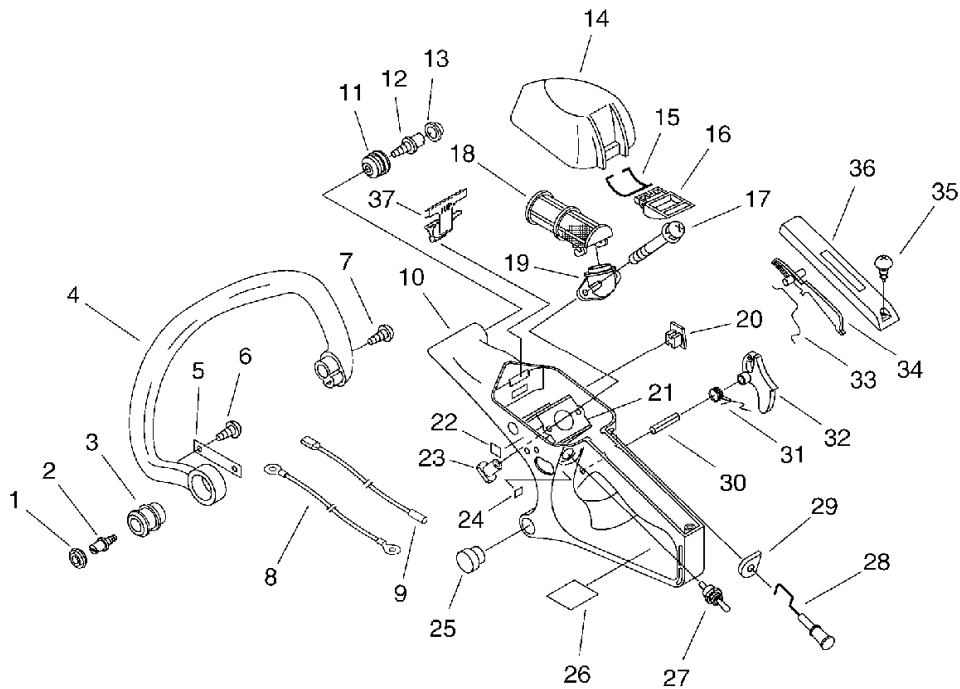

5. Air Cleaner, Handle

KEY	LV	PART NUMBER	Q'TY	DESCRIPTION	REMARKS	NOTE1	NOTE2
23		130020-33330	2	NUT			
24		890157-39130	1	LABEL, SWITCH			
25		V420-000930	1	CUSHION			
26		890345-39230	1	LABEL, CAUTION			
27		A440-000430	1	SWITCH, ON OFF			
28		A241-000060	1	KNOB, CHOKE			
29		V130-000000	1	GROMMET, CHOKE			
30		900345-40025	1	PIN, SPRING 4*25SUS	4*25SUS		
31		178043-35430	1	SPRING, THR. RETURN		Sus. by V452-000260	
32		C450-000140	1	TRIGGER, THROTTLE		Sus. by C450-000141	
33		C454-000080	1	ROD, THROTTLE			
34		178090-37930	1	LOCKOUT, T. CONTROL			
35		900253-04012	1	SCREW	4*12		
36		C411-000001	1	LID, HANDLE			
37		V142-000030	1	GROMMET, DUST