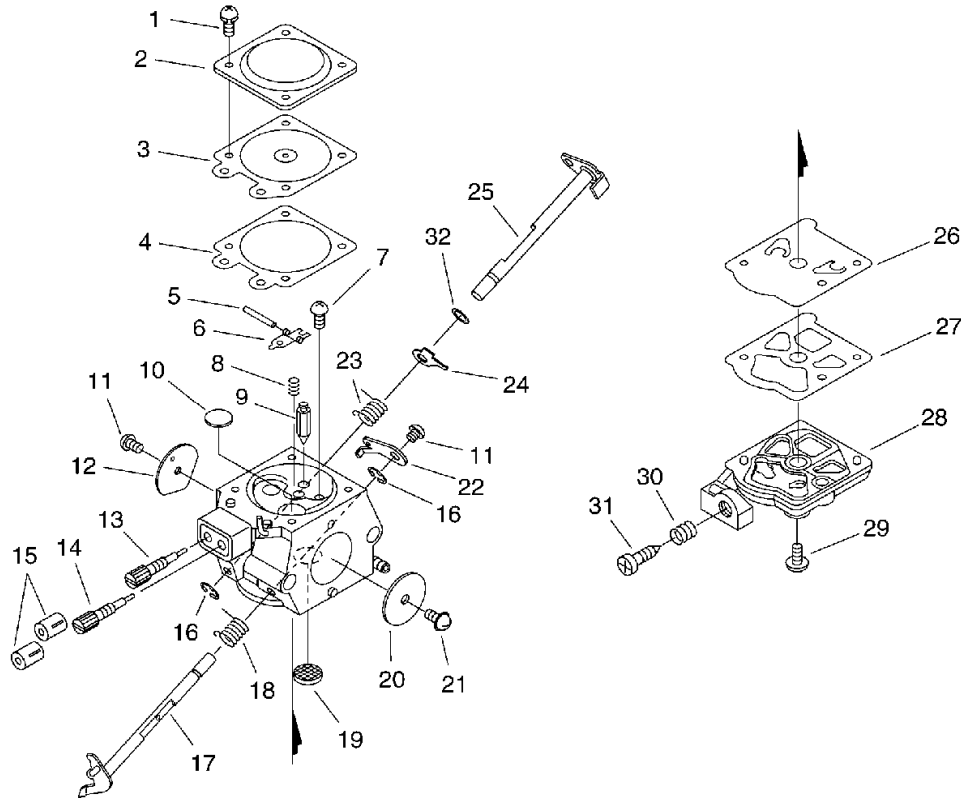

7. Carburetor

KEY	LV	PART NUMBER	Q'TY	DESCRIPTION	REMARKS	NOTE1	NOTE2
		A021-001420	1	CARBURETOR,DIAPHRAGM	WT-845		
1	+	123130-02960	4	SCREW			
2	+	123142-03930	1	COVER, M. DIAPHRAGM			
3	+	123141-03930	1	DIAPHRAGM, METERING			
4	+	123140-27230	1	GASKET,M. DIAPHRAGM			
5	+	123138-03930	1	PIN, METERING LEVER			
6	+	123123-03930	1	LEVER, METERING			
7	+	123139-03930	1	SCREW, M. LEVER PIN			
8	+	123122-03660	1	SPRING, METER. LEVER			
9	+	123137-19830	1	VALVE, INLET NEEDLE			
10	+	123146-10631	1	PLUG, WELCH			
11	+	123114-38830	2	SCREW			
12	+	123132-35430	1	VALVE, CHOKE			
13	+	123120-03661	1	NEEDLE			
14	+	123118-02261	1	NEEDLE			
15	+	P003-000010	2	LIMITER CAP			
16	+	123127-15030	2	RING			
17	+	P003-001300	1	SHAFT, THROTTLE			
18	+	123113-37530	1	SPRING, THROTTLE RTN			
19	+	123126-10631	1	SCREEN, INLET			
20	+	123116-05960	1	VALVE, THROTTLE			
21	+	123114-05260	1	SCREW			
22	+	P003-001040	1	LEVER THROTTLE			
23	+	P003-001470	1	SPRING			
24	+	P003-001510	1	LEVER-FAST IDLE			
25	+	P003-001140	1	SHAFT, CHOKE