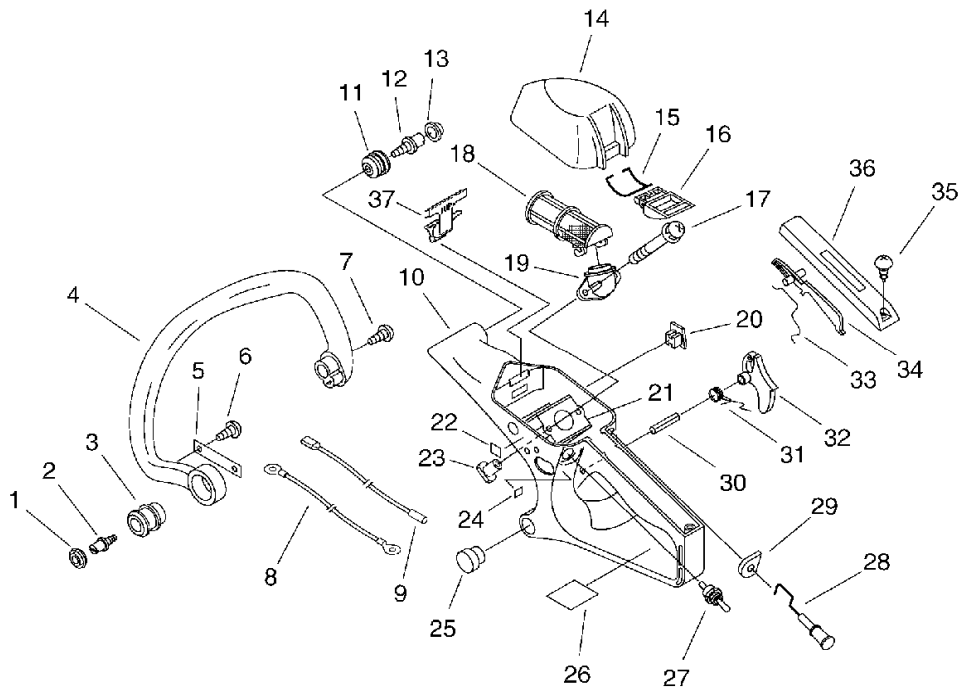

5. Air Cleaner, Handle

KEY	LV	PART NUMBER	Q'TY	DESCRIPTION	REMARKS	NOTE1	NOTE2
1		100918-19830	1	CAP, CUSHION			
2		100915-33930	1	SCREW			
3		100910-60030	1	CUSHION			
4		C400-000200	1	HANDLE,FRONT			
5		C617-000200	1	STOPPER			
6		900253-04008	1	SCREW 4*8	4*8		
7		900253-05020	2	SCREW 5*20	5*20		
8		V485-000380	1	LEAD			
9		V485-000390	1	LEAD	JIS LA105,10.2		
10		C410-000154	1	HANDLE,REAR		Sus. by C410-000155	
10		C410-000155	1	HANDLE,REAR			
11		100921-39130	1	CUSHION		Sus. by 100921-39131	
12		V202-000020	1	BOLT,4			
13		100918-15130	1	CAP			
14		A232-000191	1	LID,CLEANER			
15		V582-000020	1	RING,SNAP	CSE2700		
16		A235-000140	1	KNOB,CLEANER LID			
17		900238-05050	2	SCREW 5*50	5*50		
18		A226-000200	1	ELEMENT,AIR FILTER			
19		A204-000060	1	ELBOW,CARBURETOR			
20		V141-000050	1	GROMMET,PLUG			
21		A021-001420	1	CARBURETOR,DIAPHRAGM	WT-845		
22		890631-38230	1	LABEL, CAUTION