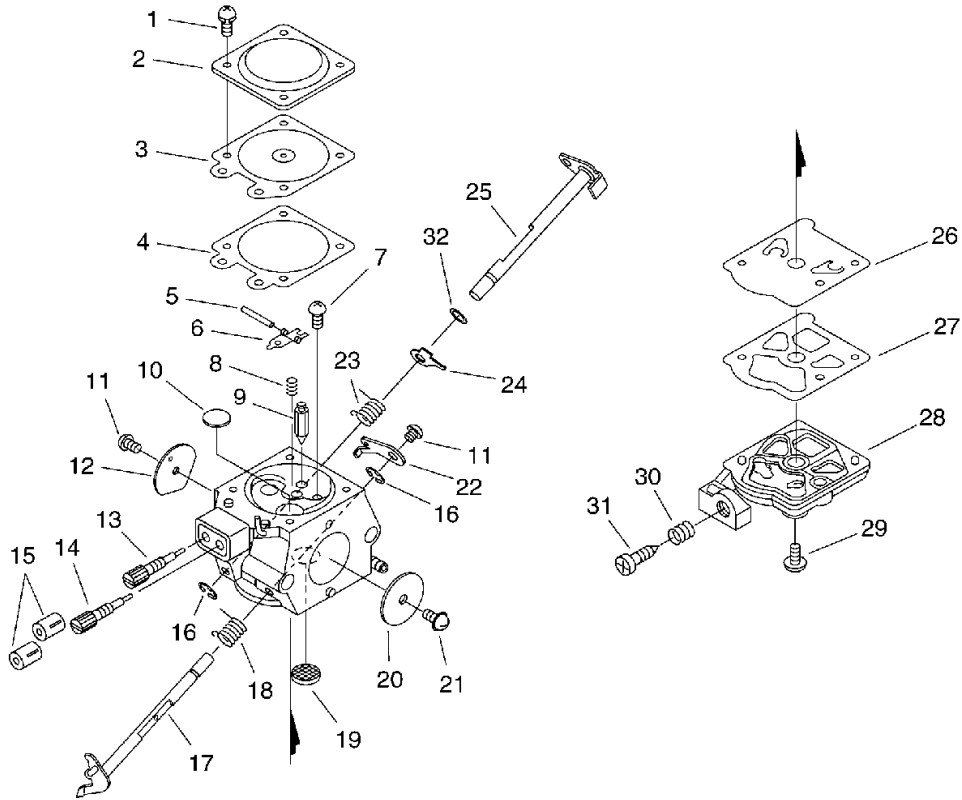

7. Carburetor

KEY	LV	PART NUMBER	Q'TY	DESCRIPTION	REMARKS	NOTE1	NOTE2
26	+	123112-15030	1	DIAPHRAGM, FUEL PUMP			
27	+	123125-15030	1	GASKET, FUEL PUMP			
28	+	123124-24430	1	COVER, FUEL PUMP			
29	+	123110-03930	1	SCREW, PUMP COVER			
30	+	123133-04260	1	SPRING, IDLE ADJUST			
31	+	123134-04260	1	SCREW, IDLE ADJUST			
32	+	123149-26030	1	WASHER