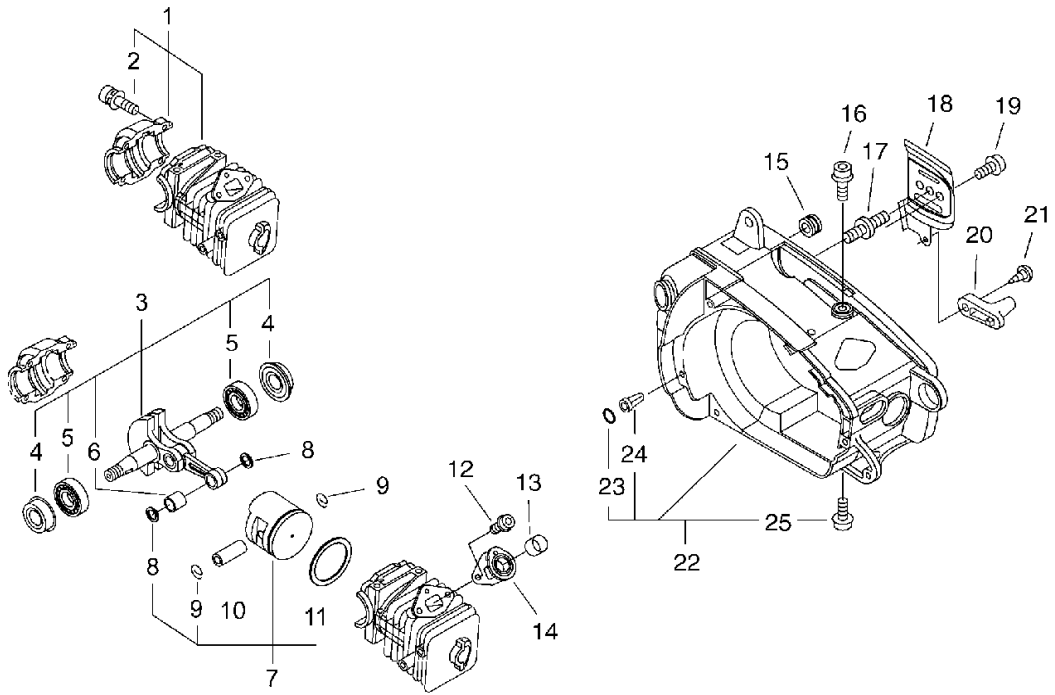

1. Cylinder, Crankcase, Piston

KEY	LV	PART NUMBER	Q'TY	DESCRIPTION	REMARKS	NOTE1	NOTE2
25	+	900106-05025	2	BOLT, H.S. 5*25	5*25