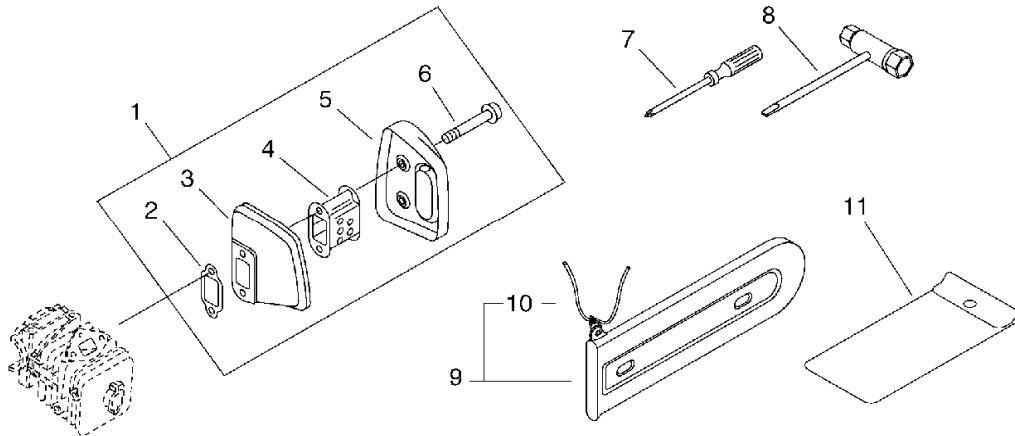

2. Muffler, Tools

KEY	LV	PART NUMBER	Q'TY	DESCRIPTION	REMARKS	NOTE1	NOTE2
1		P021-001930	1	MUFFLER ASY			
2	+	145510-13931	1	GASKET, MUFFLER			
3	+	A300-000130	1	MUFFLER, EXHAUST			
4	+	A301-000000	1	PLATE, MUFFLER			
5	+	A303-000000	1	LID, MUFFLER			
6	+	91107-05040	2	BOLT HSH FLANGE	5*40		
7		895812-03930	1	DRIVER, SCREW 50			
8		895410-02830	1	WRENCH, W/S. DRIVER			
8		895410-02830	1	WRENCH, W/S. DRIVER			
9		P021-006951	1	SCABBARD, CHAIN	(ORANGE)		
10	+	898568-14530	1	ROPE	5*900		
11		898510-39130	1	BAG, TOOL