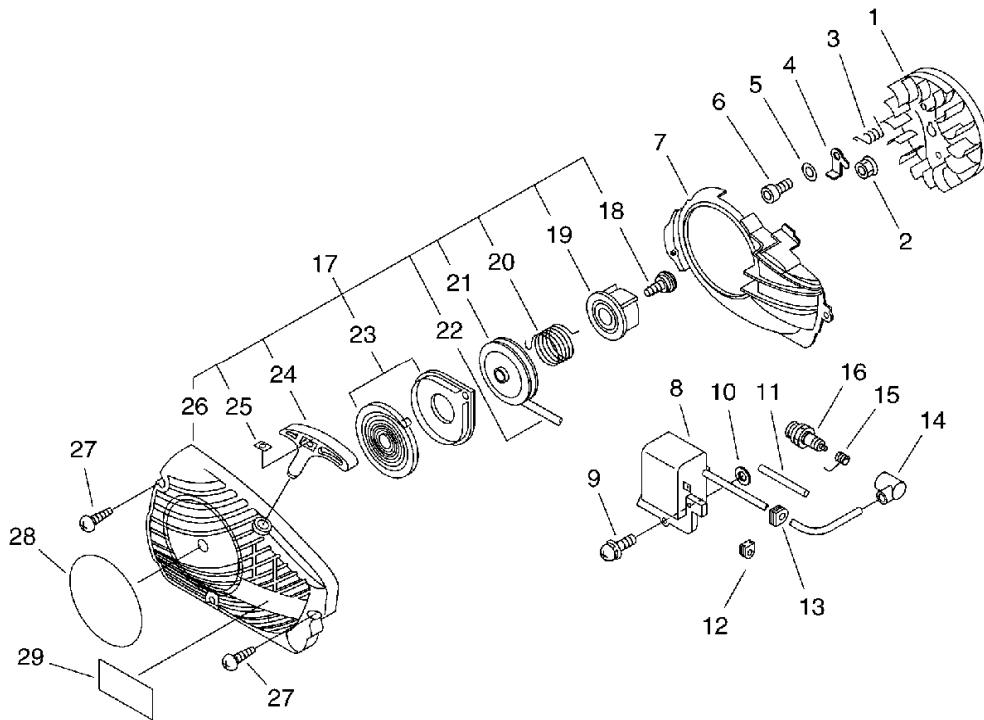

3. Starter, Magneto

KEY	LV	PART NUMBER	Q'TY	DESCRIPTION	REMARKS	NOTE1	NOTE2
25	+	177246-11120	1	CLIP, STARTER ROPE			
26	+	A500-000183	1	CASE, STARTER		Sus. by A500-000184	
26	+	A500-000184	1	CASE, STARTER			
27		900256-04016	3	SCREW 4*16	4*16		
28		X502-000350	1	LABEL, ECHO	56.5ES-START		
29		X503-007640	1	LABEL, MODEL	CS-270WES		
30		X530-000210	1	LABEL, EYE CATCHER		Disuse