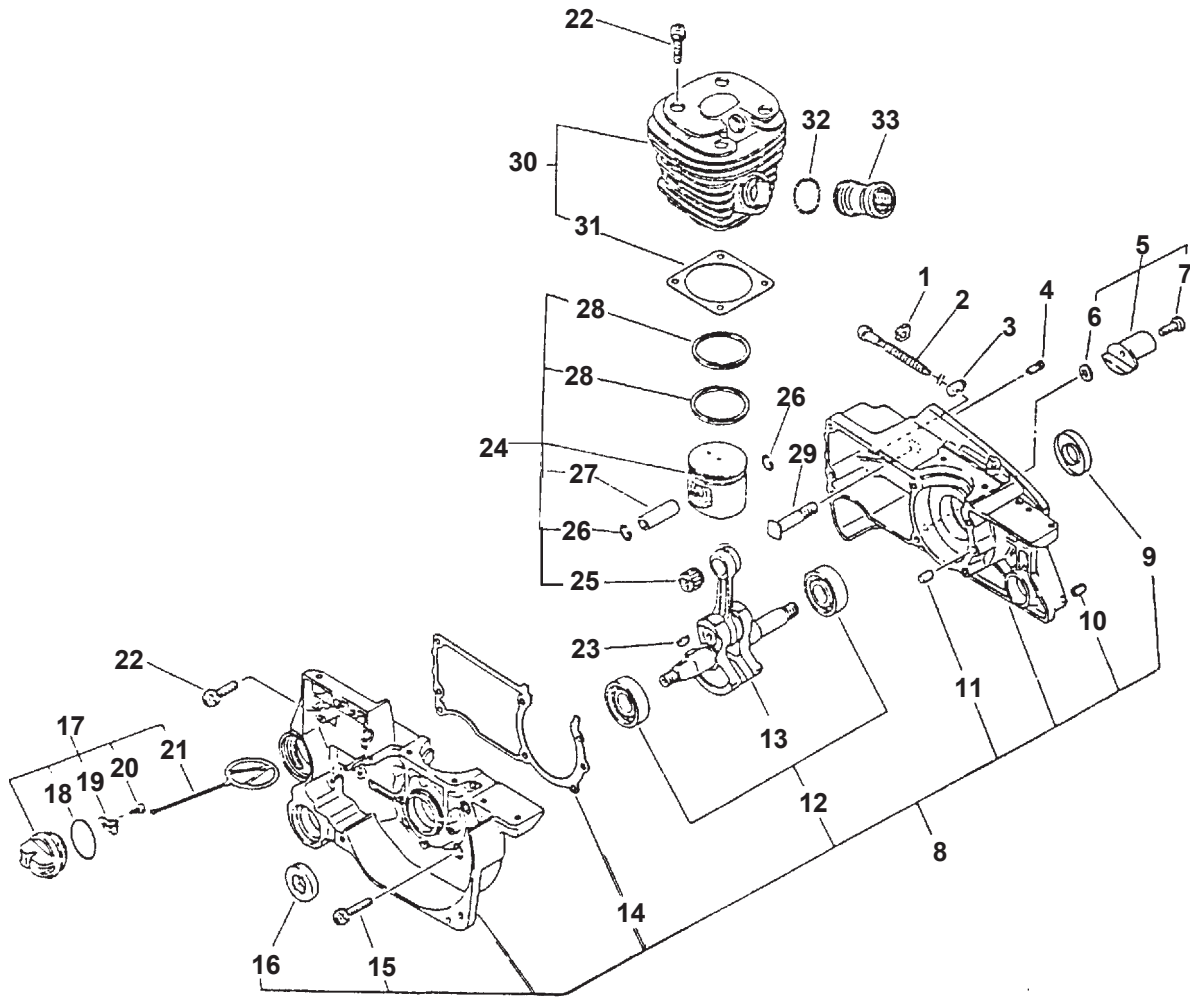

REVISED 07/27/04

KEY	PART NUMBER	QTY	DESCRIPTION	REMARKS
1	43302811030	1	CLIP	
2	43301619830	1	SCREW, TENSIONER	
3	43301419830	1	TENSIONER	
4	43611413930	1	VALVE, CHECK	
5	43300033330	1	CATCHER KIT, CHAIN	INCLUDES ITEMS 6 & 7
6	90060000005	1	WASHER 5	
7	90022005018	1	SCREW 5X18	
8	10020439830	1	CRANKCASE KIT	INCLUDES ITEMS 4, 9 - 12, 14 - 16 & 29
9	10021232430	1	OILSEAL	
10	90034550010	1	PIN, SPRING 5X10	
11	10021502830	2	PIN, DOWEL	
12	90081036202	2	BEARING, BALL 6202	
13	10010033330	1	CRANKSHAFT ASY	
14	10024239730	1	GASKET, CRANKCASE	
15	90016205030	4	BOLT, H.S. 5X30	
16	10021219830	1	OILSEAL	
17	43600137932	1	CAP ASY, OIL TANK	INCLUDES ITEMS 18 - 21
18	90072502025	1	O-RING 2025	
19	13105019830	1	RETAINER, LINK	
20	90024603008	1	SCREW 3X8	
21	13105119830	1	CLIP, FUEL CAP	
22	90016205020	6	BOLT, H.S. 5X20	
23	10014230830	1	KEY, WOODRUFF	
24	10000039730	1	PISTON KIT	INCLUDES ITEMS 25 - 28
25	10001219830	1	BEARING, NEEDLE	
26	10001500120	2	CIRCLIP, PISTON PIN	
27	10001339730	1	PIN, PISTON	
28	10001139730	2	RING, PISTON	
29	43301119830	2	STUD, GUIDE BAR	
30	10100139730	1	CYLINDER ASY	INCLUDES ITEM 31
31	10101039730	1	GASKET, CYLINDER BASE	
32	13051619830	1	BAND	
33	13051033330	1	ADAPTER, INTAKE	