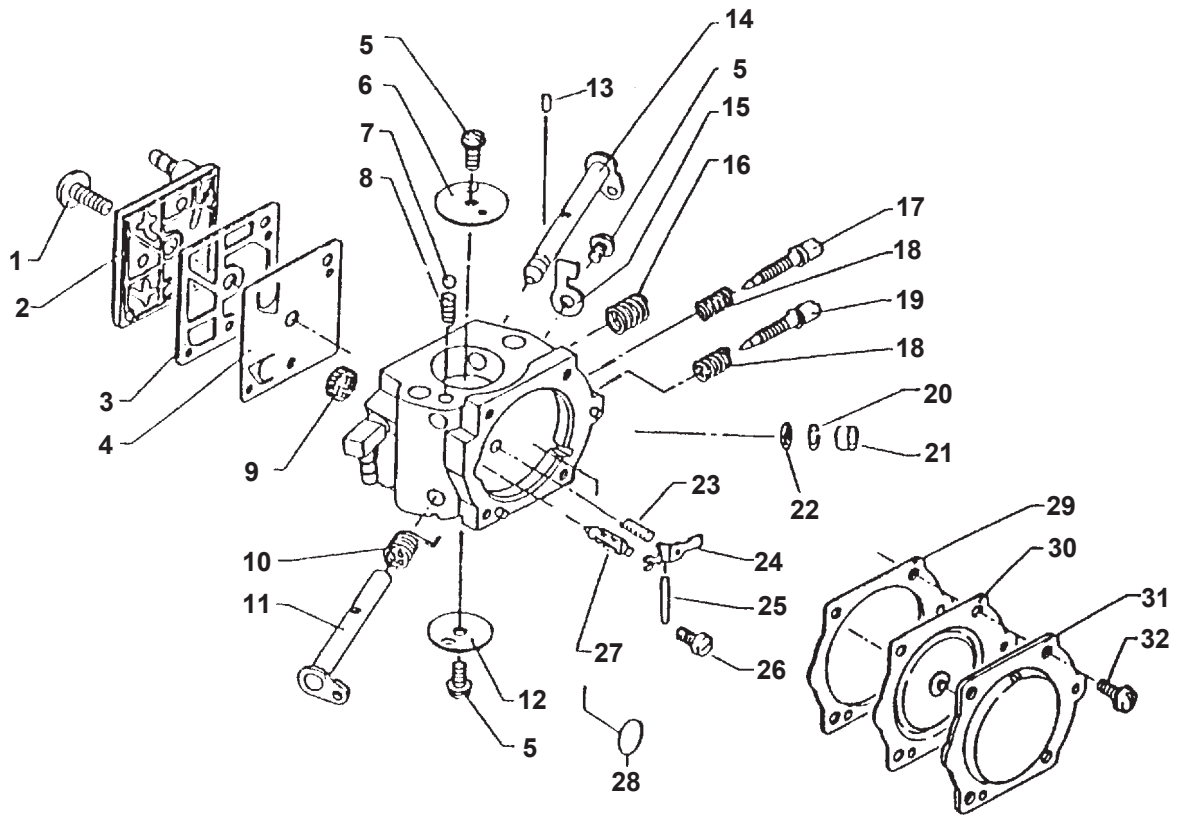

KEY	PART NUMBER	QTY	DESCRIPTION	REMARKS
	12300037530	1	CARBURETOR --HDA-82	INCLUDES THE FOLLOWING ITEMS
1	12311003930	1	SCREW	
2	12312419830	1	COVER, FUEL PUMP	
3	A B	1	GASKET, FUEL PUMP	
4	A B	1	DIAPHRAGM, FUEL PUMP	
5	12311403930	3	SCREW	
6	12313232430	1	VALVE, CHOKE	
7	12313610630	1	BALL, CHOKE FRICTION	
8	12313510630	1	SPRING, CHOKE FRICTION	
9	B	1	SCREEN, INLET	
10	12311316130	1	SPRING, THROTTLE RETURN	
11	12311719830	1	SHAFT, THROTTLE	
12	12311610530	1	VALVE, THROTTLE	
13	12317815030	1	PLUG, FRICTION	
14	12313119830	1	SHAFT, CHOKE	
15	12315612330	1	STOP, THROTTLE	
16	12313311130	1	SPRING, IDLE ADJUST	
17	12311818331	1	NEEDLE, IDLE	
18	B	2	SPRING, NEEDLE	
19	12312038530	1	NEEDLE, HIGH SPEED	
20	B	1	RING, RETAINING	
21	B	1	PLUG, WELCH	
22	B	1	SCREEN	
23	B	1	SPRING, METERING LEVER	
24	B	1	LEVER, METERING	
25	B	1	PIN, METERING LEVER	
26	B	1	SCREW, METERING LEVER PIN	
27	B	1	VALVE, INLET NEEDLE	
28	B	1	PLUG, WELCH	
29	A B	1	GASKET, METERING DIAPHRAGM	
30	A B	1	DIAPHRAGM, METERING	
31	12314217330	1	COVER, PRIMER PUMP	
32	B	4	SCREW	
A	12310117330	1	DIAPHRAGM/GASKET KIT	
B	12310032330	1	REPAIR KIT