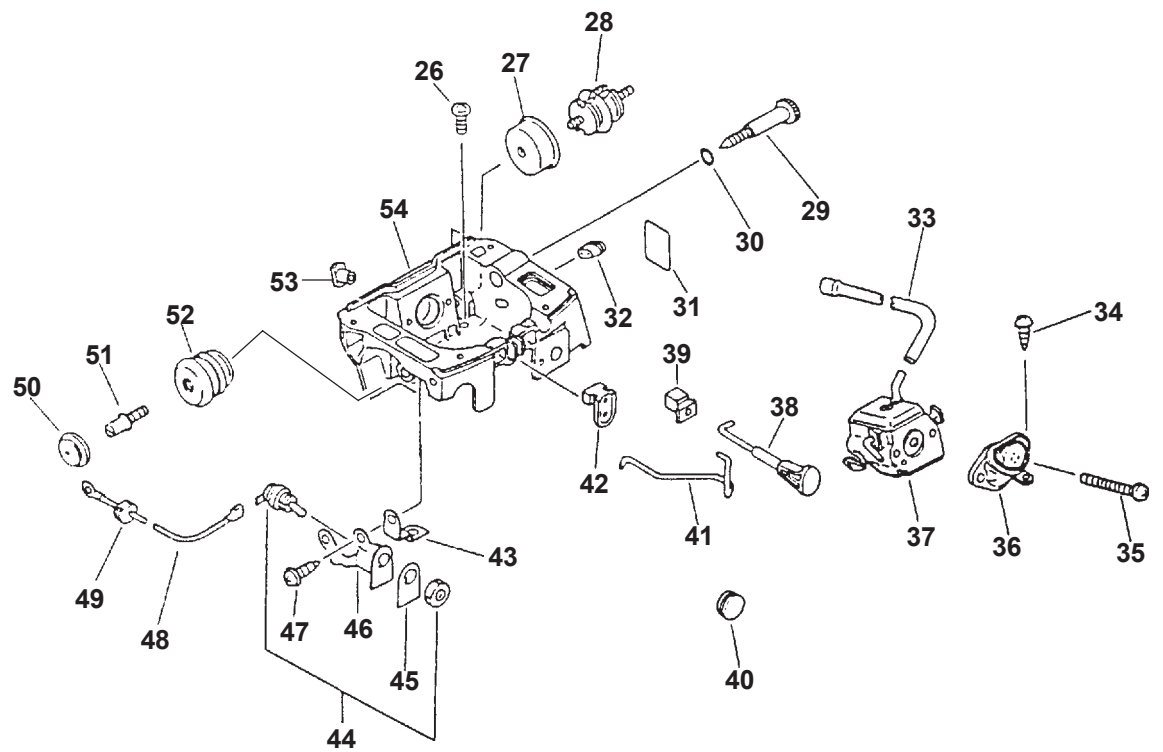

REVISED 07/27/04

KEY	PART NUMBER	QTY	DESCRIPTION	REMARKS
1	43302811030	1	CLIP	
2	43301619830	1	SCREW, TENSIONER	
3	43301419830	1	TENSIONER	
4	43611413930	1	VALVE, CHECK	
5	43300033330	1	CATCHER KIT, CHAIN	INCLUDES ITEMS 6 & 7
6	90060000005	1	WASHER 5	
7	90022005018	1	SCREW 5X18	
8	10020439830	1	CRANKCASE KIT	INCLUDES ITEMS 4, 9 - 12, 14 - 16 & 29
9	10021232430	1	OILSEAL	
10	90034550010	1	PIN, SPRING 5X10	
11	10021502830	2	PIN, DOWEL	
12	90081036202	2	BEARING, BALL 6202	
13	10010033330	1	CRANKSHAFT ASY	
14	10024239730	1	GASKET, CRANKCASE	
15	90016205030	4	BOLT, H.S. 5X30	
16	10021219830	1	OILSEAL	
17	43600137932	1	CAP ASY, OIL TANK	INCLUDES ITEMS 18 - 21
18	90072502025	1	O-RING 2025	
19	13105019830	1	RETAINER, LINK	
20	90024603008	1	SCREW 3X8	
21	13105119830	1	CLIP, FUEL CAP	
22	90016205020	6	BOLT, H.S. 5X20	
23	10014230830	1	KEY, WOODRUFF	
24	10000039730	1	PISTON KIT	INCLUDES ITEMS 25 - 28
25	10001219830	1	BEARING, NEEDLE	
26	10001500120	2	CIRCLIP, PISTON PIN	
27	10001339730	1	PIN, PISTON	
28	10001139730	2	RING, PISTON	
29	43301119830	2	STUD, GUIDE BAR	
30	10100139730	1	CYLINDER ASY	INCLUDES ITEM 31
31	10101039730	1	GASKET, CYLINDER BASE	
32	13051619830	1	BAND	
33	13051033330	1	ADAPTER, INTAKE	