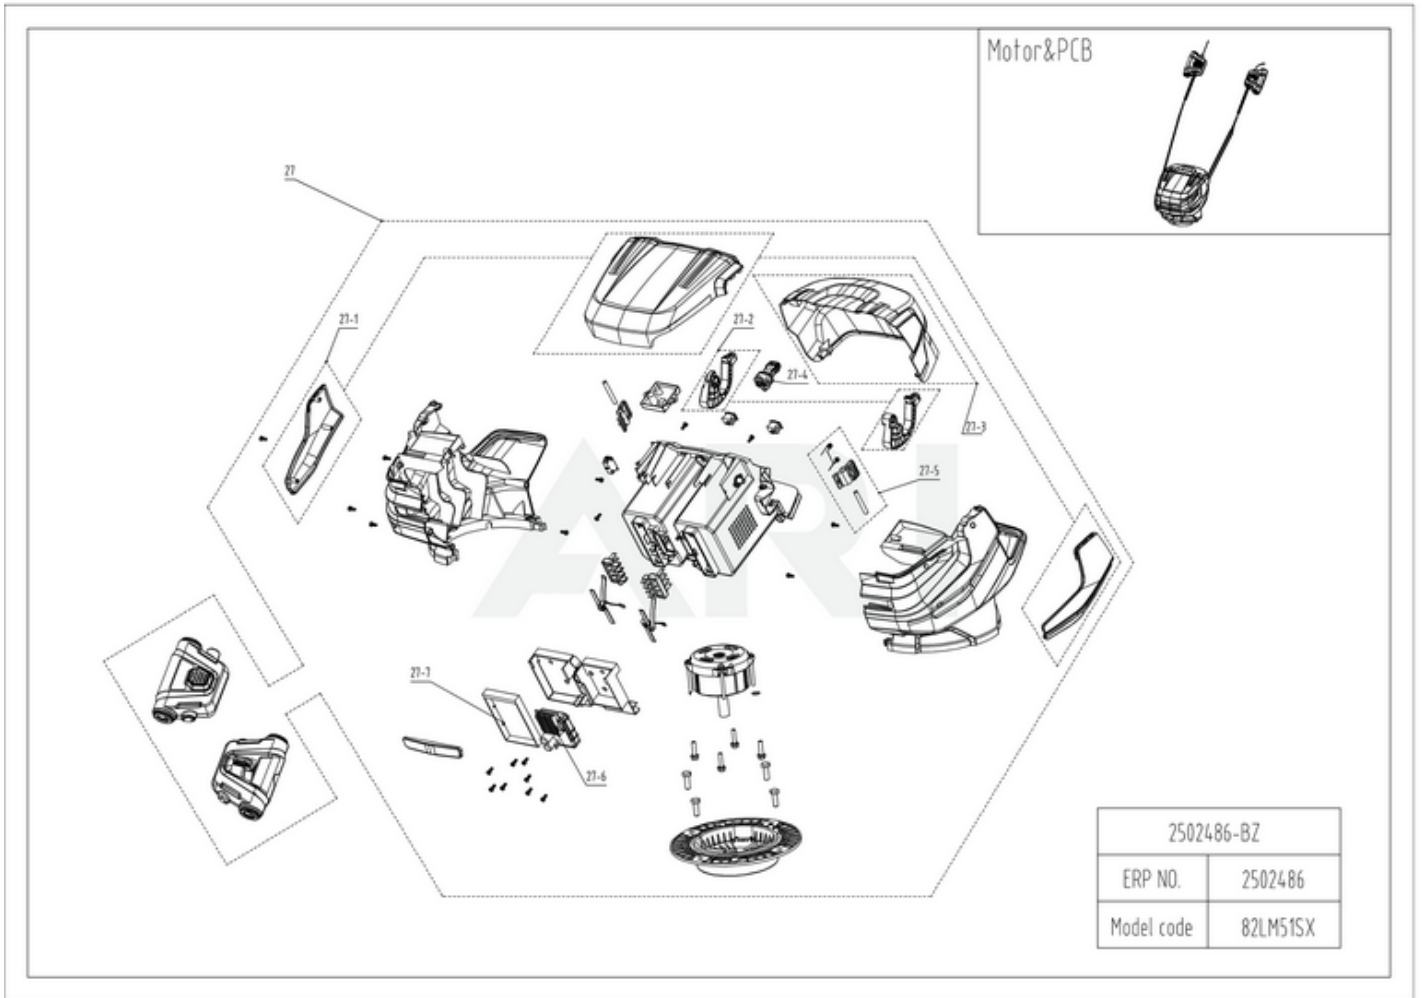

82V 51 cm SP Mower 82LM51SX 2502486 6952909076317 - 04 Motor & PCB

Rendered by ARI Network Services, Inc.

Ref #	Part #	Description	Qty	Context	Note
27	R0102244-00	Power head	1	Set	
27-1	R0102235-00	Cover assembly	1	Set	
27-2	R0102237-00	Transparent cover swing arm assembly			
27-3	R0102190-00	Battery pack cover	1	Set	
27-4	RA311202376A	key assembly NEW (2018/12)			
27-5	R0102191-00	Battery pack button assembly			
27-6	R0102242-00	PCB			
27-7	R0102192-00	PCBA (Lawnmower)