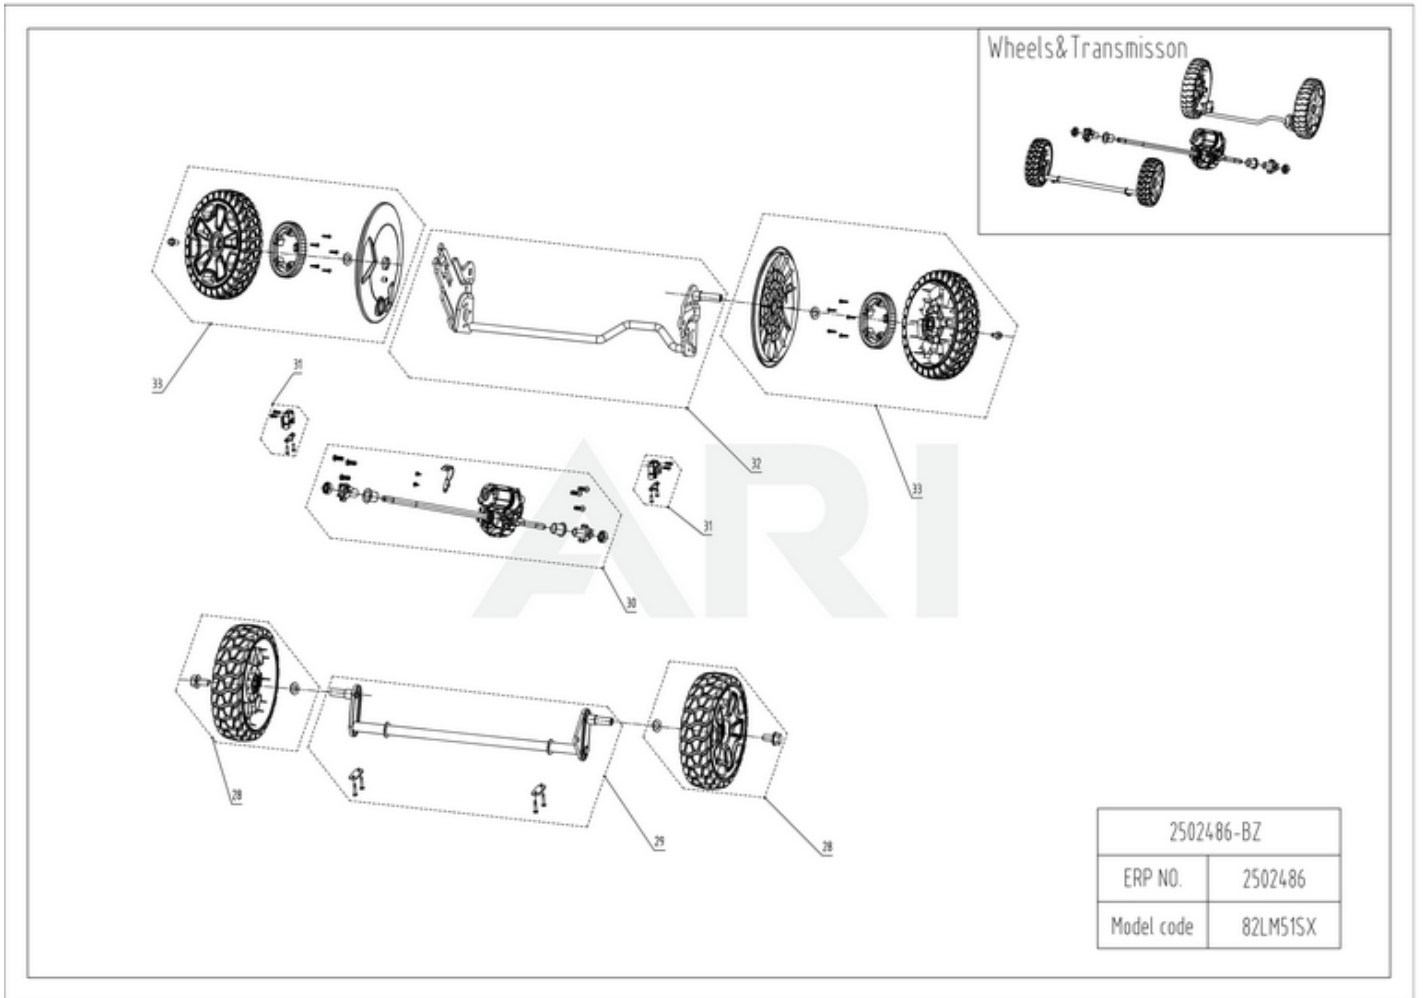

82V 51 cm SP Mower 82LM51SX 2502486 6952909076317 - 05 Wheels & Transmission

Rendered by ARI Network Services, Inc.

Ref #	Part #	Description	Qty	Context	Note
28	R0102193-00	8" wheel assembly	2		Set
29	RA333032375	Front wheel axle assembly	1		Set
30	R0102252-00	Gear Reducer Assembly	1		Set
31	R0102255-00	Rear wheel axle permanent seat	2		Set
32	R0102256-00	Rear Wheel Axle Assembly	1		Set
33	R0102195-00	10" wheel assembly	2		Set