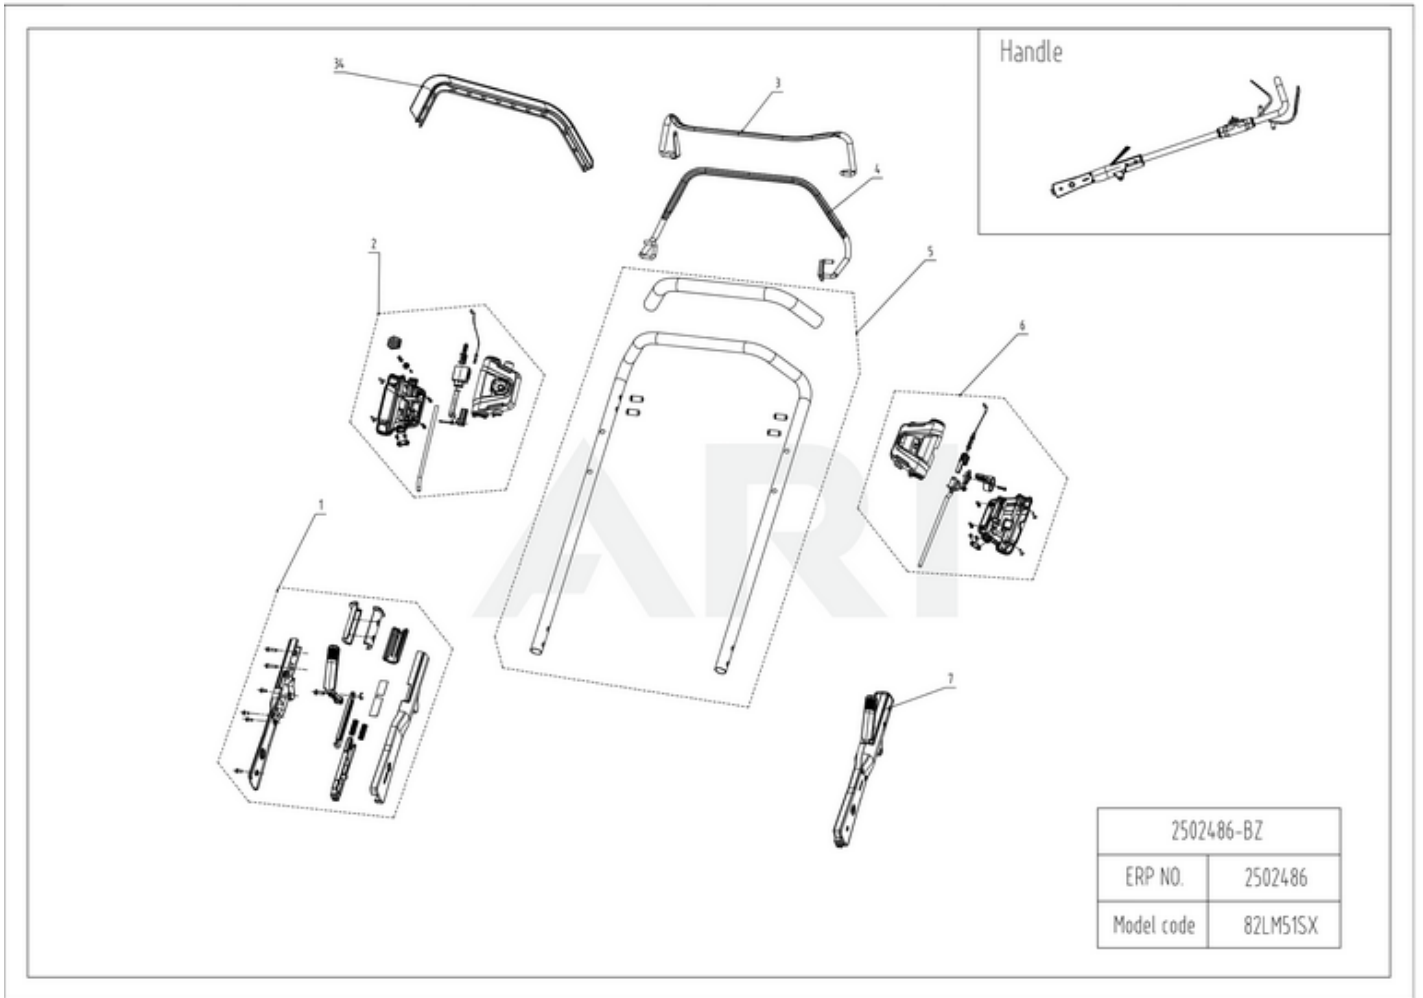

82V 51 cm SP Mower 82LM51SX 2502486 6952909076317 - 01 Overview

Rendered by ARI Network Services, Inc.

82V 51 cm SP Mower 82LM51SX 2502486 6952909076317 - 02 Handle

Rendered by ARI Network Services, Inc.

Ref #	Part #	Description	Qty	Context	Note
1	R0102201-00	Right Lower Push Handle Assembly	1	Set	
2	R0102165-00	Switch box assembly	1	Set	
3	RA333102378	Upper rod NEW (2018/12)	1	Set	
4	RA333112378	Lower rod NEW (2018/12)	1	Set	
5	RA333022375	Upper handle-rod assembly	1	Set	
6	R0102172-00	Speed-control switch box assembly	1	Set	
7	RA311122375	New folding push rod fixed assembly(left)	1	Set	
34	RA341272378	Lower rod cover NEW (2018/12)	1	SET	

82V 51 cm SP Mower 82LM51SX 2502486 6952909076317 - 05 Wheels & Transmission

Rendered by ARI Network Services, Inc.

Ref #	Part #	Description	Qty	Context	Note
28	R0102193-00	8" wheel assembly	2		Set
29	RA333032375	Front wheel axle assembly	1		Set
30	R0102252-00	Gear Reducer Assembly	1		Set
31	R0102255-00	Rear wheel axle permanent seat	2		Set
32	R0102256-00	Rear Wheel Axle Assembly	1		Set
33	R0102195-00	10" wheel assembly	2		Set