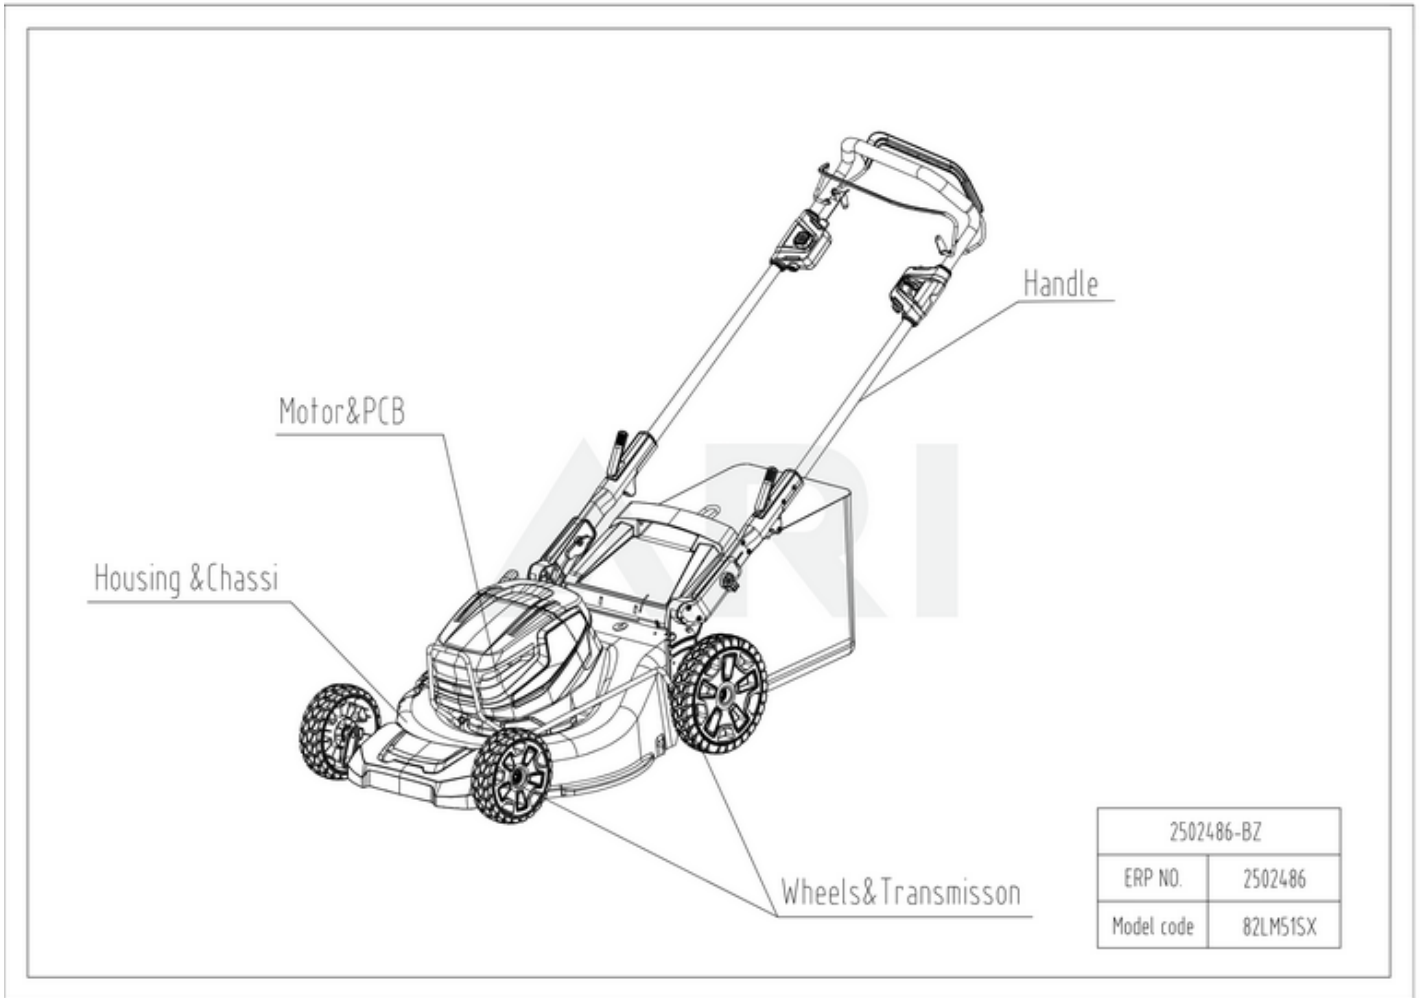

82V 51 cm SP Mower 82LM51SX 2502486 6952909076317 - 01 Overview

Rendered by ARI Network Services, Inc.

82V 51 cm SP Mower 82LM51SX 2502486 6952909076317 - 02 Handle

Rendered by ARI Network Services, Inc.

Ref #	Part #	Description	Qty	Context	Note
1	R0102201-00	Right Lower Push Handle Assembly	1	Set	
2	R0102165-00	Switch box assembly	1	Set	
3	RA333102378	Upper rod NEW (2018/12)	1	Set	
4	RA333112378	Lower rod NEW (2018/12)	1	Set	
5	RA333022375	Upper handle-rod assembly	1	Set	
6	R0102172-00	Speed-control switch box assembly	1	Set	
7	RA311122375	New folding push rod fixed assembly(left)	1	Set	
34	RA341272378	Lower rod cover NEW (2018/12)	1	SET	

82V 51 cm SP Mower 82LM51SX 2502486 6952909076317 - 03 Chassi

Rendered by ARI Network Services, Inc.

Ref #	Part #	Description	Qty	Context	Note
8	R0102204-00	Power head protect bracket	1		Set
9	R0102206-00	Side row openings	1		Set
10	R0102259-00	Grass outlet Guide plate assembly	1		Set
11	RA311092375	Height adjustment handle assembly	1		Set
12	R0102209-00	Right height adjustment bracket assembly	1		Set
13	RA331102375	Left height adjustment bracket assembly	1		Set
14	R0102211-00	Power Cord Assembly	1		Set
15	R0102213-00	Rear cover assembly	1		Set
16	R0102214-00	Grass gathering bag assembly	1		Set
17	R0102215-00	Rear Plug	1		Set
18	RA333052375	Height adjustment Rod assembly	1		Set
19	R0102216-00	Housing assembly	1		Set
20	RA311081179A	Side cover assembly	1		Set
21	R0102217-00	Bumper assembly	1		Set
22	R0102223-00	Front panel assembly	1		Set
23	RA341191179E	Fan assembly	1		Set
24	R0102225-00	Blade	1		Set
25	RA333021527	Plate	1		Set
26	R0102226-00	Blade bolt	1		Set