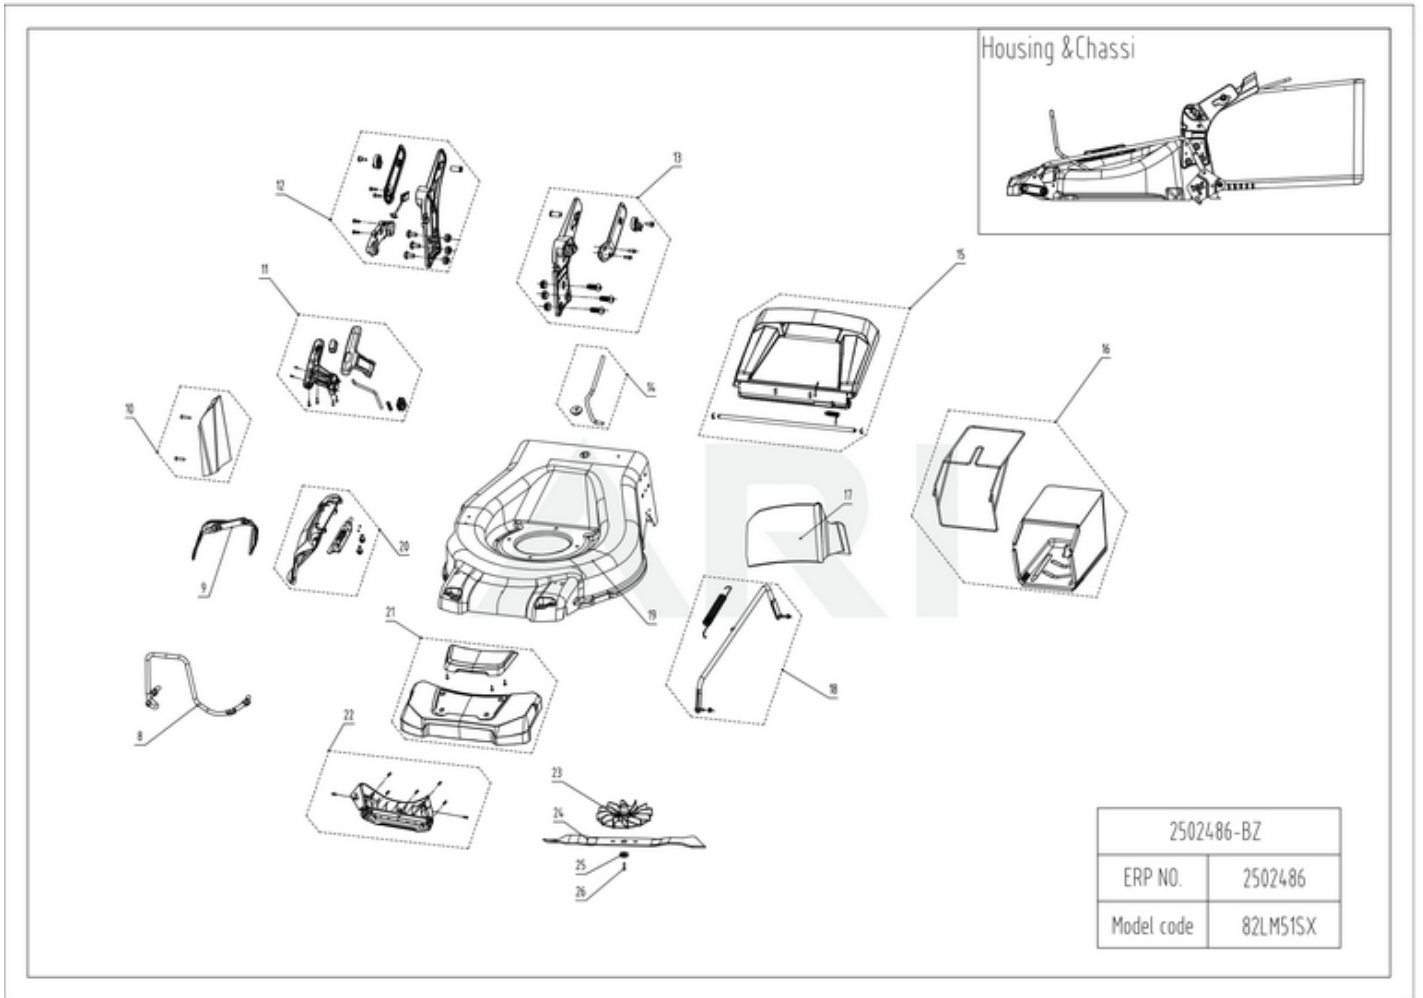

82V 51 cm SP Mower 82LM51SX 2502486 6952909076317 - 03 Chassi

Rendered by ARI Network Services, Inc.

Ref #	Part #	Description	Qty	Context	Note
8	R0102204-00	Power head protect bracket	1		Set
9	R0102206-00	Side row openings	1		Set
10	R0102259-00	Grass outlet Guide plate assembly	1		Set
11	RA311092375	Height adjustment handle assembly	1		Set
12	R0102209-00	Right height adjustment bracket assembly	1		Set
13	RA331102375	Left height adjustment bracket assembly	1		Set
14	R0102211-00	Power Cord Assembly	1		Set
15	R0102213-00	Rear cover assembly	1		Set
16	R0102214-00	Grass gathering bag assembly	1		Set
17	R0102215-00	Rear Plug	1		Set
18	RA333052375	Height adjustment Rod assembly	1		Set
19	R0102216-00	Housing assembly	1		Set
20	RA311081179A	Side cover assembly	1		Set
21	R0102217-00	Bumper assembly	1		Set
22	R0102223-00	Front panel assembly	1		Set
23	RA341191179E	Fan assembly	1		Set
24	R0102225-00	Blade	1		Set
25	RA333021527	Plate	1		Set
26	R0102226-00	Blade bolt	1		Set