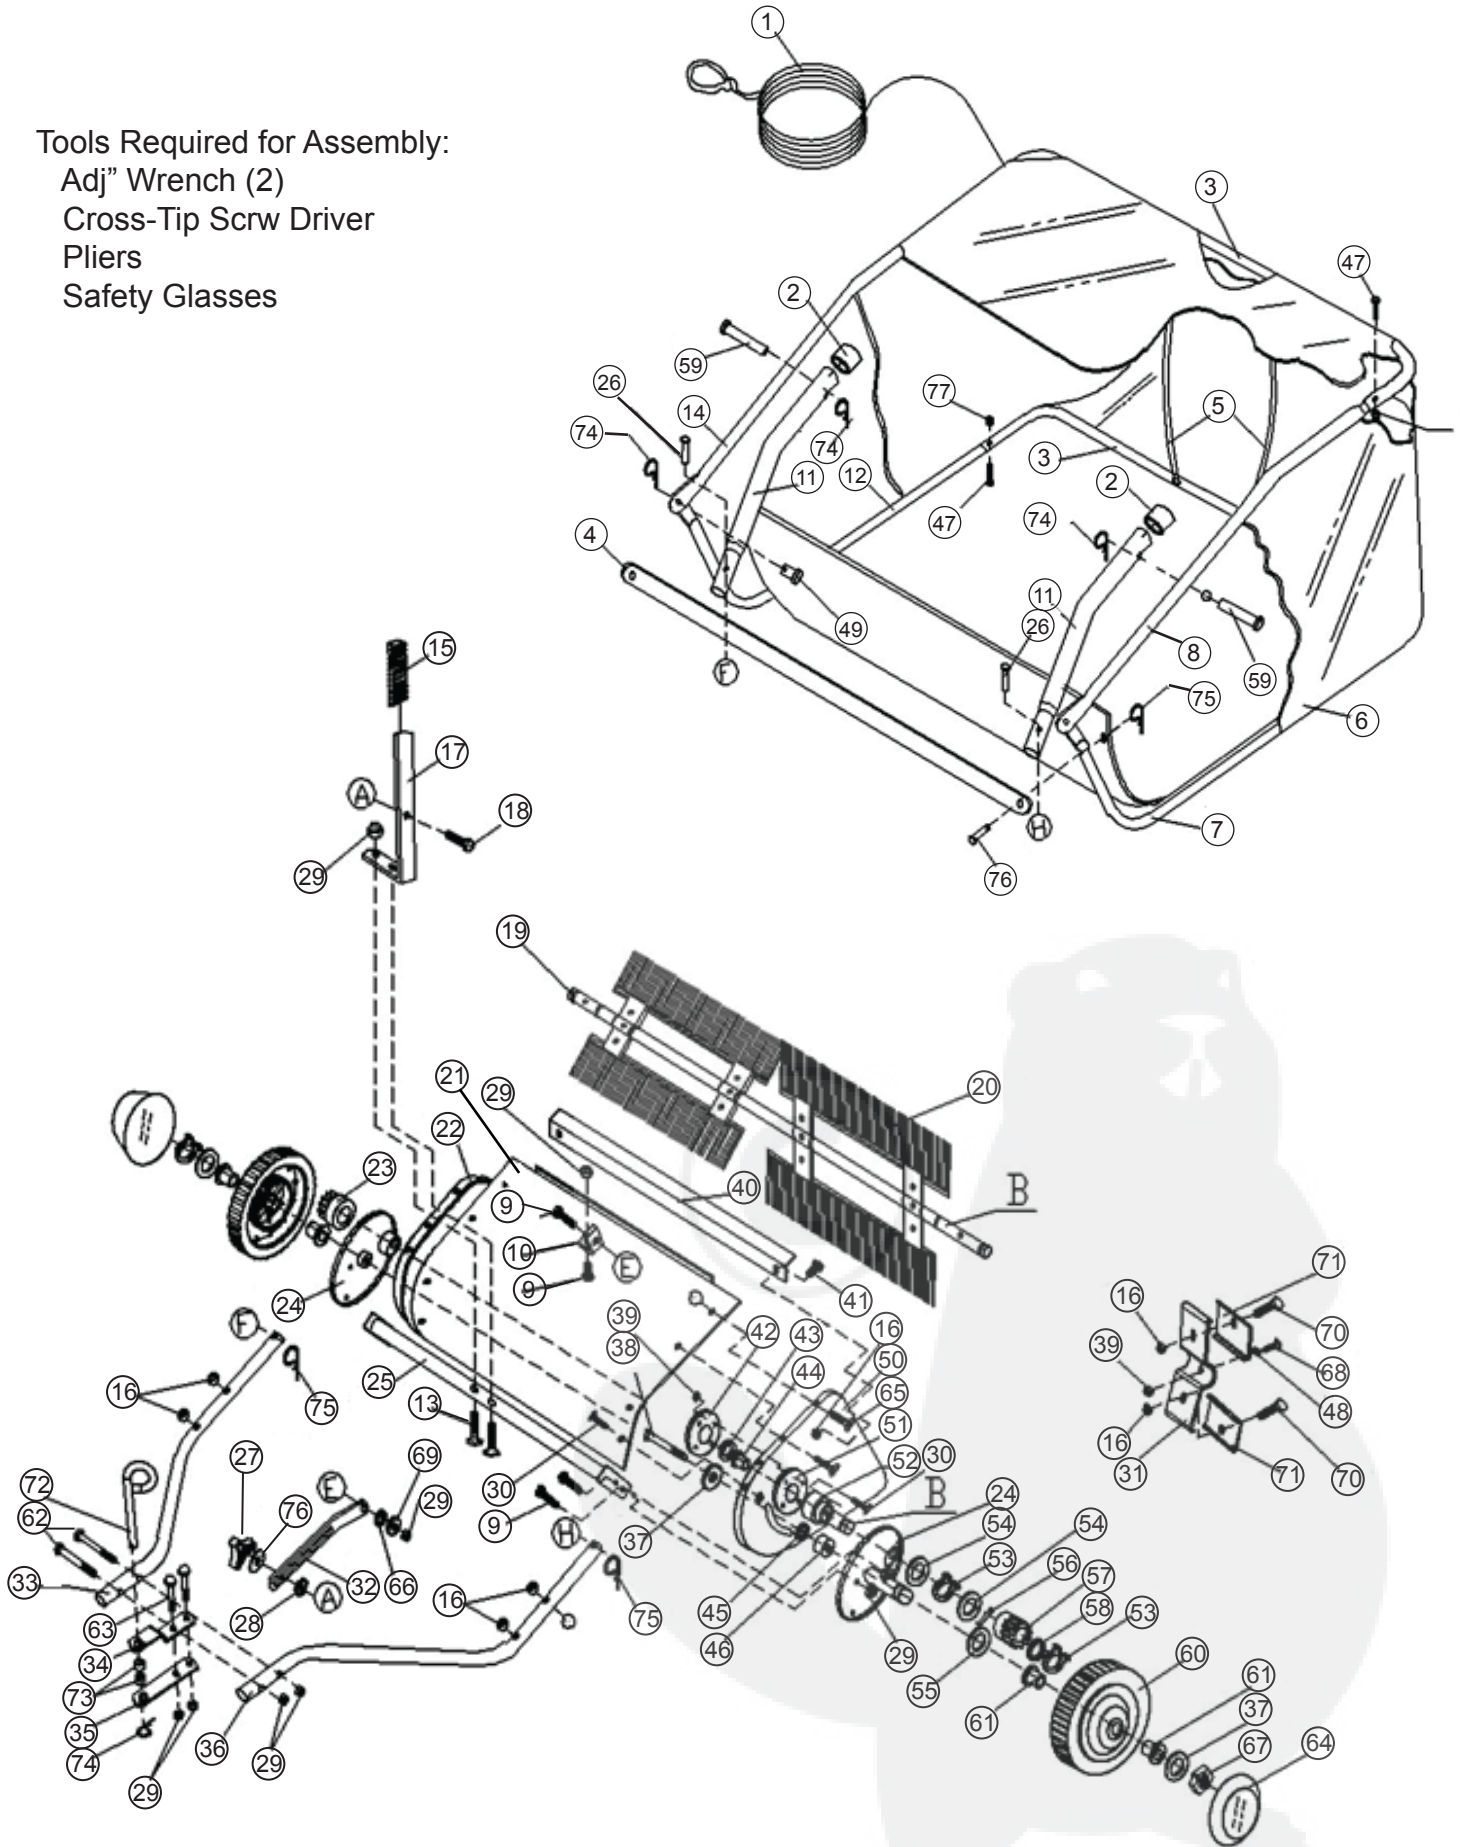

PARTS REFERENCE _____

Tools Required for Assembly:
Adj" Wrench (2)
Cross-Tip Scrw Driver
Pliers
Safety Glasses

Parts List

REF N°	PART N°	DESCRIPTION	QTY	REF N°	PART N°	DESCRIPTION	QTY	REF N°	PART N°	DESCRIPTION	QTY
1	SP31105-1	Hamper Rope	1	34	SP31105-34	Hitch Bracket	1	67	SP31105-67	Nylon Lock Nut M10	2
2	SP31105-2	Vinyl Cap	2	35	SP31105-35	Hitch Bracket, Straight	1	68	SP31105-68	Hex Bolt M5x25	4
3	SP31105-3	Rear Hamper Frame Tube	2	36	SP31105-36	Hitch Tube (LH)	1	69	SP31105-69	Big Flat Washer 8	2
4	SP31105-4	Big Frame Strap	1	37	SP31105-37	Flat Washer 10	4	70	SP31105-70	Hex Bolt M6x20	8
5	SP31105-5	Hamper support Rod	2	38	SP31105-38	Hex Bolt M10x85	2	71	SP31105-71	Retainer Brush	8
6	SP31105-6	Hamper Bag	1	39	SP31105-39	Nylon Lock Nut M5	18	72	SP31105-72	Hitch Pin	1
7	SP31105-7	Lower Hamper Frame LH	1	40	SP31105-40	Rear Support Brace	1	73	SP31105-73	Tube, Hitch Spacer	3
8	SP31105-8	Upper Hamper Frame LH	1	41	SP31105-41	Hex Bolt M6x12	2	74	SP31105-74	Hair Pin Cotter 3	5
9	SP31105-9	Hex Bolt, M8x16	6	42	SP31105-42	Dust Cover Retrainer	2	75	SP31105-75	Hair Pin Cotter 2	4
10	SP31105-10	Angle Bracket	1	43	SP31105-43	Inside Star Washer	2	76	SP31105-76	Clevis Pin B	2
11	SP31105-11	Bag Arm Tube	1	44	SP31105-44	Brush Shaft Bushing	2	77	SP31105-77	Hex Lock Nut	4
12	SP31105-12	Lower Hamper Frame RH	1	45	SP31105-45	Spacer Bushing 16x3mm	2				
13	SP31105-13	Hex Bolt, M8x40	2	46	SP31105-46	Spacer for Axle	2		SW380LT-BAG	KIT VISSERIE	1
14	SP31105-14	Upper Hamper Frame RH	1	47	SP31105-47	Cross Slot Screw	4				
15	SP31105-15	Height Adjust Grip	1	48	SP31105-48	Star Washer 5	4				
16	SP31105-16	Lock Nut M6	14	49	SP31105-49	Clevis Pin C	2				
17	SP31105-17	Height Adjustment Handle	1	50	SP31105-50	End Plate LH	1				
18	SP31105-18	Carriage Bolt M8x30	1	51	SP31105-51	Special Washer	2				
19	SP31105-19	Brush Shaft	1	52	SP31105-52	Bushing	2				
20	SP31105-20	Brush	4	53	SP31105-53	Retaining Ring	4				
21	SP31105-21	Wrapper	1	54	SP31105-54	Adj. Washer A	4				
22	SP31105-22	End Plate RH	1	55	SP31105-55	Adj. Washer C	2				
23	SP31105-23R	Pinion Gear RH	1	56	SP31105-56	Dowel Pin (Drive)	1				
24	SP31105-24	Dust Cover Assembly	2	57	SP31105-57	Pinion Gear (LH)	2				
25	SP31105-25	Height Adj. Tube Assy	1	58	SP31105-58	Adj. Washer B	2				
26	SP31105-26	Clevis Pin 6x37	4	59	SP31105-59	Pin, Clevis "	2				
27	SP31105-27	Wing Knob	1	60	SP31105-60	Wheel & Tire Assy	2				
28	SP31105-28	Star Washer 8	1	61	SP31105-61	Wheel Bushing	4				
29	SP31105-29	Hex Lock Nut M	12	62	SP31105-62	Hex Bolt M8x65	2				
30	SP31105-30	Slotted Pan Hd Screw M5x12	14	63	SP31105-63	Hex Bolt M8x50	2				
31	SP31105-31	Retainer Brush (Large)	4	64	SP31105-64	Hub Cap	2				
32	SP31105-32	Height Adjustment Strap	1	65	SP31105-65	Hex Bolt M6x35	4				
33	SP31105-33	Hitch Tube (RH)	1	66	SP31105-66	Spacer Bushing Hgt Adj Strap	1