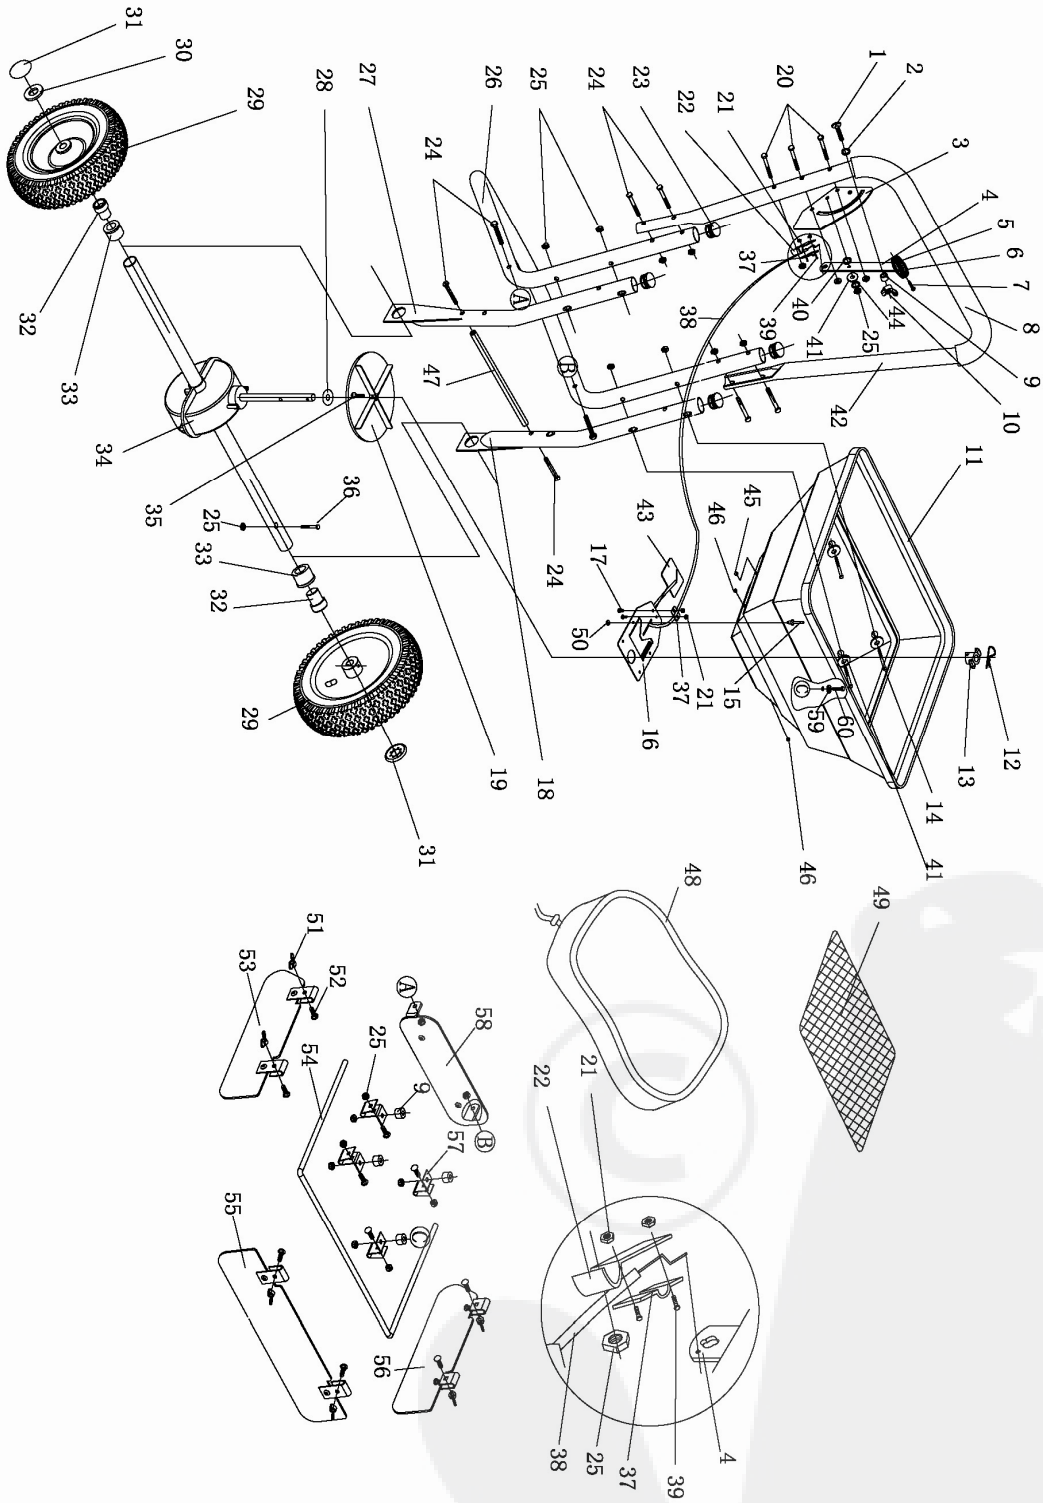

PS36SS

PS36SS

Ref#		Description	Ref#		Description
1	PS36SS-1	Carriage Bolt M6x25	31	PS36SS-31	Axle End Cover
2	PS36SS-2	External-tooth Washer Ø8	32	PS36SS-32	Inner Axle Bushing
3	PS36SS-3	Gauge and Lever Assembly	33	PS36SS-33	Outer Axle Bushing
4	PS36SS-4	Adjust Handle Pole	34	PS36SS-34	Gear Box & Axle Assembly
5	PS36SS-5	Adjust Handle A	35	PS36SS-35	Screw M4x20
6	PS36SS-6	Adjust Handle B	36	PS36SS-36	Hex Bolt M6x60
7	PS36SS-7	Screw M4x18	37	PS36SS-37	Clamp Plate
8	PS36SS-8	Handle Grip	38	PS36SS-38	Adjustable Control Cable
9	PS36SS-9	Spacer Bush	39	PS36SS-39	Hex Bolt M5x10
10	PS36SS-10	Wing Nut M6	40	PS36SS-40	Nylon Washer
11	PS36SS-11	Hopper	41	PS36SS-41	Big Flat Washer Ø6
12	PS36SS-12	R Pin Ø2.5x80	42	PS36SS-42	Handle
13	PS36SS-13	Center Cover	43	PS36SS-43	Active Adjustable Plate
14	PS36SS-14	Hex Bolt M6x70	44	PS36SS-44	Spring Washer Ø6
15	PS36SS-15	Rivet Ø5X13	45	PS36SS-45	Big End Cover
16	PS36SS-16	Fixed Adjustable Plate	46	PS36SS-46	Small End Cover
17	PS36SS-17	Hex Bolt M5x12	47	PS36SS-47	Fixing Connecting Rod
18	PS36SS-18	Wheel Assembly Frame(Left)	48	PS36SS-48	Rain Cover
19	PS36SS-19	Impeller	49	PS36SS-49	Hopper Screen
20	PS36SS-20	Hex Bolt M6x35	50	PS36SS-50	Flat Washer Ø5
21	PS36SS-21	Hex Lock Nut M5	51	PS36SS-51	Wing Nut M6
22	PS36SS-22	Pivot Bracket	52	PS36SS-52	Carriage Bolt M6x20
23	PS36SS-23	Tube End Cap	53	PS36SS-53	Left Deflector
24	PS36SS-24	Hex Bolt M6x40	54	PS36SS-54	Boom stick
25	PS36SS-25	Lock Nut M6	55	PS36SS-55	Front Deflector
26	PS36SS-26	Support Leg	56	PS36SS-56	Right Deflector
27	PS36SS-27	Wheel Assembly Frame(Right)	57	PS36SS-57	Clevis
28	PS36SS-28	Thin Washer	58	PS36SS-58	Rear Deflector
29	PS36SS-29	Pneumatic Wheel	59	PS36SS-59	Flat Washer Ø6
30	PS36SS-30	Flat Washer Ø16	60	PS36SS-60	Hex Bolt M6x30