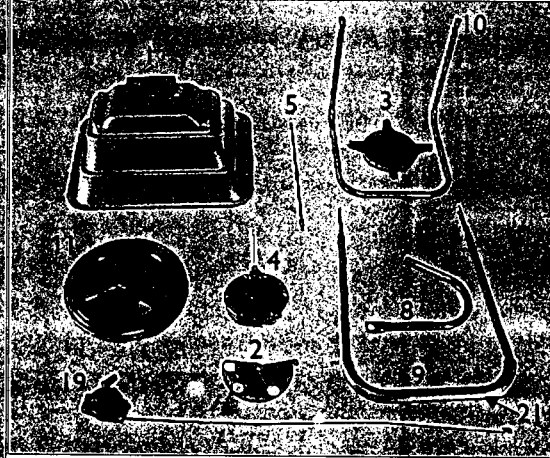

GREENLINE

SB4000D

BROADCAST SPREADER

Fully Assembled Ready To Use

12/98

NEW STYLE CABLE 2441
With the new cable the
calibration indicator is
not needed.

**PLEASE DO NOT RETURN THIS
MERCHANDISE TO THE STORE. CALL
US AND WE WILL TAKE CARE OF ANY
PROBLEM YOU MIGHT HAVE WITH THIS
PRODUCT. Phone (800) 225 - 5891 EXT. #226**

HOW TO ORDER PARTS

When ordering parts always give model number, part number, part description and inspector number.

Send To: Parts Division
316 Limit Street
Lincoln, IL 62656

Phone (217) 735 - 1590
FAX (217) 735 - 2435

Retain for future reference **TIP:** Many of these hardware parts can be purchased at your local hardware store.
Parts List * SB4000D

Ref. No	Parts No	Description	Qty	Ref. No	Parts No	Description	Qty
1	2417H	Hopper	1	16	1269	1/4" Wing Nut	3
2	1307	Slide Plate	1	17	1678	1/4" x 2" Carriage Bolt	3
3	2614	Spinner Disc	1	18	2680	1" Split Spacer	2
4	2658G	Gear Case Assembly	1	19	2656	Control Cable Assembly	1
5	2667	Axle	1	20	1051	1/4" Spring Nut	2
6	1008	3/8" Retaining Ring	1	21	2415	Foam Handle Grip	1
7	1042	Agitator Clip	2	22	1097	Calibration Indicator	1
8	2666	Hopper Support	2				
9	2655	Handle	1				
10	2610	Leg Stand	1				
11	2408	Wheel	2				
12	1040	1/2" Hubcap	2				
13	1408	1/4" x 1-3/4" Carriage Bolt	4				
14	1086	1/4" x 2" Hex Head Bolt	2				
15	1270	1/4" Hex Head Nut	4				