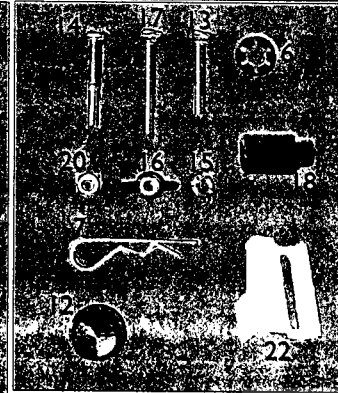

GREENLINE

SB4000D

BROADCAST SPREADER

Fully Assembled Ready To Use

12/98

NEW STYLE CABLE 2441
With the new cable the
calibration indicator is
not needed.

**PLEASE DO NOT RETURN THIS
MERCHANDISE TO THE STORE. CALL
US AND WE WILL TAKE CARE OF ANY
PROBLEM YOU MIGHT HAVE WITH THIS
PRODUCT. Phone (800) 225 - 5891 EXT. #226**

HOW TO ORDER PARTS

When ordering parts always give model number, part number, part description and inspector number.

Send To: Parts Division
316 Limit Street
Lincoln, IL 62656

Phone (217) 735 - 1590
FAX (217) 735 - 2435

Retain for future reference **TIP:** Many of these hardware parts can be purchased at your local hardware store.
Parts List * SB4000D

Ref. No	Parts No	Description	Qty	Ref. No	Parts No	Description	Qty
1	2417H	Hopper	1	16	1269	1/4" Wing Nut	3
2	1307	Slide Plate	1	17	1678	1/4" x 2" Carriage Bolt	3
3	2614	Spinner Disc	1	18	2680	1" Split Spacer	2
4	2658G	Gear Case Assembly	1	19	2656	Control Cable Assembly	1
5	2667	Axle	1	20	1051	1/4" Spring Nut	2
6	1008	3/8" Retaining Ring	1	21	2415	Foam Handle Grip	1
7	1042	Agitator Clip	2	22	1097	Calibration Indicator	1
8	2666	Hopper Support	2				
9	2655	Handle	1				
10	2610	Leg Stand	1				
11	2408	Wheel	2				
12	1040	1/2" Hubcap	2				
13	1408	1/4" x 1-3/4" Carriage Bolt	4				
14	1086	1/4" x 2" Hex Head Bolt	2				
15	1270	1/4" Hex Head Nut	4				