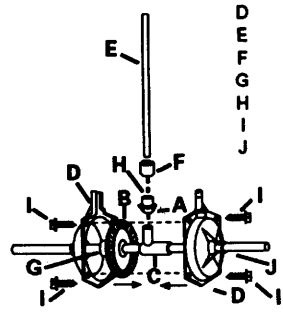

# GEARBOX/AXLE ASSEMBLY

REF. NO.	PART NO.	DESCRIPTION	QUANTITY
A	F-378	Pinion	1
B	F-454	Gear	1
C	F-457	Pinion Carrier	1
D	F-458-G	Housing Half (Gearbox)	2
E	F-730	Fan Shaft	1
F	F-398	Gearbox Cap	1
G	F-413	Spiral Pin, 5/32" x 1"	1
H	F-414	Spiral Pin, 1/8" x 3/4"	1
I	F-415	Hex Washer Head Screw	4
J	F-731-01	Axle	1