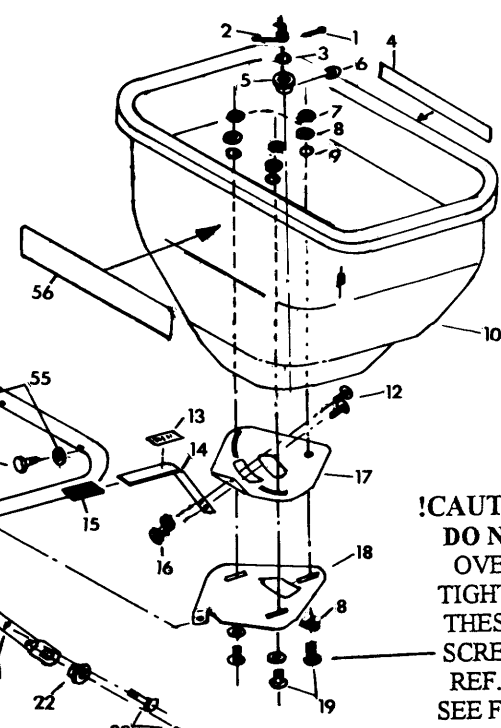

# GEARBOX/AXLE ASSEMBLY

REF. NO.	PART NO.	DESCRIPTION	QUANTITY
A	F-378	Pinion	1
B	F-454	Gear	1
C	F-457	Pinion Carrier	1
D	F-458-G	Housing Half (Gearbox)	2
E	F-730	Fan Shaft	1
F	F-398	Gearbox Cap	1
G	F-413	Spiral Pin, 5/32" x 1"	1
H	F-414	Spiral Pin, 1/8" x 3/4"	1
I	F-415	Hex Washer Head Screw	4
J	F-731-01	Axle	1