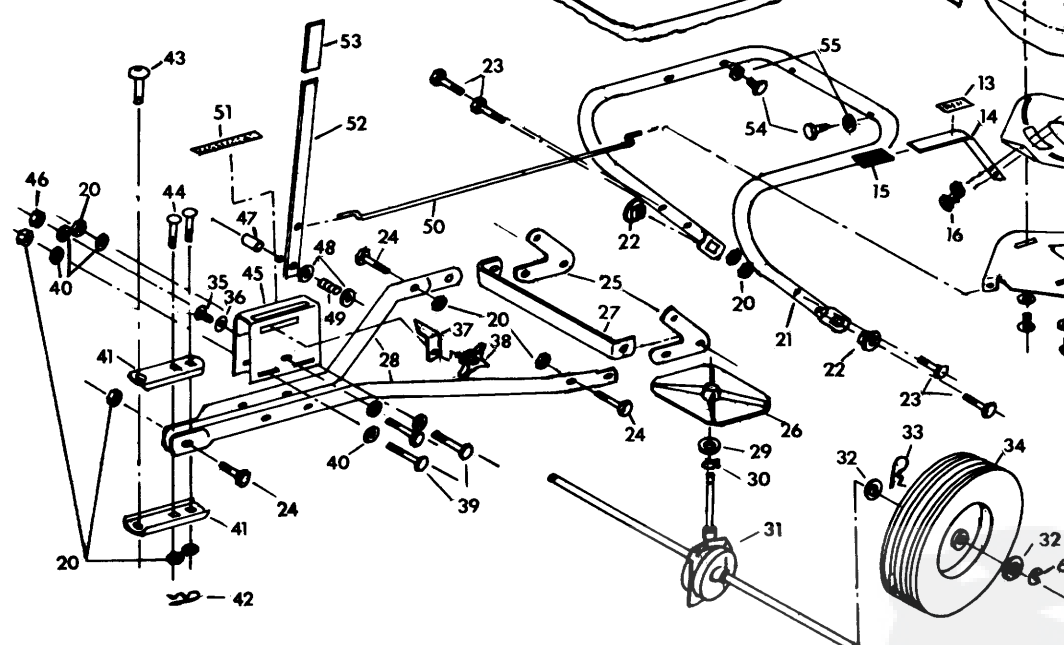

PARTS LIST

REF. NO.	PART NO.	DESCRIPTION	QUANTITY	REF. NO.	PART NO.	DESCRIPTION	QUANTITY
1	50M0416P	Cotter Pin - 1/8" x 1"	1	29	F-591	Fan Driver	1
2	F-436	Agitator Spring	1	30	F-595	Lock Clip	1
3	F-365	Fan Shaft "O"Ring (large)	1	31	F-770	Gear Box Assembly	1
4	B-5924	Logo Decal	1	32	45M2121P	Flat Washer, 5/8"	6
5	F-574	Fan Bearing (small)	1	33	F-620	Hairpin Cotter (large)	2
6	F-577	Snap Ring	3	34	F-705	Wheel	2
7	B-1673P	Hex Lock (Domed) Nut	3	35	10M1012P	Carriage Bolt, 5/16" x 3/4"	1
8	F-575	Nylon Washer	6	36	F-787	Spring Washer, 5/16"	1
9	F-313	Shutter "O" Ring (small)	3	37	F-781	Stop Gage	1
10	F-719	Hopper	1	38	F-782	Knob	1
11	F-745	Moisture Cover	1	39	1M1044P	Hex Bolt, 5/16" x 2 3/4"	3
12	20M0808P	Round Head Screw, 1/4" x 1/2"	2	40	45M1111P	Flat Washer, 5/16"	6
13	F-790	Decal (Directional Handle)	1	41	R-892-10	Hitch Clevis	2
14	F-784	Directional Handle (shutter)	1	42	D-146P	Hairpin Cotter (small)	1
15	F-789	Vinyl Grip (small)	1	43	B-3861	Hitch Pin	1
16	B-4785	Nylon Insert Nut - 1/4"	2	44	10M1032P	Carriage Bolt, 5/16" x 2"	2
17	F-767	Shutter Plate (directional)	1	45	F-762-10	Gage Plate	1
18	F-765	Flow Control Plate	1	46	B-1674P	Hex Lock (domed) Nut, 5/16"	1
19	20M0814P	Round Head Screw, 1/4" x 7/8"	3	47	B-3721	Latch Spacer	1
20	B-4786	Nylon Insert Nut, 5/16"	11	48	R-618	Heavy Washer, 5/16"	2
21	F-755-10	Hopper Support	1	49	B 3805	Latch Spring	1
22	F-283	Bearing Axle (large)	2	50	F-761	Link Rod	1
23	1M1032P	Hex Bolt, 5/16" x 2"	4	51	F-740	Flow Control Decal	1
24	1M1024P	Hex Bolt, 5/16" x 1 1/2"	3	52	F-738-10	Flow Control Handle	1
25	F-758-10	Gusset Plate	2	53	R-1882	Vinyl Grip (large)	1
26	F-573	Fan	1	54	F-395	Hex Tapping Screw, 1/4" x 3/4"	6
27	F-734-10	Cross Brace	1	55	45M0909P	Flat Washer, 1/4"	6
28	F-759-10	Tow Tube	2	56	F-744	Operation Decal	1
				57	L-1552-BH	Instructions	1