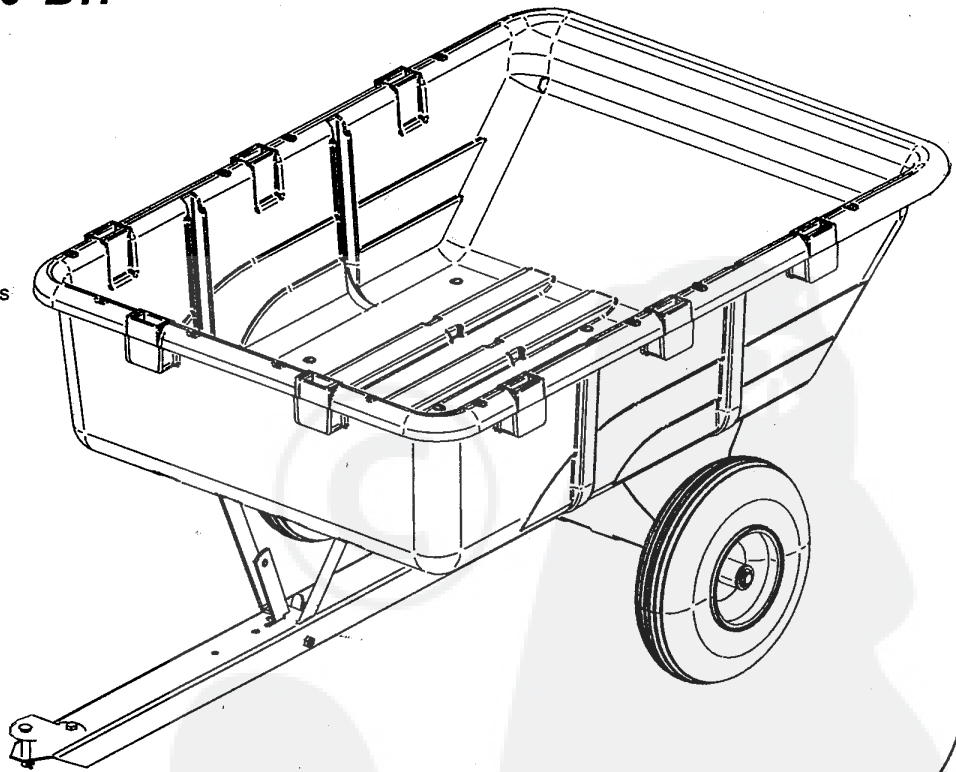

SINCE 1839

BRINLY

MANUEL DU PROPRIÉTAIRE
MANUAL DEL PROPIETARIO

OWNER'S MANUAL

PUSH/TOW POLY CART

MODEL:

PC-10 BH

PCT-10 BH

- Assembly
- Installation
- Operation
- Repair Parts

For use with Riders
and Lawn/Garden Tractors

For the latest product updates and setup tips:

Visit us on the web!
www.brinly.com

Important: This manual contains information for the safety of persons and property. Read it carefully before assembly and operation of the equipment!

L-1767-BH-01