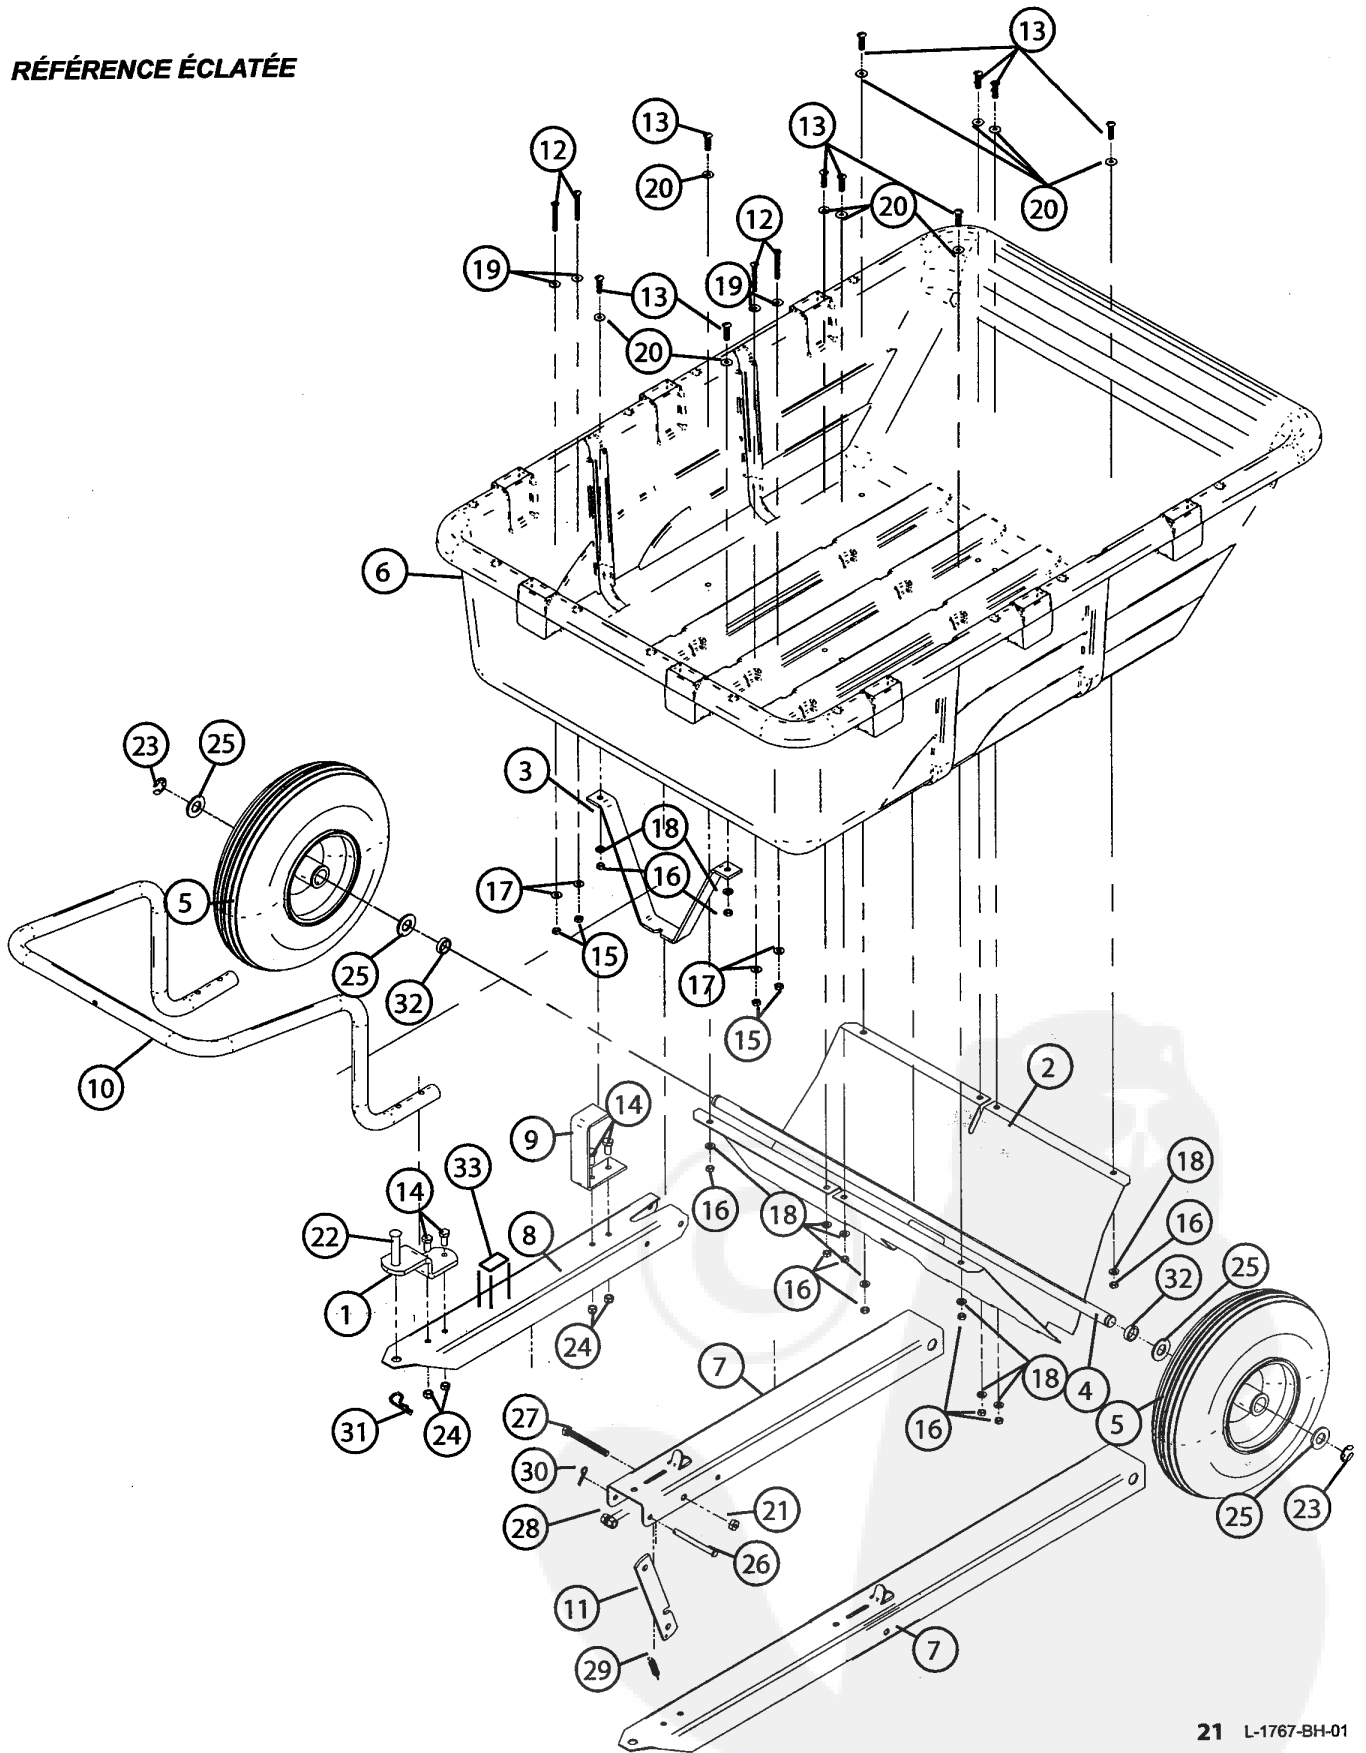

L-1767-BH-01

RÉFÉRENCE ÉCLATÉE

Parts Reference

Parts List

PCT-10 BH

REF. NO.	PART NO.	DESCRIPTION	QTY.
1	B-3034-10	Clevis	1
2	B-3308-10	Axle Support	1
3	B-3520-10	Lock Bracket	1
4	B-4261	Axle	1
5	B-4600	Wheel Assembly	2
6	B-6603-BH	Poly Bed	1
7	B-6296-10	Towbar	1
11	B-6288-10	Lock Bar	1
13	20M1016P	5/16" x 1" RD HD Mach. Screw	12
16	30M1000P	5/16"-18 Reg Hex Nut	12
18	40M1000P	5/16" Med Lock Washer	12
20	45M1111P	5/16" SAE Flat Washer	10
21	B-1675P	3/8"-16 Hex Lock Nut	1
22	B-3861	Hitch Pin (1/2" Dia. x 2-1/2)	1
23	B-4305	Retaining Ring, 3/4" E-Type	2
25	B-5606	3/4" Mach. Bushing	4
27	B-6298	Hex Bolt, 3/8" x 3-3/4" Full Thr.	1
28	B-6299	3/8"-16 Keps Nut	2
29	B-6300	Latch Spring	1
31	D-146P	Hair Pin Cotter 1/8"	1
*32	B-4421	Spacers	2
33	B-5482	Decal-Caution	1

To Order Parts Call:
877-728-8224

Visit us on the web:
www.brinly.com

PC-10 BH

REF. NO.	PART NO.	DESCRIPTION	QTY.
1	B-3034-10	Clevis	1
2	B-3308-10	Axle Support	1
3	B-3520-10	Lock Bracket	1
4	B-4261	Axle	1
5	B-4600	Wheel Assembly	2
6	B-6218-BH	Poly Bed	1
7	B-6219-10	Towbar, Rear	1
8	B-6220-10	Towbar, Front	1
9	B-6221-10	Stand	1
10	B-6223-10	Handle, Cart	1
11	B-6288-10	Lock Bar	1
12	20M0832P	1/4" x 2" RD HD Mach. Screw	4
13	20M1016P	5/16" x 1" RD HD Mach. Screw	10
14	2M1012P	5/16"-18 x 3/4" Hex Bolt	4
15	30M0800P	1/4"-20 Reg Hex Nut	4
16	30M1000P	5/16"-18 Reg Hex Nut	10
17	40M0800P	1/4" Med Lock Washer	4
18	40M1000P	5/16" Med Lock Washer	10
19	45M0909P	1/4" SAE Flat Washer	4
20	45M1111P	5/16" SAE Flat Washer	10
21	B-1675P	3/8"-16 Hex Lock Nut	1
22	B-3861	Hitch Pin (1/2" Dia. x 2-1/2)	1
23	B-4305	Retaining Ring, 3/4" E-Type	2
24	B-4786	5/16"-18 Nylon Lock Nut	4
25	B-5606	3/4" Mach. Bushing	4
26	B-5931	Clevis Pin, 5/16" Dia. x 3-1/2"	1
27	B-6298	Hex Bolt, 3/8" x 3-3/4" Full Thr.	1
28	B-6299	3/8"-16 Keps Nut	2
29	B-6300	Latch Spring	1
30	B-983	Hairpin Cotter, .08	1
31	D-146P	Hair Pin Cotter 1/8"	1
32	B-4421	Spacers	2
33	B-5482	Decal-Caution	1