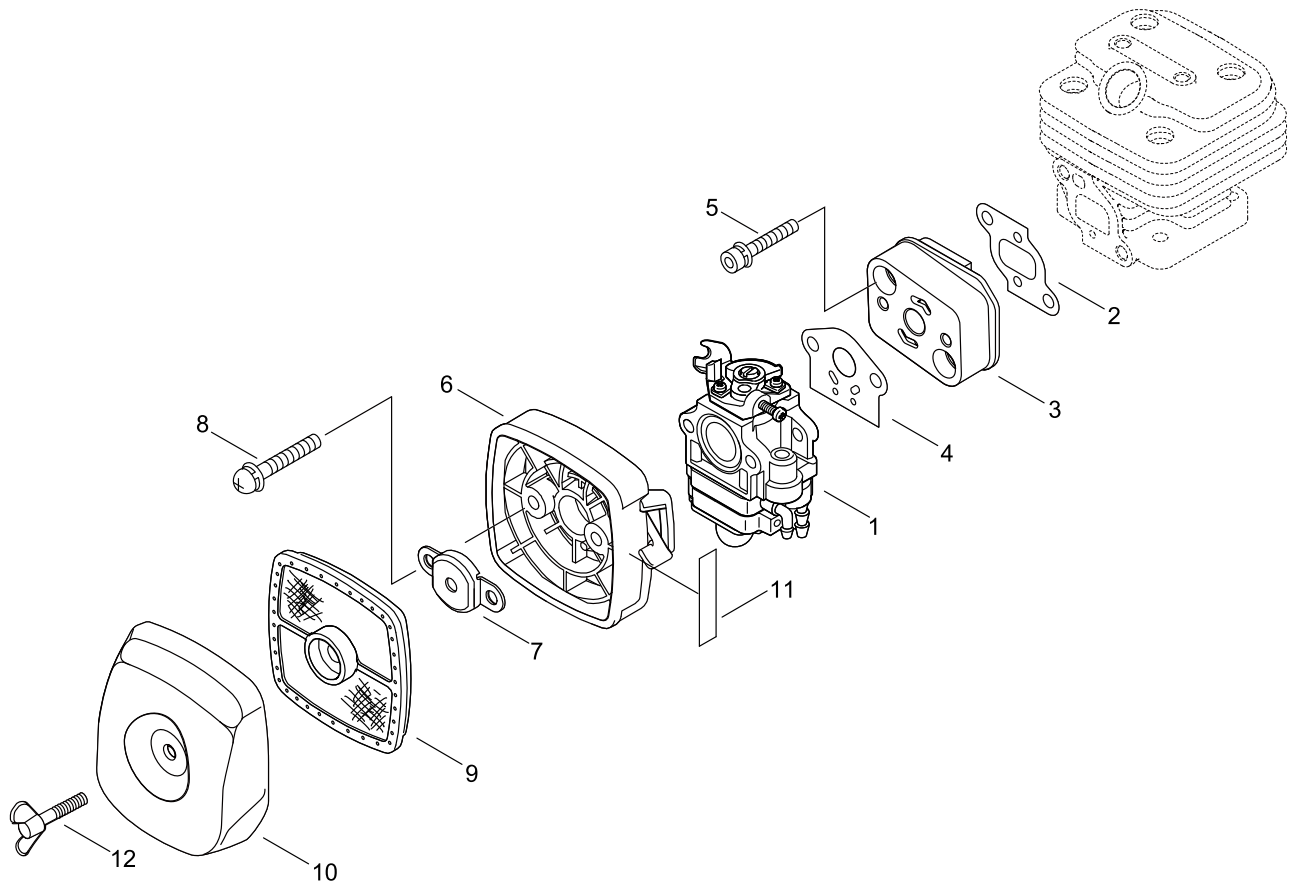

AIR CLEANER, CARBURETOR

AIR CLEANER, CARBURETOR

Key No.	LV (+)	Part No	Description	Qty	Standard
1		A021-005240	CARBURETOR, DIAPHRAGM	1	WYJ-542
2		130010-55930	GASKET, INTAKE	1	
3		130017-56431	INSULATOR	1	
4		130010-13410	GASKET, INTAKE	1	
5		900162-05025	BOLT HSH	2	5*25
6		P021-049010	CASE,CLEANER	1	
7		129011-52730	PLATE, PREVENT	1	
8		900242-05060	SCREW	2	5*60
9		A226-001410	ELEMENT,AIR FILTER	1	
10		130313-05863	LID, AIR CLEANER	1	
11		890121-52730	LABEL, CHOKE	1	
12		210417-52730	BOLT, WING	1	5*20