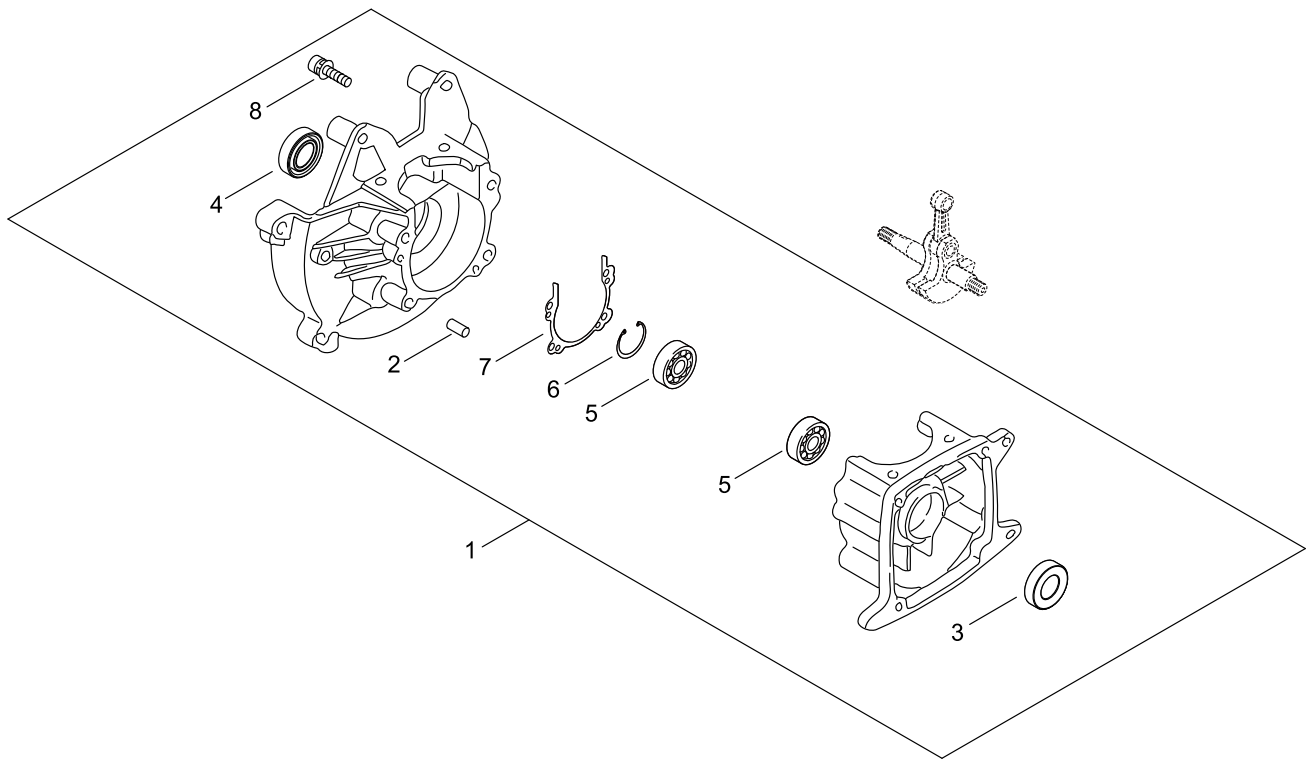

EDR-260

Serial number: 20000001-20999999

Last update date: 03/16/2020

TABLE OF CONTENTS

CYLINDER, PISTON, CRANKSHAFT.....	1
CRANKCASE	3
MAGNETO.....	5
GEAR CASE.....	7
AIR CLEANER, CARBURETOR.....	11
CARBURETOR.....	13
FUEL TANK.....	15
MUFFLER.....	17
RECOIL STARTER, PULLY	19
HANDLE.....	21
ACCESSORIES	23

CYLINDER, PISTON, CRANKSHAFT

CYLINDER, PISTON, CRANKSHAFT

Key No.	LV (+)	Part No	Description	Qty	Standard
1		A011-001110	CRANKSHAFT,ASY	1	
2		A130-000371	CYLINDER	1	
3		V100-000070	GASKET,CYL	1	
4		900162-05022	BOLT HSH	4	5*22
5		P021-004740	PISTON KIT	1	
6	+	A101-000010	RING,PISTON	2	
7	+	V606-000000	PIN,ENG 8	1	5*8*28
8	+	100015-04630	CIRCLIP, PISTON PIN	2	
9	+	V553-000020	BEARING,NEEDLE 8	1	KBK8X11X8.8X4
10	+	100014-55930	SPACER, PISTON PIN	2	
11		A160-001130	COVER,CYLINDER	1	
12		A161-000090	DUCT,AIR	1	
13		V353-000020	COLLAR,5	1	12*5.5*4.5L
14		900106-05016	BOLT HSH, FLANGE	1	5*16
15		X503-009440	LABEL,MODEL	1	EDR-260
16		X505-002570	LABEL,CAUTION	1	SA25*31

CRANKCASE

CRANKCASE

Key No.	LV (+)	Part No	Description	Qty	Standard
1		P021-000941	CRANKCASE KIT	1	
2	+	V622-000090	PIN,STRAIGHT 4	2	
3	+	100213-05530	OILSEAL	1	ISCD 12 22 7
4	+	100212-28230	OILSEAL ISCD 12*28*7	1	ISCD 12*28*7
5	+	900800-36001	BEARING, BALL	2	6001
6	+	900702-00028	RETAINING RING, INTERNAL	1	CR-28
7	+	100242-55930	GASKET, CRANKCASE	1	
8	+	900162-05025	BOLT HSH	4	5*25