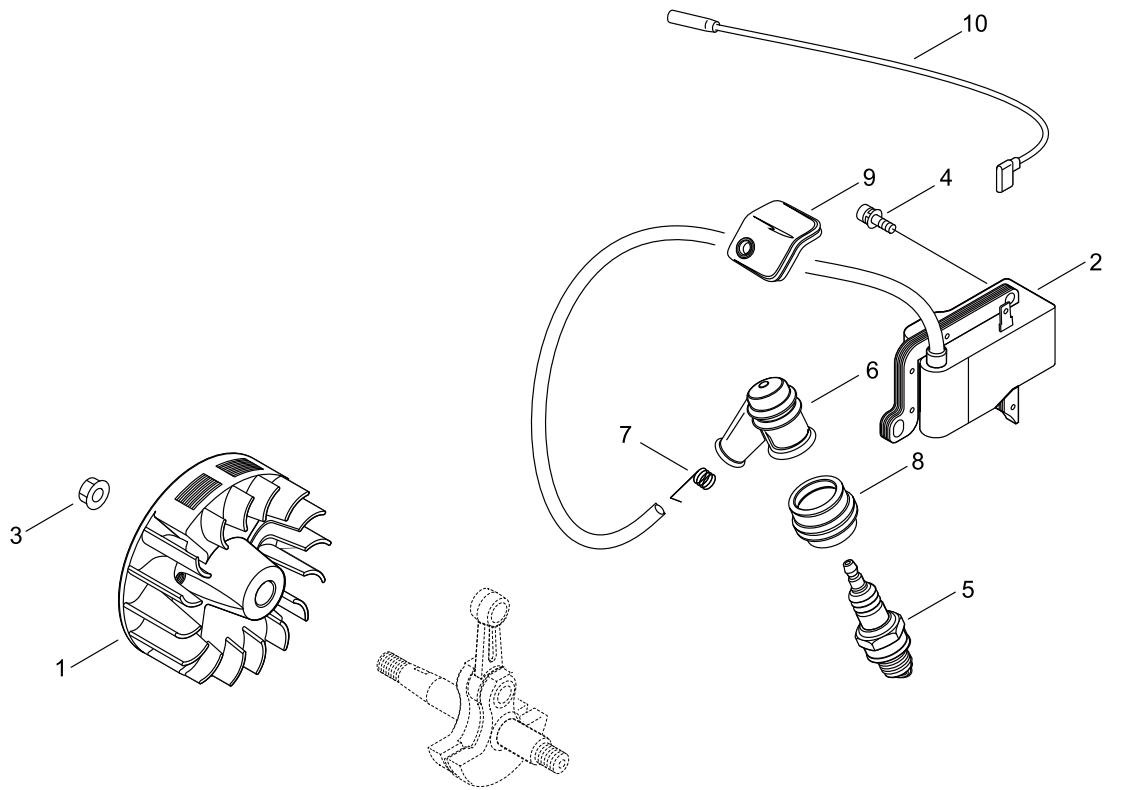

MAGNETO

MAGNETO

Key No.	LV (+)	Part No	Description	Qty	Standard
1		A409-001191	ROTOR, MAGNETO	1	ID#C8429
2		A411-000110	COIL,IGNITION	1	
3		900515-00008	NUT, FLANGE	1	8
4		900162-05016	BOLT HSH	2	5*16
5		159010-19830	PLUG, SPARK (BPM-8Y)	1	BPM-8Y
6		A427-000013	CAP,SPARK PLUG	1	
7		A426-000010	TERMINAL,SPARKPLUG	1	
8		A429-000000	COVER,CAP	1	
9		150112-42030	BUSHING	1	
10		162010-56430	LEAD, GROUND	1	145L