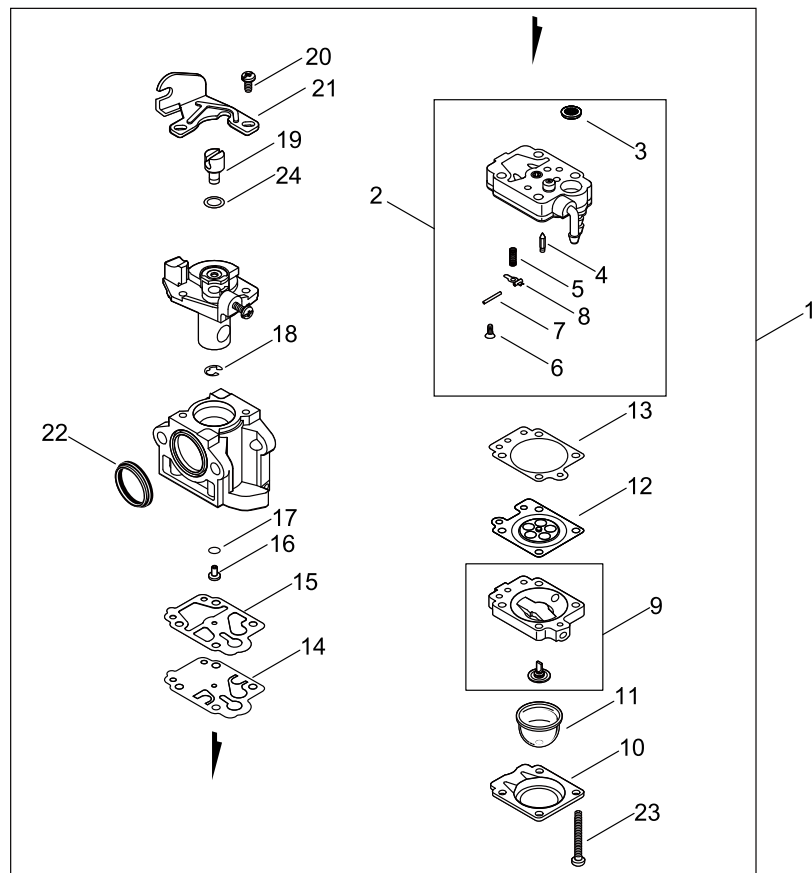

GEAR CASE

GEAR CASE

Key No.	LV (+)	Part No	Description	Qty	Standard
44		900600-00010	WASHER	1	10
45		X505-002310	LABEL,CAUTION	1	HOT CAUTION

AIR CLEANER, CARBURETOR

AIR CLEANER, CARBURETOR

Key No.	LV (+)	Part No	Description	Qty	Standard
1		A021-005240	CARBURETOR, DIAPHRAGM	1	WYJ-542
2		130010-55930	GASKET, INTAKE	1	
3		130017-56431	INSULATOR	1	
4		130010-13410	GASKET, INTAKE	1	
5		900162-05025	BOLT HSH	2	5*25
6		P021-049010	CASE,CLEANER	1	
7		129011-52730	PLATE, PREVENT	1	
8		900242-05060	SCREW	2	5*60
9		A226-001410	ELEMENT,AIR FILTER	1	
10		130313-05863	LID, AIR CLEANER	1	
11		890121-52730	LABEL, CHOKE	1	
12		210417-52730	BOLT, WING	1	5*20

CARBURETOR

CARBURETOR

Key No.	LV (+)	Part No	Description	Qty	Standard
1		A021-005240	CARBURETOR, DIAPHRAGM	1	WYJ-542
2	+	P003-000870	BODY ASSEMBLY, PUMP	1	
3	++	123126-10631	SCREEN, INLET	1	
4	++	123137-19830	VALVE, INLET NEEDLE	1	
5	++	123122-05560	SPRING, METER. LEVER	1	
6	++	123139-05560	SCREW, M. LEVER PIN	1	
7	++	123138-03930	PIN, METERING LEVER	1	
8	++	123123-03930	LEVER, METERING	1	
9	+	123180-05560	BODY, AIR PURGE	1	
10	+	123142-05560	COVER, PRIMER PUMP	1	
11	+	123181-40630	PUMP, PRIMER	1	
12	+	P003-001850	DIAPHRAGM, METERING	1	
13	+	123140-05560	GASKET, M. DIAPHRAGM	1	
14	+	123112-40630	DIAPHRAGM, PUMP	1	
15	+	P003-000100	GASKET, PUMP	1	
16	+	P003-000970	JET	1	
17	+	123183-40630	O-RING	1	
18	+	123173-07930	CLIP	1	
19	+	123172-45130	SWIVEL	1	
20	+	123114-40630	SCREW	2	
21	+	P003-000180	BRACKET CABLE	1	
22	+	123143-12110	RING, PACKING	1	
23	+	123110-05560	SCREW, PUMP COVER	4	
24	+	123149-54230	WASHER	1	