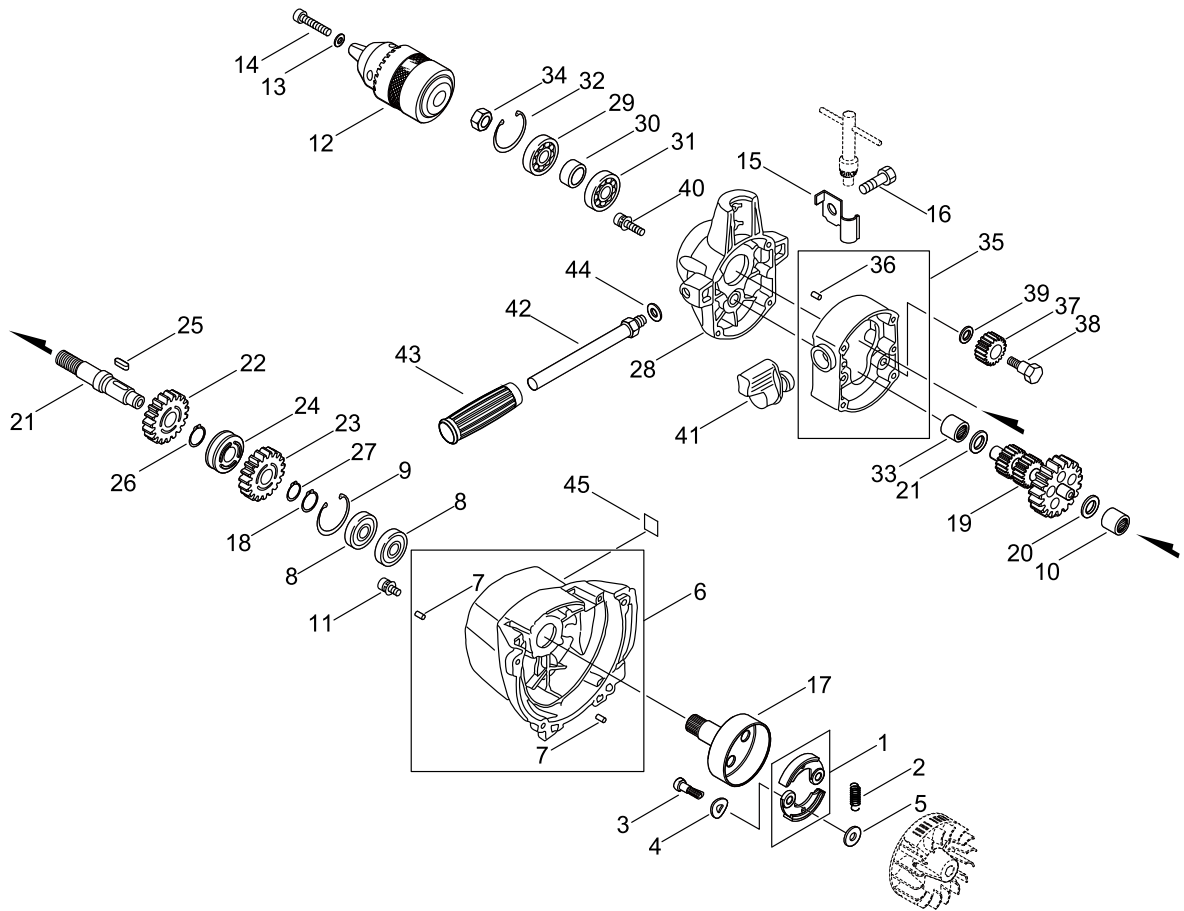

GEAR CASE

GEAR CASE

Key No.	LV (+)	Part No	Description	Qty	Standard
44		900600-00010	WASHER	1	10
45		X505-002310	LABEL,CAUTION	1	HOT CAUTION