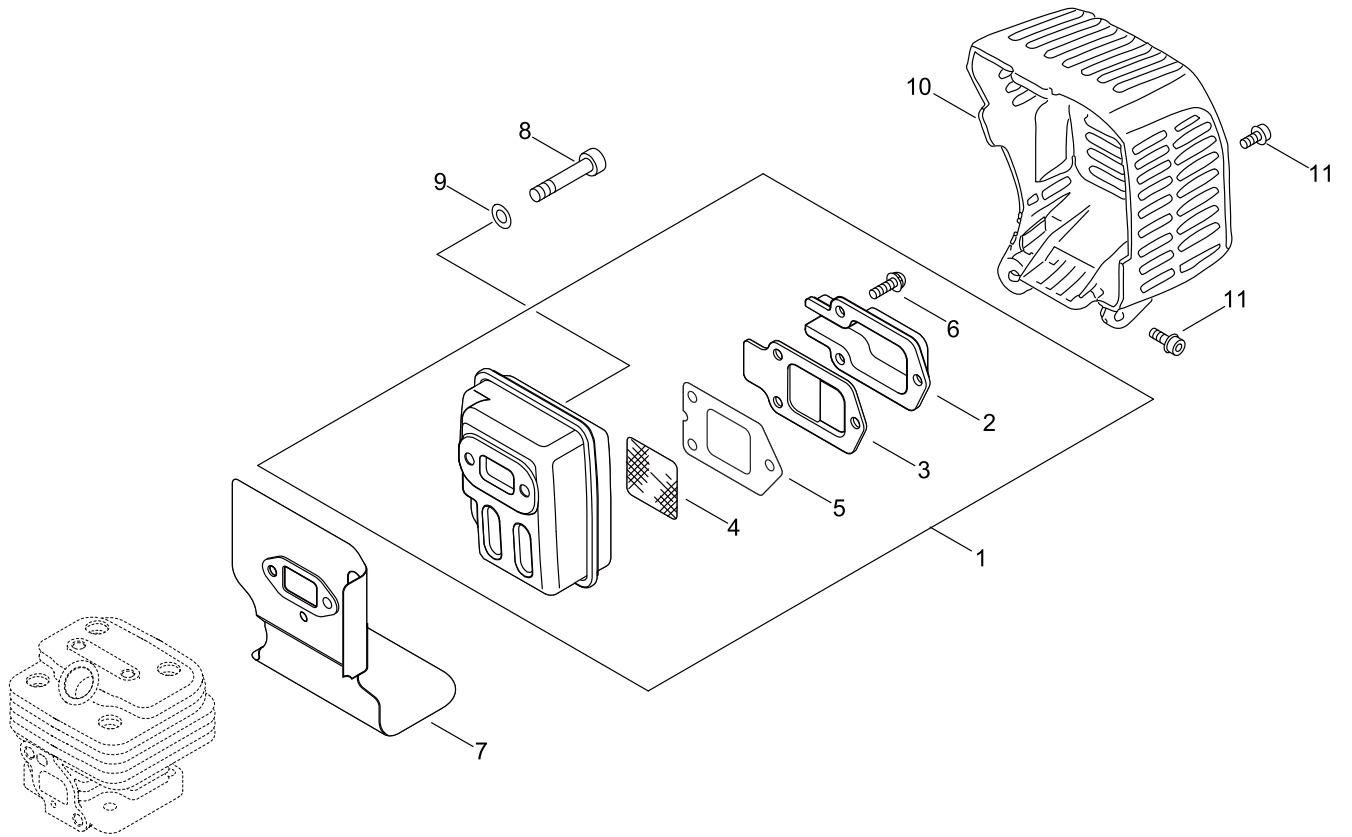

MUFFLER

MUFFLER

Key No.	LV (+)	Part No	Description	Qty	Standard
1		P021-005770	MUFFLER ASY	1	
2	+	A313-000041	GUIDE,EXH	1	
3	+	145876-42030	LID, MUFFLER (B)	1	
4	+	145862-40630	SCREEN, MUFFLER	1	
5	+	V104-000003	GASKET,EXHAUST	1	
6	+	900242-04010	SCREW	3	4*10
7		V104-000061	GASKET,EXHAUST	1	
8		900105-05055	BOLT HSH	2	5*55
9		900602-00005	WASHER	2	5
10		A320-000220	COVER,MUFFLER	1	
11		900106-05012	BOLT HSH, FLANGE	2	5*12