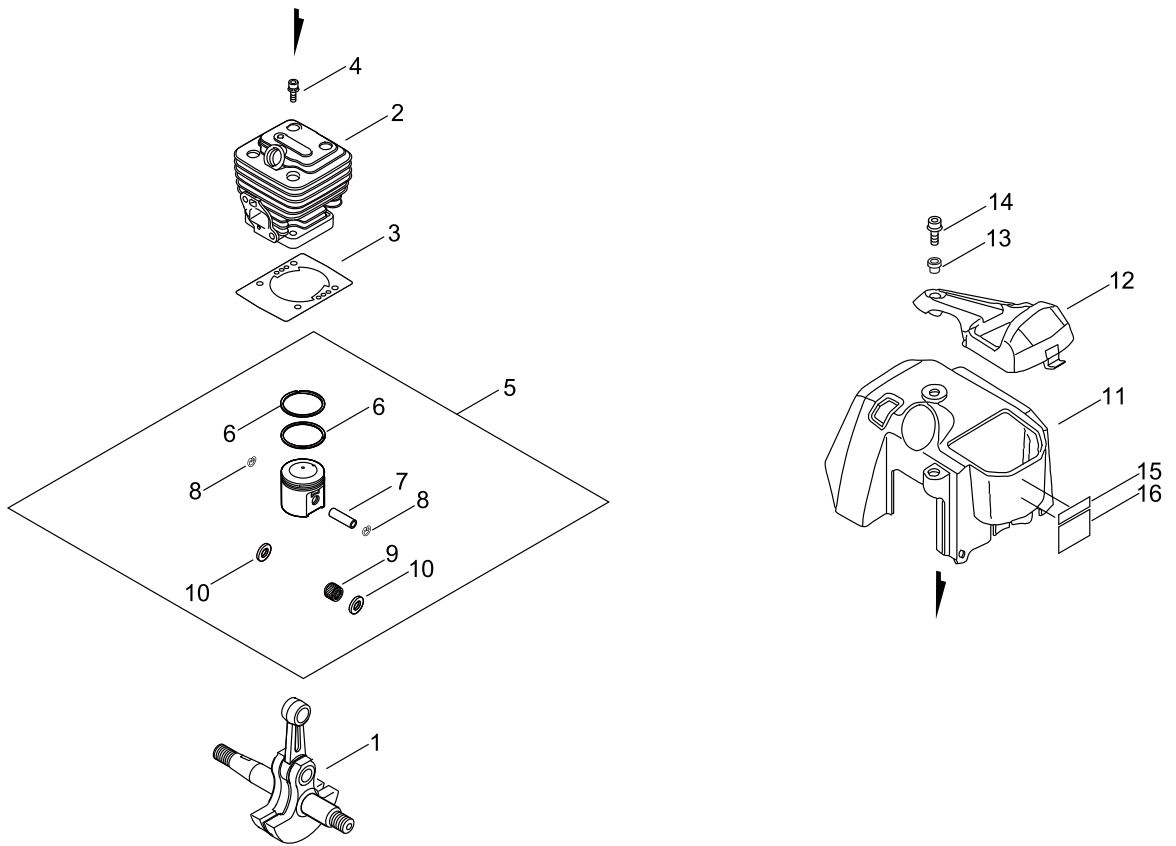

EDR-260

Serial number: 20000001-20999999

Last update date: 03/16/2020

TABLE OF CONTENTS

CYLINDER, PISTON, CRANKSHAFT.....	1
CRANKCASE	3
MAGNETO.....	5
GEAR CASE.....	7
AIR CLEANER, CARBURETOR.....	11
CARBURETOR.....	13
FUEL TANK.....	15
MUFFLER.....	17
RECOIL STARTER, PULLY	19
HANDLE.....	21
ACCESSORIES	23

CYLINDER, PISTON, CRANKSHAFT

CYLINDER, PISTON, CRANKSHAFT

Key No.	LV (+)	Part No	Description	Qty	Standard
1		A011-001110	CRANKSHAFT,ASY	1	
2		A130-000371	CYLINDER	1	
3		V100-000070	GASKET,CYL	1	
4		900162-05022	BOLT HSH	4	5*22
5		P021-004740	PISTON KIT	1	
6	+	A101-000010	RING,PISTON	2	
7	+	V606-000000	PIN,ENG 8	1	5*8*28
8	+	100015-04630	CIRCLIP, PISTON PIN	2	
9	+	V553-000020	BEARING,NEEDLE 8	1	KBK8X11X8.8X4
10	+	100014-55930	SPACER, PISTON PIN	2	
11		A160-001130	COVER,CYLINDER	1	
12		A161-000090	DUCT,AIR	1	
13		V353-000020	COLLAR,5	1	12*5.5*4.5L
14		900106-05016	BOLT HSH, FLANGE	1	5*16
15		X503-009440	LABEL,MODEL	1	EDR-260
16		X505-002570	LABEL,CAUTION	1	SA25*31

CRANKCASE

CRANKCASE

Key No.	LV (+)	Part No	Description	Qty	Standard
1		P021-000941	CRANKCASE KIT	1	
2	+	V622-000090	PIN,STRAIGHT 4	2	
3	+	100213-05530	OILSEAL	1	ISCD 12 22 7
4	+	100212-28230	OILSEAL ISCD 12*28*7	1	ISCD 12*28*7
5	+	900800-36001	BEARING, BALL	2	6001
6	+	900702-00028	RETAINING RING, INTERNAL	1	CR-28
7	+	100242-55930	GASKET, CRANKCASE	1	
8	+	900162-05025	BOLT HSH	4	5*25