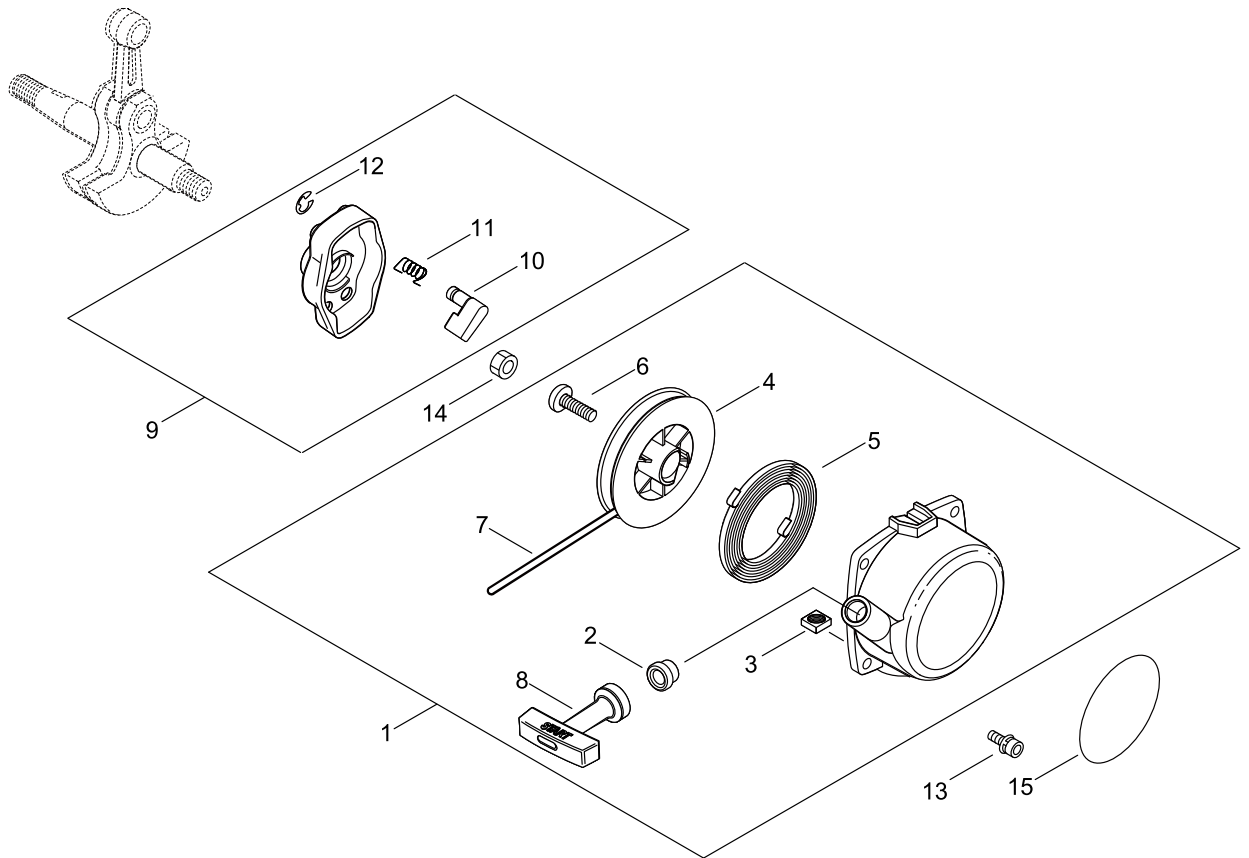

RECOIL STARTER, PULLY

RECOIL STARTER, PULLY

Key No.	LV (+)	Part No	Description	Qty	Standard
1		177200-55931	STARTER ASY	1	
2	+	P022-045770	GUIDE, ROPE	1	
3	+	P022-022010	NUT	1	
4	+	177215-40630	DRUM, STARTER	1	
5	+	177220-40630	SPRING, REWIND	1	
6	+	177236-44330	SCREW	1	
7	+	177226-61830	ROPE, STARTER	1	3.5*850
8	+	177228-27030	GRIP, STARTER	1	
9		177202-40630	PAWL ASSY, STARTER	1	
10	+	177218-40630	PAWL, STARTER	1	WHITE
11	+	177234-40630	SPRING, RETURN	1	
12	+	P022-002100	E-RING	1	4
13		900162-04014	BOLT HSH	4	4*14
14		900502-00008	NUT	1	8
15		X502-000330	LABEL,ECHO	1	ECHO