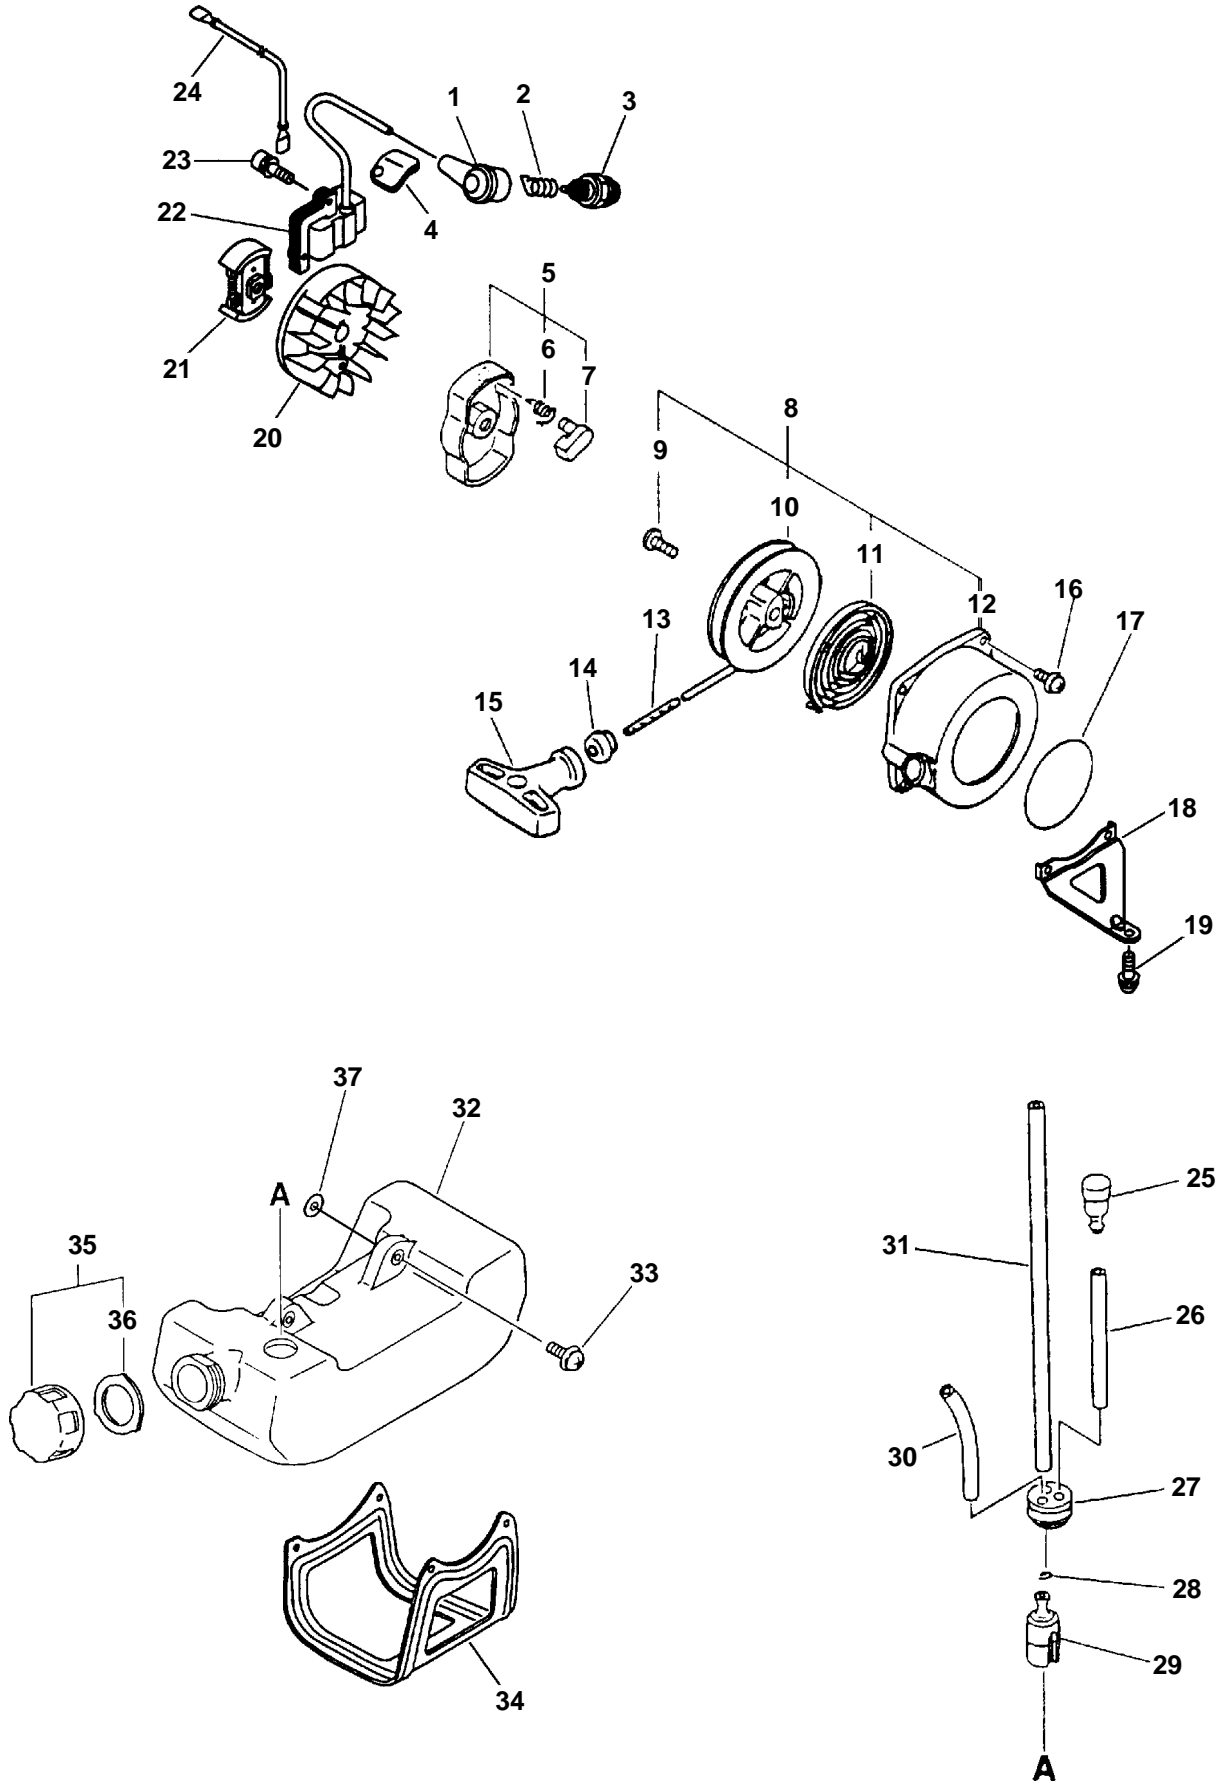

KEY	PART NUMBER	QTY	DESCRIPTION	REMARKS
1	15901201620	1	CAP, SPARK PLUG	
2	15901103432	1	COIL, SPARK PLUG CAP	
3	99944500071	1	PLUG, SPARK BPM-7Y	
4	15011242030	1	BUSHING	
5	17720244330	1	PAWL ASY, STARTER	INCLUDES ITEMS 6 & 7
6	17723442030	1	SPRING, RETURN	
7	17721844330	1	PAWL, STARTER	
8	17720042033	1	STARTER ASY	INCLUDES ITEMS 9 - 15
9	17723644330	1	SCREW	
10	17721544430	1	DRUM, STARTER	
11	17722042030	1	SPRING, REWIND	
12	17723242032	1	CASE, STARTER	
13	-----	1	ROPE, STARTER	USE BULK ROPE 99944400040
14	17722742030	1	GUIDE, ROPE	
15	17722806530	1	GRIP, STARTER	
16	90016204016	4	BOLT, H.S. 4X16	
17	89011848830	1	LABEL, ECHO	
18	35101105560	1	SUPPORT, REAR HANDLE	
19	90024205016	1	SCREW 5X16	
20	15680144731	1	FLYWHEEL	
21	17500052130	1	CLUTCH ASY	
22	15660152130	1	COIL, IGNITION	
23	90016204022	2	BOLT, H.S. 4X22	
24	16201052830	1	LEAD	
25	13130056430	1	VALVE, CHECK	INCLUDED IN KIT 90010
26	13131205560	1	PIPE, VENT	
27	13211546730	1	GROMMET, FUEL	
28	13201309820	1	CLIP	
29	13120507320	1	STRAINER, FUEL	
30	13201256030	1	PIPE	
31	13201005560	1	PIPE, FUEL	
32	13100544331	1	TANK, FUEL	
33	90024305016	2	SCREW 5X16	
34	30511042030	1	STAND	
35	13100455830	1	CAP ASY, FUEL TANK	INCLUDES ITEM 36 (INCLUDED IN KIT 90010)
36	13101655830	1	GASKET, FUEL CAP	
37	90060300005	2	WASHER 5