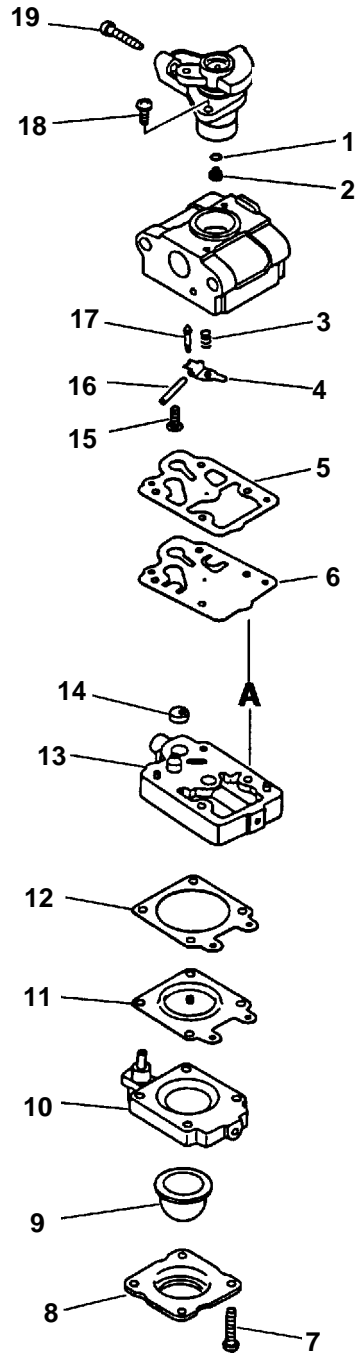

CARBURETOR

EDR-2100 TYPE 1/E

KEY	PART NUMBER	QTY	DESCRIPTION	REMARKS
	12300005560	1	CARBURETOR WYL-23 TYPE 1	INCLUDES THE FOLLOWING
	12300020960	1	CARBURETOR WYL-53 TYPE 1E	INCLUDES THE FOLLOWING
1	A	1	O-RING	
2	A	1	JET	
3	A	1	SPRING, METERING LEVER	
4	A	1	LEVER, METERING	
5	A B	1	GASKET, FUEL PUMP	
6	A B	1	DIAPHRAGM, FUEL PUMP	
7	12311005560	4	SCREW, FUEL PUMP COVER	
8	12314205560	1	COVER, PURGE PUMP	
9	12318140630	1	PUMP, PURGE	
10	12318005560	1	BODY, PURGE	
11	A B	1	DIAPHRAGM, METERING	
12	A B	1	GASKET, METERING DIAPHRAGM	
13	A	1	BODY ASY. FUEL PUMP	
14	A	1	SCREEN, INLET	
15	A	1	SCREW, METERING LEVER PIN	
16	A	1	PIN, METERING LEVER	
17	A	1	VALVE, INLET	
18	12311444330	2	SCREW	
19	12313440030	1	SCREW, IDLE ADJUST	
A	12310005560	1	REBUILD KIT	
B	12310105560	1	GASKET/DIAPHRAGM KIT	TYPE 1
B	12310120960	1	GASKET/DIAPHRAGM KIT	TYPE 1E

ACCESSORIES

DIAMETER (IN.)

LENGTH (IN.)

99944900010	BULB AND PLANT AUGER	2-1/2	24
99944900020	BULB AND PLANT AUGER	3	24
99944900030	SMALL BULB AUGER	1-1/8	10
99944900040	DEEP ROOT FEEDING AUGER	1-1/8	24
99944900050	IRRIGATION SYSTEM AUGER	2-1/2	18
99944900060	HEAVY DUTY AUGER	3	18
99944900070	GALLON POT AUGER	7	12
99944900080	1 - 2 GALLON PAINT MIXER	--	10
99944900090	1 - 3 GALLON PAINT MIXER	--	30
99944900100	2 - 5 GALLON PAINT MIXER	--	20
99944900110	5 - 10 GALLON PAINT MIXER	--	20
99944900120	10 - 20 GALLON PAINT MIXER	--	40