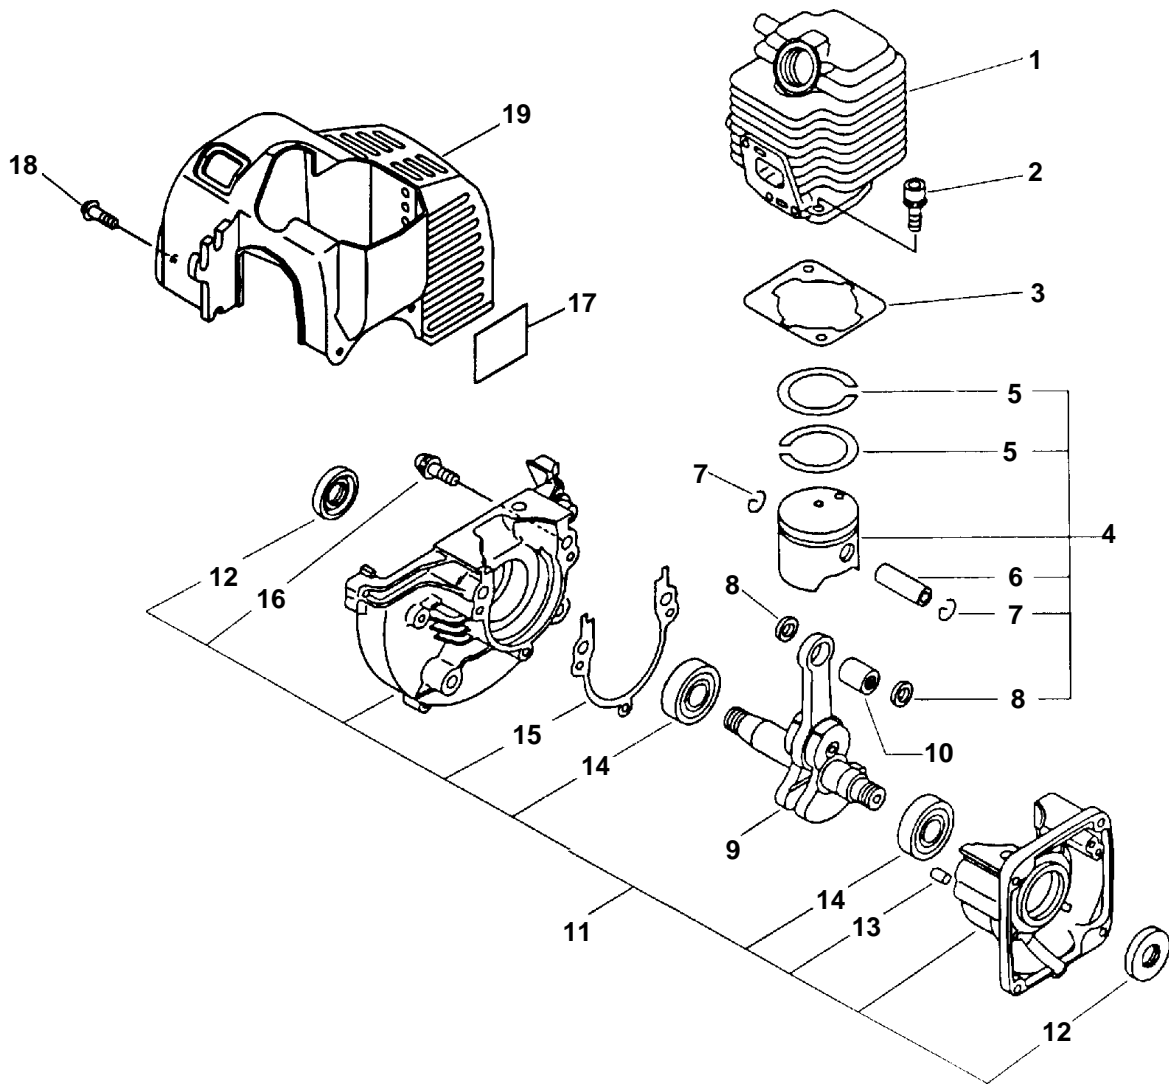

KEY	PART NUMBER	QTY	DESCRIPTION	REMARKS
1	10101106562	1	CYLINDER	
2	90016205022	2	BOLT, H.S. 5X22	
3	10101044332	1	GASKET, CYLINDER BASE	USE KIT 88900044431
4	10000048732	1	PISTON KIT	INCLUDES ITEMS 5 - 8
5	10001105330	2	RING, PISTON	
6	10001311520	1	PIN, PISTON	
7	10001504630	2	CIRCLIP, PISTON PIN	
8	10001411520	2	SPACER, PISTON PIN	
9	10010054130	1	CRANKSHAFT ASY	INCLUDES ITEM 10
10	10001251230	1	BEARING, NEEDLE	
11	10020452130	1	CRANKCASE KIT	INCLUDES ITEMS 12 - 16
12	10021242030	2	OILSEAL	
13	10021503930	2	PIN, DOWEL	
14	90081036201	2	BEARING, BALL 6201	
15	-----	1	GASKET, CRANKCASE	USE KIT 88900044431
16	90016205028	3	BOLT 5X28	
17	89011420960	1	LABEL, MODEL	
18	90024204012	2	SCREW 4X12	
19	10151409061	1	COVER, CYLINDER	